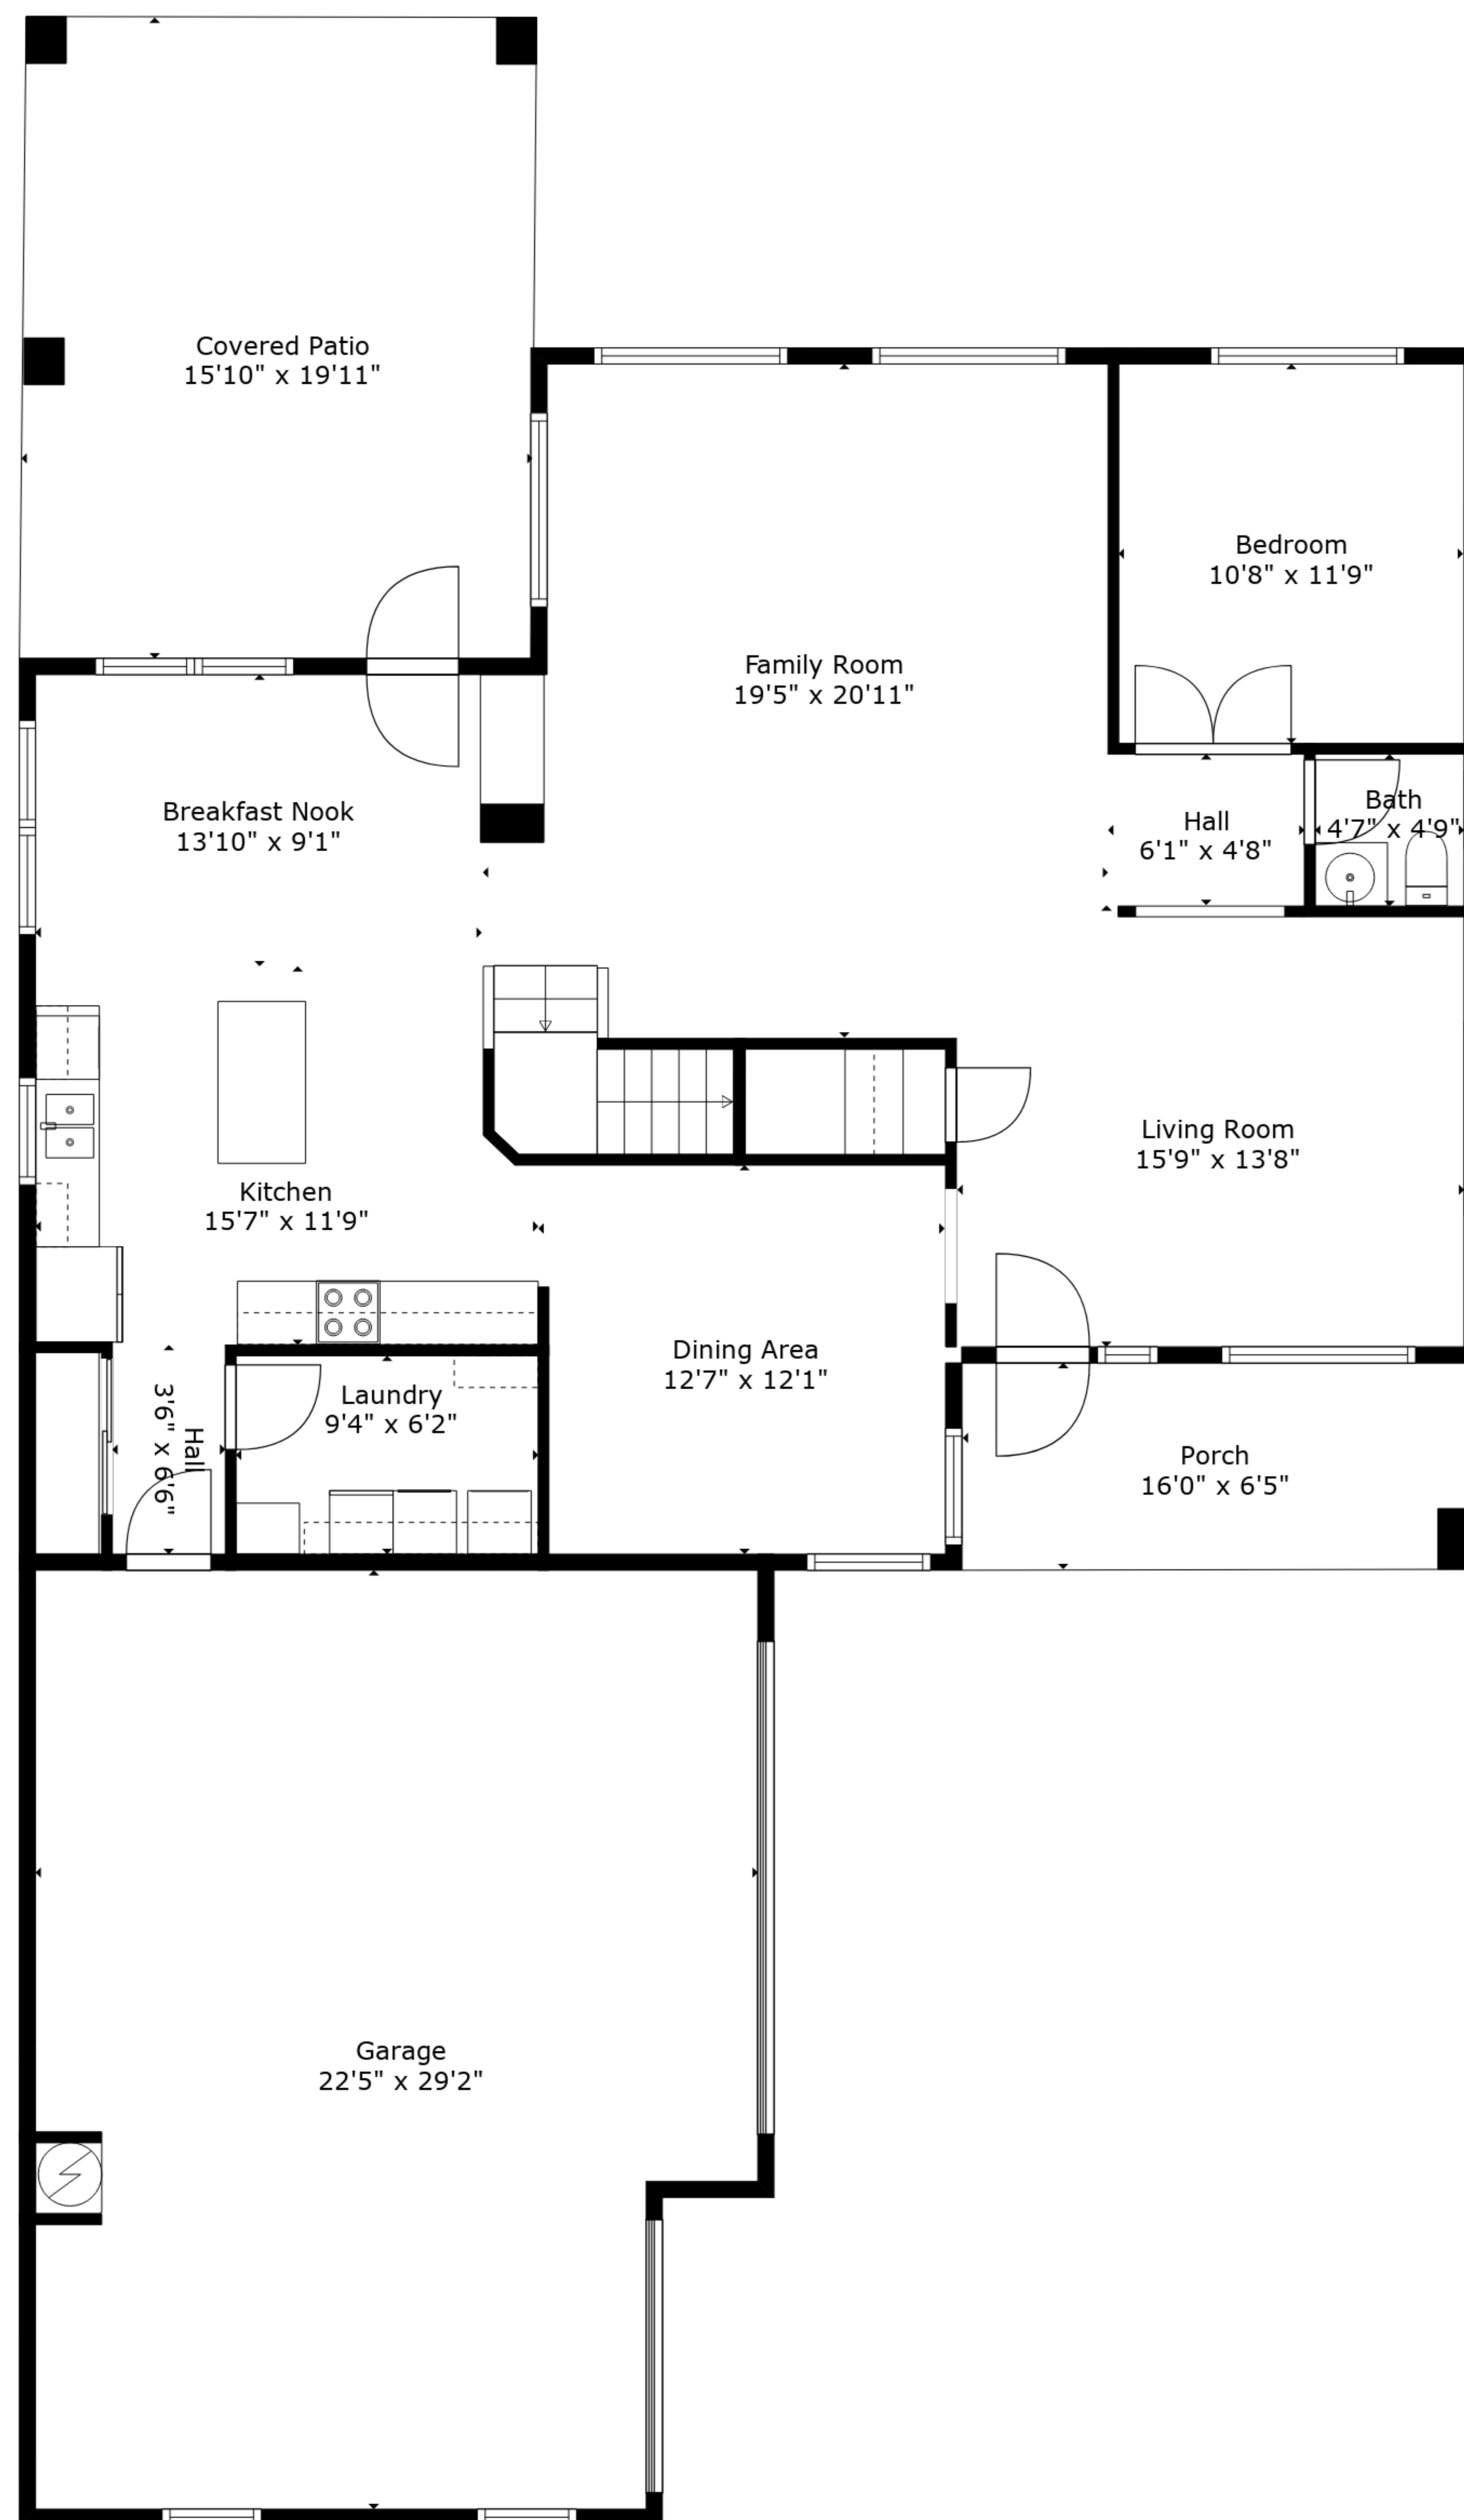

ESTIMATED AREAS

GLA FLOOR 1: 1463 sq. ft EXCLUDED AREAS 1077 sq. ft
 GLA FLOOR 2: 1566 sq. ft EXCLUDED AREAS 365 sq. ft
 Total GLA 3029 sq. ft, total area 4106 sq. ft

Sizes And Dimensions Are Approximate. Actual May Vary.

Floor 1

Floor 2

ESTIMATED AREAS

GLA FLOOR 1: 1463 sq. ft EXCLUDED AREAS 1077 sq. ft
 GLA FLOOR 2: 1566 sq. ft EXCLUDED AREAS 365 sq. ft
 Total GLA 3029 sq. ft, total area 4106 sq. ft

Sizes And Dimensions Are Approximate. Actual May Vary.