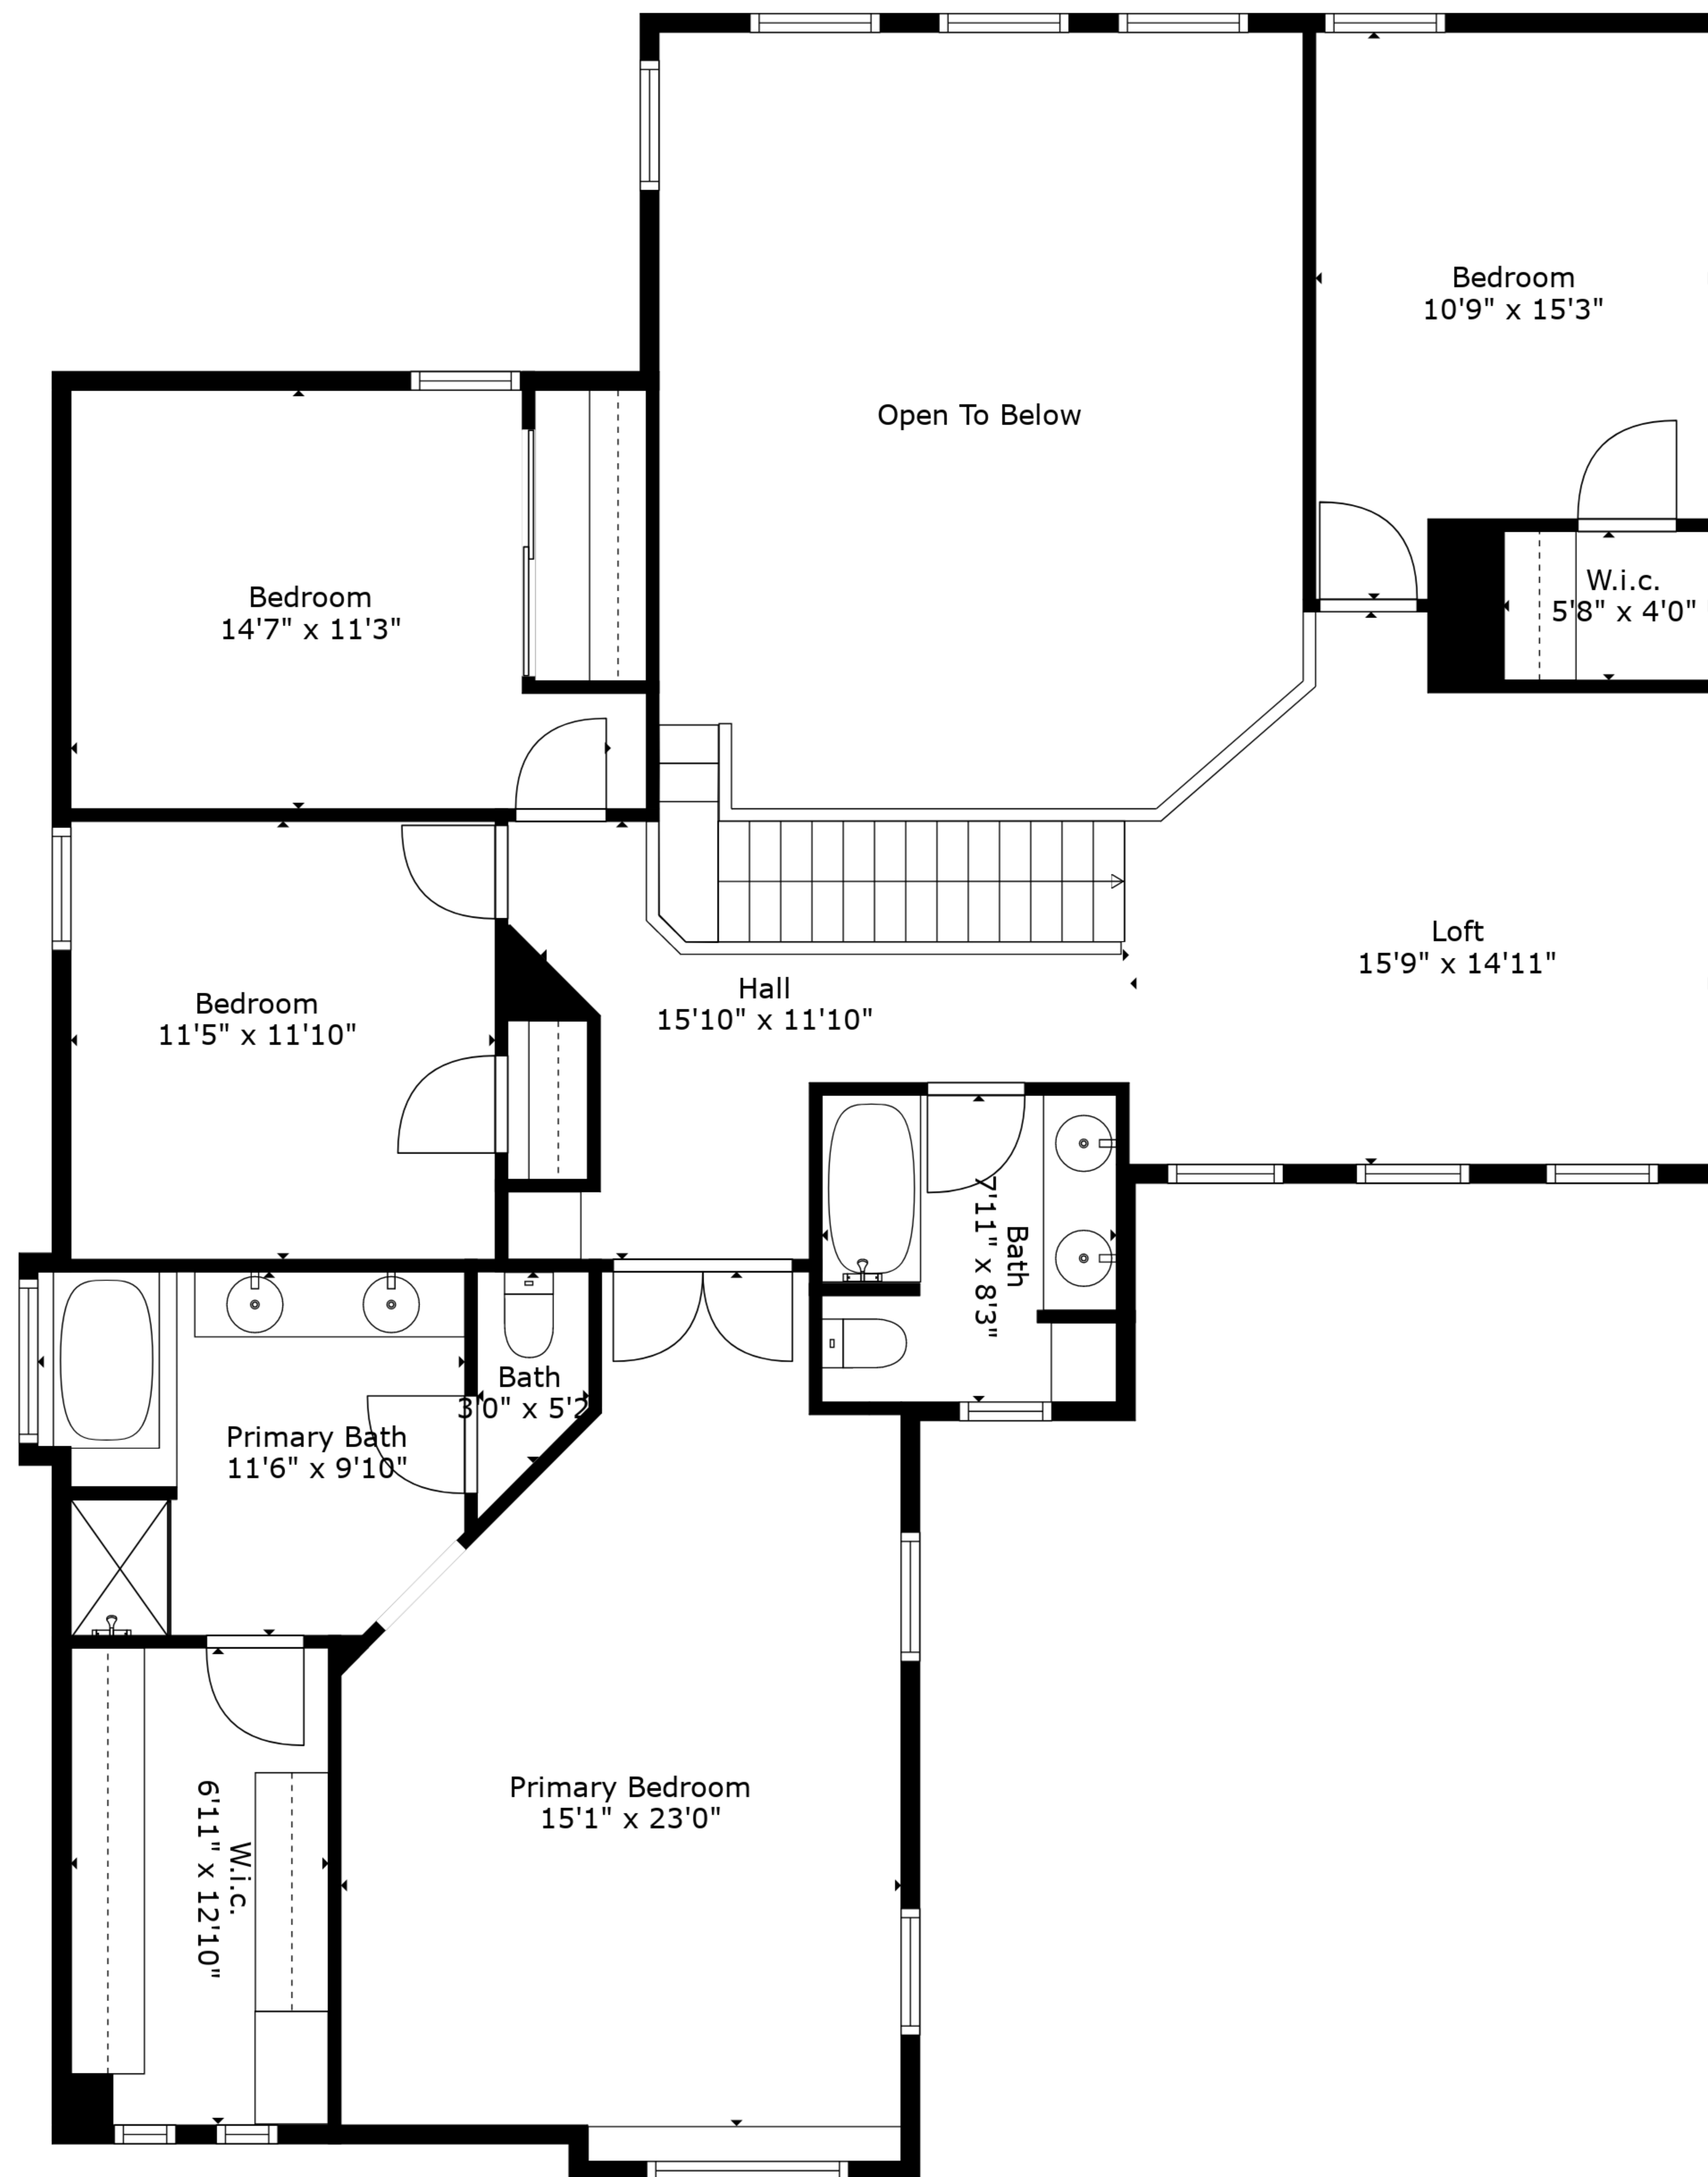

ESTIMATED AREAS

GLA FLOOR 1: 1463 sq. ft EXCLUDED AREAS 1077 sq. ft
 GLA FLOOR 2: 1566 sq. ft EXCLUDED AREAS 365 sq. ft
 Total GLA 3029 sq. ft, total area 4106 sq. ft

Sizes And Dimensions Are Approximate. Actual May Vary.

Floor 1

Floor 2

ESTIMATED AREAS

GLA FLOOR 1: 1463 sq. ft EXCLUDED AREAS 1077 sq. ft
 GLA FLOOR 2: 1566 sq. ft EXCLUDED AREAS 365 sq. ft
 Total GLA 3029 sq. ft, total area 4106 sq. ft

Sizes And Dimensions Are Approximate. Actual May Vary.