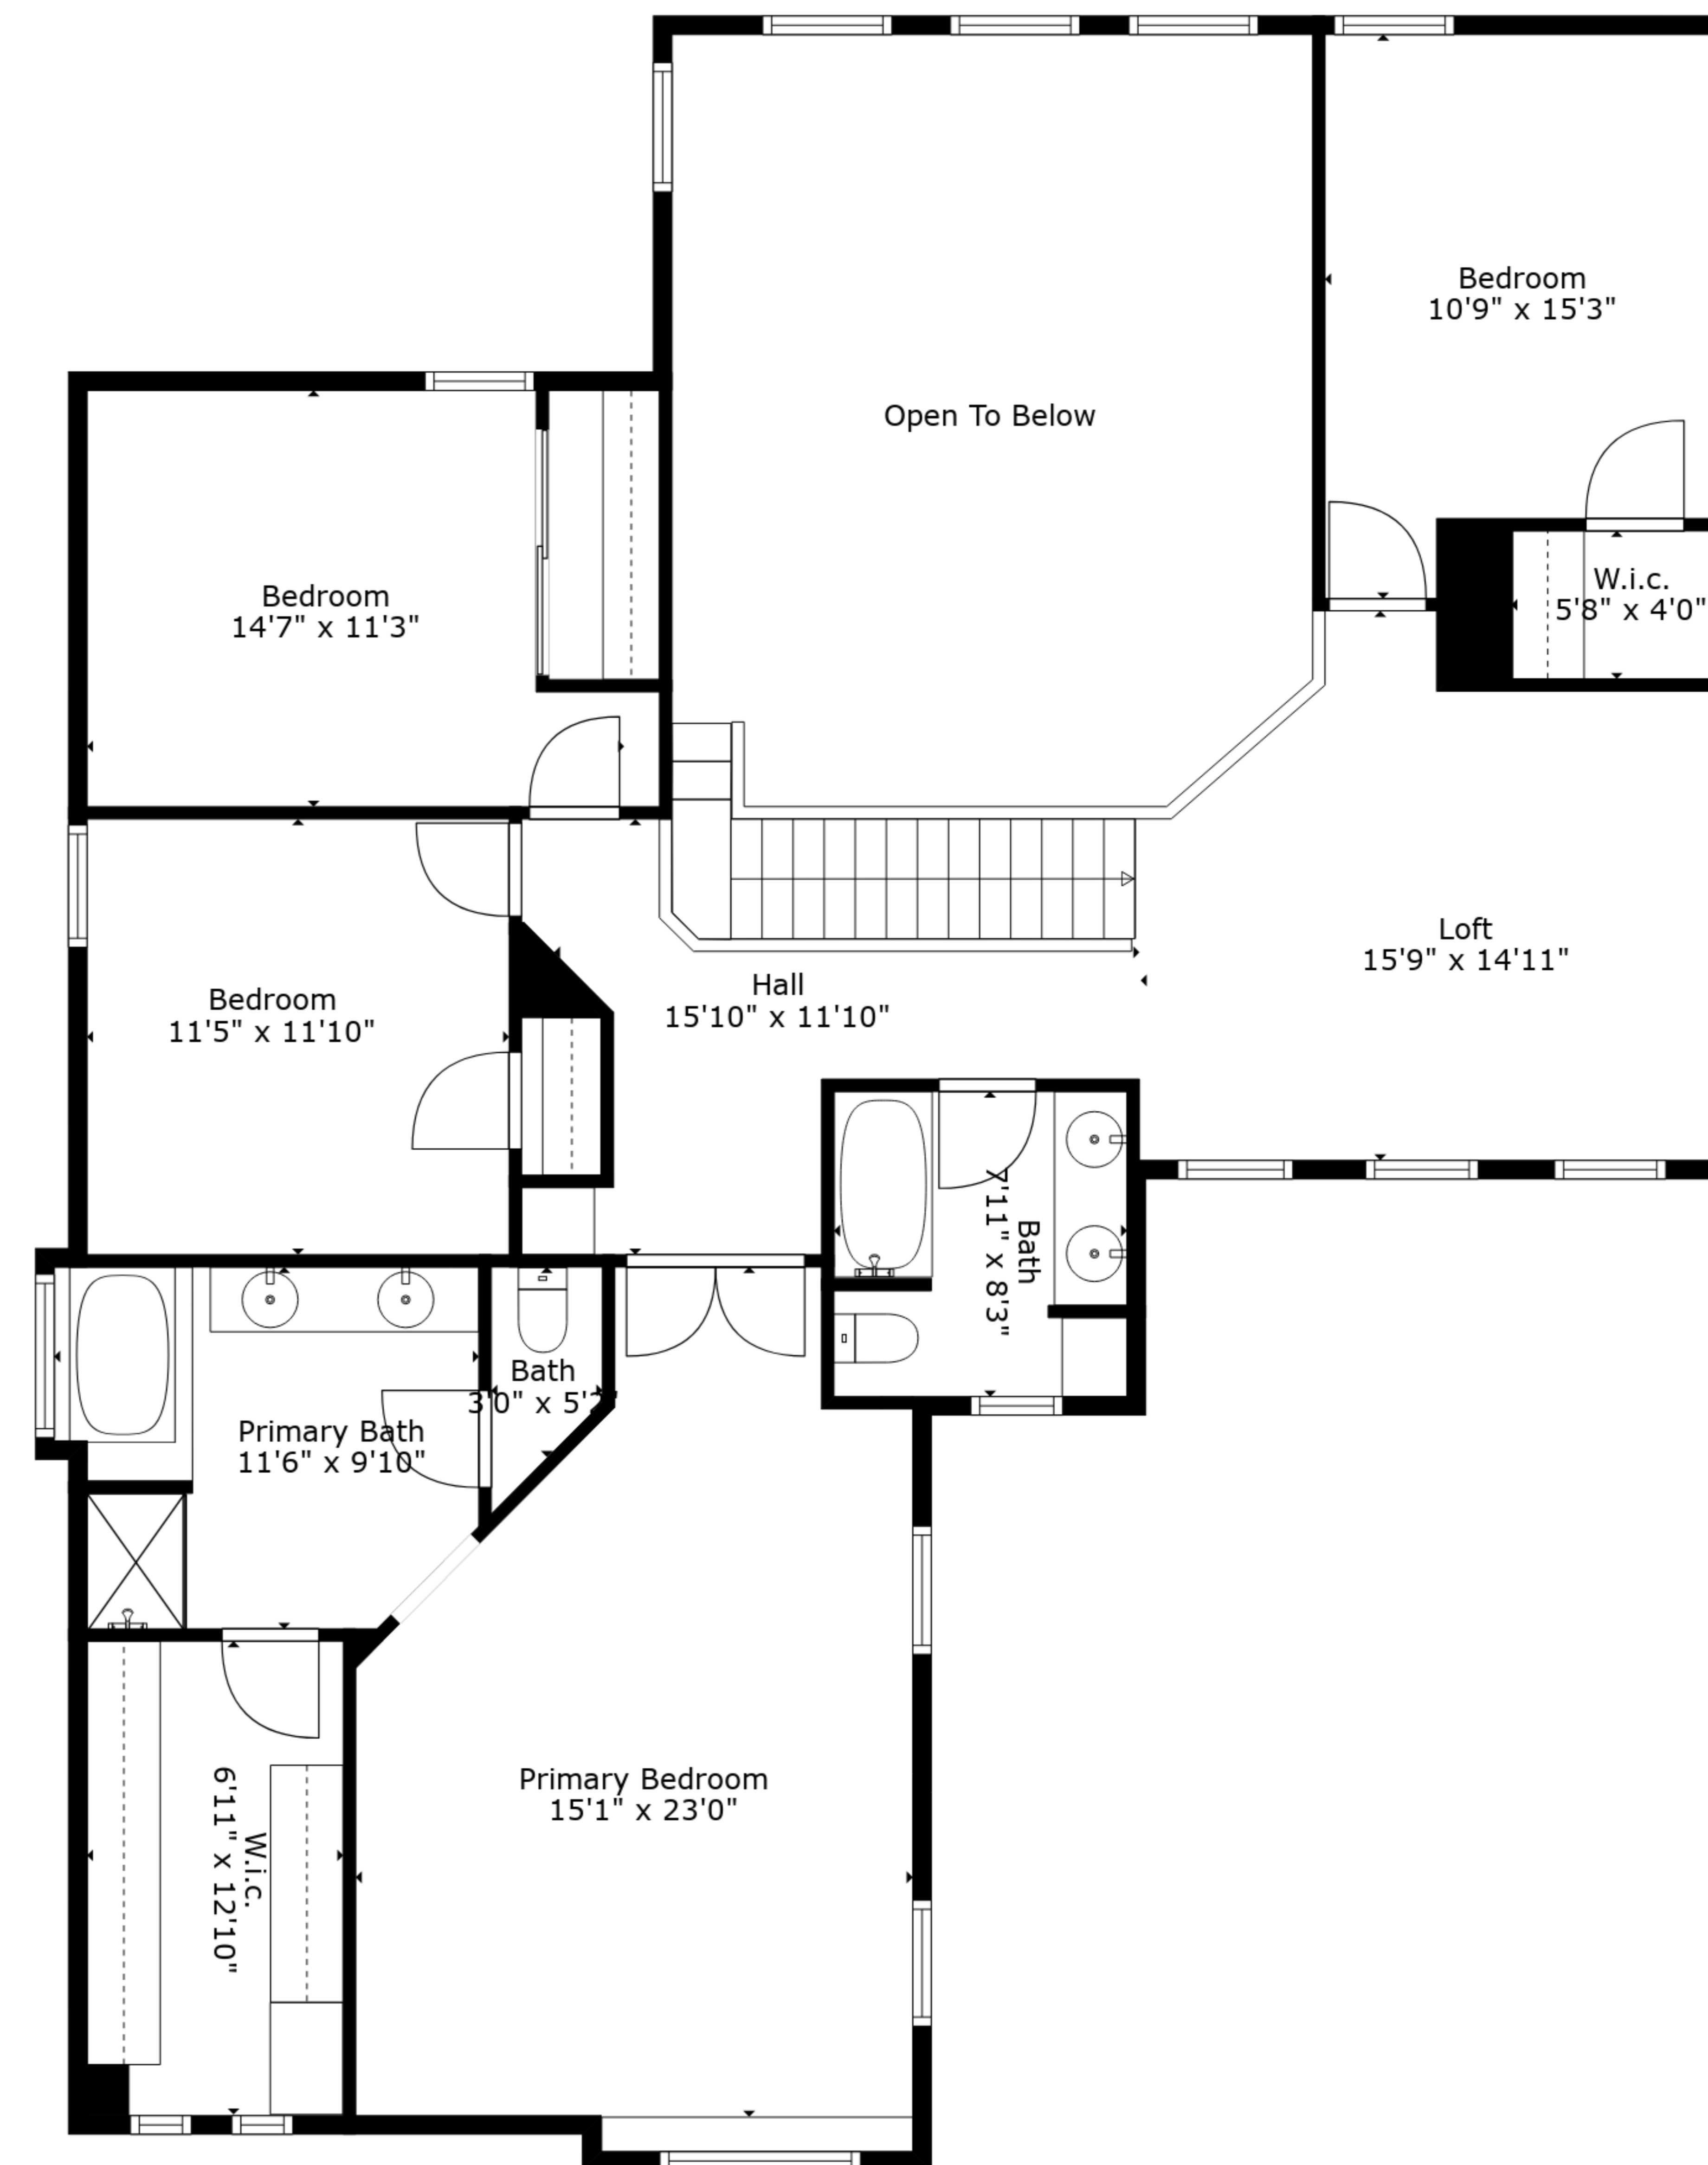

ESTIMATED AREAS

GLA FLOOR 1: 1463 sq. ft EXCLUDED AREAS 1077 sq. ft
 GLA FLOOR 2: 1566 sq. ft EXCLUDED AREAS 365 sq. ft
 Total GLA 3029 sq. ft, total area 4106 sq. ft

Sizes And Dimensions Are Approximate. Actual May Vary.

Floor 1

Floor 2

ESTIMATED AREAS

GLA FLOOR 1: 1463 sq. ft EXCLUDED AREAS 1077 sq. ft
 GLA FLOOR 2: 1566 sq. ft EXCLUDED AREAS 365 sq. ft
 Total GLA 3029 sq. ft, total area 4106 sq. ft

Sizes And Dimensions Are Approximate. Actual May Vary.