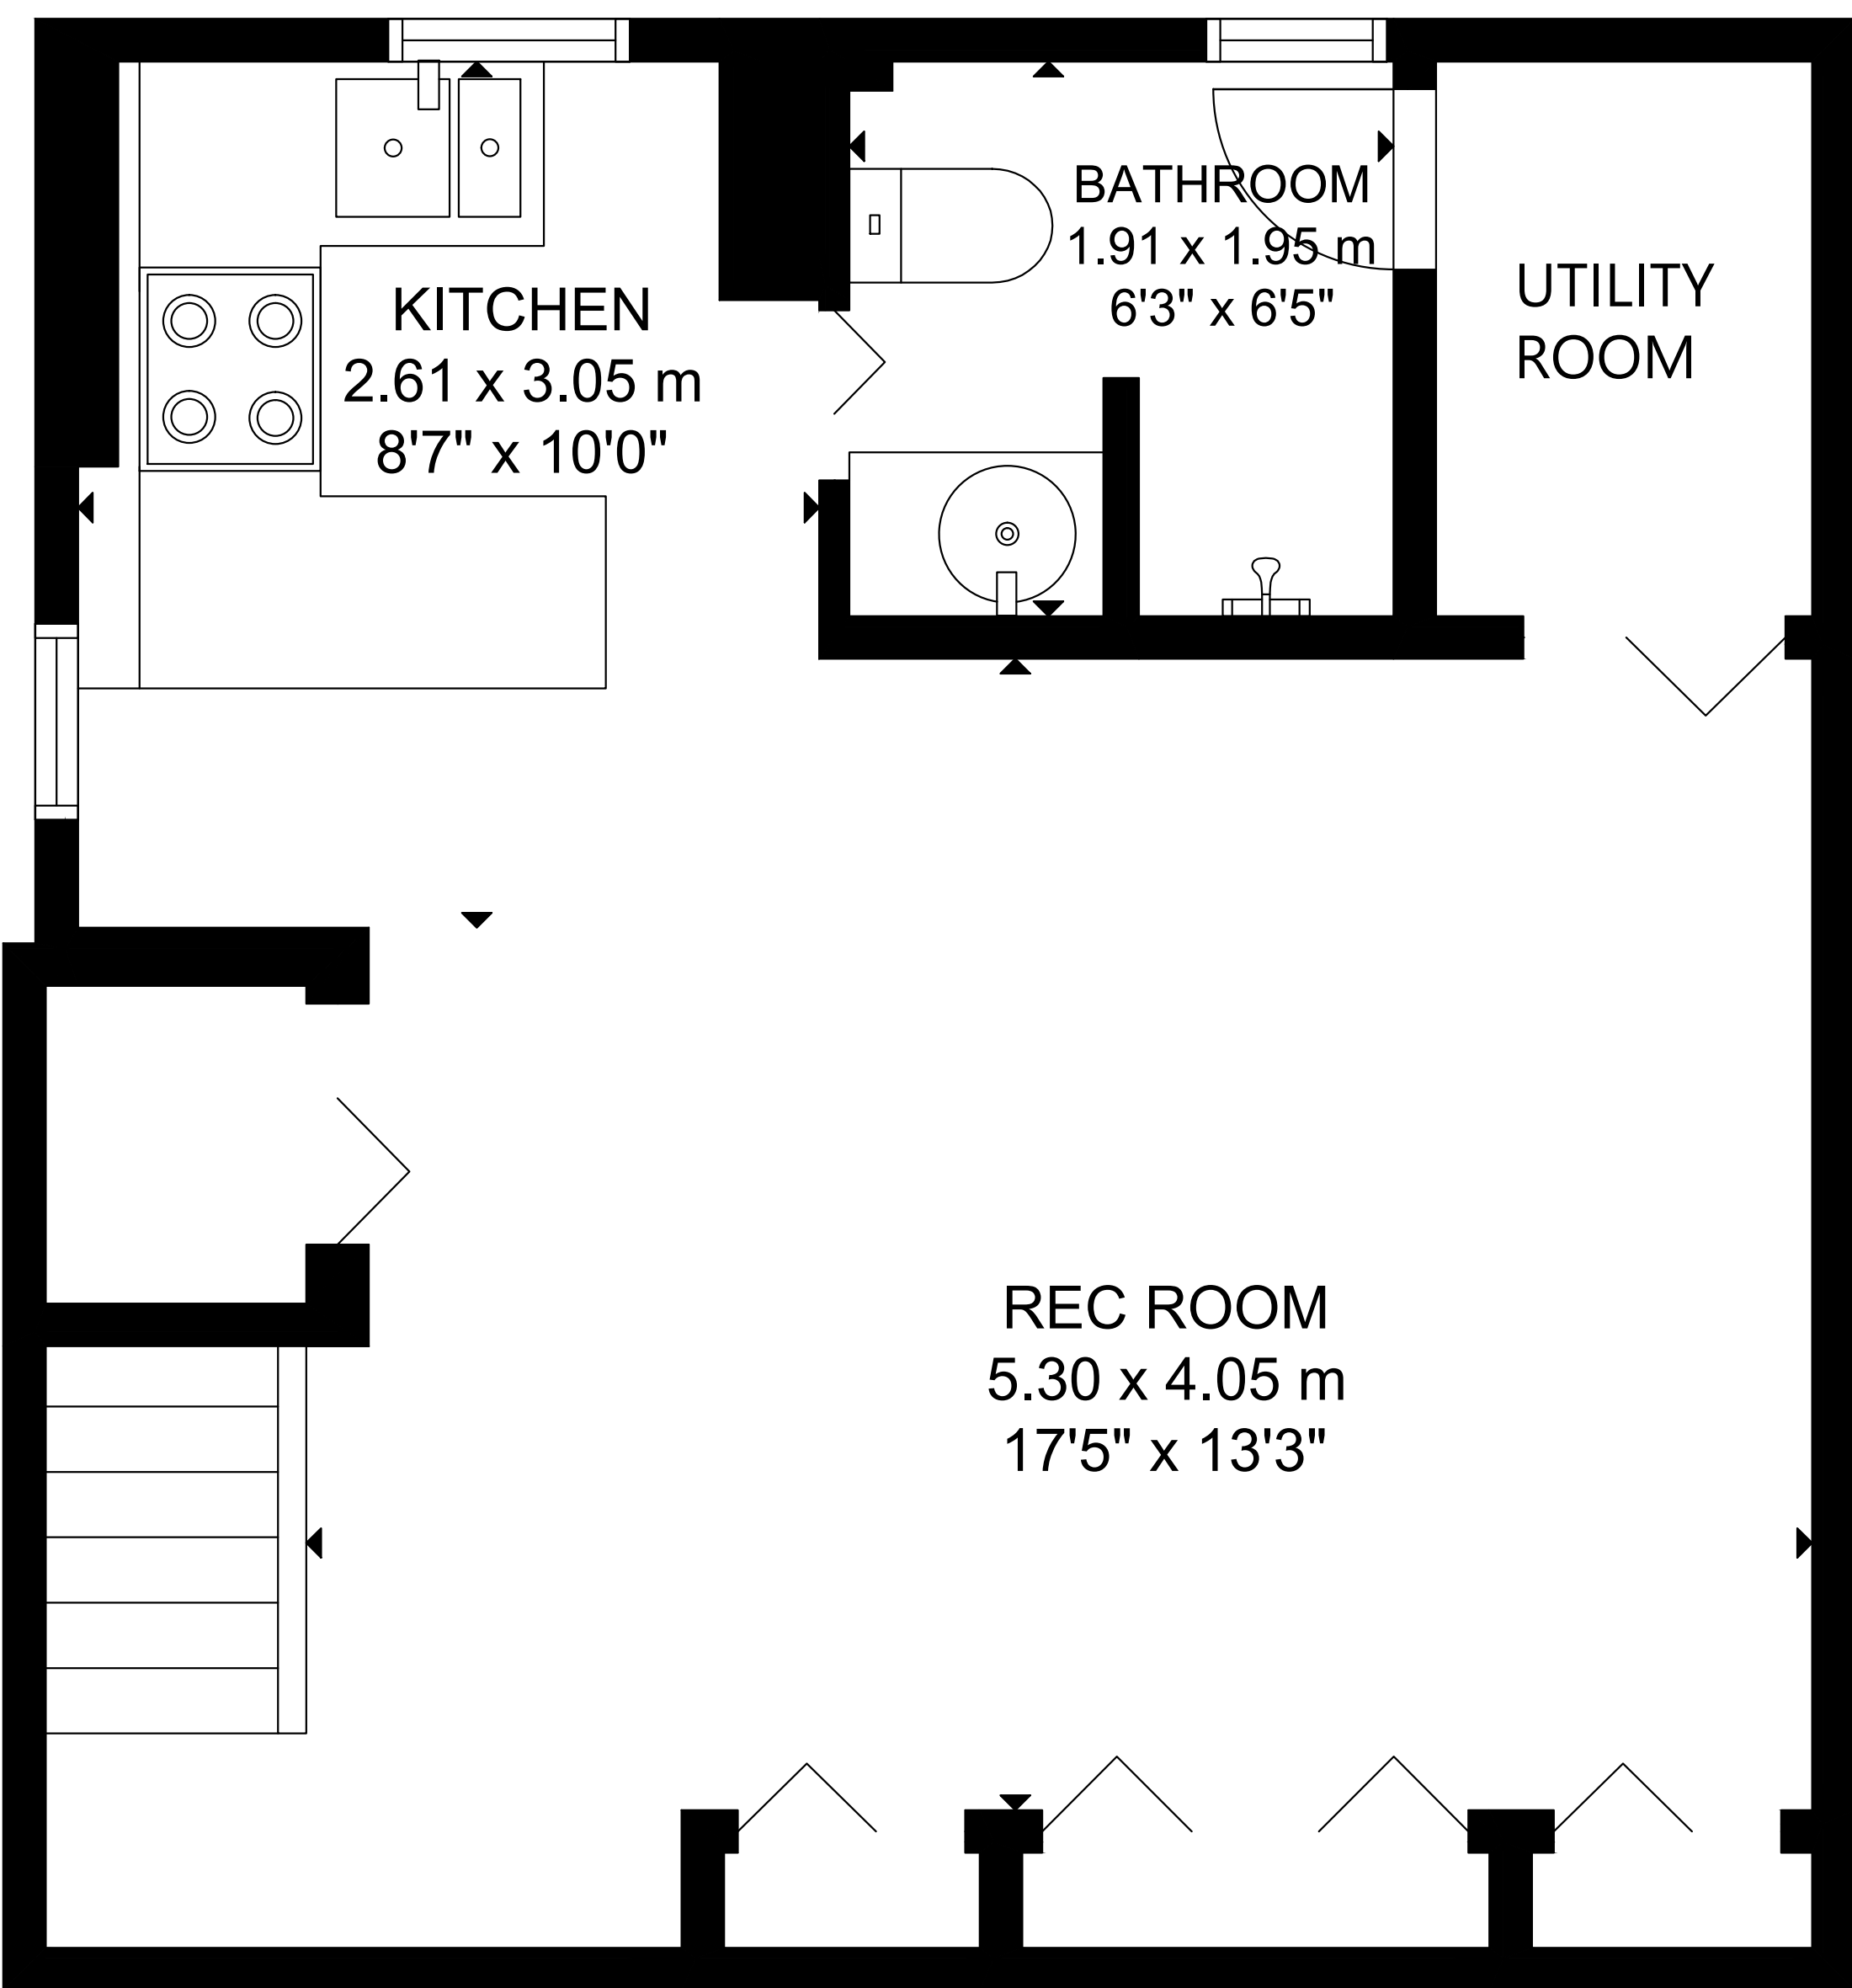

# 34 Chesapeake Avenue

LOWER LEVEL

MAIN FLOOR

SECOND FLOOR

GROSS INTERNAL AREA  
 MAIN FLOOR: 44 m<sup>2</sup>/469 sq ft, SECOND FLOOR: 43 m<sup>2</sup>/468 sq ft  
 LOWER LEVEL: 41 m<sup>2</sup>/438 sq ft  
 TOTAL: 128 m<sup>2</sup>/1,375 sq ft  
 SIZE AND DIMENSIONS ARE APPROXIMATE, ACTUAL MAY VARY.