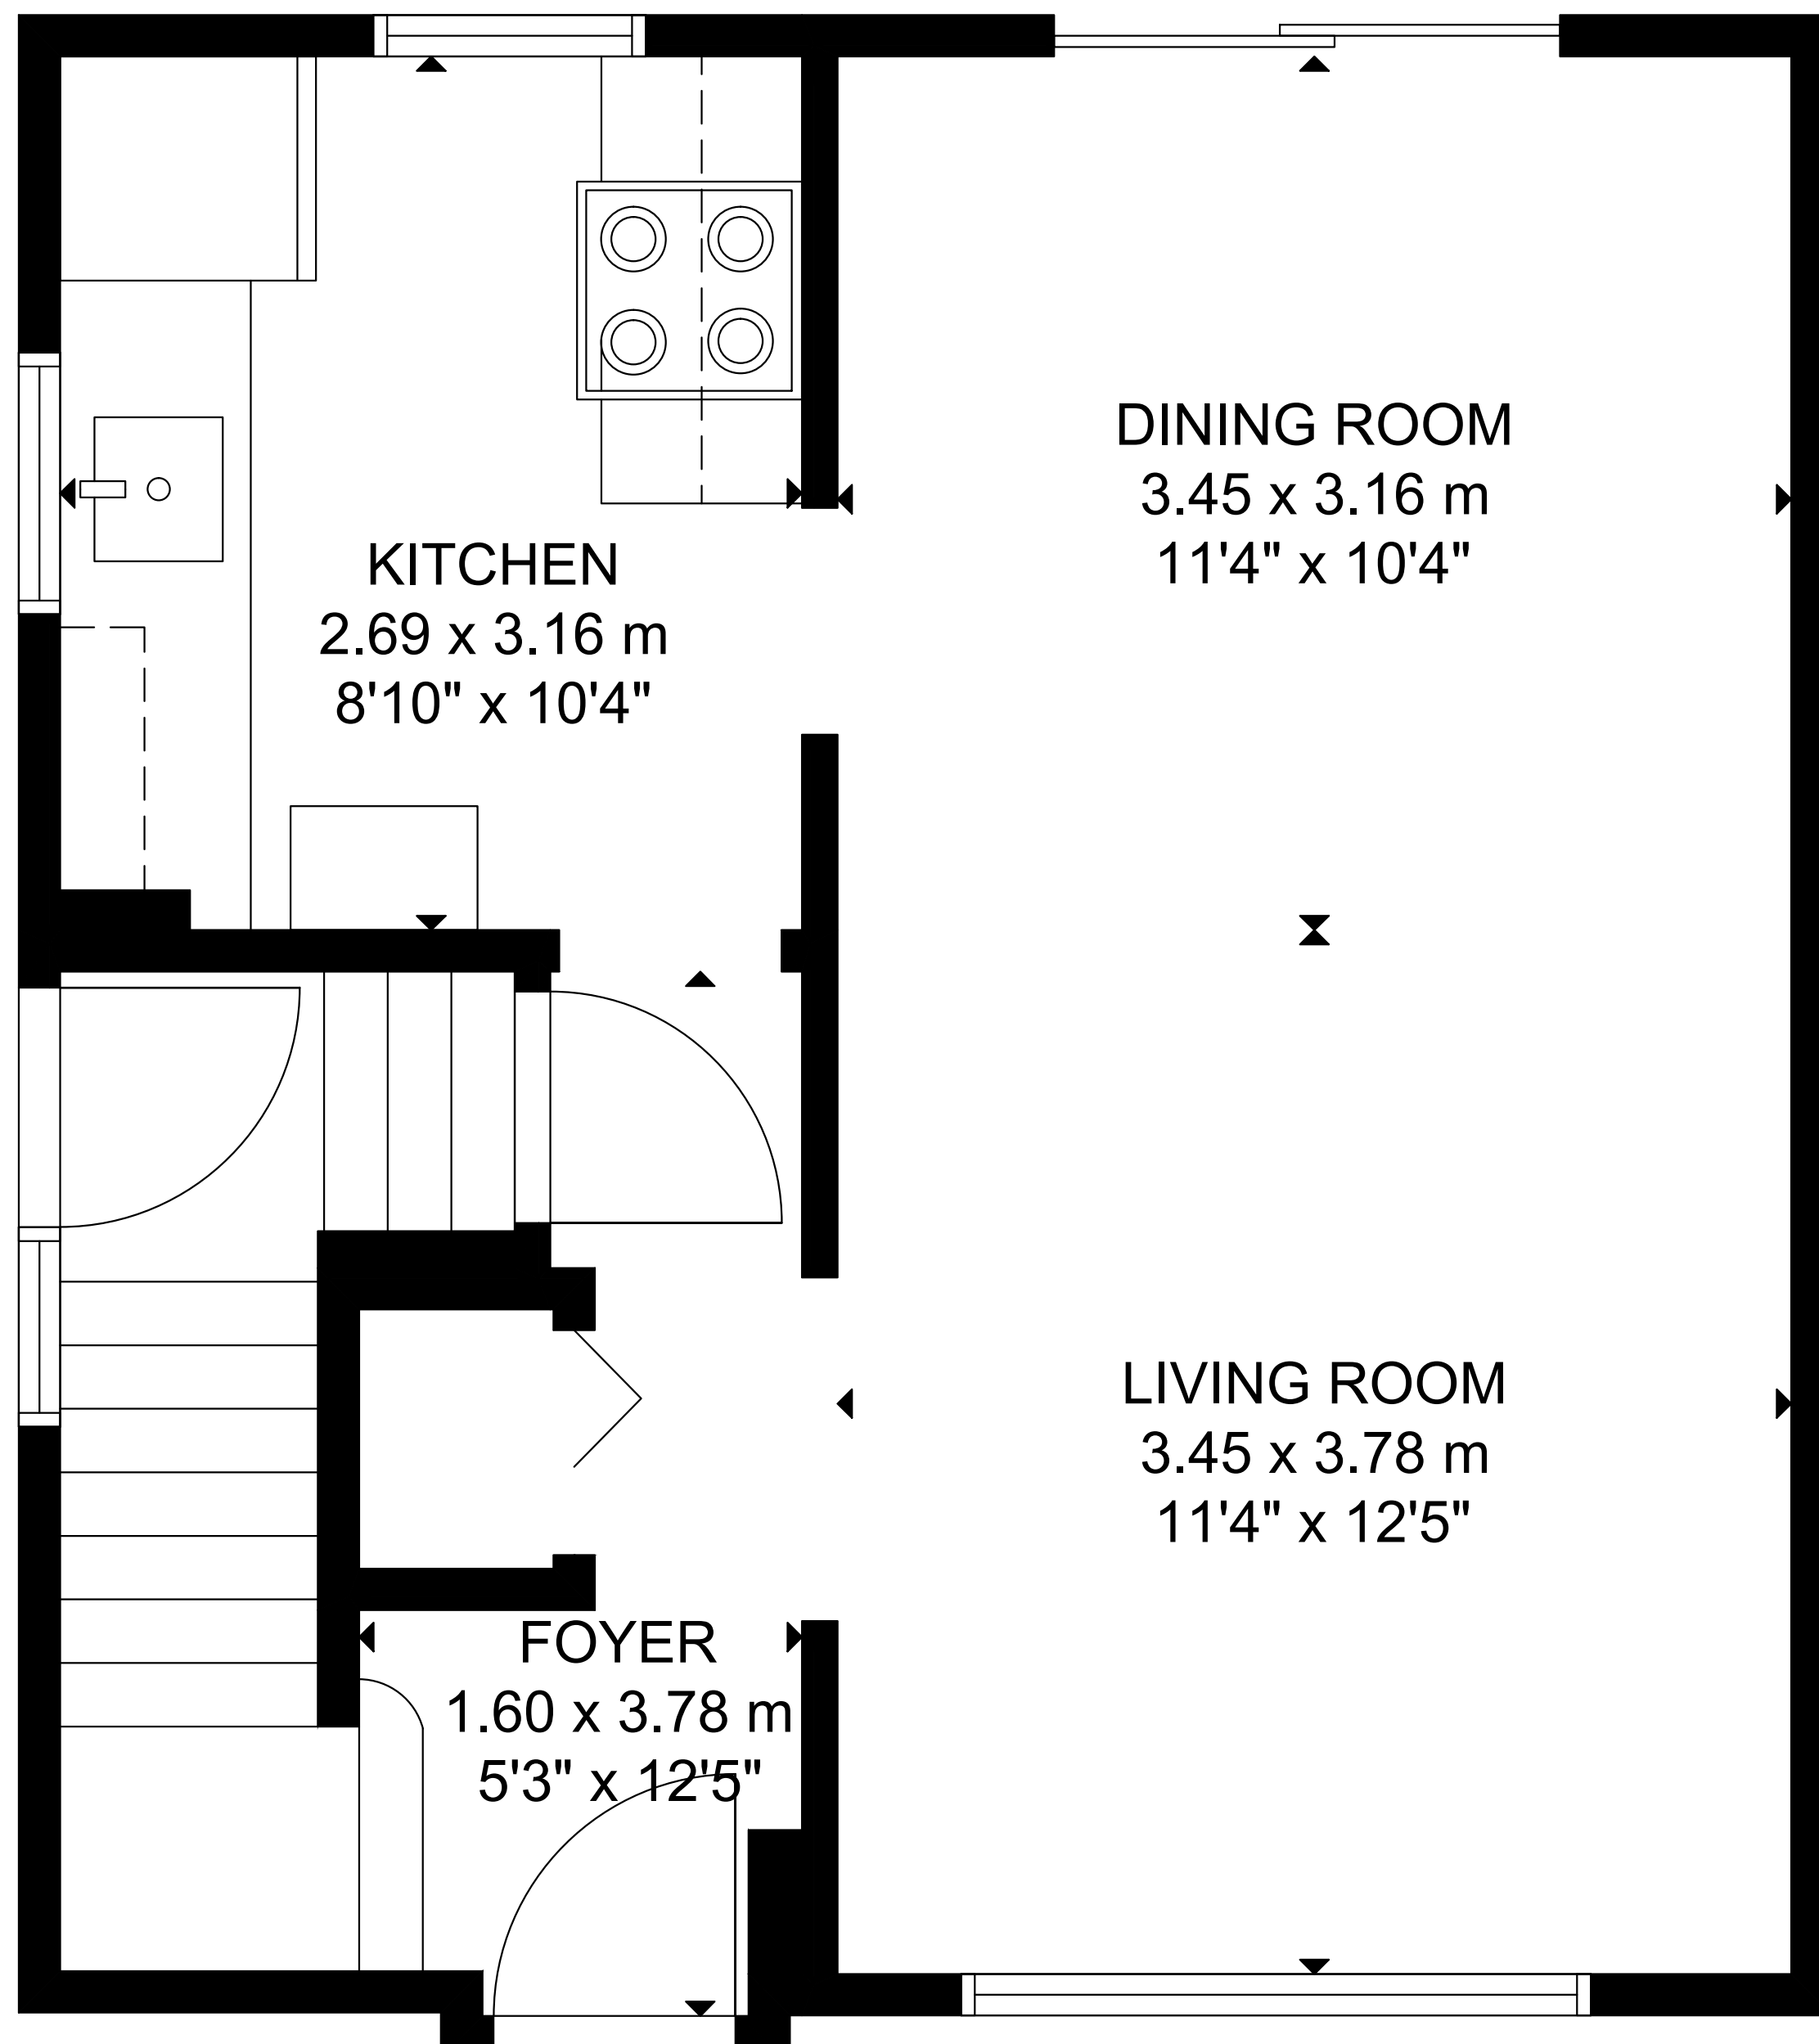

# 34 Chesapeake Avenue

LOWER LEVEL

MAIN FLOOR

SECOND FLOOR

GROSS INTERNAL AREA  
 MAIN FLOOR: 44 m<sup>2</sup>/469 sq ft, SECOND FLOOR: 43 m<sup>2</sup>/468 sq ft  
 LOWER LEVEL: 41 m<sup>2</sup>/438 sq ft  
 TOTAL: 128 m<sup>2</sup>/1,375 sq ft  
 SIZE AND DIMENSIONS ARE APPROXIMATE, ACTUAL MAY VARY.