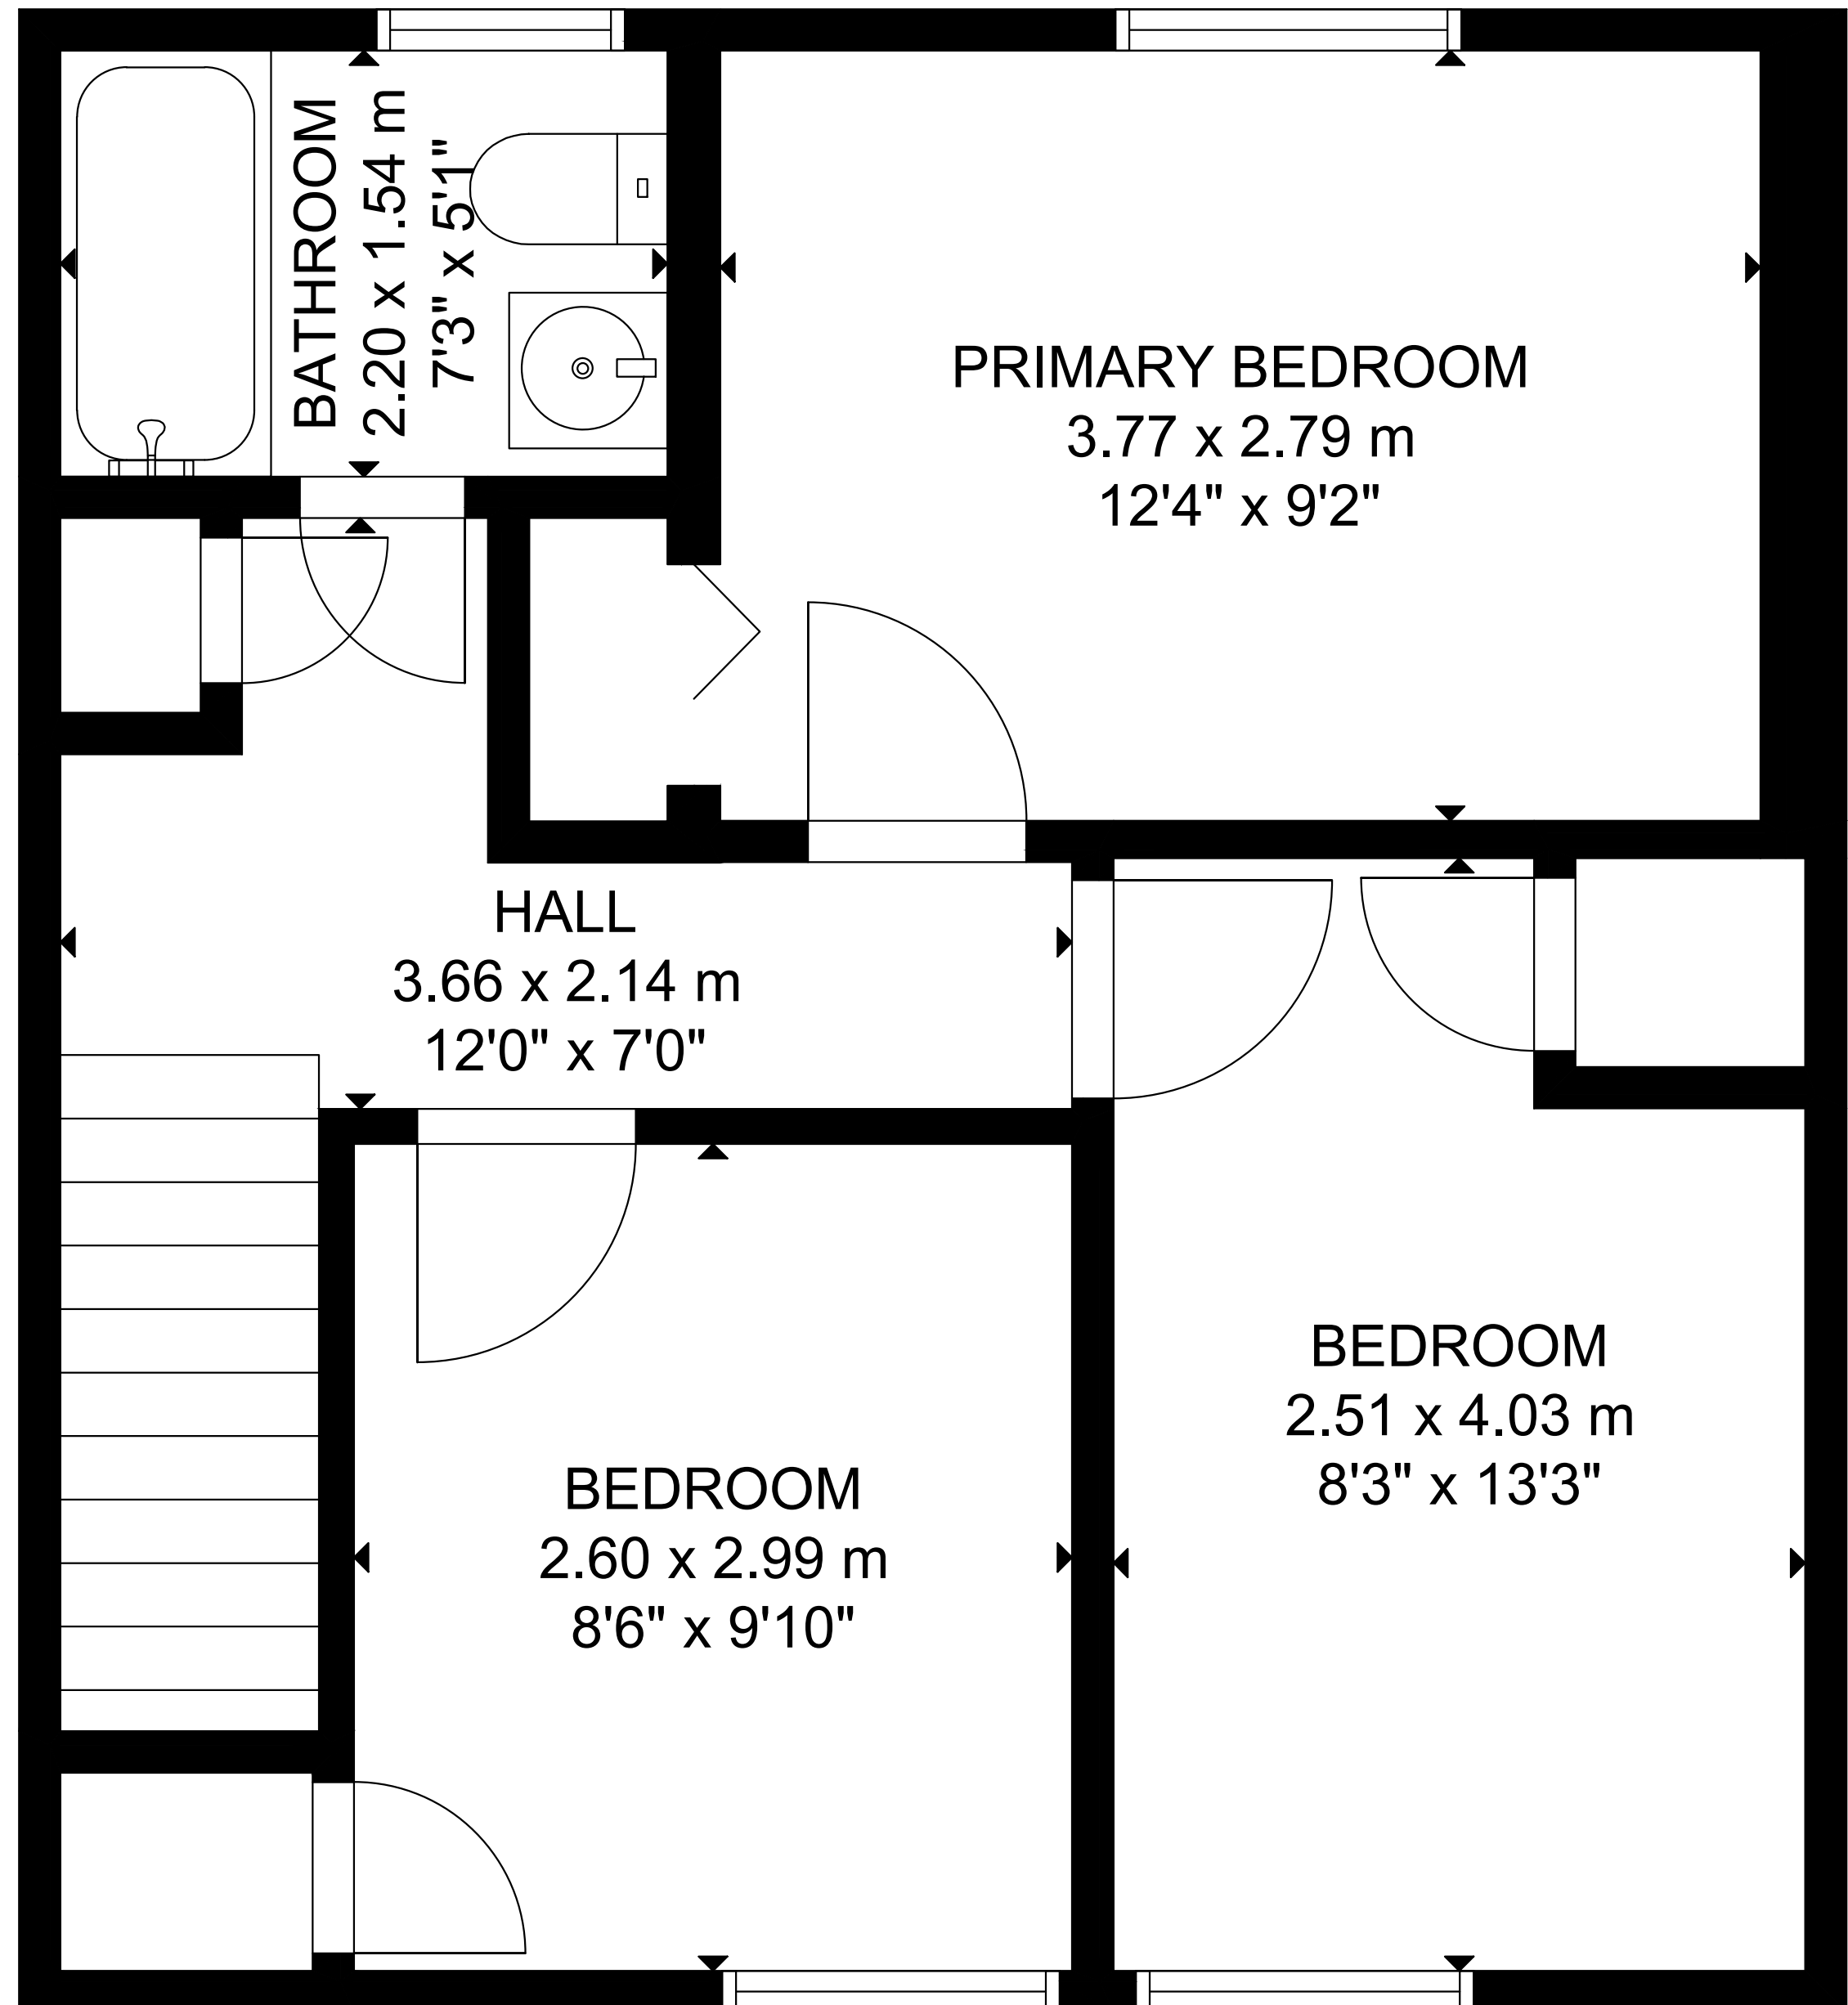

# 34 Chesapeake Avenue

LOWER LEVEL

MAIN FLOOR

SECOND FLOOR

GROSS INTERNAL AREA  
 MAIN FLOOR: 44 m<sup>2</sup>/469 sq ft, SECOND FLOOR: 43 m<sup>2</sup>/468 sq ft  
 LOWER LEVEL: 41 m<sup>2</sup>/438 sq ft  
 TOTAL: 128 m<sup>2</sup>/1,375 sq ft  
 SIZE AND DIMENSIONS ARE APPROXIMATE, ACTUAL MAY VARY.