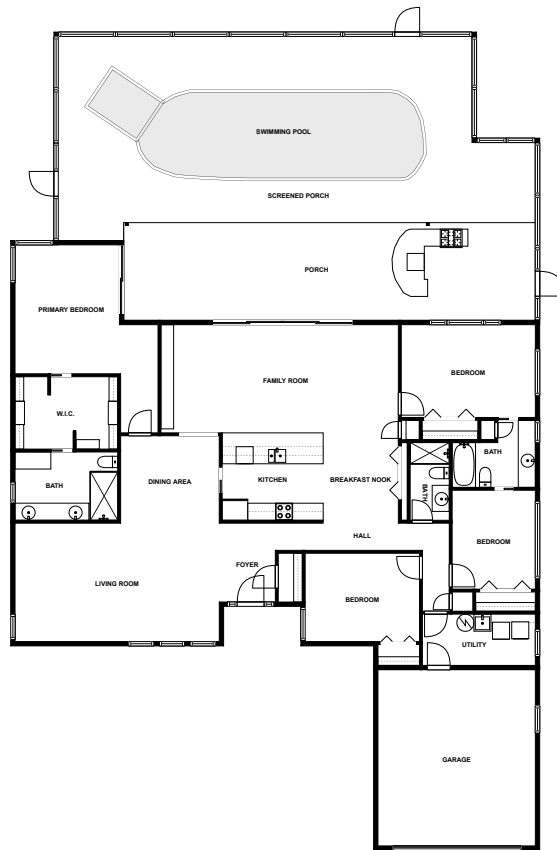

Home report

Harbor Island 872
Clearwater Beach

Highlights

1 Kitchen

2 Living room

4 Bedroom

3 Bath

28 Doors

Alba Pizza & Cafe, 0.7 mi

Dunedin Heliport, 2.4 mi

Floor plan

fvm

SIZES AND DIMENSIONS ARE APPROXIMATE, ACTUAL MAY VARY.

Appendix 1: Data sheet

Garage - 1	Utility - 1	Bedroom - 4
Bedroom - Master - 1	Bath - 3	Closet - 1
Closet - WalkIn - 1	Outdoor - 2	Outdoor - Porch - 2
Outdoor - Porch - Screen - 1	SwimmingPool - 1	LivingRoom - 2
LivingRoom - Family - 1	Hall - 1	Entry - 1
Entry - Foyer - 1	Nook - 1	Nook - Breakfast - 1
Kitchen - 1	Dining - 1	Dining - Open - 1