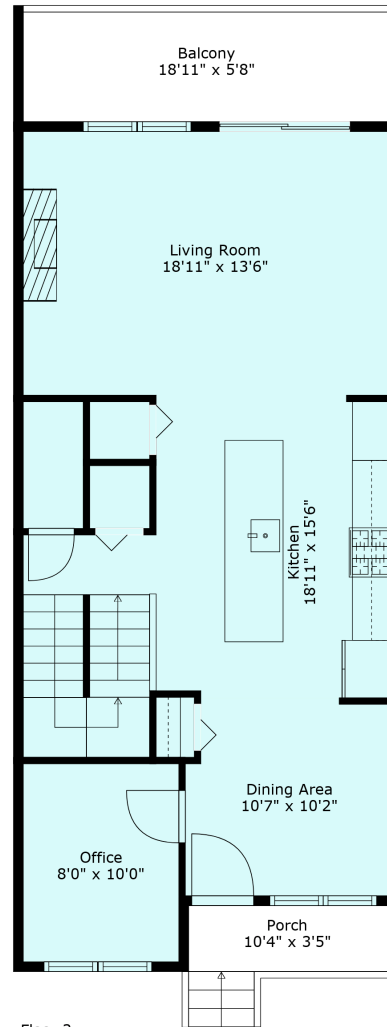

# 116 46150 Thomas Rd

Sabrina Vandenberg PREC  
sabrina@chilliwackproperties.net

Floor 1

Floor 2

Floor 3

## Estimated Areas:

Below Main: 430 sq. ft

Main Floor: 798 sq. ft

Above Main: 823 sq. ft

**Total: 2051 Sq. Ft**