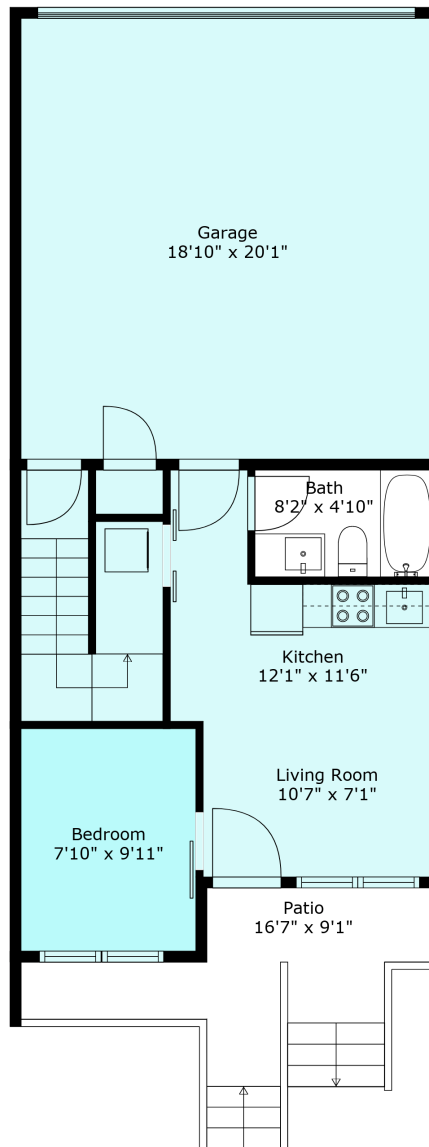

## Estimated Areas:

Below Main: 430 sq. ft

Main Floor: 798 sq. ft

Above Main: 823 sq. ft

**Total: 2051 Sq. Ft**