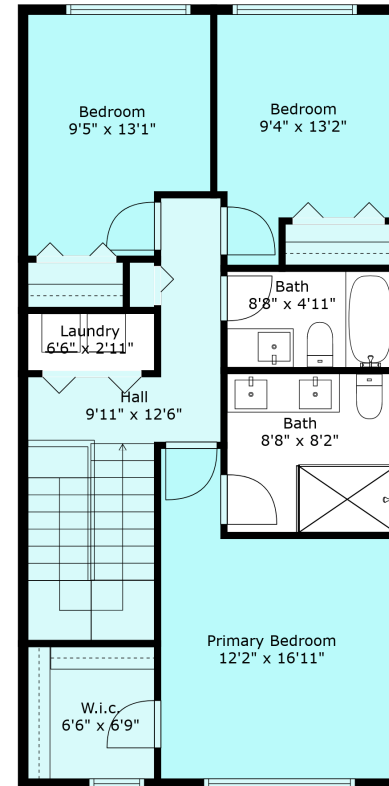

Floor 3

Estimated Areas:

Below Main: 430 sq. ft

Main Floor: 798 sq. ft

Above Main: 823 sq. ft

Total: 2051 Sq. Ft