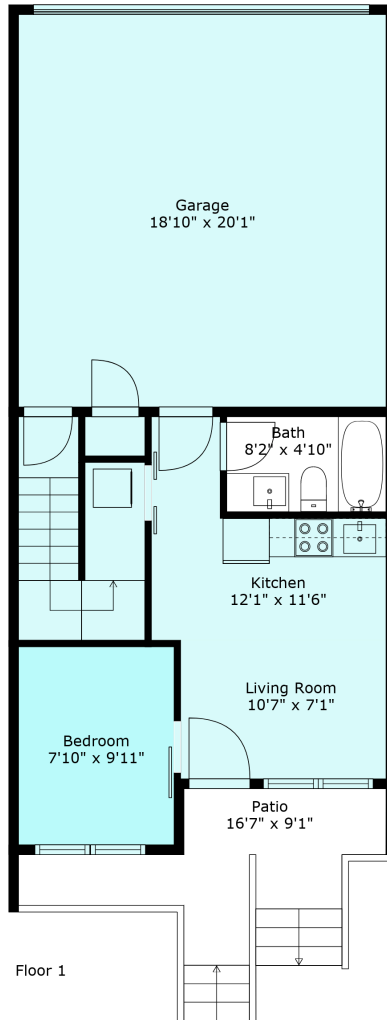

# 116 46150 Thomas Rd

Sabrina Vandenberg PREC  
sabrina@chilliwackproperties.net

Floor 1

Floor 2

Floor 3

## Estimated Areas:

Below Main: 430 sq. ft

Main Floor: 798 sq. ft

Above Main: 823 sq. ft

**Total: 2051 Sq. Ft**