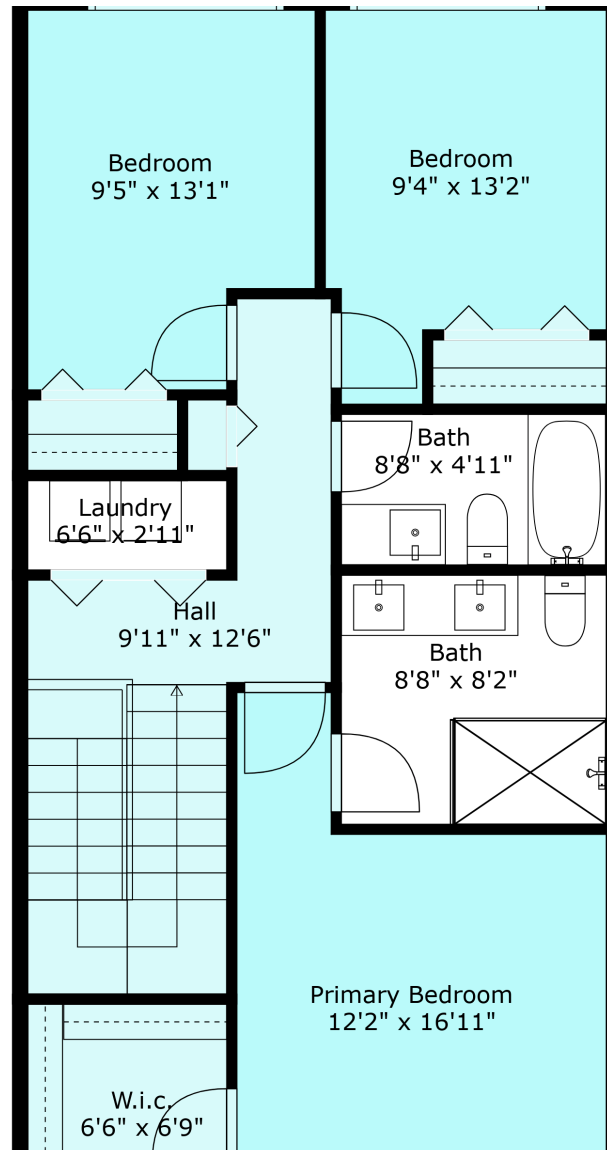

## Estimated Areas:

Below Main: 430 sq. ft  
Main Floor: 798 sq. ft  
Above Main: 823 sq. ft  
**Total: 2051 Sq. Ft**