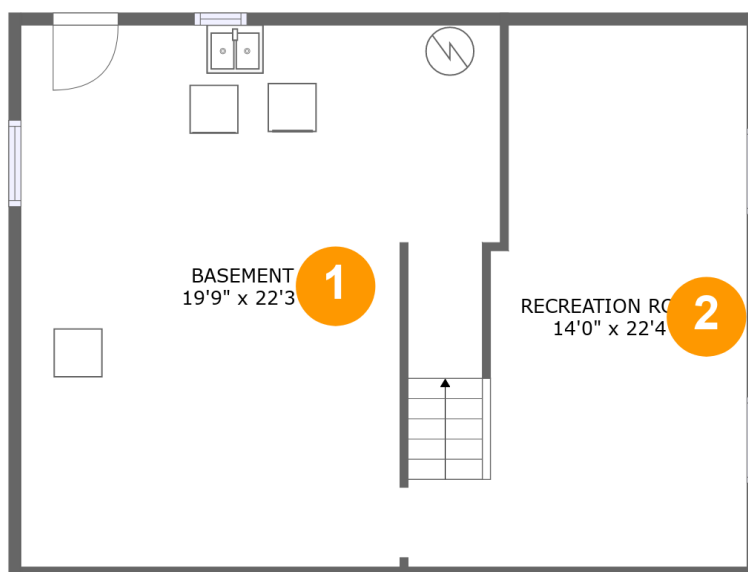

 **3,263** Total sqft

2747 Avenel Avenue Southwest, Raleigh Court,
Roanoke, Roanoke city, Virginia, United States, 24015

Room dimensions

Floor 1

Total sqft: 721 Living area: 0

#		Dimensions	sqft	Counted as living area
1	Basement	19'9" x 22'3"	417 sq. ft	No
2	Recreation Room	14'0" x 22'4"	241 sq. ft	No

2747 Avenel Avenue Southwest, Raleigh Court, Roanoke, Roanoke city, Virginia, United States, 24015

Room dimensions

Floor 2

Total sqft: 1841

Living area: 867

#		Dimensions	sqft	Counted as living area
3	Entry	6'6" x 7'11"	51 sq. ft	Yes
4	Patio	47'1" x 21'1"	661 sq. ft	No
5	Living Room	19'7" x 11'11"	236 sq. ft	Yes
6	Room	7'0" x 7'11"	55 sq. ft	Yes
7	Porch	6'1" x 4'2"	25 sq. ft	No
8	Bedroom	12'9" x 10'3"	131 sq. ft	Yes
9	Kitchen	10'7" x 10'3"	108 sq. ft	Yes
10	Garage	10'0" x 19'7"	197 sq. ft	No
11	Hall	6'6" x 6'10"	34 sq. ft	Yes
12	Entry	5'1" x 11'11"	55 sq. ft	No
13	Dining Room	10'7" x 11'11"	126 sq. ft	Yes

**2747 Avenel Avenue Southwest, Raleigh Court,
Roanoke, Roanoke city, Virginia, United States, 24015**

#		Dimensions	sqft	Counted as living area
14	WC	6'6" x 3'1"	20 sq. ft	Yes

2747 Avenel Avenue Southwest, Raleigh Court,
Roanoke, Roanoke city, Virginia, United States, 24015

Dimensions: 6'6" x 6'10"
Area: 34 sq. ft
Counted as living area: Yes

Heated: Yes
Finished: Yes
Enclosed: Yes
Contiguous: Yes
Permitted: Yes
Wet space: No
Addition: No
Conversion: No

**2747 Avenel Avenue Southwest, Raleigh Court,
Roanoke, Roanoke city, Virginia, United States, 24015**