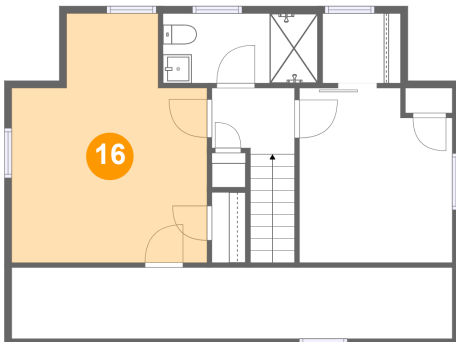

15 Floor 3 - W.I.C.

Dimensions: 5'4" x 4'10"
Area: 26 sq. ft
Counted as living area: Yes

Heated: Yes
Finished: Yes
Enclosed: Yes
Contiguous: Yes
Permitted: Yes
Wet space: No
Addition: No
Conversion: No

16 Floor 3 - Primary Bedroom