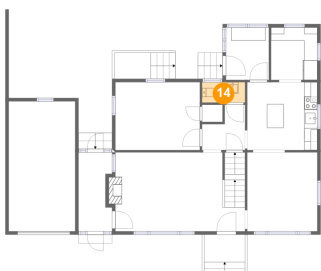

14 Floor 2 - WC

Dimensions: 6'6" x 3'1"
Area: 20 sq. ft
Counted as living area: Yes

Heated: Yes
Finished: Yes
Enclosed: Yes
Contiguous: Yes
Permitted: Yes
Wet space: Yes
Addition: No
Conversion: No