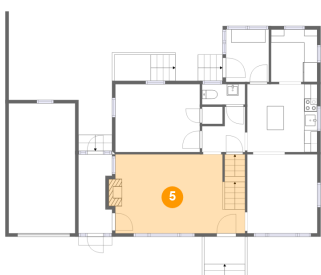

5 Floor 2 - Living Room

Dimensions: 19'7" x 11'11"
Area: 236 sq. ft
Counted as living area: Yes

Heated: Yes
Finished: Yes
Enclosed: Yes
Contiguous: Yes
Permitted: Yes
Wet space: No
Addition: No
Conversion: No