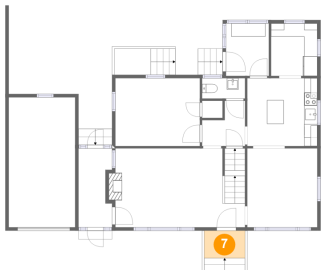

Dimensions: 19'7" x 11'11"
Area: 236 sq. ft
Counted as living area: Yes

Heated: Yes
Finished: Yes
Enclosed: Yes
Contiguous: Yes
Permitted: Yes
Wet space: No
Addition: No
Conversion: No

2747 Avenel Avenue Southwest, Raleigh Court, Roanoke, Roanoke city, Virginia, United States, 24015

6 Floor 2 - Room

Dimensions: 7'0" x 7'11"
Area: 55 sq. ft
Counted as living area: Yes

Heated: Yes
Finished: Yes
Enclosed: Yes
Contiguous: Yes
Permitted: Yes
Wet space: No
Addition: No
Conversion: No

7 Floor 2 - Porch