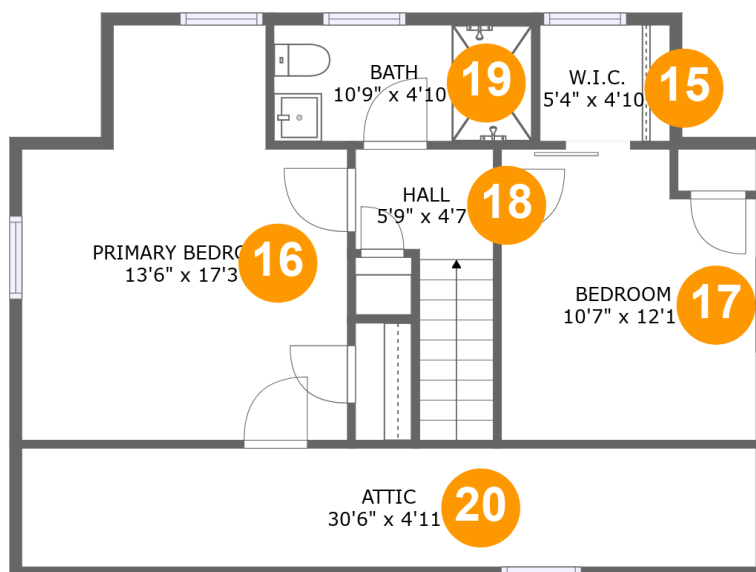

 **3,263** Total sqft

2747 Avenel Avenue Southwest, Raleigh Court,
Roanoke, Roanoke city, Virginia, United States, 24015

Room dimensions

Floor 1

Total sqft: 721 Living area: 0

#		Dimensions	sqft	Counted as living area
1	Basement	19'9" x 22'3"	417 sq. ft	No
2	Recreation Room	14'0" x 22'4"	241 sq. ft	No

2747 Avenel Avenue Southwest, Raleigh Court, Roanoke, Roanoke city, Virginia, United States, 24015

Room dimensions

Floor 2

Total sqft: 1841

Living area: 867

#		Dimensions	sqft	Counted as living area
3	Entry	6'6" x 7'11"	51 sq. ft	Yes
4	Patio	47'1" x 21'1"	661 sq. ft	No
5	Living Room	19'7" x 11'11"	236 sq. ft	Yes
6	Room	7'0" x 7'11"	55 sq. ft	Yes
7	Porch	6'1" x 4'2"	25 sq. ft	No
8	Bedroom	12'9" x 10'3"	131 sq. ft	Yes
9	Kitchen	10'7" x 10'3"	108 sq. ft	Yes
10	Garage	10'0" x 19'7"	197 sq. ft	No
11	Hall	6'6" x 6'10"	34 sq. ft	Yes
12	Entry	5'1" x 11'11"	55 sq. ft	No
13	Dining Room	10'7" x 11'11"	126 sq. ft	Yes

**2747 Avenel Avenue Southwest, Raleigh Court,
Roanoke, Roanoke city, Virginia, United States, 24015**

#		Dimensions	sqft	Counted as living area
14	WC	6'6" x 3'1"	20 sq. ft	Yes

2747 Avenel Avenue Southwest, Raleigh Court,
Roanoke, Roanoke city, Virginia, United States, 24015

Dimensions: 6'6" x 6'10"
Area: 34 sq. ft
Counted as living area: Yes

Heated: Yes
Finished: Yes
Enclosed: Yes
Contiguous: Yes
Permitted: Yes
Wet space: No
Addition: No
Conversion: No

**2747 Avenel Avenue Southwest, Raleigh Court,
Roanoke, Roanoke city, Virginia, United States, 24015**