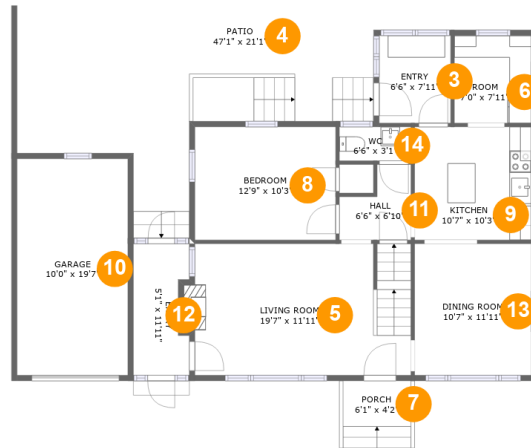

 **3,263** Total sqft

2747 Avenel Avenue Southwest, Raleigh Court,
Roanoke, Roanoke city, Virginia, United States, 24015

Room dimensions

Floor 1

Total sqft: 721 Living area: 0

#		Dimensions	sqft	Counted as living area
1	Basement	19'9" x 22'3"	417 sq. ft	No
2	Recreation Room	14'0" x 22'4"	241 sq. ft	No

2747 Avenel Avenue Southwest, Raleigh Court, Roanoke, Roanoke city, Virginia, United States, 24015

Room dimensions

Floor 2

Total sqft: 1841

Living area: 867

#		Dimensions	sqft	Counted as living area
3	Entry	6'6" x 7'11"	51 sq. ft	Yes
4	Patio	47'1" x 21'1"	661 sq. ft	No
5	Living Room	19'7" x 11'11"	236 sq. ft	Yes
6	Room	7'0" x 7'11"	55 sq. ft	Yes
7	Porch	6'1" x 4'2"	25 sq. ft	No
8	Bedroom	12'9" x 10'3"	131 sq. ft	Yes
9	Kitchen	10'7" x 10'3"	108 sq. ft	Yes
10	Garage	10'0" x 19'7"	197 sq. ft	No
11	Hall	6'6" x 6'10"	34 sq. ft	Yes
12	Entry	5'1" x 11'11"	55 sq. ft	No
13	Dining Room	10'7" x 11'11"	126 sq. ft	Yes

**2747 Avenel Avenue Southwest, Raleigh Court,
Roanoke, Roanoke city, Virginia, United States, 24015**

#		Dimensions	sqft	Counted as living area
14	WC	6'6" x 3'1"	20 sq. ft	Yes

2747 Avenel Avenue Southwest, Raleigh Court,
Roanoke, Roanoke city, Virginia, United States, 24015

Dimensions: 6'6" x 6'10"
Area: 34 sq. ft
Counted as living area: Yes

Heated: Yes
Finished: Yes
Enclosed: Yes
Contiguous: Yes
Permitted: Yes
Wet space: No
Addition: No
Conversion: No

**2747 Avenel Avenue Southwest, Raleigh Court,
Roanoke, Roanoke city, Virginia, United States, 24015**