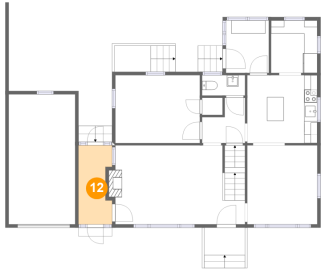

**2747 Avenel Avenue Southwest, Raleigh Court,
Roanoke, Roanoke city, Virginia, United States, 24015**

12 Floor 2 - Entry

Dimensions: 5'1" x 11'11"
Area: 55 sq. ft
Counted as living area: No

Heated: Yes
Finished: No
Enclosed: Yes
Contiguous: Yes
Permitted: Yes
Wet space: No
Addition: No
Conversion: No