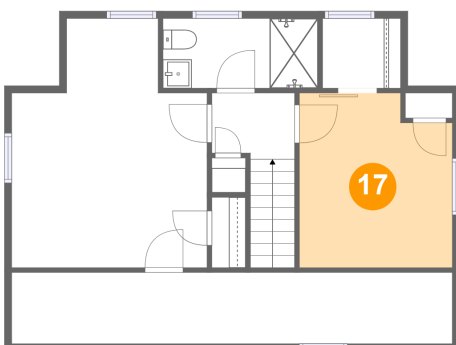

17 Floor 3 - Bedroom

Dimensions: 10'7" x 12'1"
Area: 120 sq. ft
Counted as living area: Yes

Heated: Yes
Finished: Yes
Enclosed: Yes
Contiguous: Yes
Permitted: Yes
Wet space: No
Addition: No
Conversion: No