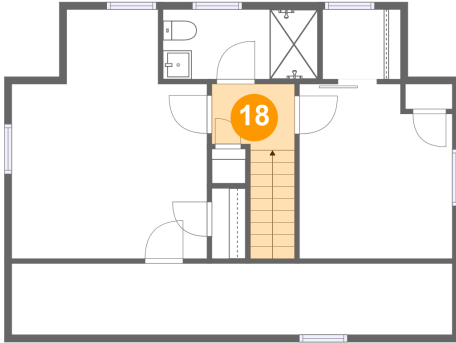

2747 Avenel Avenue Southwest, Raleigh Court,
Roanoke, Roanoke city, Virginia, United States, 24015

18 Floor 3 - Hall

Dimensions: 5'9" x 4'7"
Area: 48 sq. ft
Counted as living area: Yes

Heated: Yes
Finished: Yes
Enclosed: Yes
Contiguous: Yes
Permitted: Yes
Wet space: No
Addition: No
Conversion: No