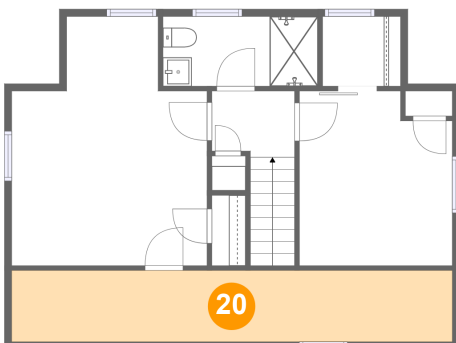

20 Floor 3 - Attic

Dimensions: 30'6" x 4'11"
Area: 150 sq. ft
Counted as living area: No

Heated: No
Finished: No
Enclosed: Yes
Contiguous: Yes
Permitted: Yes
Wet space: No
Addition: No
Conversion: No