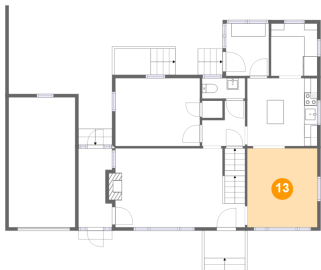

Dimensions: 6'6" x 6'10"
Area: 34 sq. ft
Counted as living area: Yes

Heated: Yes
Finished: Yes
Enclosed: Yes
Contiguous: Yes
Permitted: Yes
Wet space: No
Addition: No
Conversion: No

**2747 Avenel Avenue Southwest, Raleigh Court,
Roanoke, Roanoke city, Virginia, United States, 24015**

12 Floor 2 - Entry

Dimensions: 5'1" x 11'11"
Area: 55 sq. ft
Counted as living area: No

Heated: Yes
Finished: No
Enclosed: Yes
Contiguous: Yes
Permitted: Yes
Wet space: No
Addition: No
Conversion: No

13 Floor 2 - Dining Room