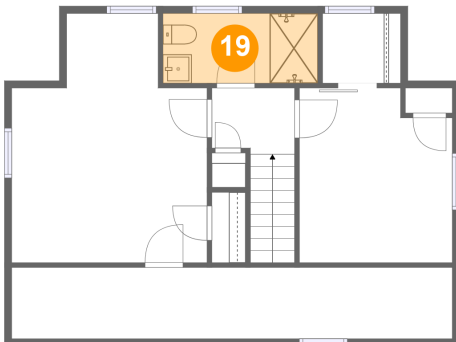

19 Floor 3 - Bath

Dimensions: 10'9" x 4'10"
Area: 52 sq. ft
Counted as living area: Yes

Heated: Yes
Finished: Yes
Enclosed: Yes
Contiguous: Yes
Permitted: Yes
Wet space: Yes
Addition: No
Conversion: No