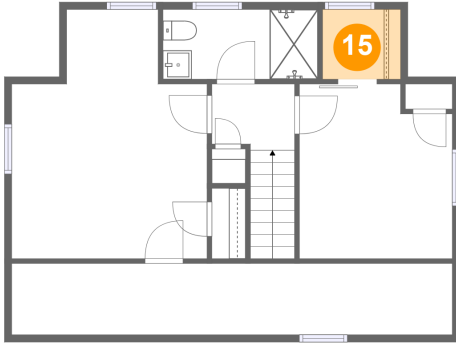

2747 Avenel Avenue Southwest, Raleigh Court,
Roanoke, Roanoke city, Virginia, United States, 24015

15 Floor 3 - W.I.C.

Dimensions: 5'4" x 4'10"
Area: 26 sq. ft
Counted as living area: Yes

Heated: Yes
Finished: Yes
Enclosed: Yes
Contiguous: Yes
Permitted: Yes
Wet space: No
Addition: No
Conversion: No