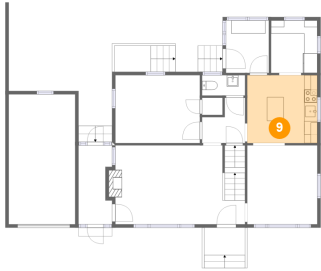

**2747 Avenel Avenue Southwest, Raleigh Court,
Roanoke, Roanoke city, Virginia, United States, 24015**

9 Floor 2 - Kitchen

Dimensions: 10'7" x 10'3"
Area: 108 sq. ft
Counted as living area: Yes

Heated: Yes
Finished: Yes
Enclosed: Yes
Contiguous: Yes
Permitted: Yes
Wet space: No
Addition: No
Conversion: No