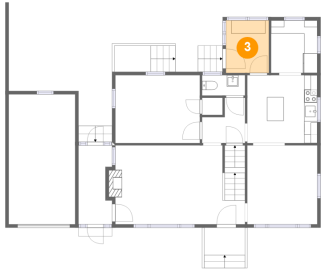

**2747 Avenel Avenue Southwest, Raleigh Court,
Roanoke, Roanoke city, Virginia, United States, 24015**

3 Floor 2 - Entry

Dimensions: 6'6" x 7'11"
Area: 51 sq. ft
Counted as living area: Yes

Heated: Yes
Finished: Yes
Enclosed: Yes
Contiguous: Yes
Permitted: Yes
Wet space: No
Addition: No
Conversion: No