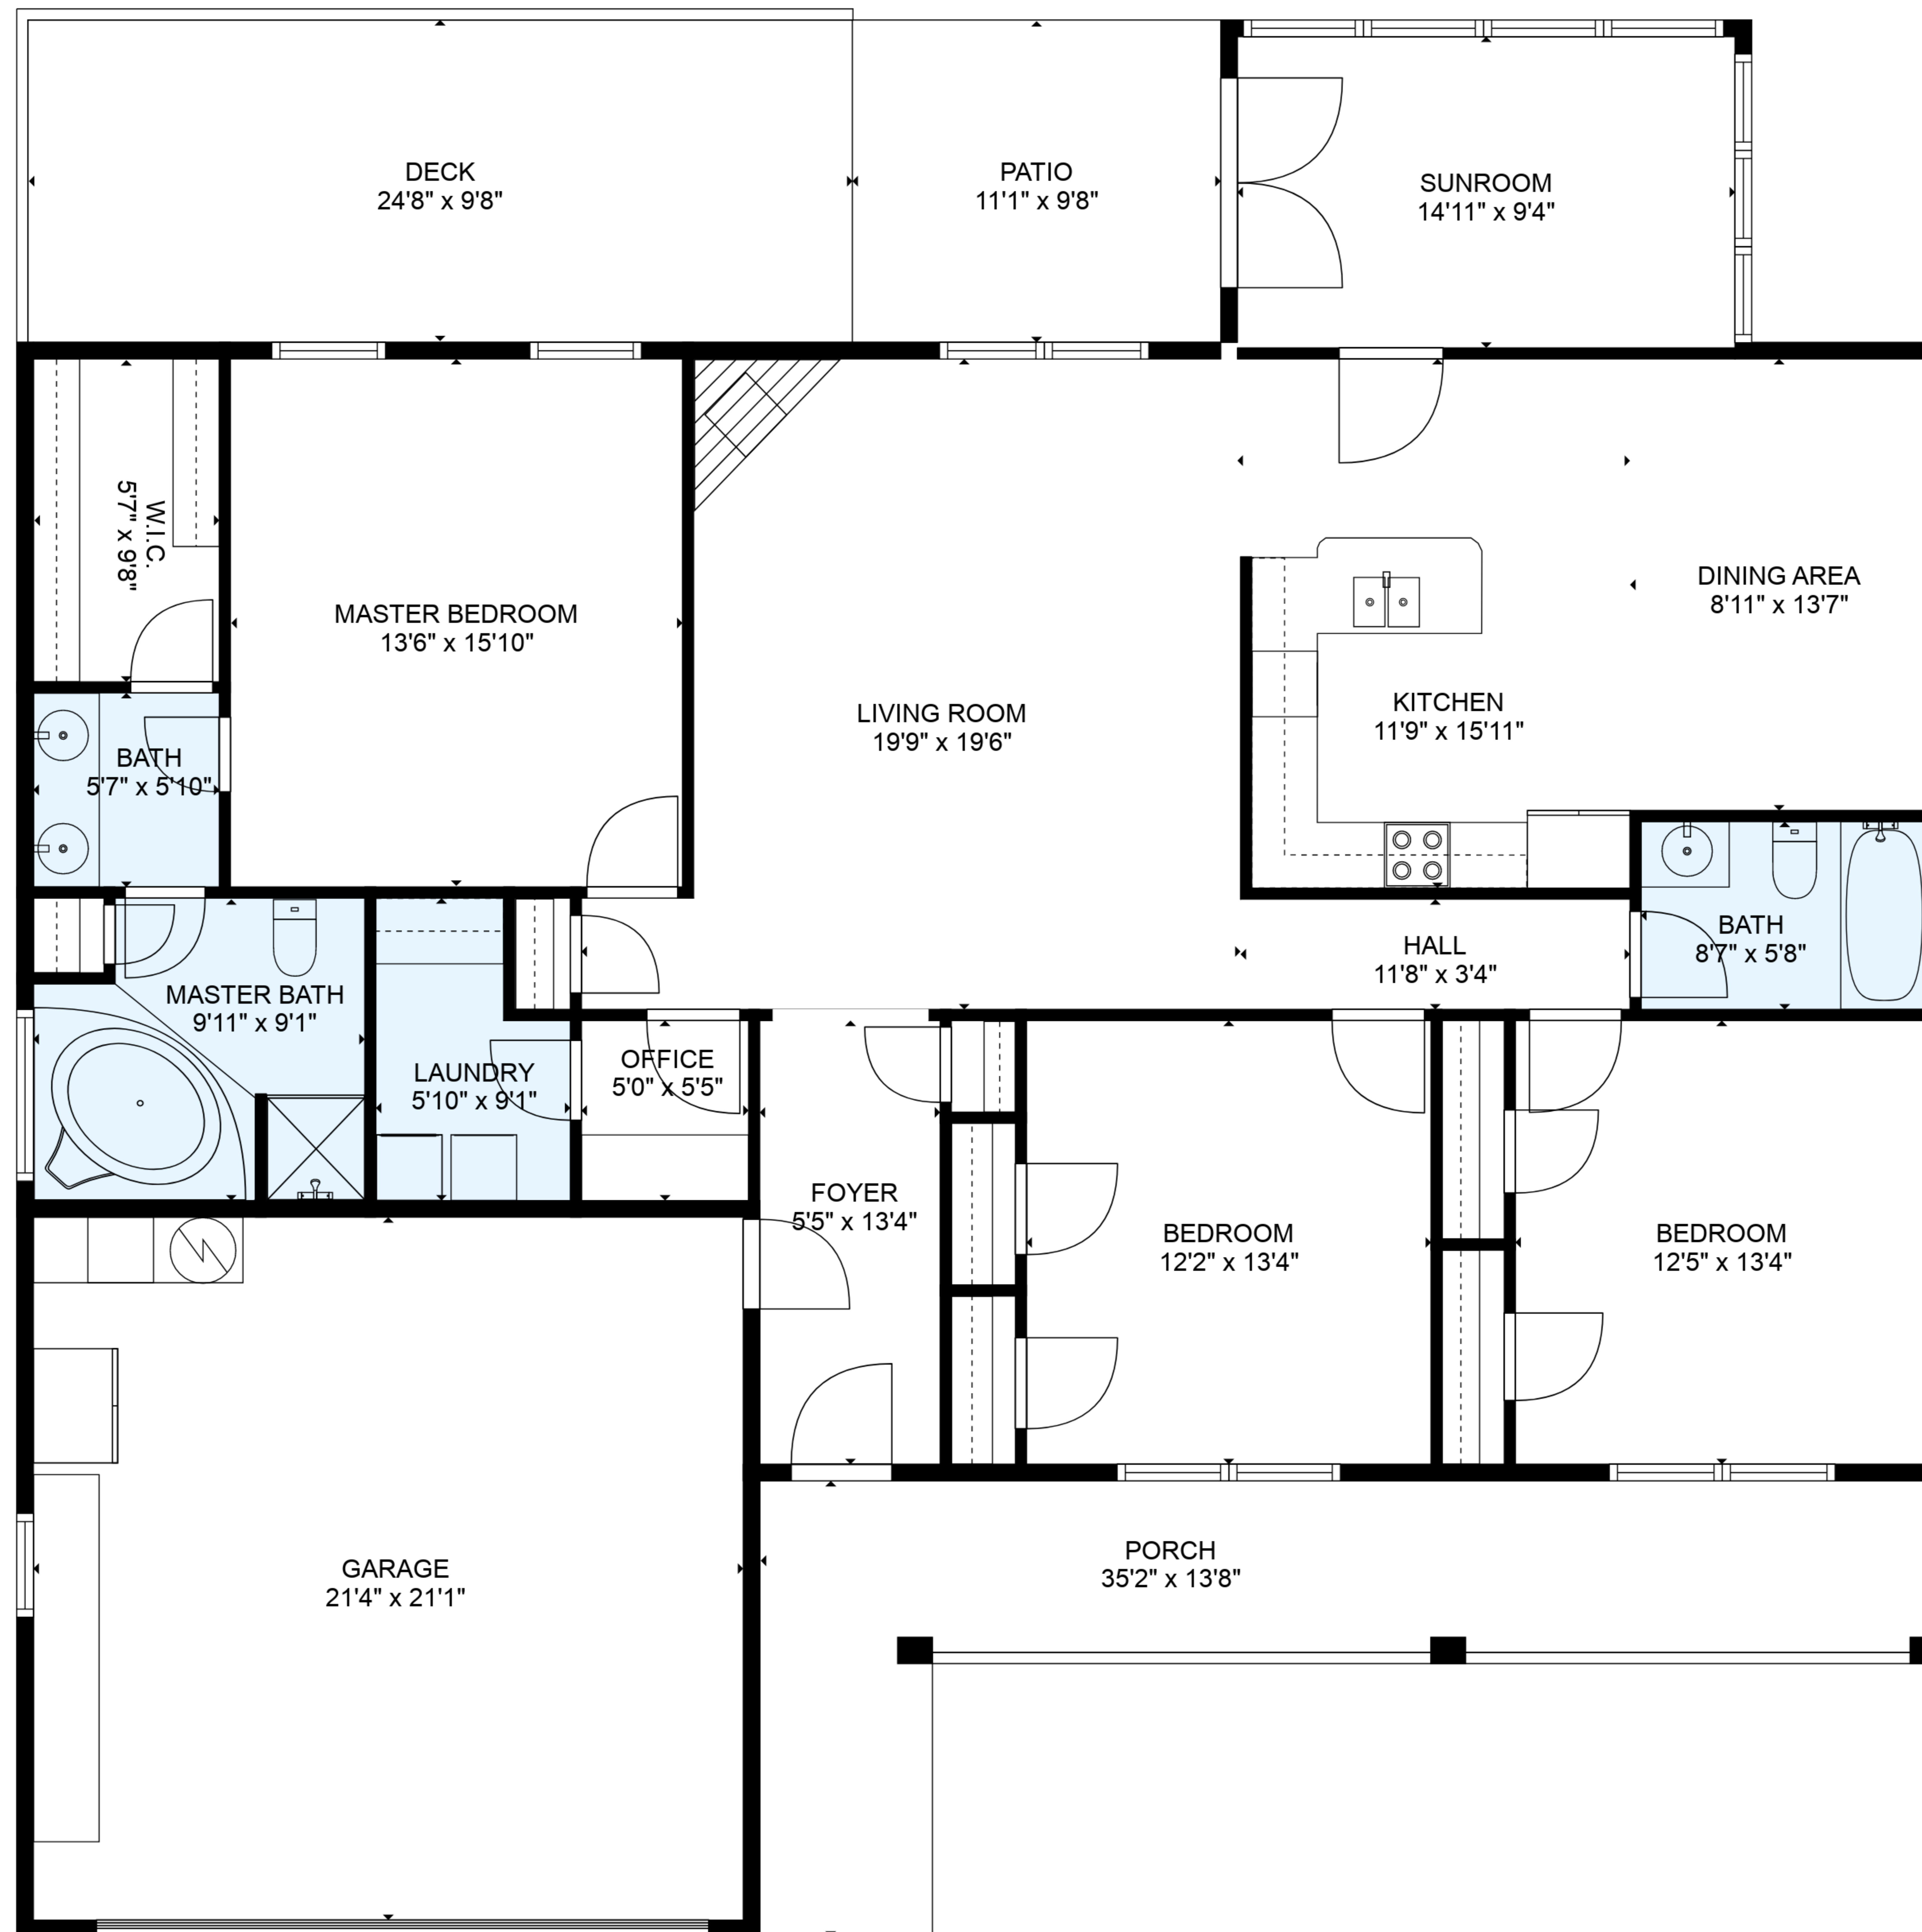

TOTAL: 1859 sq. ft

FLOOR 1: 1859 sq. ft

EXCLUDED AREAS: GARAGE: 449 sq. ft, PORCH: 226 sq. ft, PATIO: 107 sq. ft,
DECK: 239 sq. ft

FLOOR PLAN CREATED BY CUBICASA APP. MEASUREMENTS DEEMED HIGHLY RELIABLE BUT NOT GUARANTEED.