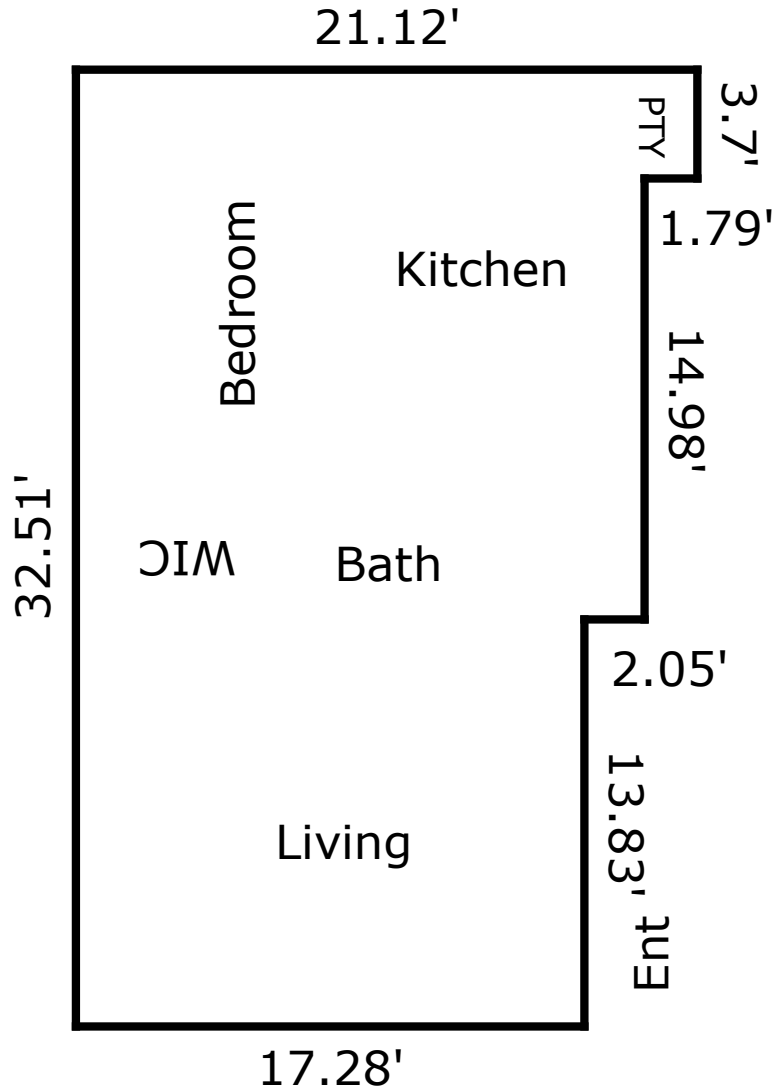

Building Sketch

Borrower/Client			
Property Address 5805 Hunting Ridge Lane, #J			
City Charlotte	County	State NC	Zip Code 28215
Lender			

(The measured square footage for this Condominium is calculated by interior dimensions only.)

TOTAL Sketch by a la mode

Area Calculations Summary

Living Area	
Main Level	606.69 Sq ft
Total Living Area (Rounded):	607 Sq ft