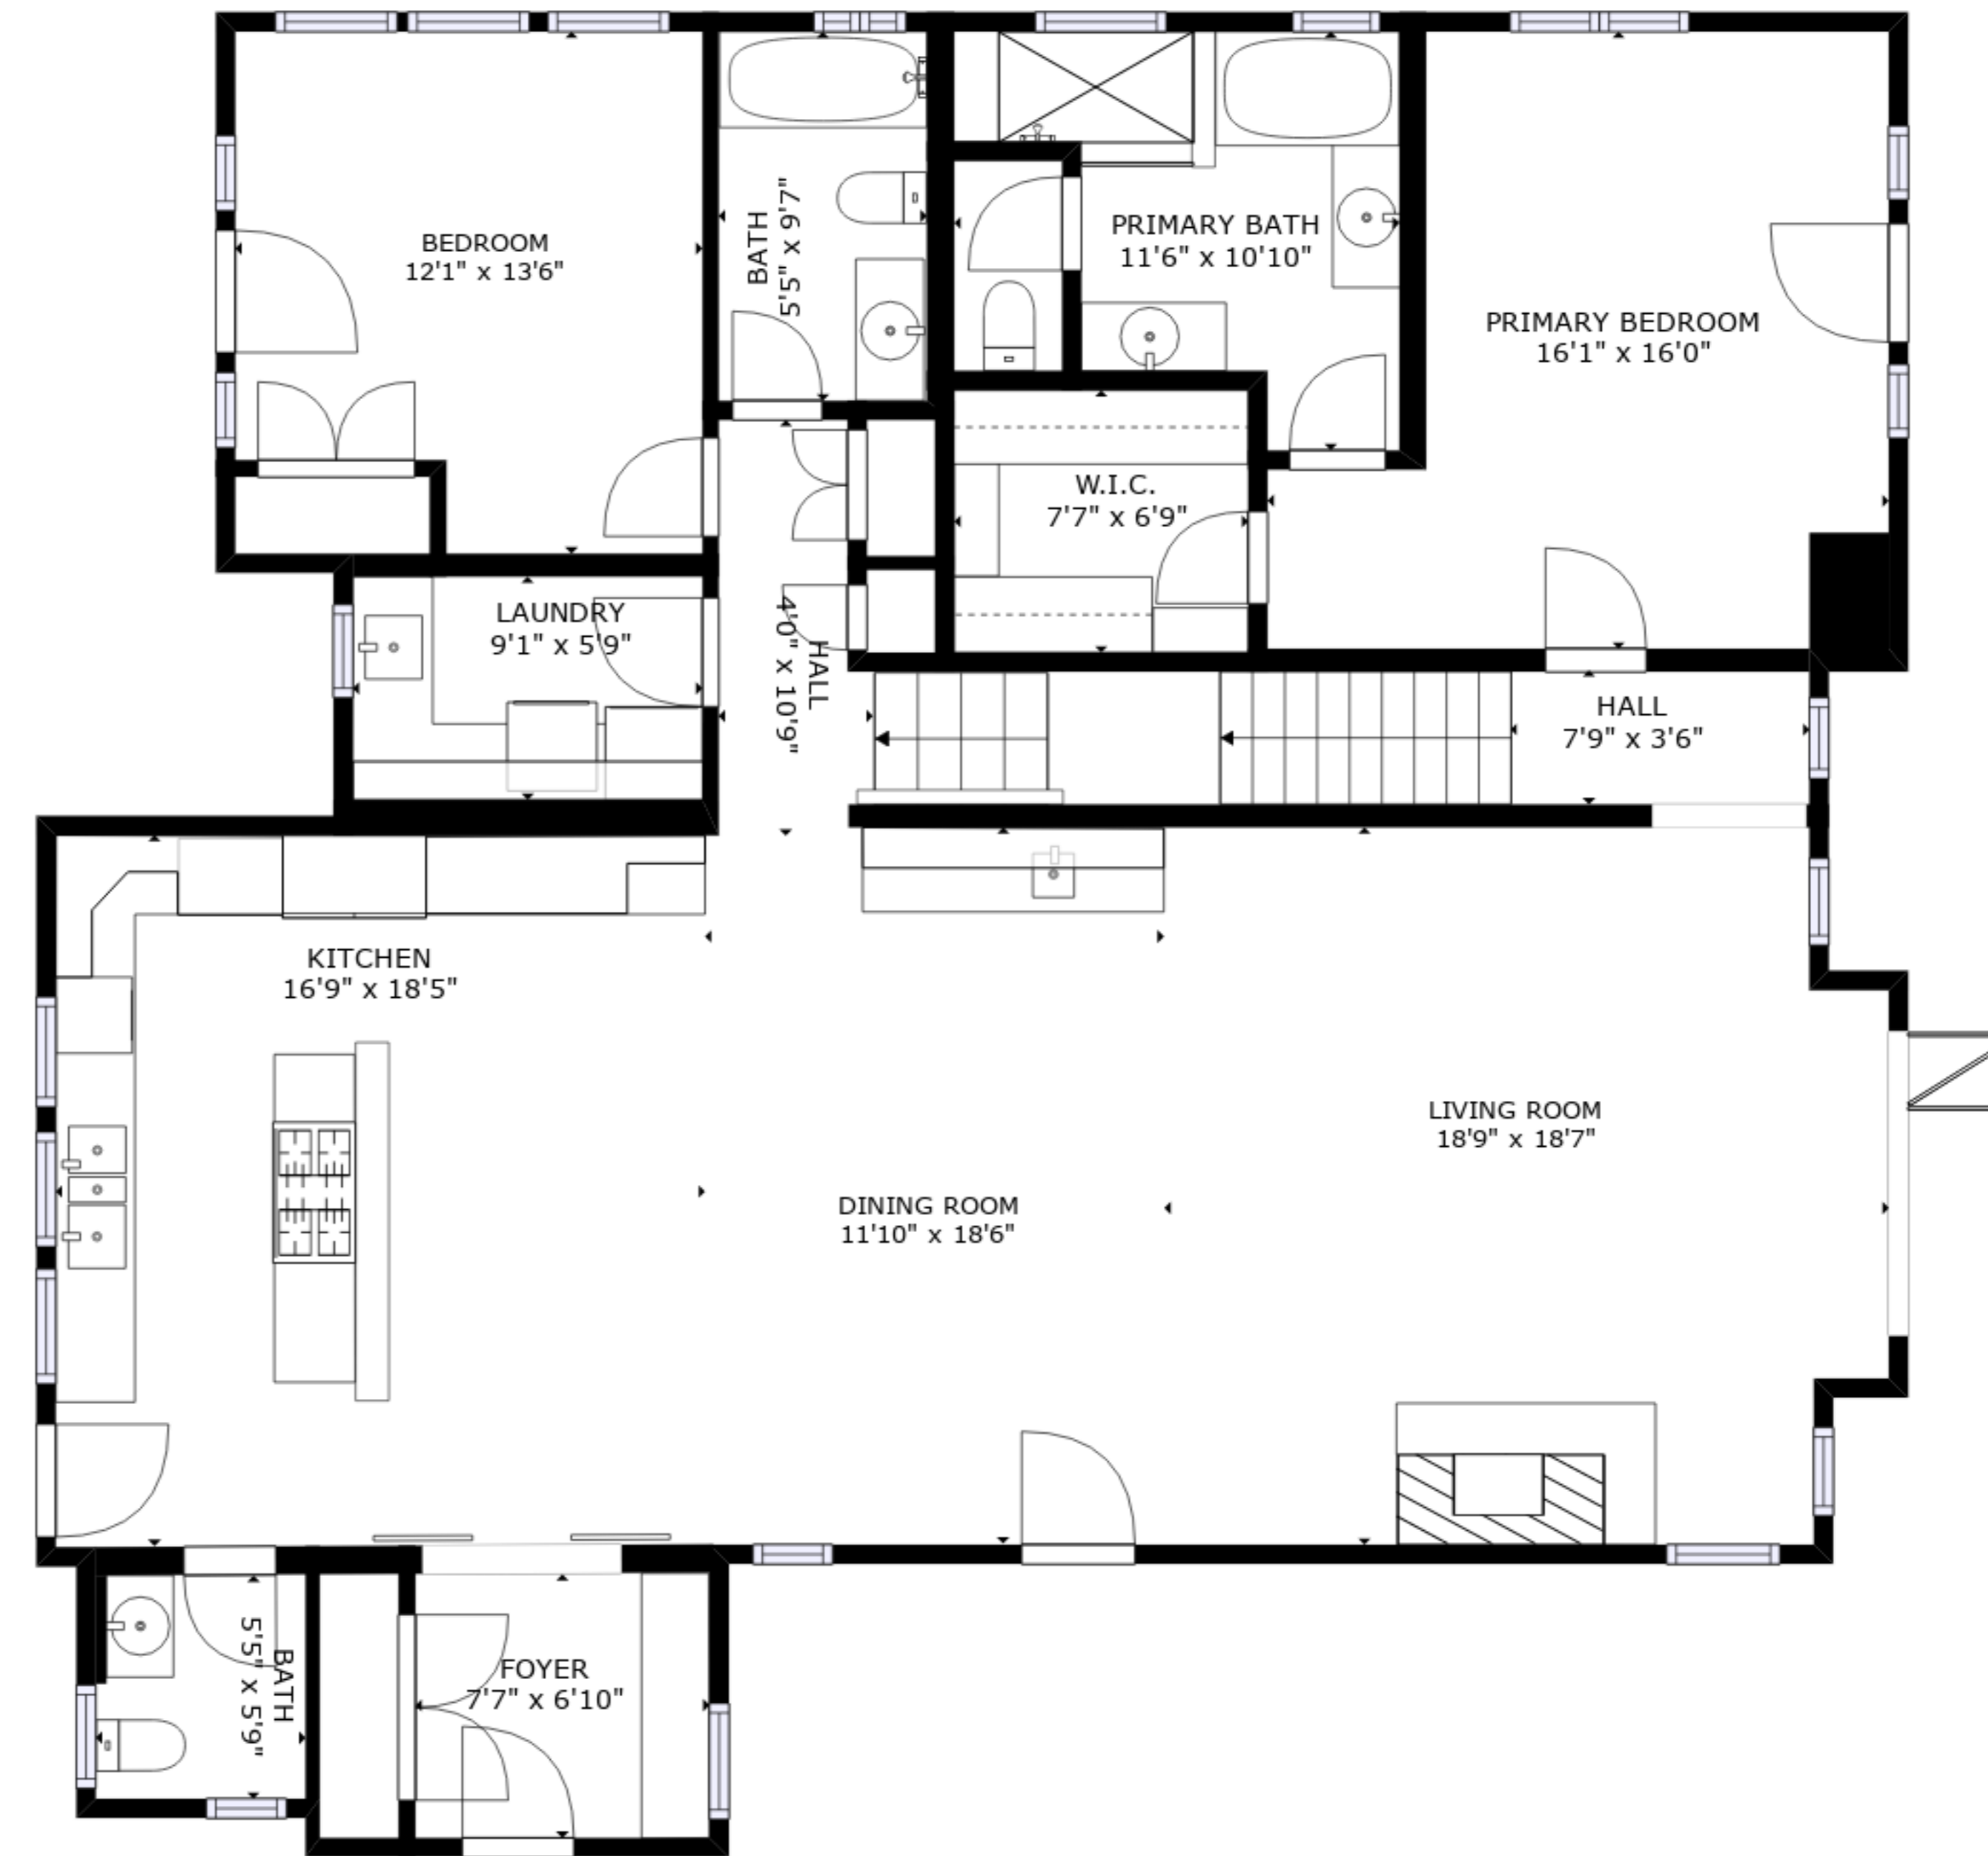

FLOOR 3

FLOOR 1

FLOOR 2

GROSS INTERNAL AREA
 FLOOR 1: 730 sq. ft, FLOOR 2: 1824 sq. ft
 FLOOR 3: 609 sq. ft, EXCLUDED AREAS:
 GARAGE: 668 sq. ft
 TOTAL: 3164 sq. ft

SIZES AND DIMENSIONS ARE APPROXIMATE, ACTUAL MAY VARY.