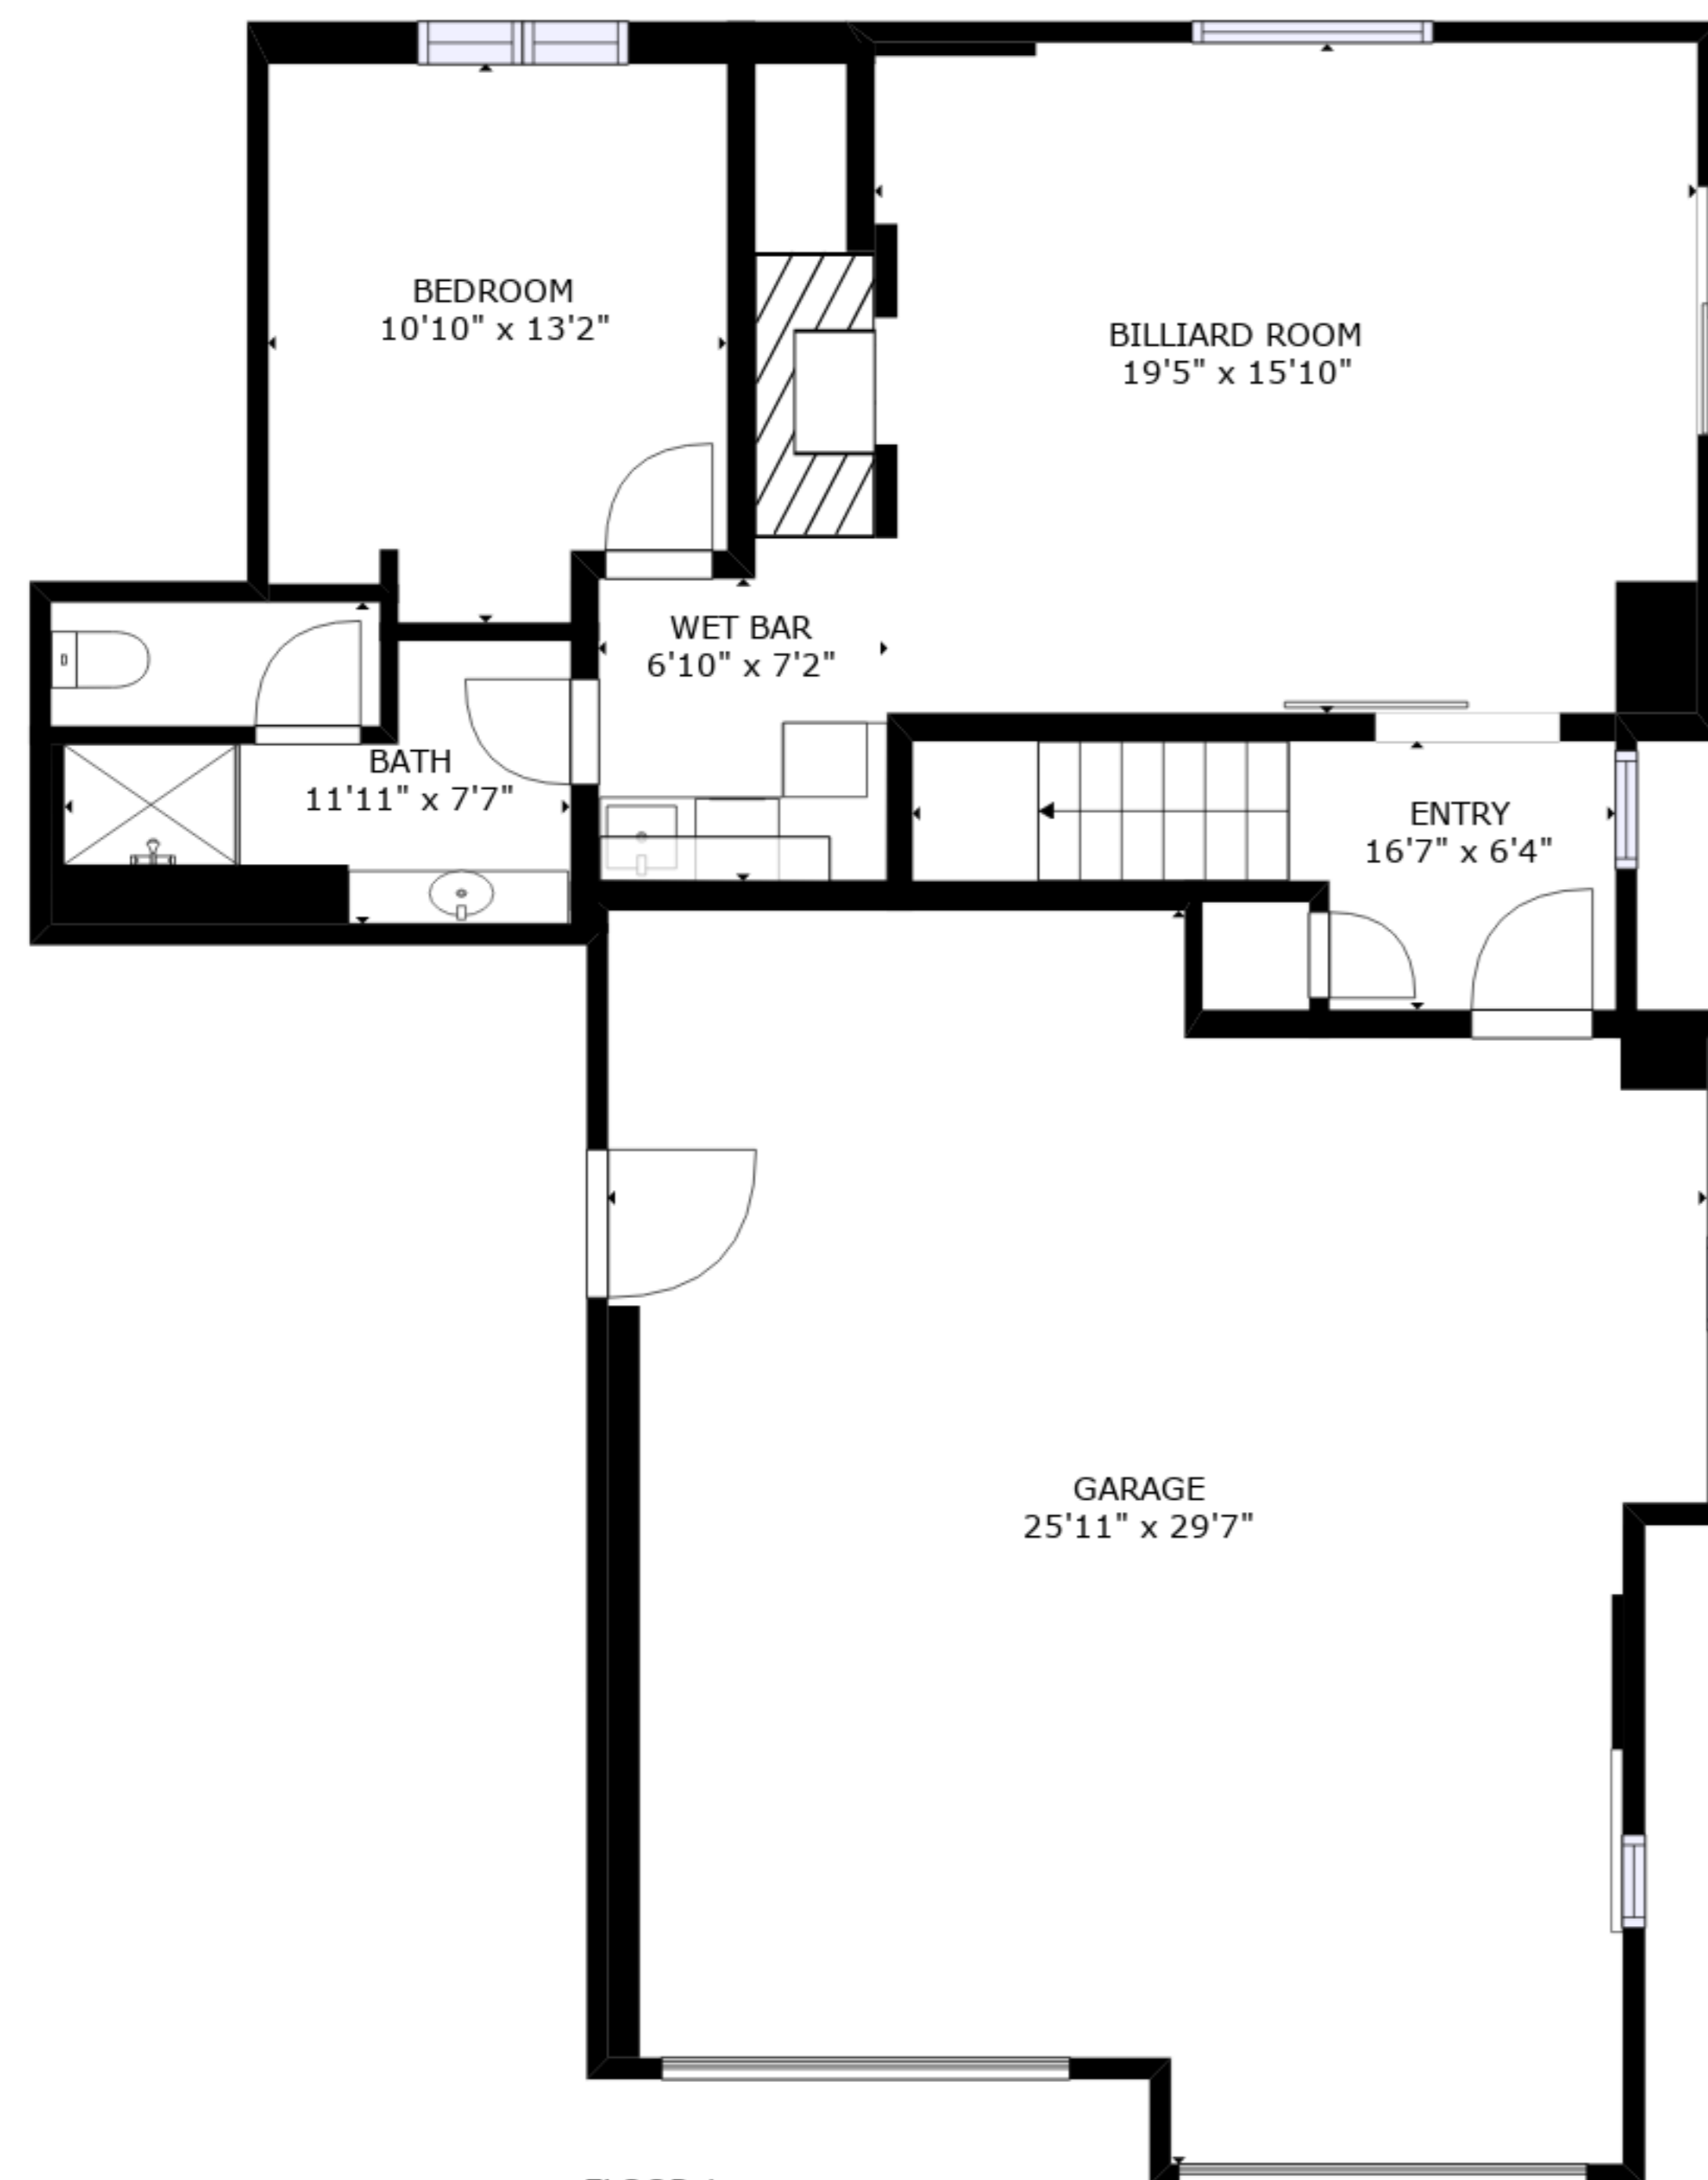

FLOOR 3

FLOOR 1

FLOOR 2

GROSS INTERNAL AREA
 FLOOR 1: 730 sq. ft, FLOOR 2: 1824 sq. ft
 FLOOR 3: 609 sq. ft, EXCLUDED AREAS:
 GARAGE: 668 sq. ft
 TOTAL: 3164 sq. ft

SIZES AND DIMENSIONS ARE APPROXIMATE, ACTUAL MAY VARY.