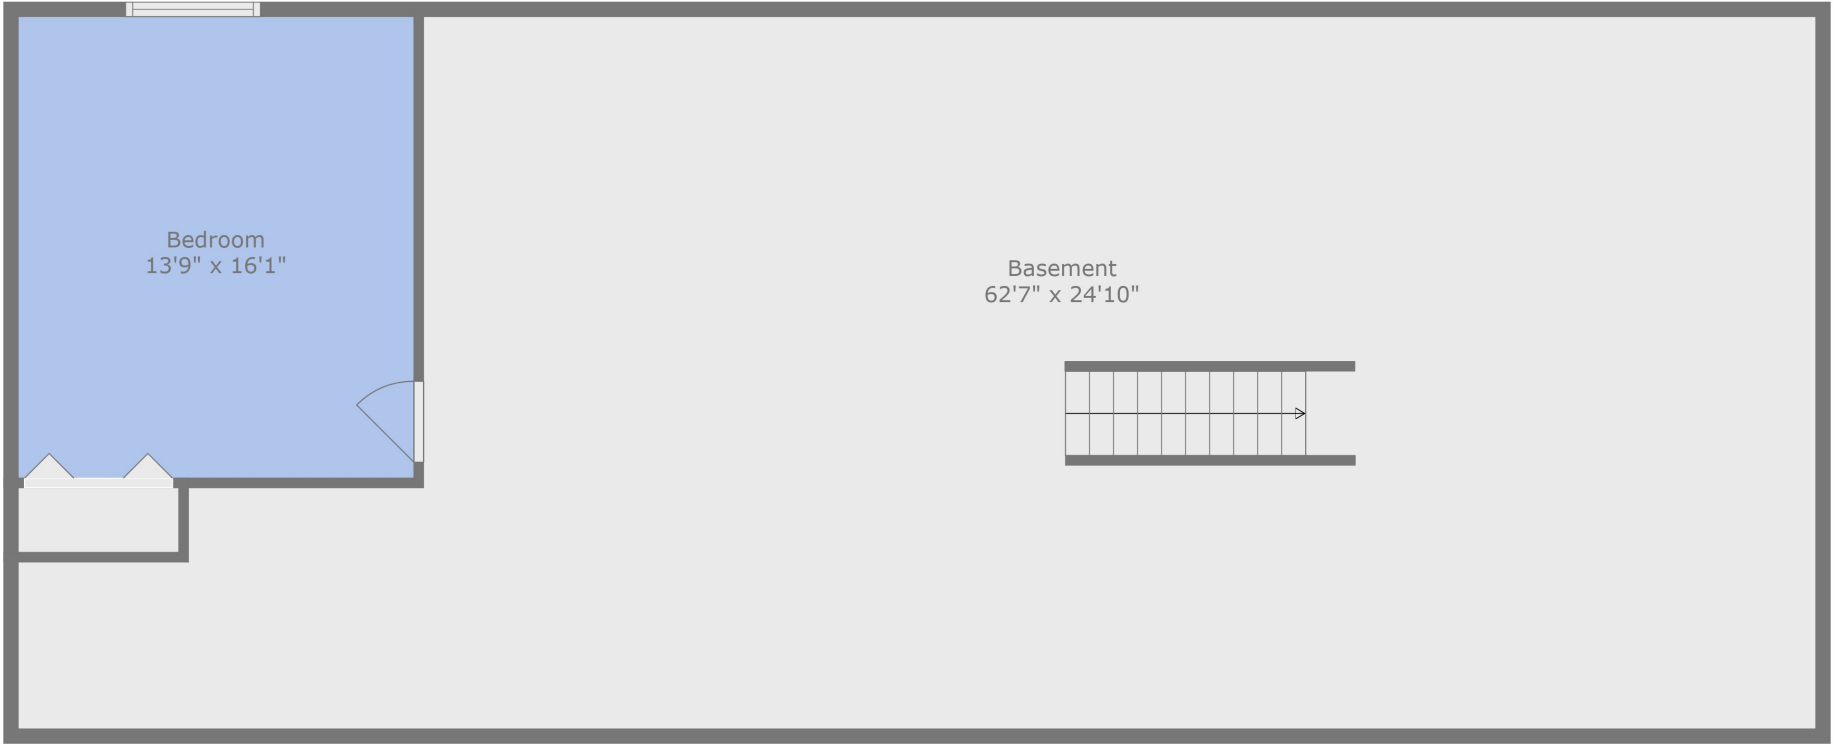

TOTAL: 1568 sq. ft

Below Ground: 17 sq. ft, FLOOR 2: 1551 sq. ft
 EXCLUDED AREAS: BEDROOM: 230 sq. ft, BASEMENT: 1305 sq. ft, GARAGE: 567 sq. ft,
 STORAGE: 157 sq. ft, DECK: 388 sq. ft

Measurements Are Deemed Highly Reliable, But Not Guaranteed.