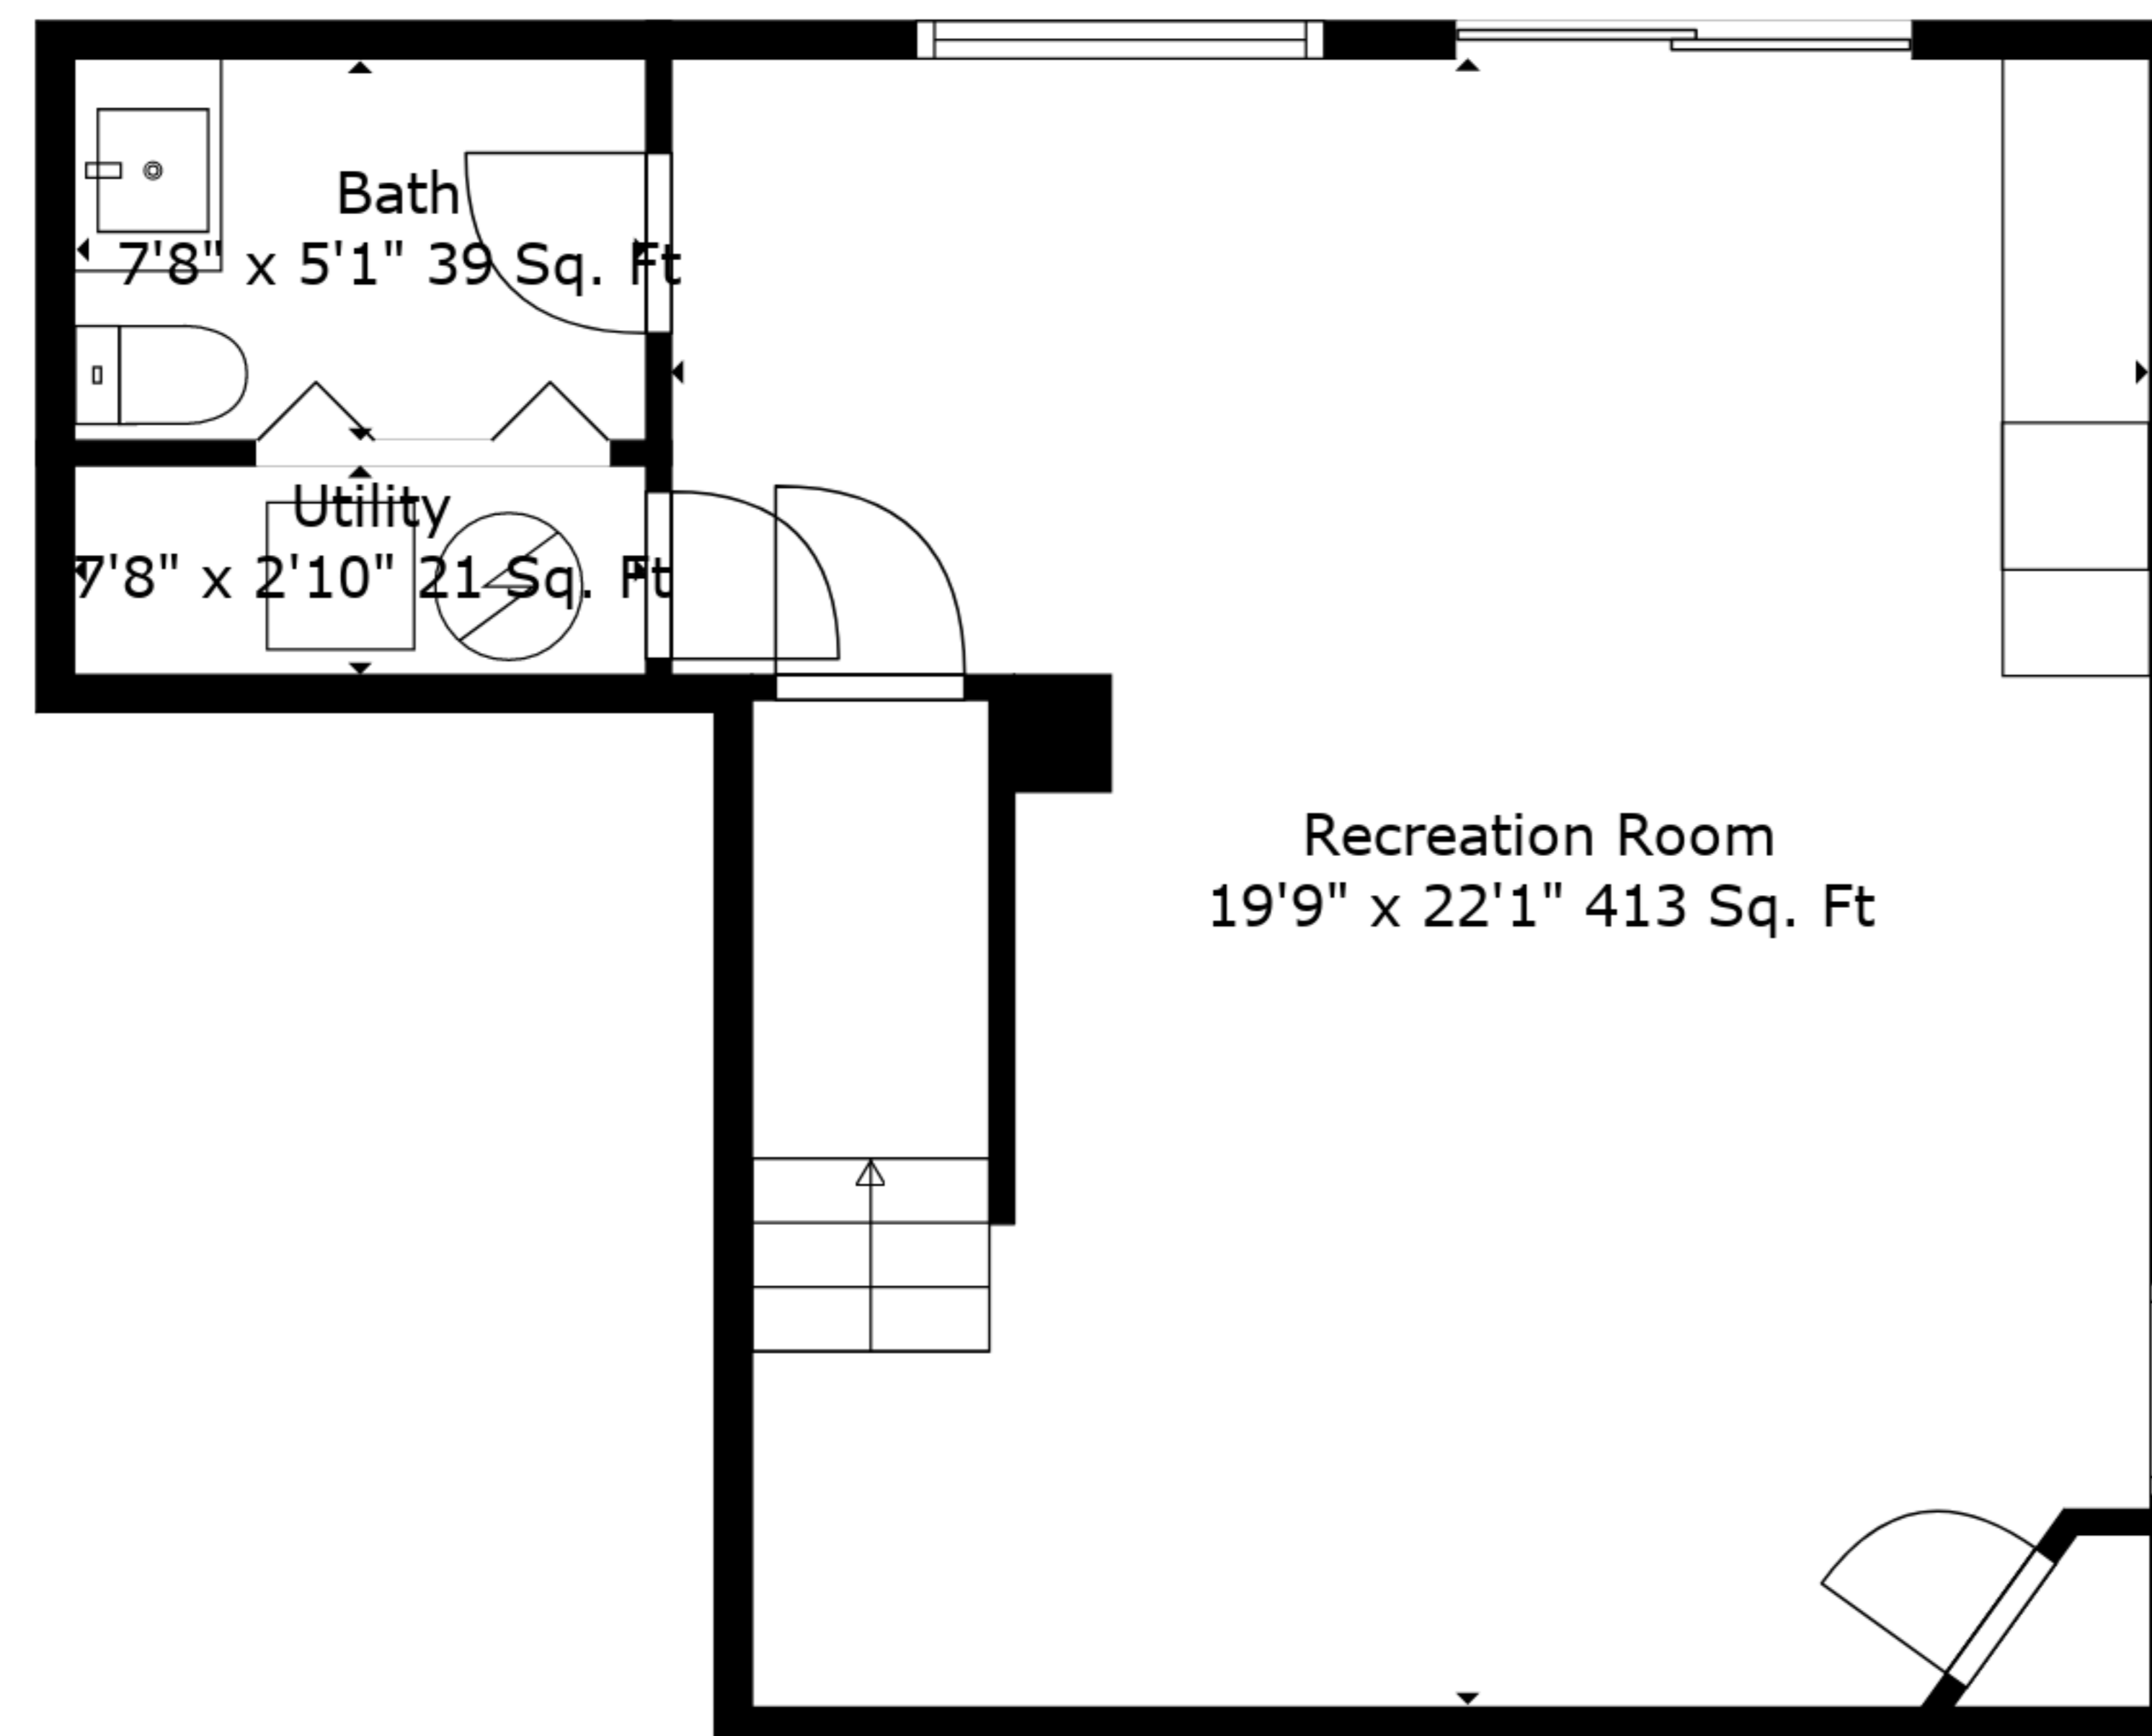

TOTAL: 1719 sq. ft
BELOW GROUND: 468 sq. ft, FLOOR 2: 561 sq. ft, FLOOR 3: 690 sq. ft
EXCLUDED AREAS: UTILITY: 21 sq. ft, GARAGE: 377 sq. ft

Measurements Are Deemed Highly Reliable But Not Guaranteed.

TOTAL: 1719 sq. ft

BELOW GROUND: 468 sq. ft, FLOOR 2: 561 sq. ft, FLOOR 3: 690 sq. ft
EXCLUDED AREAS: UTILITY: 21 sq. ft, GARAGE: 377 sq. ft

Measurements Are Deemed Highly Reliable But Not Guaranteed.

TOTAL: 1719 sq. ft

BELOW GROUND: 468 sq. ft, FLOOR 2: 561 sq. ft, FLOOR 3: 690 sq. ft
 EXCLUDED AREAS: UTILITY: 21 sq. ft, GARAGE: 377 sq. ft

Measurements Are Deemed Highly Reliable But Not Guaranteed.

Floor 2

Floor 3

Floor 1

TOTAL: 1719 sq. ft
 BELOW GROUND: 468 sq. ft, FLOOR 2: 561 sq. ft, FLOOR 3: 690 sq. ft
 EXCLUDED AREAS: UTILITY: 21 sq. ft, GARAGE: 377 sq. ft