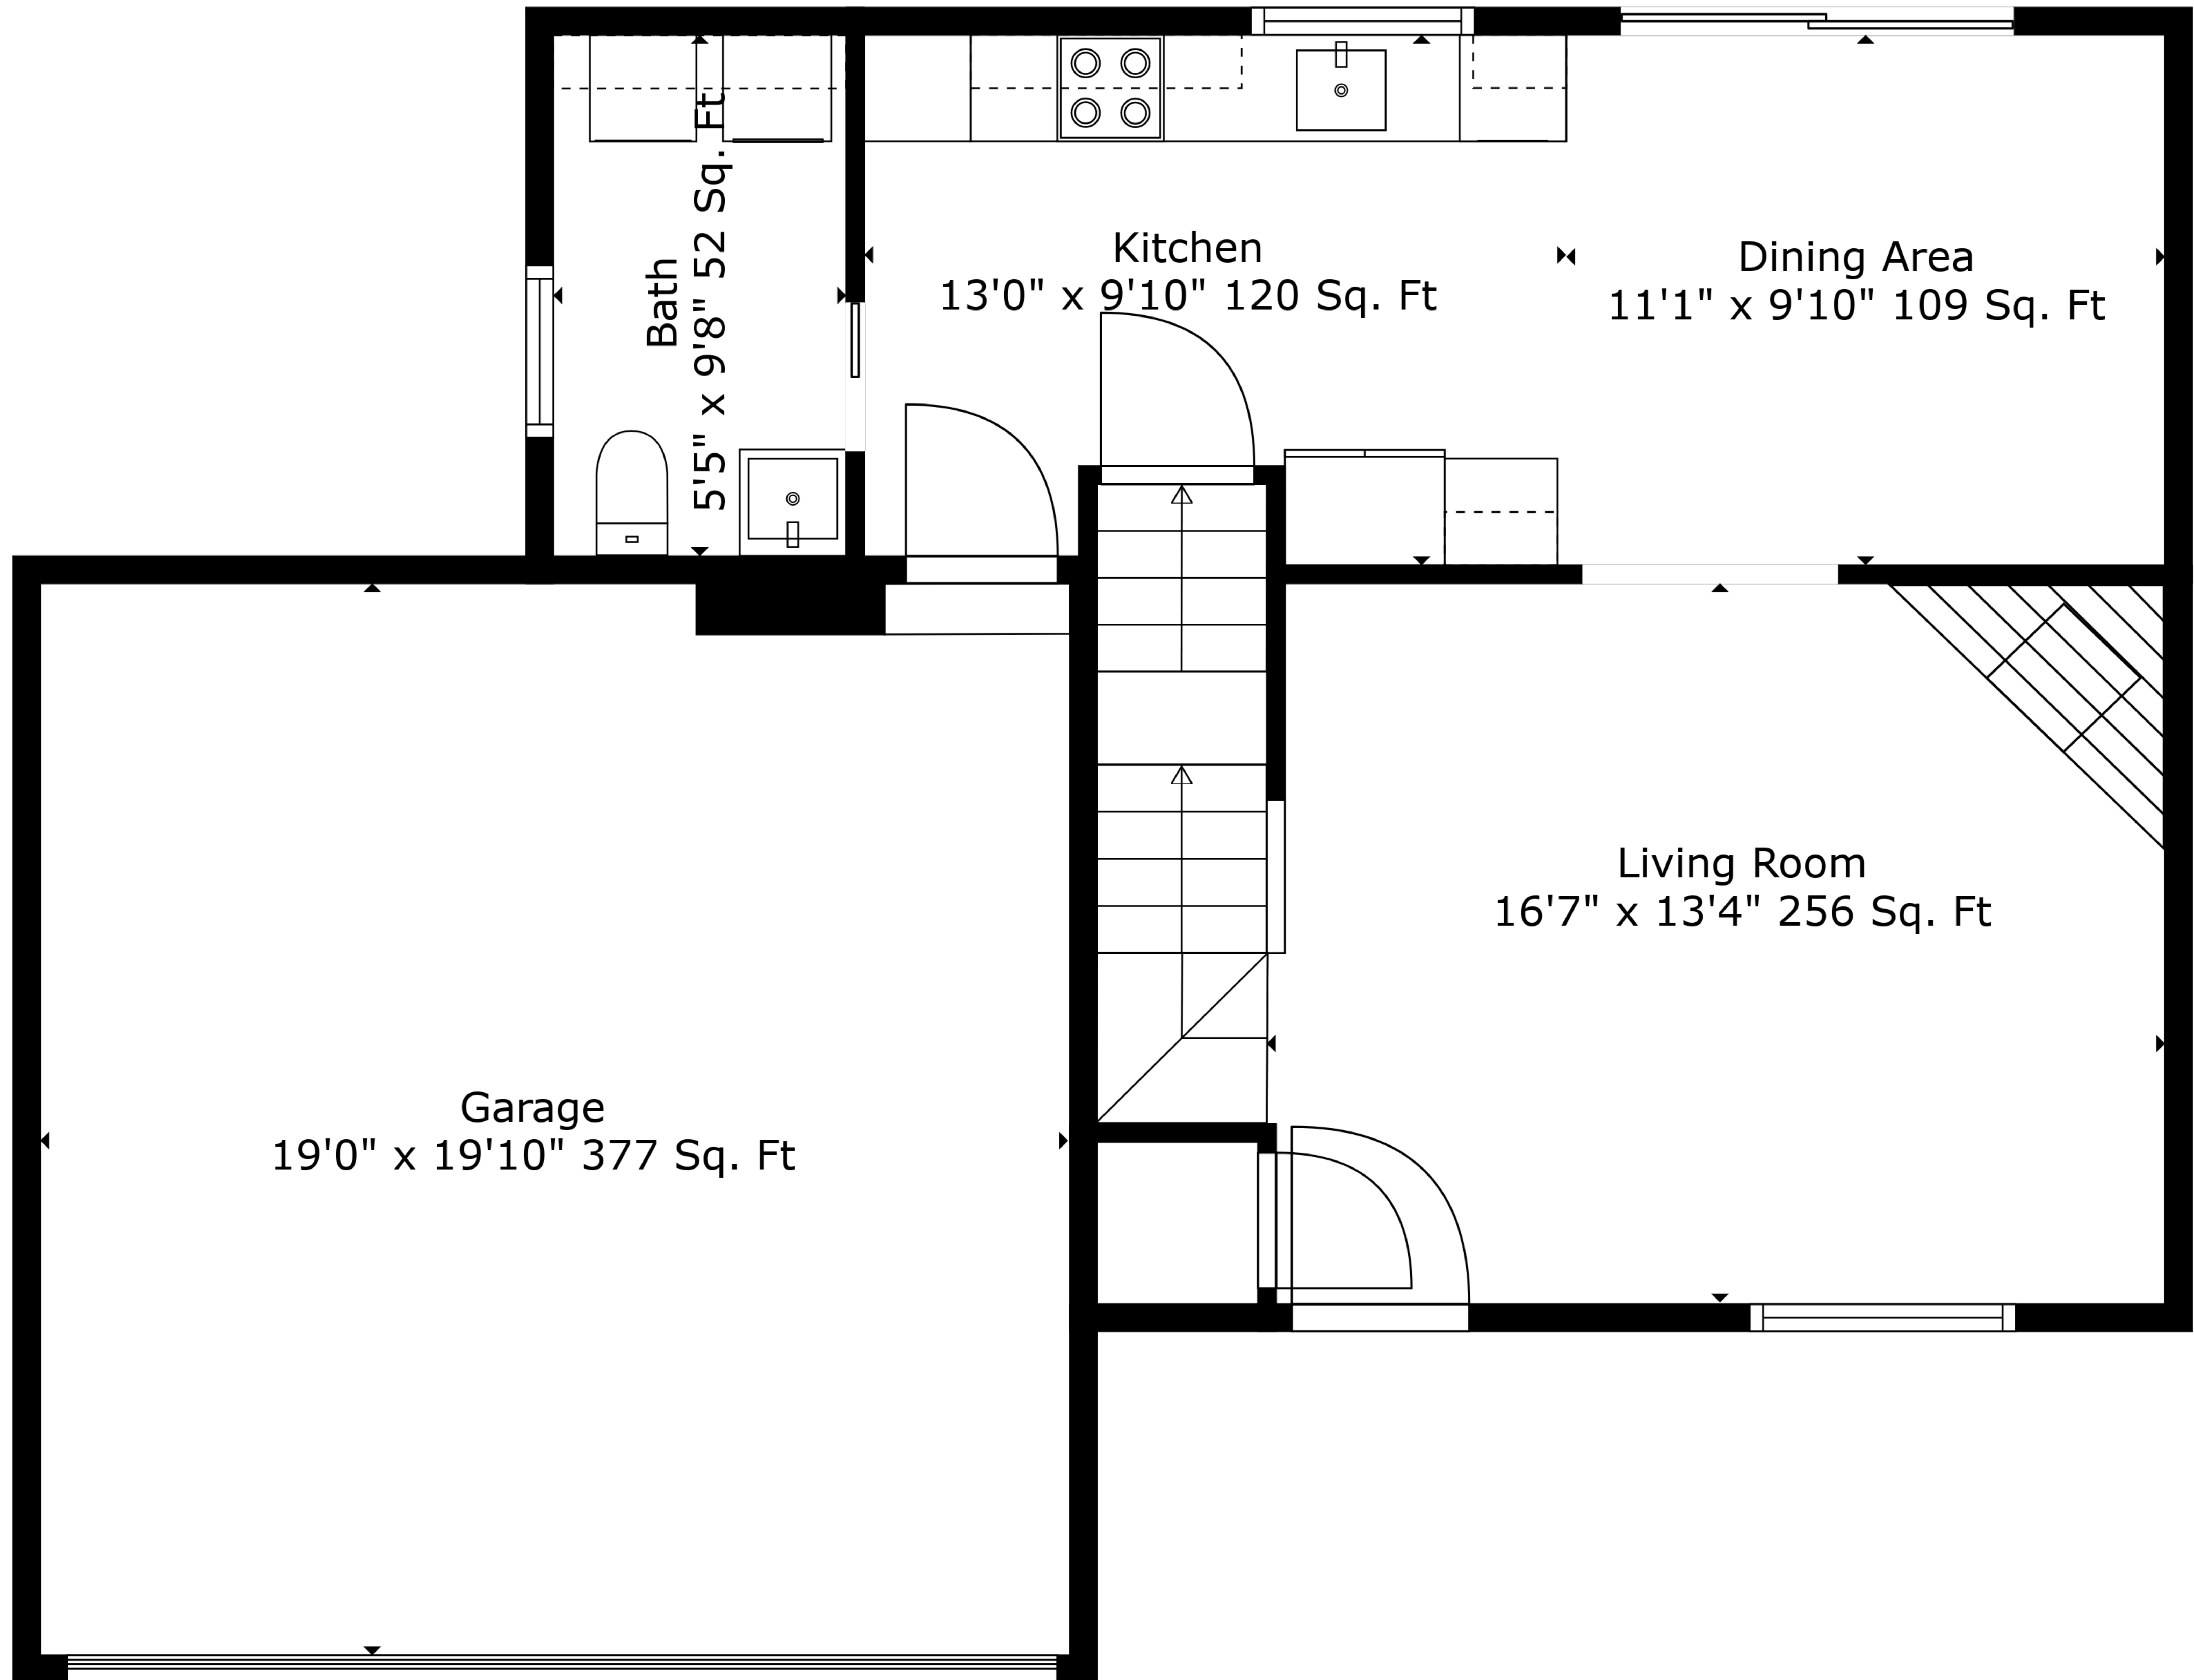

TOTAL: 1719 sq. ft
BELOW GROUND: 468 sq. ft, FLOOR 2: 561 sq. ft, FLOOR 3: 690 sq. ft
EXCLUDED AREAS: UTILITY: 21 sq. ft, GARAGE: 377 sq. ft

Measurements Are Deemed Highly Reliable But Not Guaranteed.

TOTAL: 1719 sq. ft

BELOW GROUND: 468 sq. ft, FLOOR 2: 561 sq. ft, FLOOR 3: 690 sq. ft
EXCLUDED AREAS: UTILITY: 21 sq. ft, GARAGE: 377 sq. ft

Measurements Are Deemed Highly Reliable But Not Guaranteed.

TOTAL: 1719 sq. ft

BELOW GROUND: 468 sq. ft, FLOOR 2: 561 sq. ft, FLOOR 3: 690 sq. ft
 EXCLUDED AREAS: UTILITY: 21 sq. ft, GARAGE: 377 sq. ft

Measurements Are Deemed Highly Reliable But Not Guaranteed.

Floor 2

Floor 3

Floor 1

TOTAL: 1719 sq. ft
 BELOW GROUND: 468 sq. ft, FLOOR 2: 561 sq. ft, FLOOR 3: 690 sq. ft
 EXCLUDED AREAS: UTILITY: 21 sq. ft, GARAGE: 377 sq. ft