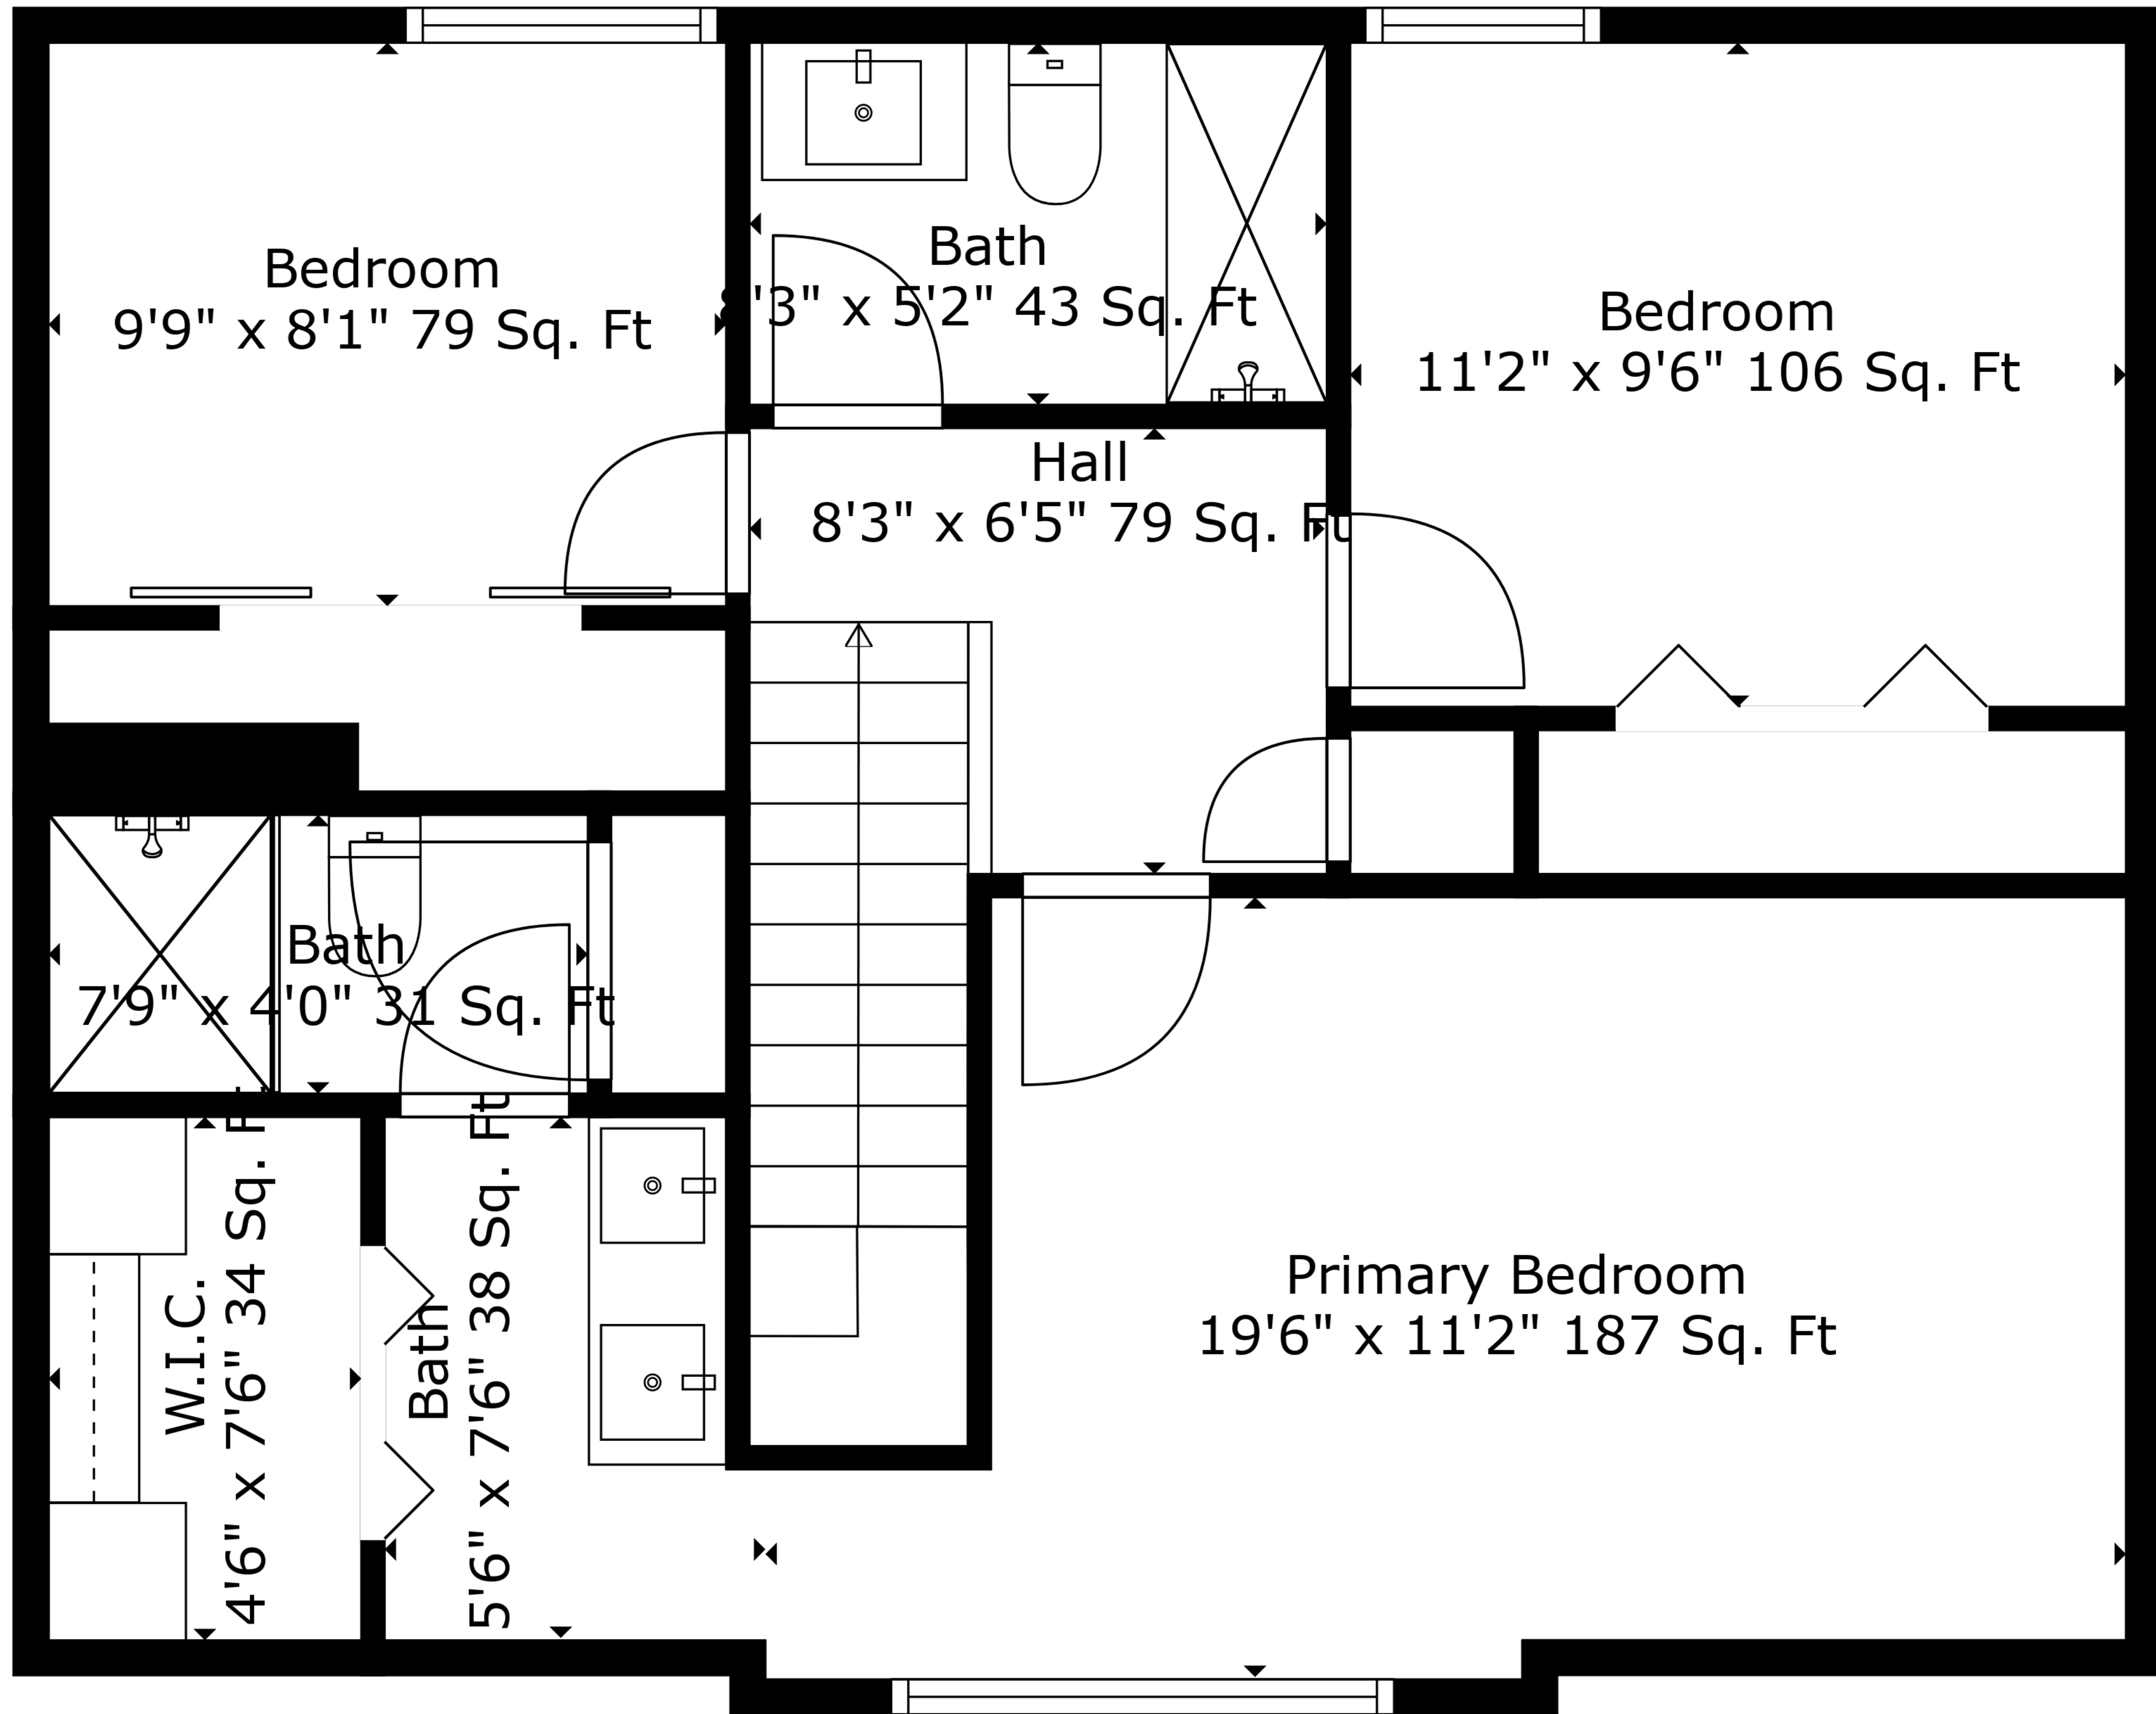

TOTAL: 1719 sq. ft
BELOW GROUND: 468 sq. ft, FLOOR 2: 561 sq. ft, FLOOR 3: 690 sq. ft
EXCLUDED AREAS: UTILITY: 21 sq. ft, GARAGE: 377 sq. ft

Measurements Are Deemed Highly Reliable But Not Guaranteed.

TOTAL: 1719 sq. ft

BELOW GROUND: 468 sq. ft, FLOOR 2: 561 sq. ft, FLOOR 3: 690 sq. ft
EXCLUDED AREAS: UTILITY: 21 sq. ft, GARAGE: 377 sq. ft

Measurements Are Deemed Highly Reliable But Not Guaranteed.

TOTAL: 1719 sq. ft

BELOW GROUND: 468 sq. ft, FLOOR 2: 561 sq. ft, FLOOR 3: 690 sq. ft
 EXCLUDED AREAS: UTILITY: 21 sq. ft, GARAGE: 377 sq. ft

Measurements Are Deemed Highly Reliable But Not Guaranteed.

Floor 2

Floor 3

Floor 1

TOTAL: 1719 sq. ft
 BELOW GROUND: 468 sq. ft, FLOOR 2: 561 sq. ft, FLOOR 3: 690 sq. ft
 EXCLUDED AREAS: UTILITY: 21 sq. ft, GARAGE: 377 sq. ft