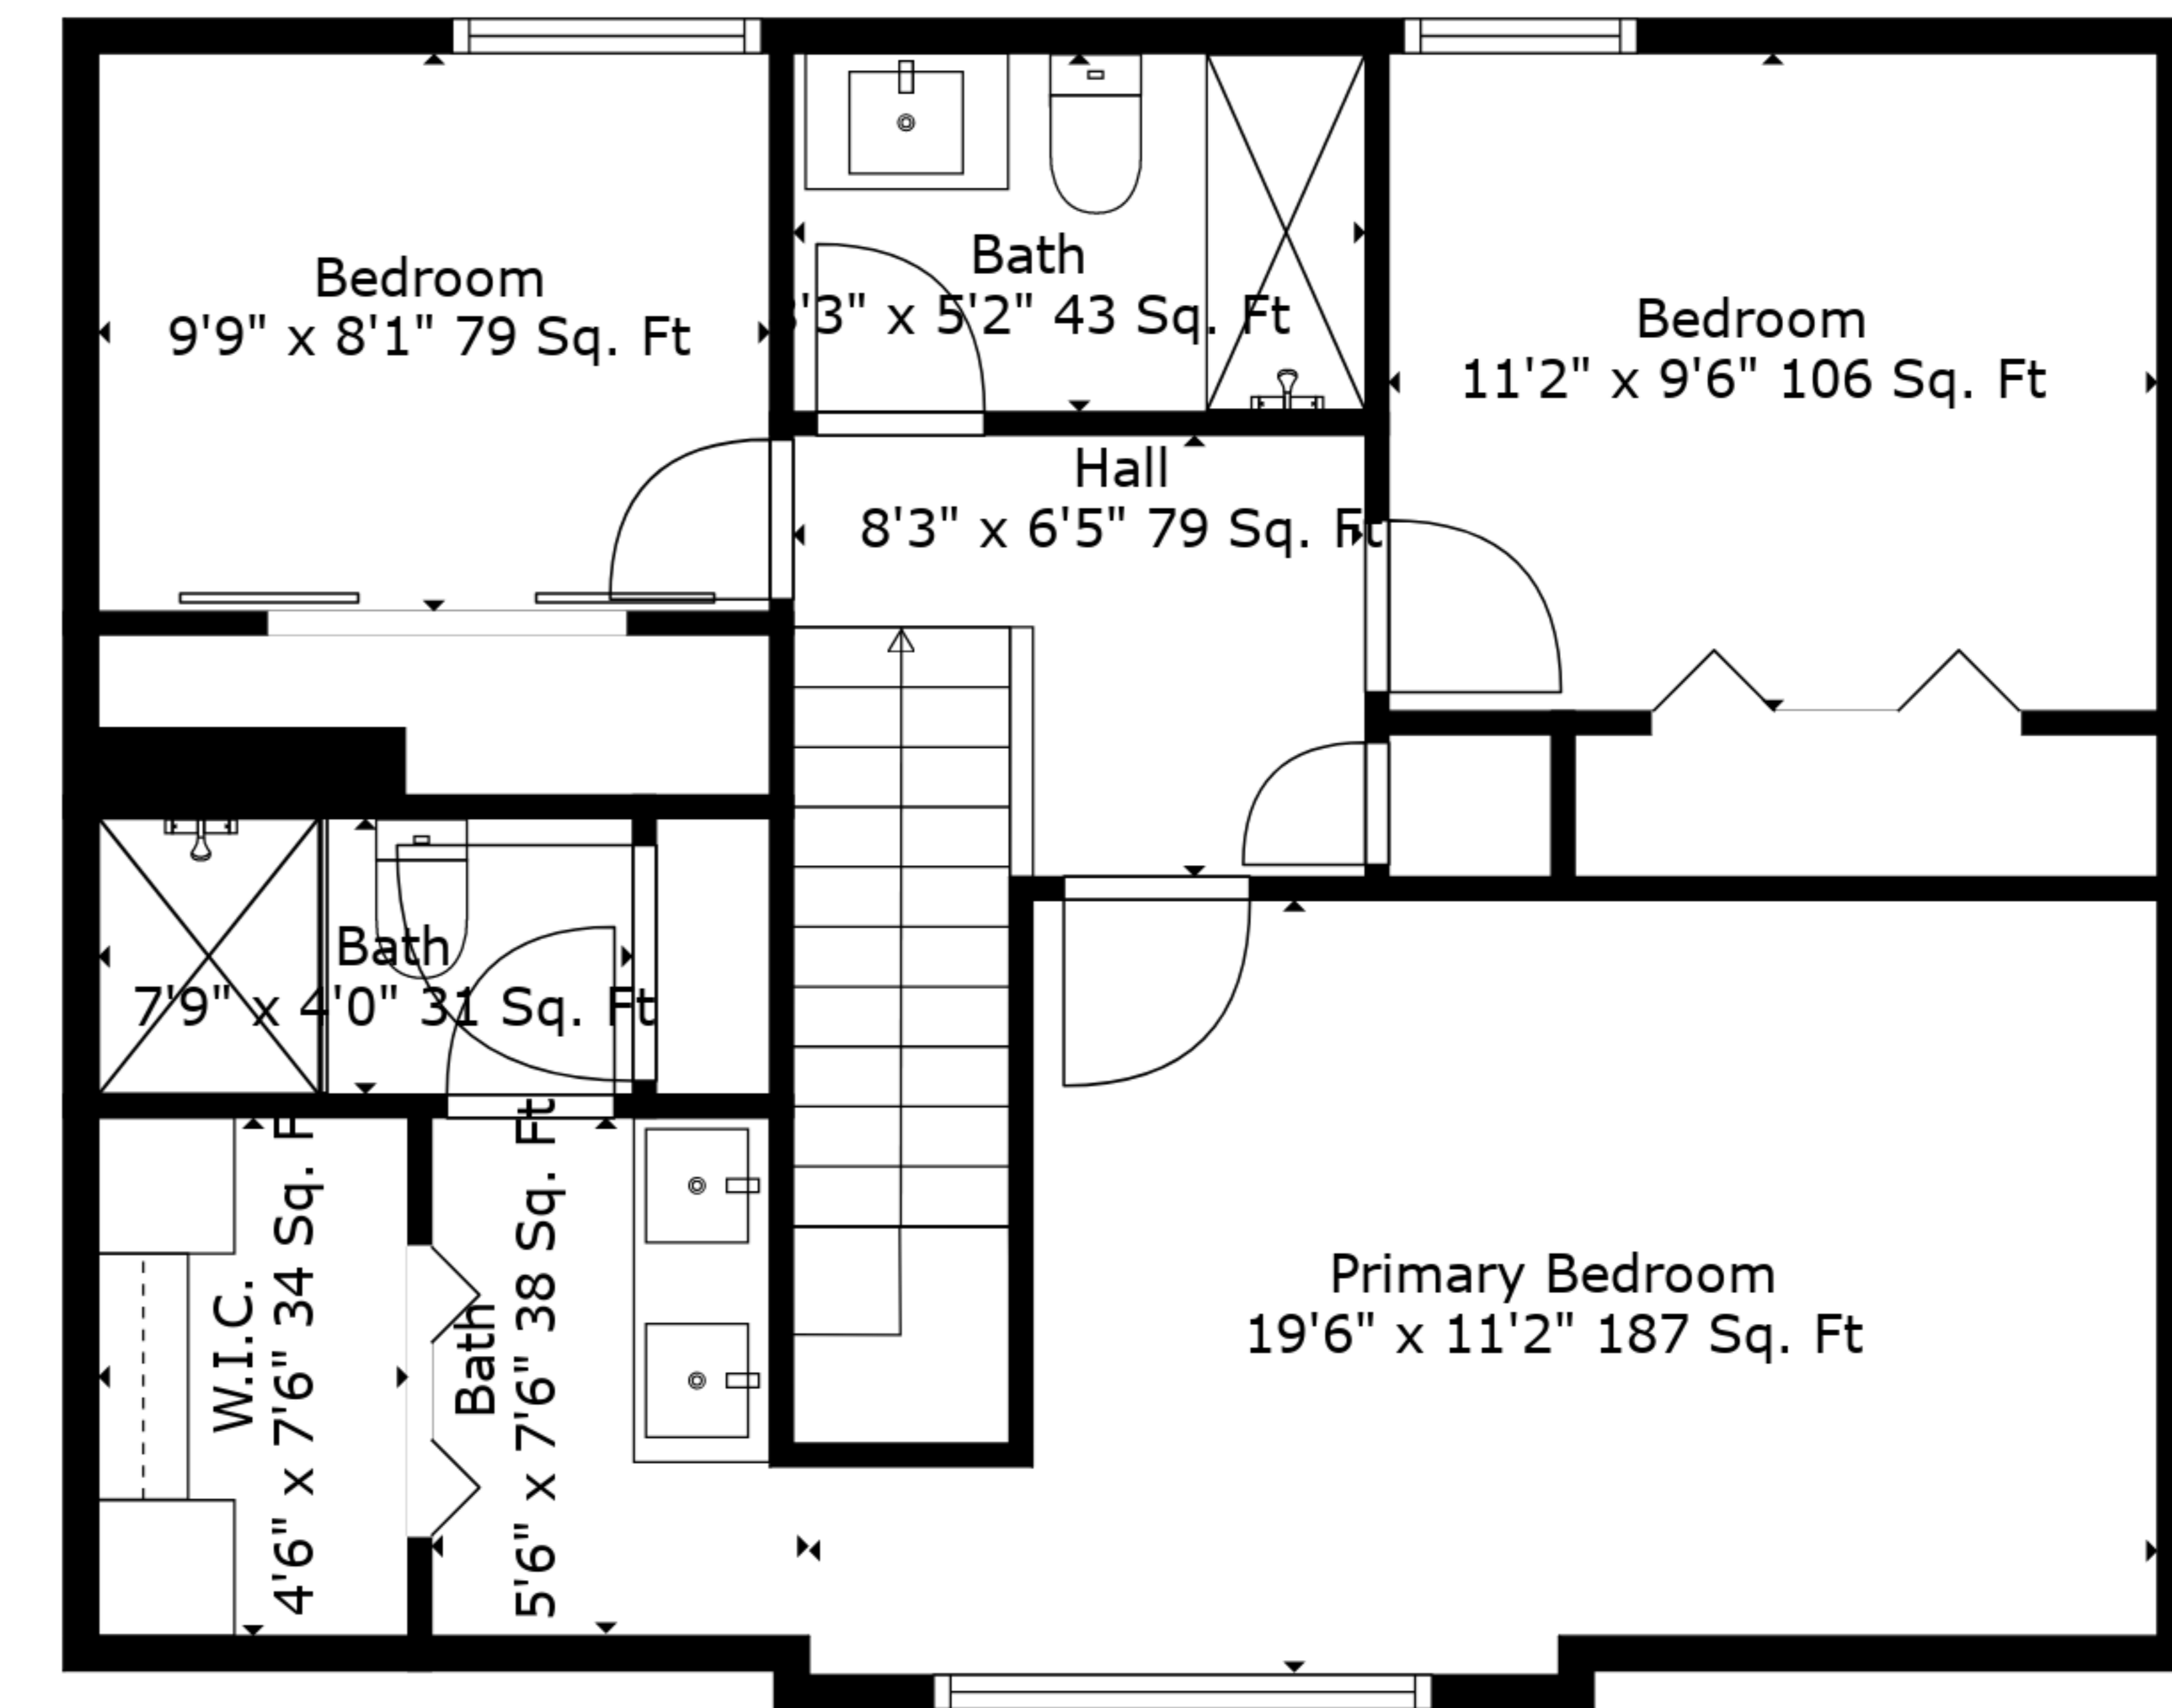

TOTAL: 1719 sq. ft
BELOW GROUND: 468 sq. ft, FLOOR 2: 561 sq. ft, FLOOR 3: 690 sq. ft
EXCLUDED AREAS: UTILITY: 21 sq. ft, GARAGE: 377 sq. ft

Measurements Are Deemed Highly Reliable But Not Guaranteed.

TOTAL: 1719 sq. ft

BELOW GROUND: 468 sq. ft, FLOOR 2: 561 sq. ft, FLOOR 3: 690 sq. ft
EXCLUDED AREAS: UTILITY: 21 sq. ft, GARAGE: 377 sq. ft

Measurements Are Deemed Highly Reliable But Not Guaranteed.

TOTAL: 1719 sq. ft

BELOW GROUND: 468 sq. ft, FLOOR 2: 561 sq. ft, FLOOR 3: 690 sq. ft
 EXCLUDED AREAS: UTILITY: 21 sq. ft, GARAGE: 377 sq. ft

Measurements Are Deemed Highly Reliable But Not Guaranteed.

Floor 2

Floor 3

Floor 1

TOTAL: 1719 sq. ft
 BELOW GROUND: 468 sq. ft, FLOOR 2: 561 sq. ft, FLOOR 3: 690 sq. ft
 EXCLUDED AREAS: UTILITY: 21 sq. ft, GARAGE: 377 sq. ft