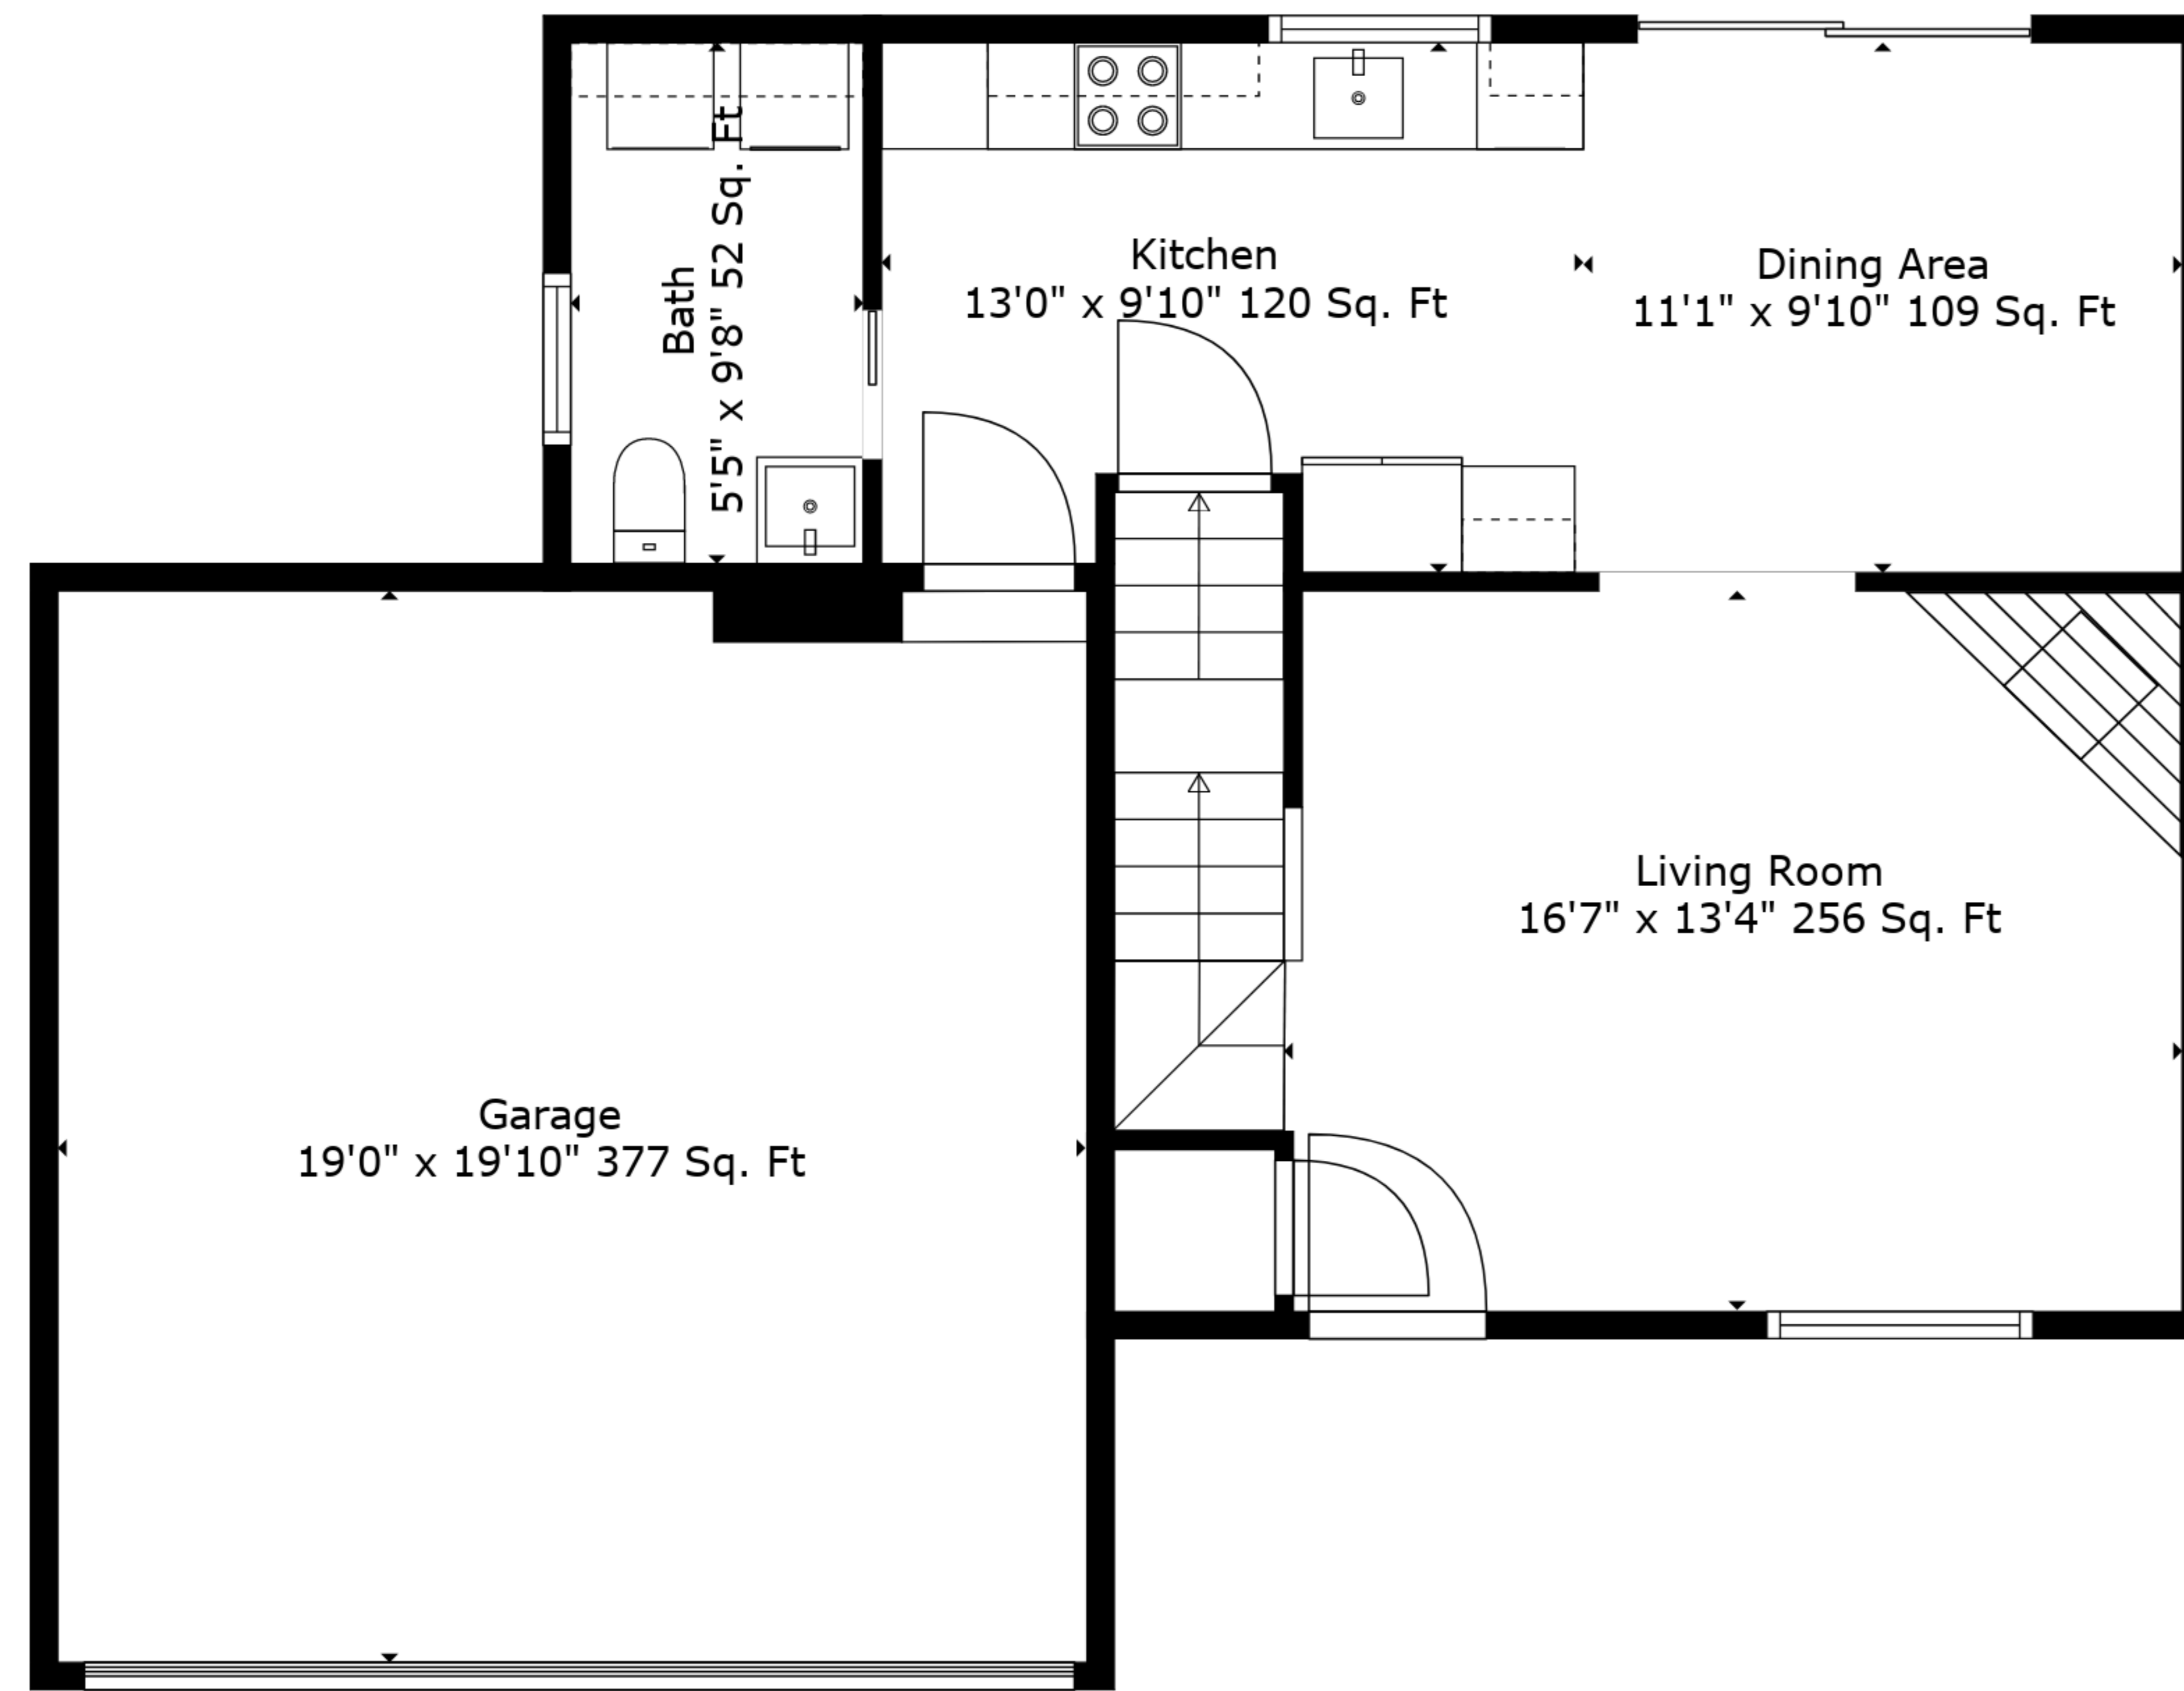

TOTAL: 1719 sq. ft
BELOW GROUND: 468 sq. ft, FLOOR 2: 561 sq. ft, FLOOR 3: 690 sq. ft
EXCLUDED AREAS: UTILITY: 21 sq. ft, GARAGE: 377 sq. ft

Measurements Are Deemed Highly Reliable But Not Guaranteed.

TOTAL: 1719 sq. ft

BELOW GROUND: 468 sq. ft, FLOOR 2: 561 sq. ft, FLOOR 3: 690 sq. ft
EXCLUDED AREAS: UTILITY: 21 sq. ft, GARAGE: 377 sq. ft

Measurements Are Deemed Highly Reliable But Not Guaranteed.

TOTAL: 1719 sq. ft

BELOW GROUND: 468 sq. ft, FLOOR 2: 561 sq. ft, FLOOR 3: 690 sq. ft
 EXCLUDED AREAS: UTILITY: 21 sq. ft, GARAGE: 377 sq. ft

Measurements Are Deemed Highly Reliable But Not Guaranteed.

Floor 2

Floor 3

Floor 1

TOTAL: 1719 sq. ft
 BELOW GROUND: 468 sq. ft, FLOOR 2: 561 sq. ft, FLOOR 3: 690 sq. ft
 EXCLUDED AREAS: UTILITY: 21 sq. ft, GARAGE: 377 sq. ft