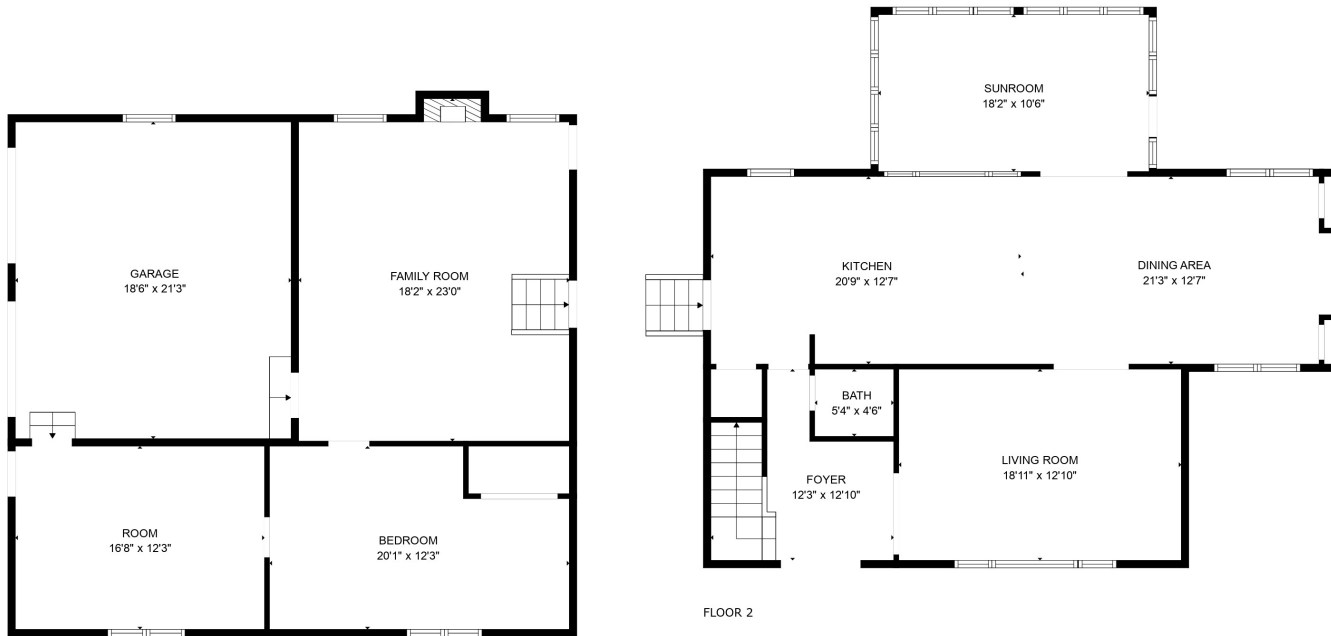

FLOOR 3

FLOOR 2

FLOOR 1

Total scanned area: 4419 sq. ft

SIZES AND DIMENSIONS ARE APPROXIMATE. ACTUAL MAY VARY.

Total scanned area: 4419 sq. ft

SIZES AND DIMENSIONS ARE APPROXIMATE. ACTUAL MAY VARY.

Total scanned area: 4419 sq. ft

SIZES AND DIMENSIONS ARE APPROXIMATE. ACTUAL MAY VARY.

Total scanned area: 4419 sq. ft

SIZES AND DIMENSIONS ARE APPROXIMATE. ACTUAL MAY VARY.