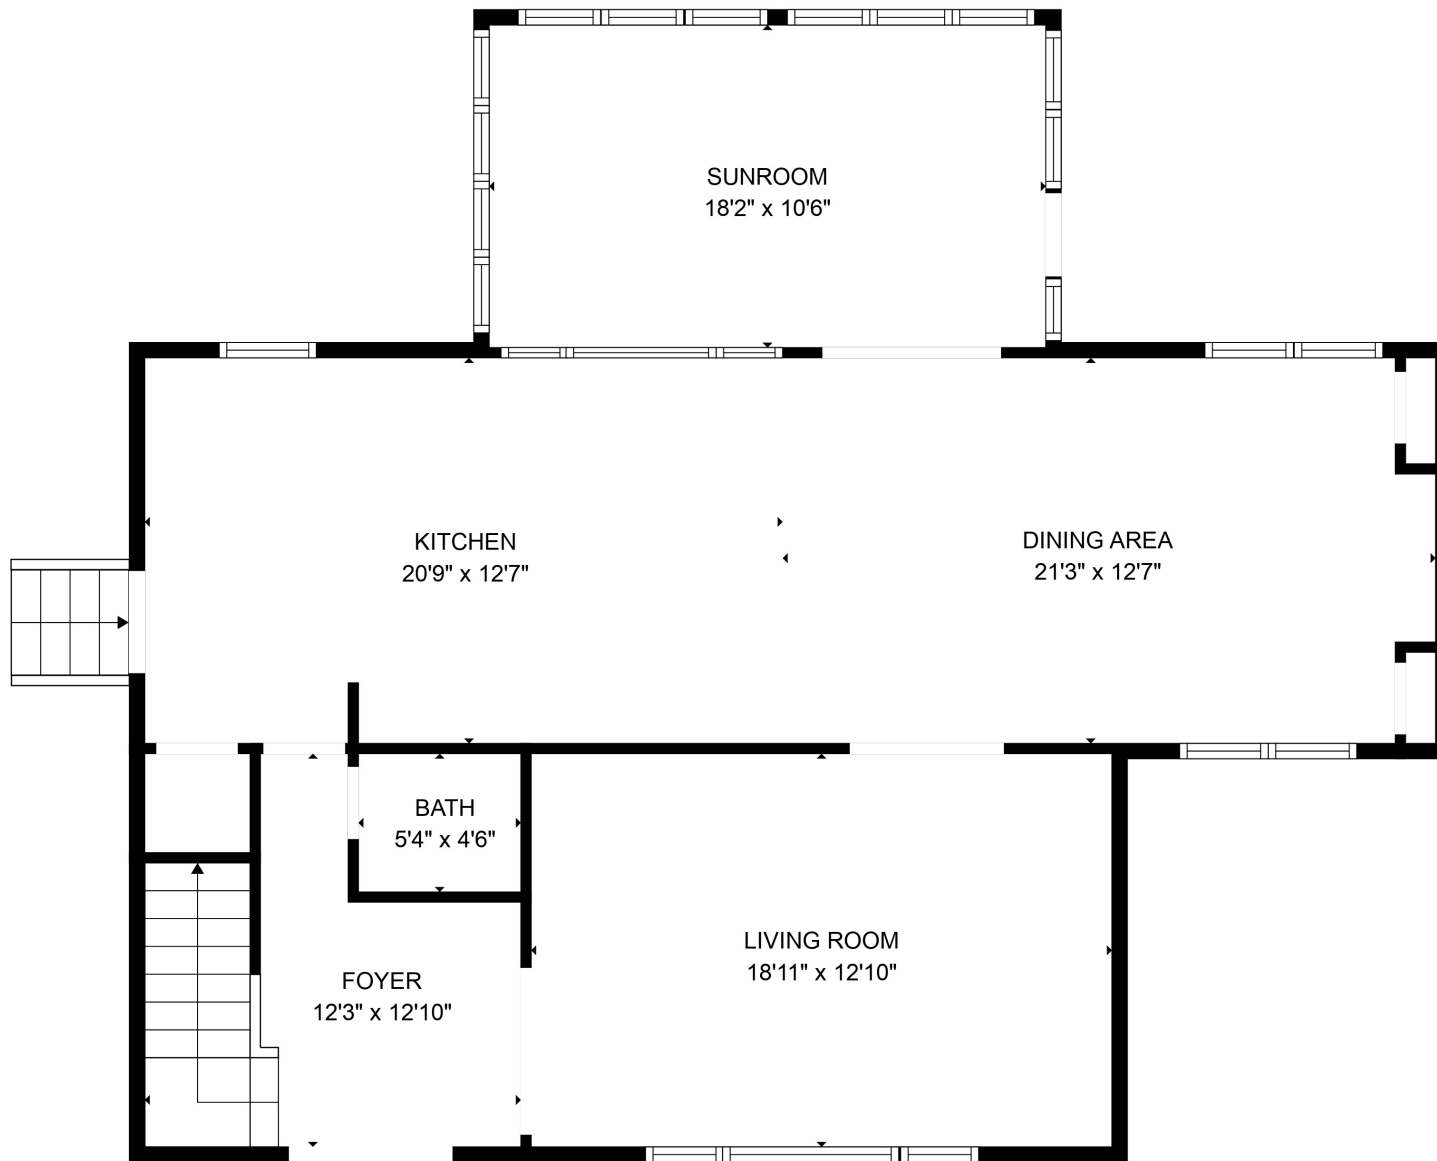

FLOOR 3

FLOOR 2

FLOOR 1

Total scanned area: 4419 sq. ft

SIZES AND DIMENSIONS ARE APPROXIMATE. ACTUAL MAY VARY.

Total scanned area: 4419 sq. ft

SIZES AND DIMENSIONS ARE APPROXIMATE. ACTUAL MAY VARY.

Total scanned area: 4419 sq. ft

SIZES AND DIMENSIONS ARE APPROXIMATE. ACTUAL MAY VARY.

Total scanned area: 4419 sq. ft

SIZES AND DIMENSIONS ARE APPROXIMATE. ACTUAL MAY VARY.