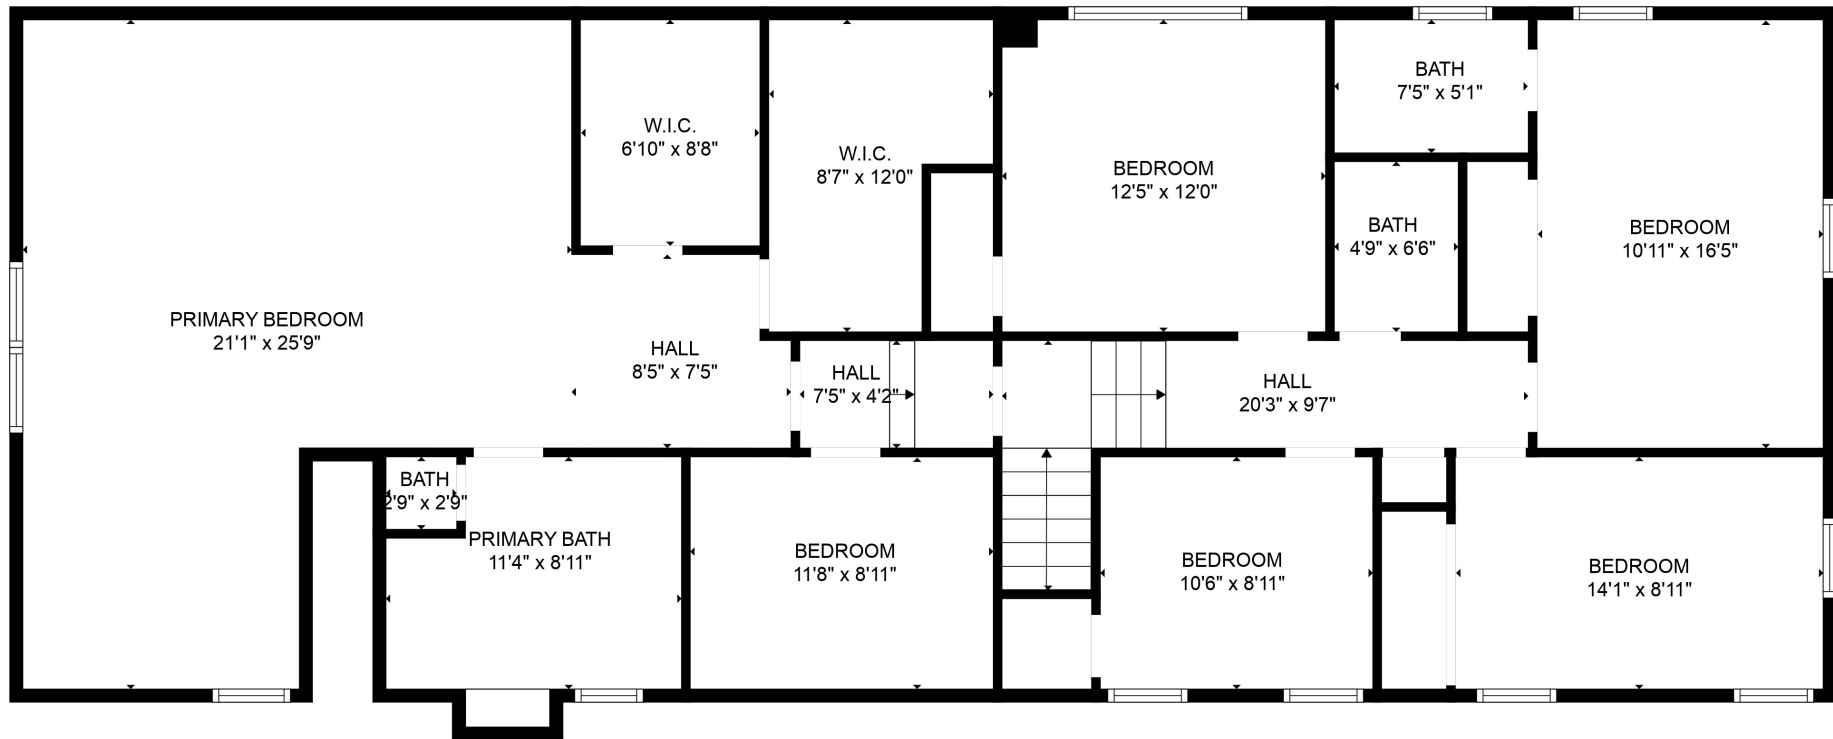

FLOOR 3

FLOOR 2

FLOOR 1

Total scanned area: 4419 sq. ft

SIZES AND DIMENSIONS ARE APPROXIMATE. ACTUAL MAY VARY.

Total scanned area: 4419 sq. ft

SIZES AND DIMENSIONS ARE APPROXIMATE. ACTUAL MAY VARY.

Total scanned area: 4419 sq. ft

SIZES AND DIMENSIONS ARE APPROXIMATE. ACTUAL MAY VARY.

Total scanned area: 4419 sq. ft

SIZES AND DIMENSIONS ARE APPROXIMATE. ACTUAL MAY VARY.