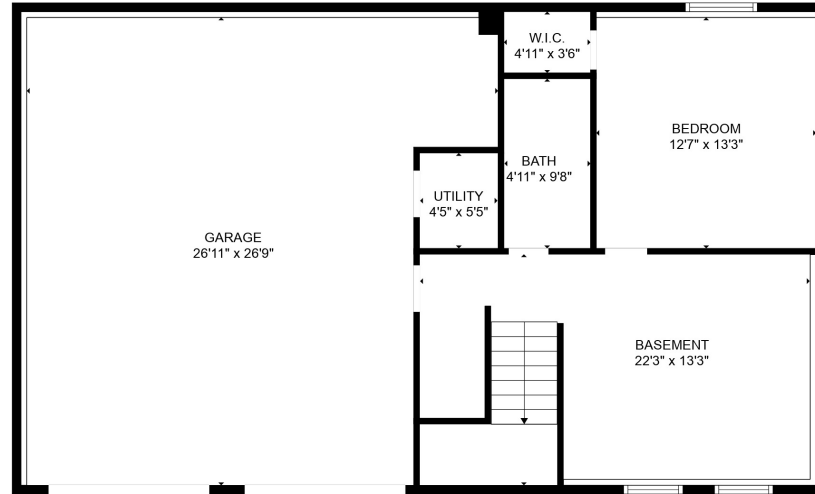

FLOOR 2

FLOOR 1

Total scanned area: 2704 sq. ft

Total scanned area: 2704 sq. ft

MEASUREMENTS ARE CALCULATED BY CUBICASA TECHNOLOGY. DEEMED HIGHLY RELIABLE BUT NOT GUARANTEED.

Total scanned area: 2704 sq. ft