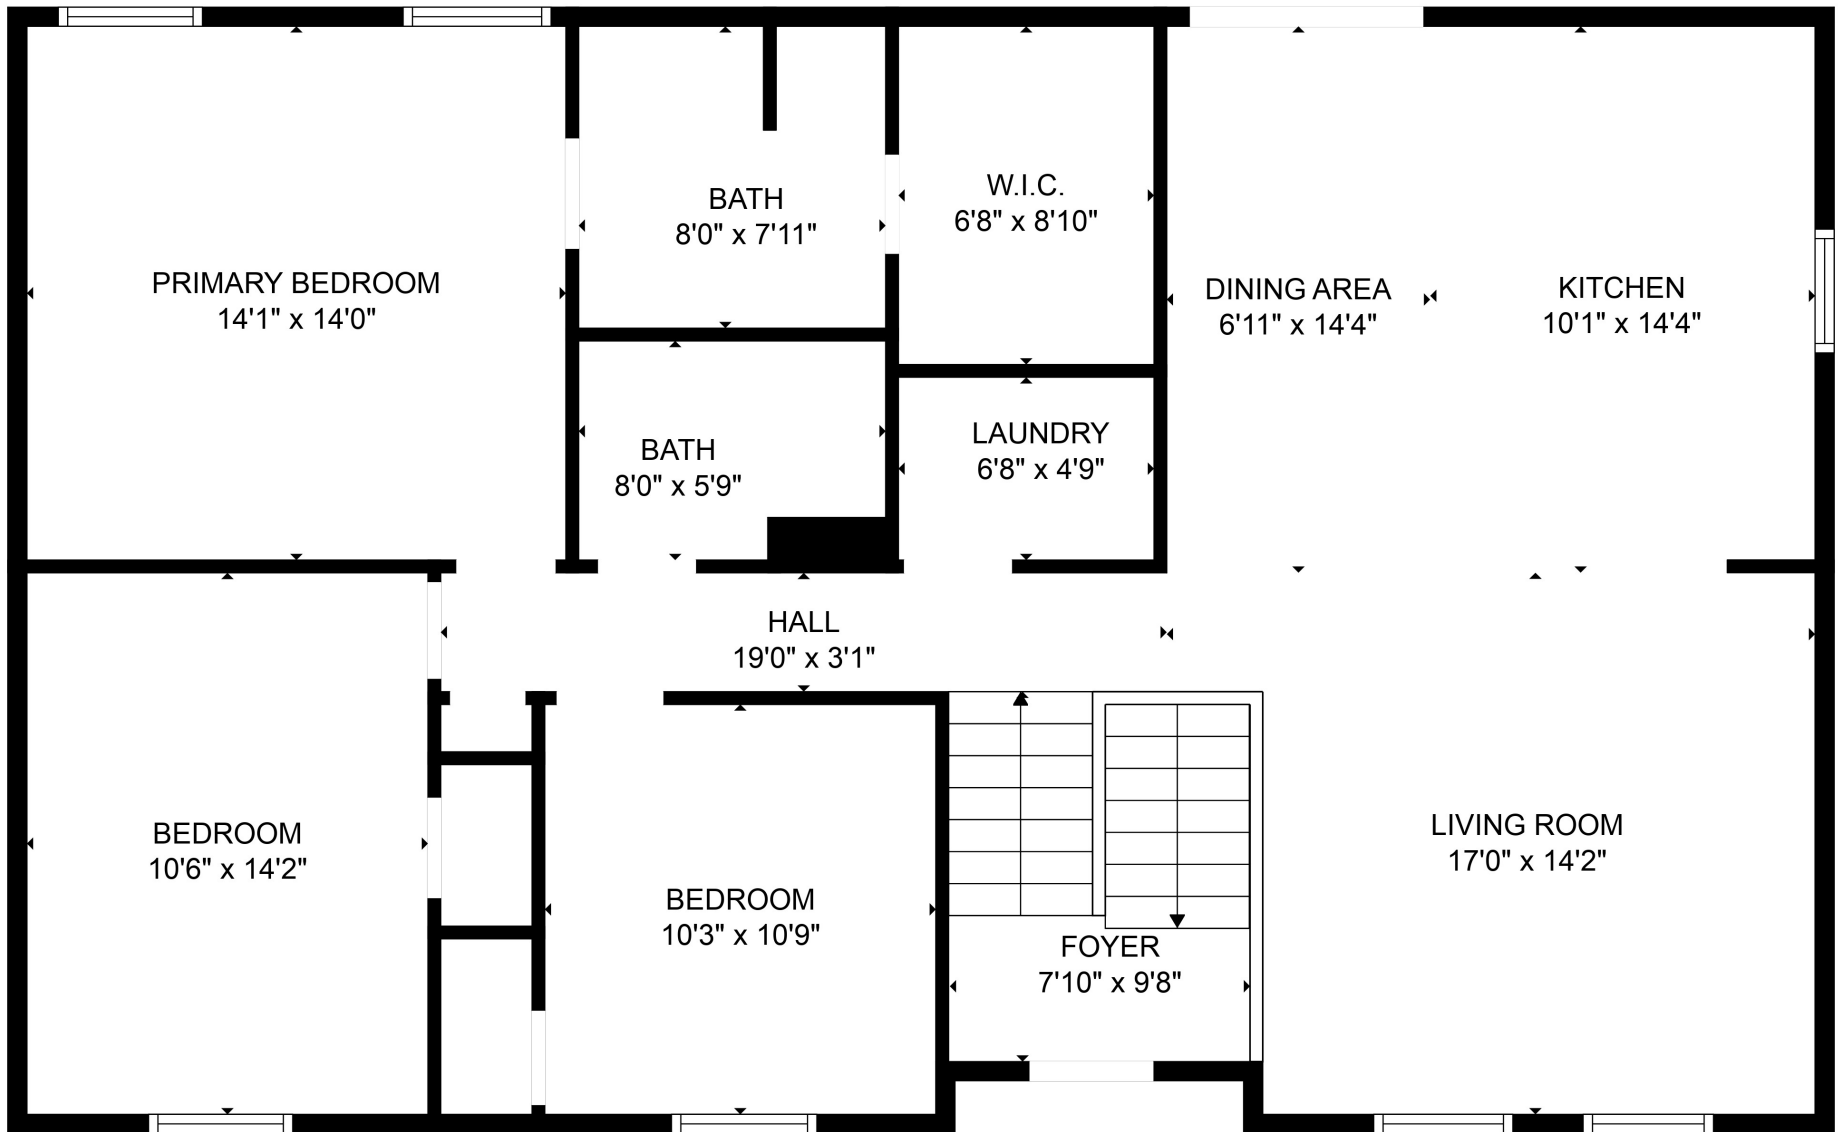

FLOOR 2

FLOOR 1

Total scanned area: 2704 sq. ft

Total scanned area: 2704 sq. ft

MEASUREMENTS ARE CALCULATED BY CUBICASA TECHNOLOGY. DEEMED HIGHLY RELIABLE BUT NOT GUARANTEED.

Total scanned area: 2704 sq. ft