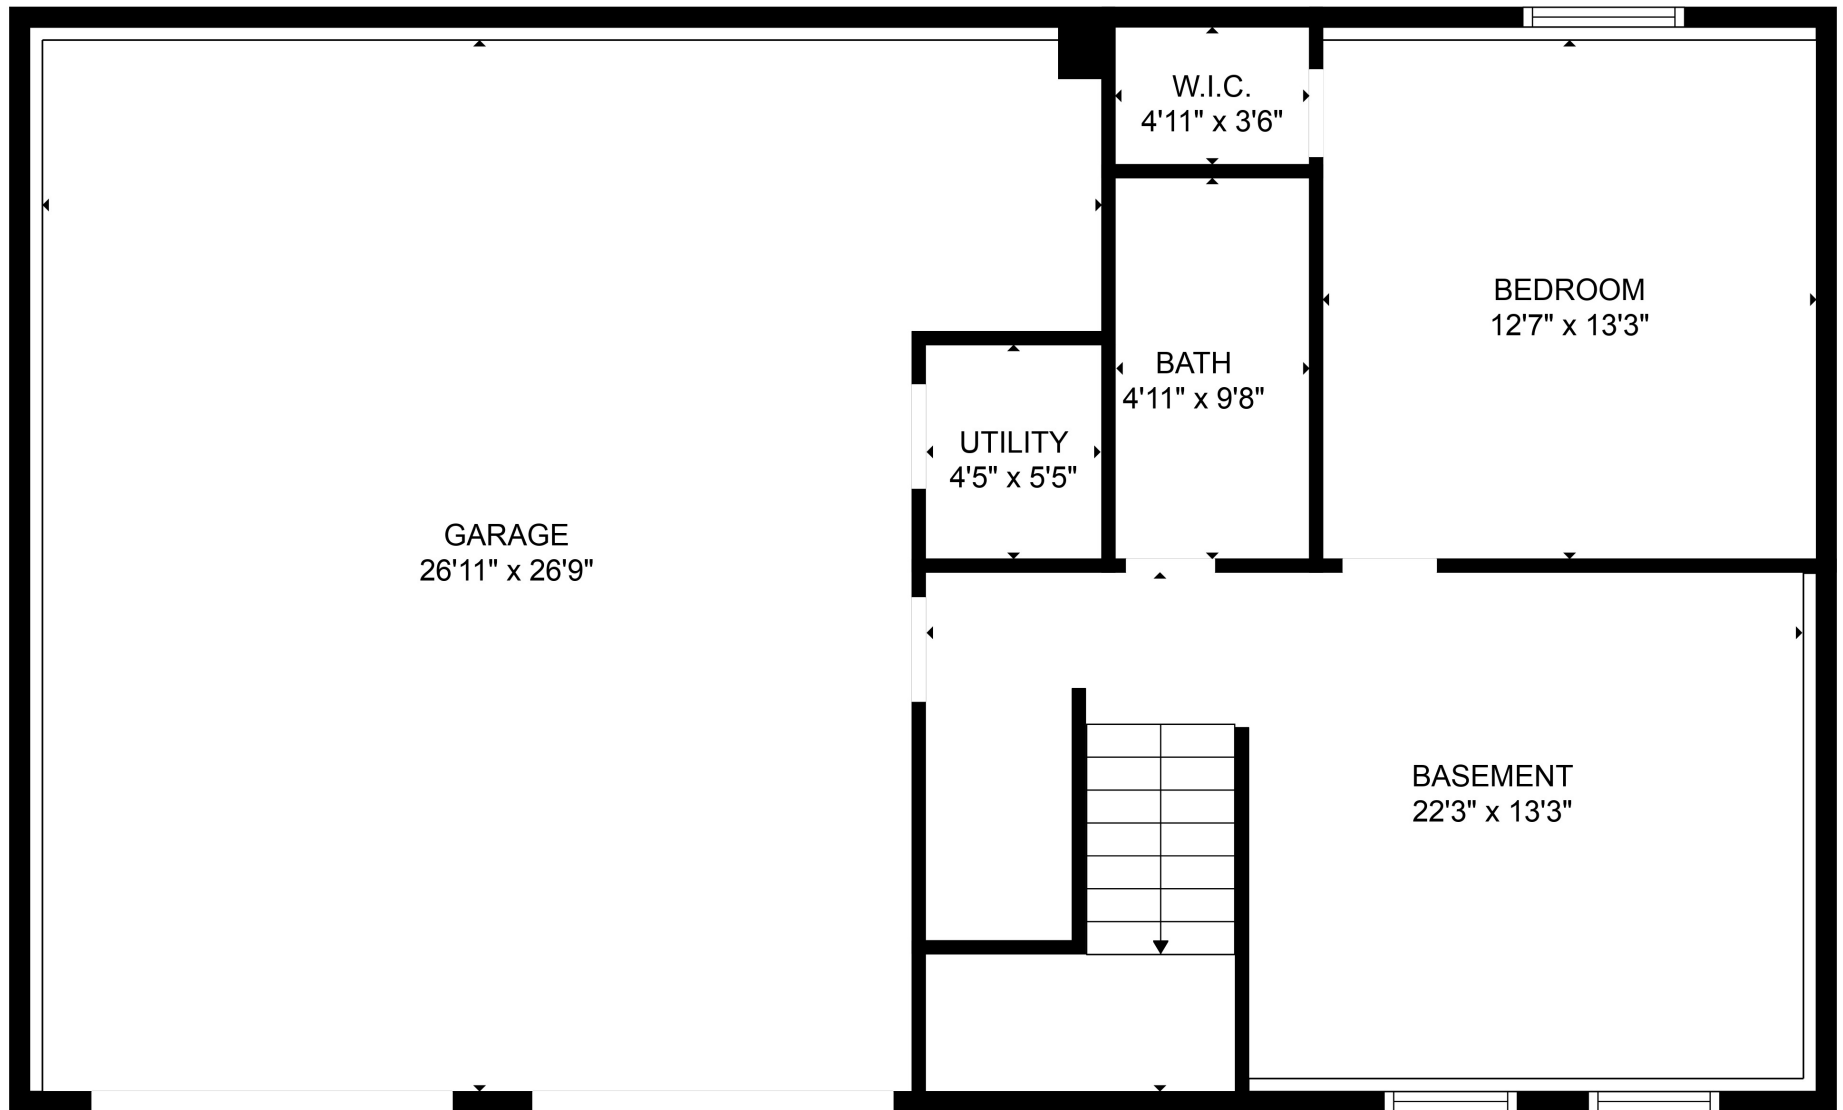

FLOOR 2

FLOOR 1

Total scanned area: 2704 sq. ft

Total scanned area: 2704 sq. ft

MEASUREMENTS ARE CALCULATED BY CUBICASA TECHNOLOGY. DEEMED HIGHLY RELIABLE BUT NOT GUARANTEED.

Total scanned area: 2704 sq. ft

MEASUREMENTS ARE CALCULATED BY CUBICASA TECHNOLOGY. DEEMED HIGHLY RELIABLE BUT NOT GUARANTEED.