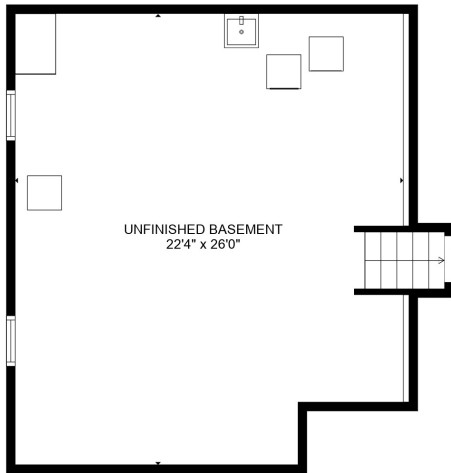

FLOOR 3

FLOOR 4

FLOOR 1

FLOOR 2

Total scanned area: 2590 sq. ft

SIZES AND DIMENSIONS ARE ESTIMATED

Total scanned area: 2590 sq. ft

SIZES AND DIMENSIONS ARE ESTIMATED

Total scanned area: 2590 sq. ft

SIZES AND DIMENSIONS ARE ESTIMATED