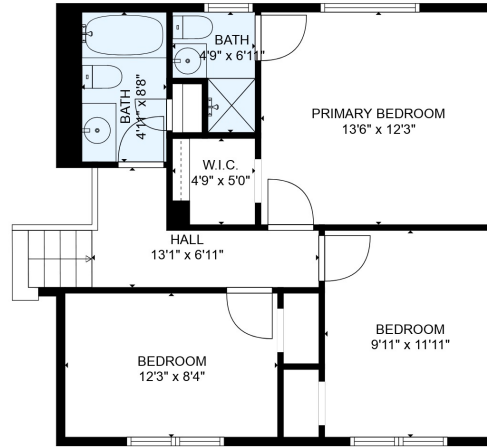

FLOOR 3

FLOOR 4

FLOOR 1

FLOOR 2

Total scanned area: 2590 sq. ft

SIZES AND DIMENSIONS ARE ESTIMATED

Total scanned area: 2590 sq. ft

SIZES AND DIMENSIONS ARE ESTIMATED

Total scanned area: 2590 sq. ft

SIZES AND DIMENSIONS ARE ESTIMATED