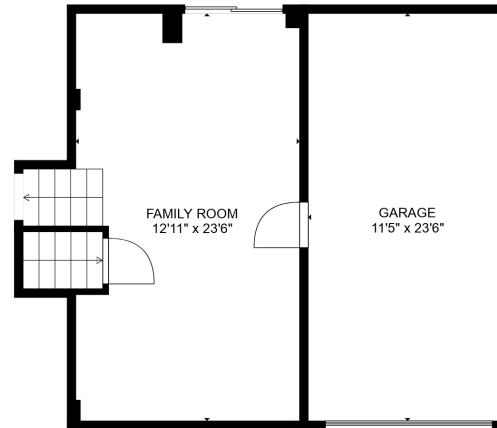

FLOOR 3

FLOOR 4

FLOOR 1

FLOOR 2

Total scanned area: 2590 sq. ft

SIZES AND DIMENSIONS ARE ESTIMATED

Total scanned area: 2590 sq. ft

SIZES AND DIMENSIONS ARE ESTIMATED

Total scanned area: 2590 sq. ft

SIZES AND DIMENSIONS ARE ESTIMATED