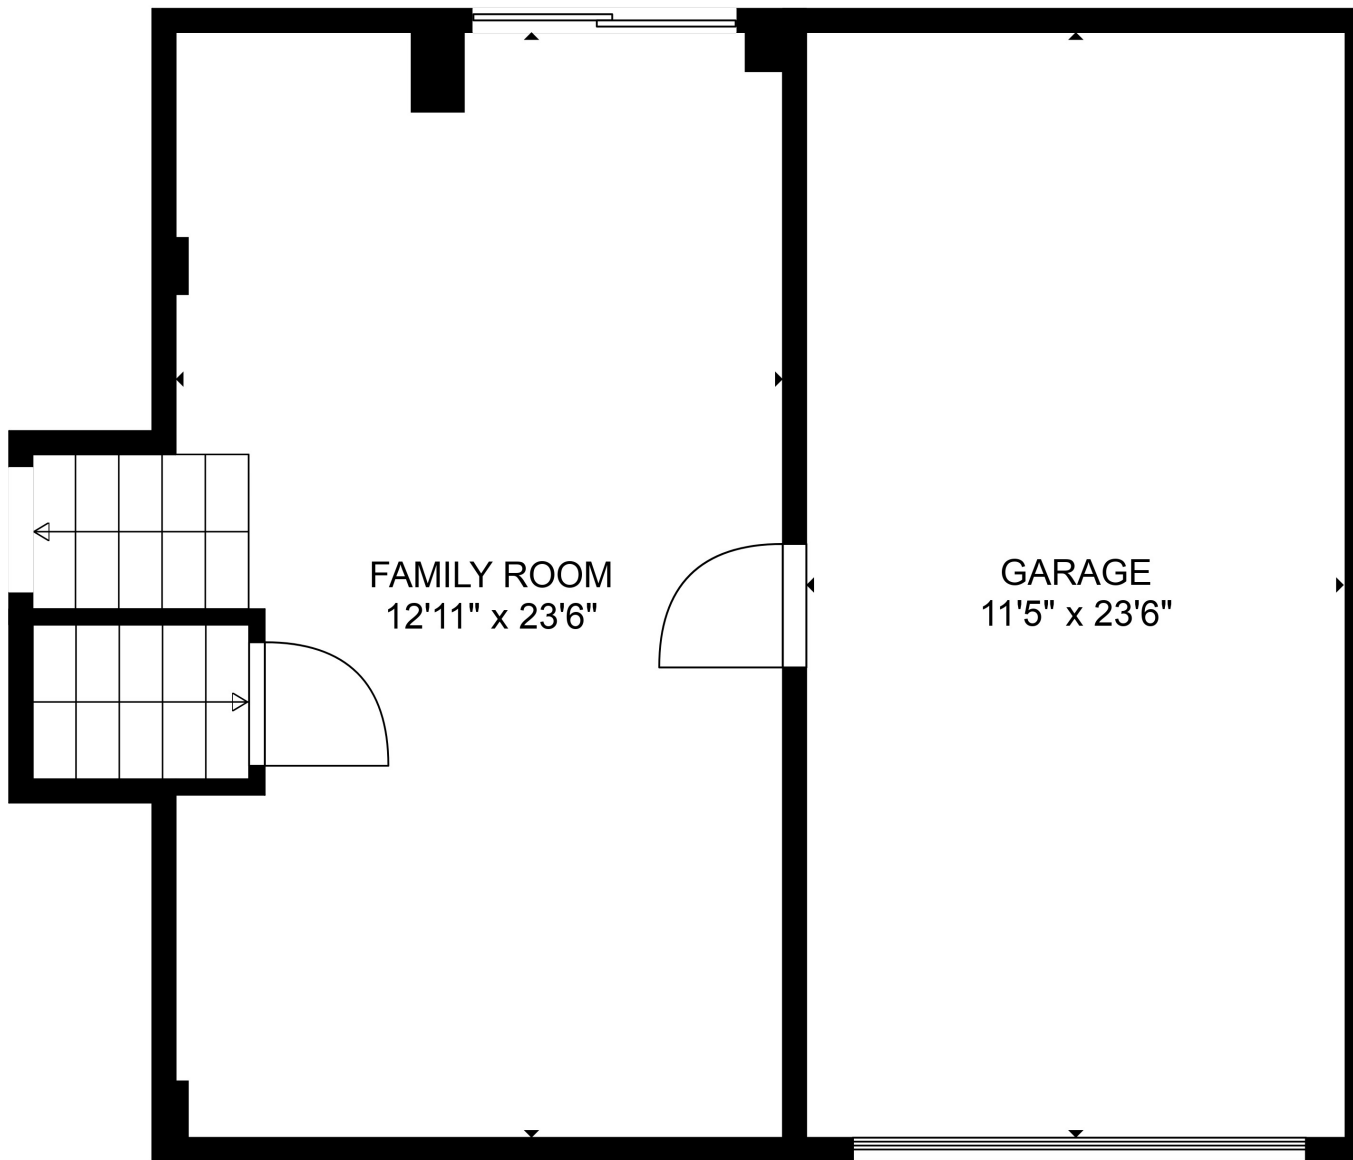

FLOOR 3

FLOOR 4

FLOOR 1

FLOOR 2

Total scanned area: 2590 sq. ft

SIZES AND DIMENSIONS ARE ESTIMATED

Total scanned area: 2590 sq. ft

SIZES AND DIMENSIONS ARE ESTIMATED

Total scanned area: 2590 sq. ft

SIZES AND DIMENSIONS ARE ESTIMATED