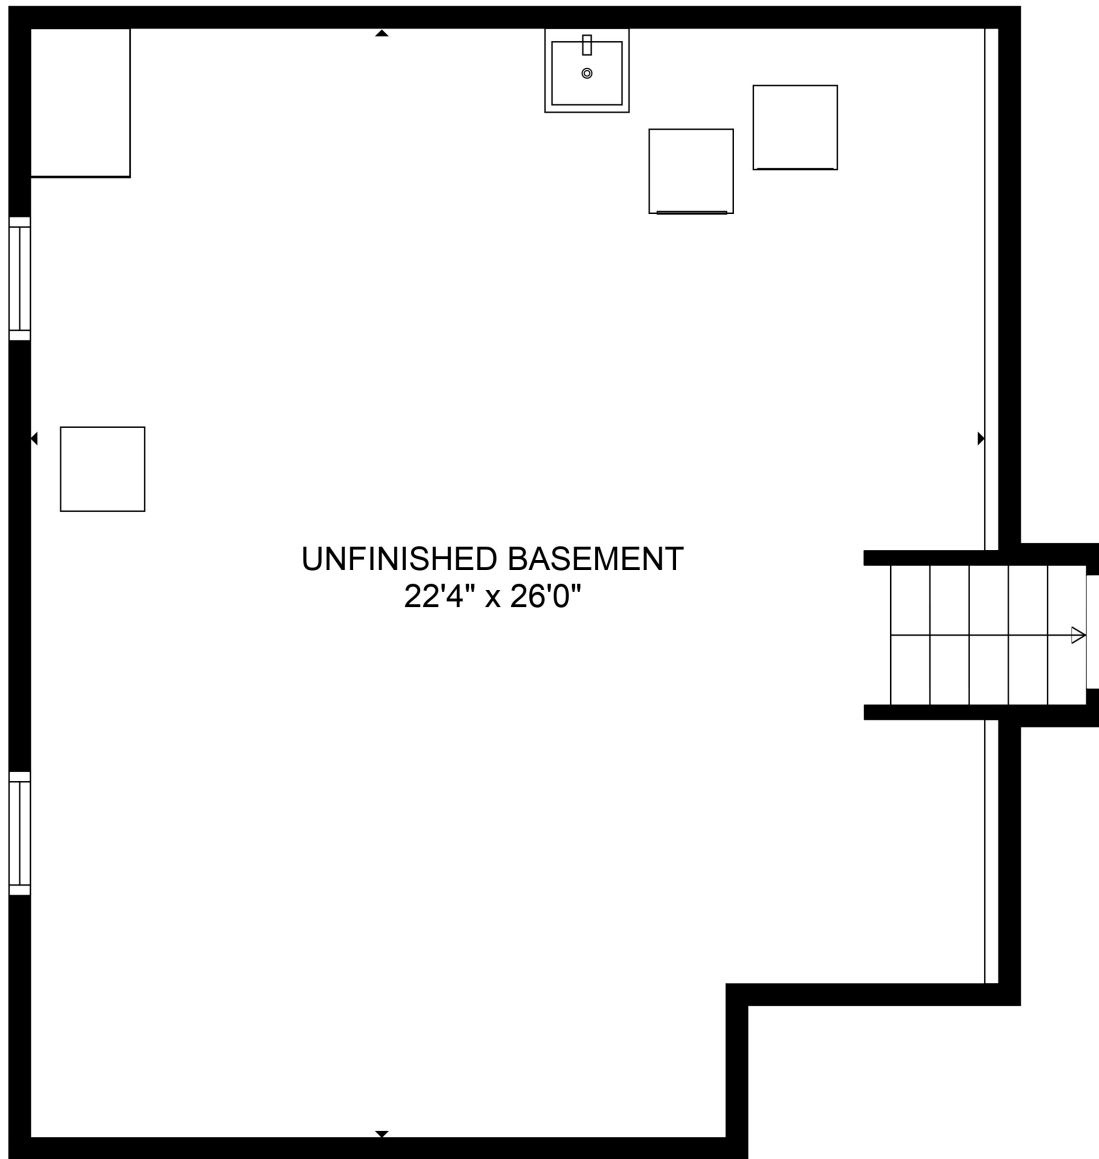

FLOOR 3

FLOOR 4

FLOOR 1

FLOOR 2

Total scanned area: 2590 sq. ft

SIZES AND DIMENSIONS ARE ESTIMATED

Total scanned area: 2590 sq. ft

SIZES AND DIMENSIONS ARE ESTIMATED

Total scanned area: 2590 sq. ft

SIZES AND DIMENSIONS ARE ESTIMATED