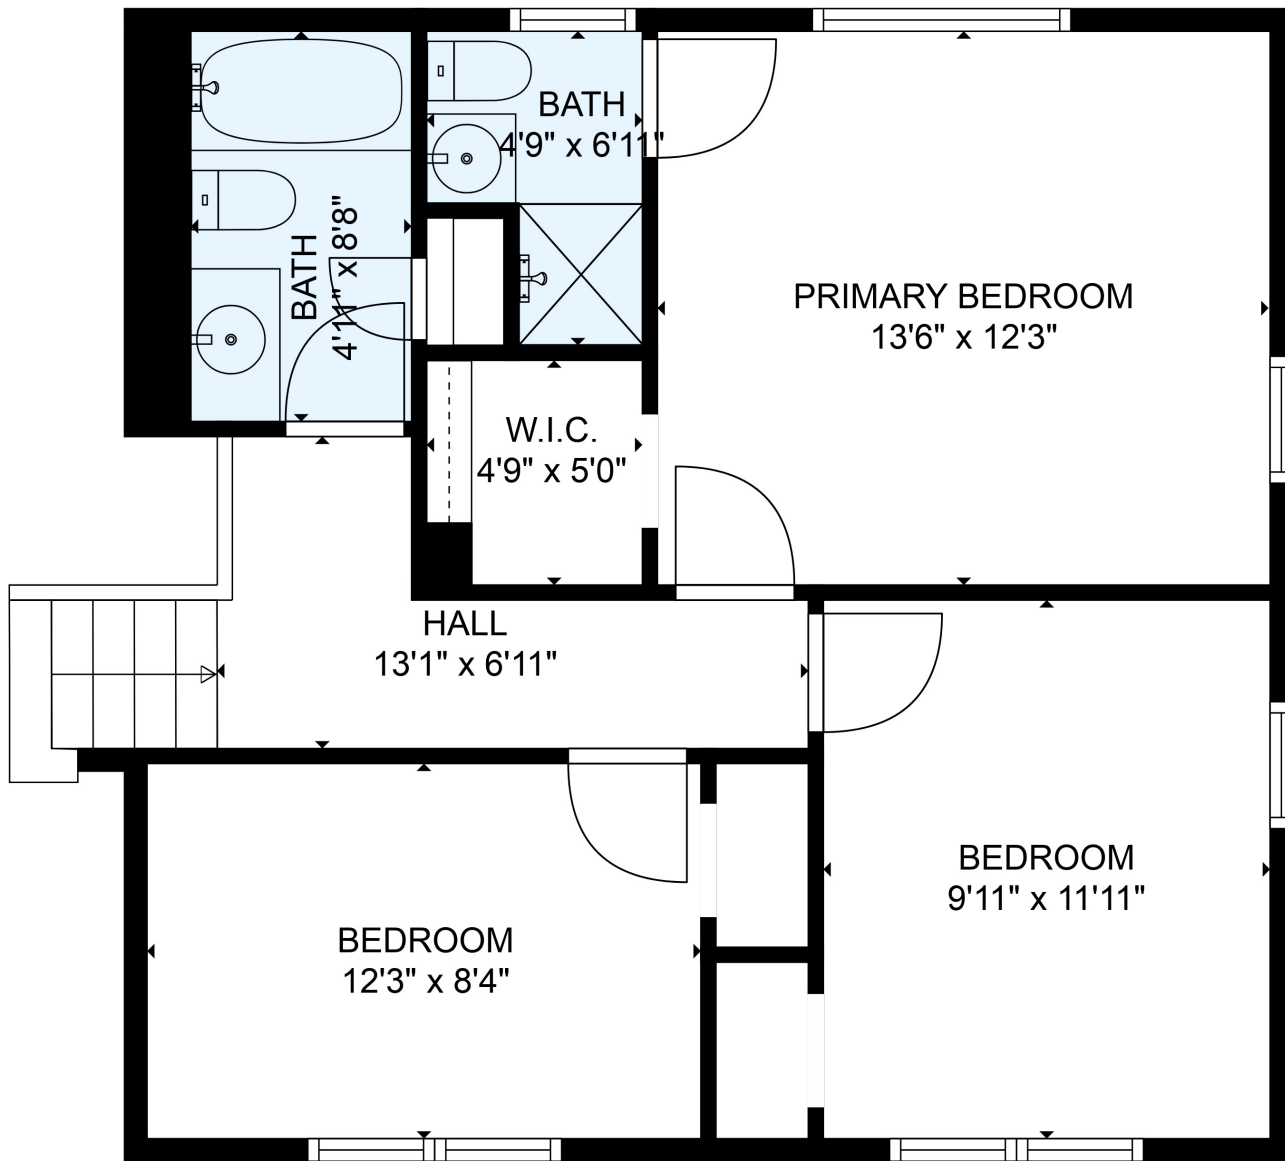

FLOOR 3

FLOOR 4

FLOOR 1

FLOOR 2

Total scanned area: 2590 sq. ft

SIZES AND DIMENSIONS ARE ESTIMATED

Total scanned area: 2590 sq. ft

SIZES AND DIMENSIONS ARE ESTIMATED

Total scanned area: 2590 sq. ft

SIZES AND DIMENSIONS ARE ESTIMATED