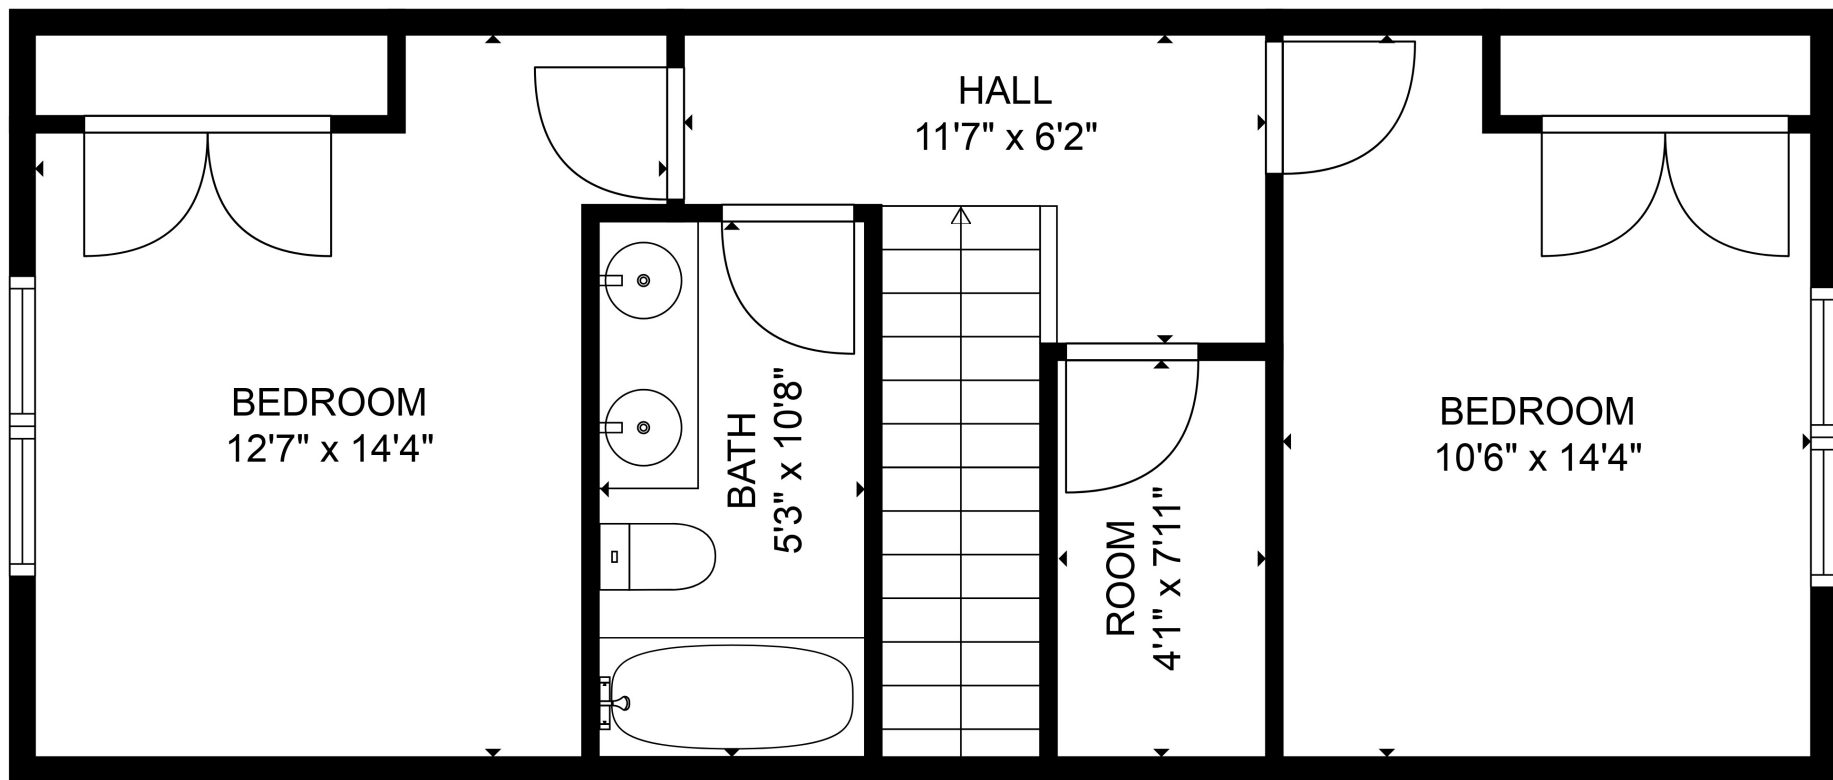

FLOOR 1

FLOOR 2

Total scanned area: 2324 sq. ft

Total scanned area: 2324 sq. ft

MEASUREMENTS ARE CALCULATED BY CUBICASA TECHNOLOGY. DEEMED HIGHLY RELIABLE BUT NOT GUARANTEED.

Total scanned area: 2324 sq. ft

MEASUREMENTS ARE CALCULATED BY CUBICASA TECHNOLOGY. DEEMED HIGHLY RELIABLE BUT NOT GUARANTEED.