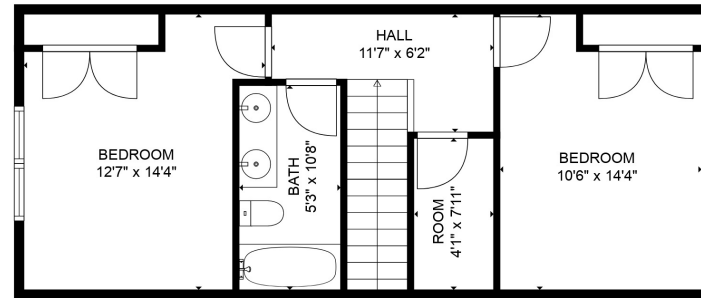

FLOOR 1

FLOOR 2

Total scanned area: 2324 sq. ft

Total scanned area: 2324 sq. ft

MEASUREMENTS ARE CALCULATED BY CUBICASA TECHNOLOGY. DEEMED HIGHLY RELIABLE BUT NOT GUARANTEED.

Total scanned area: 2324 sq. ft