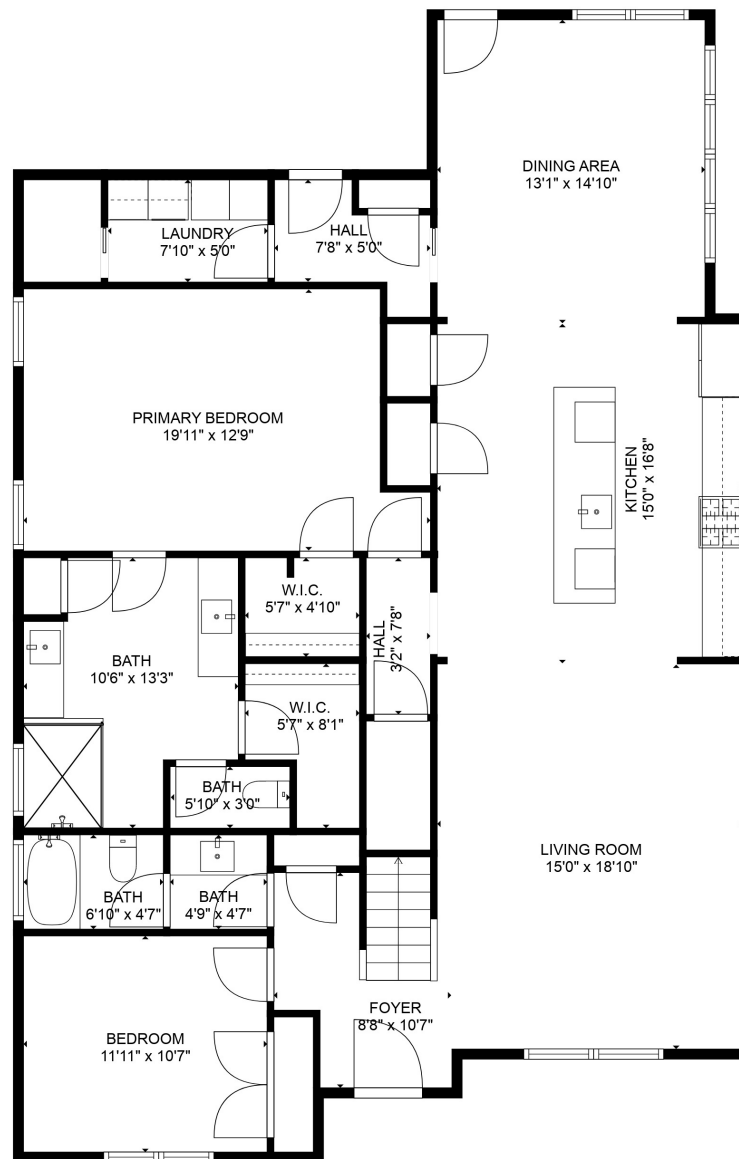

FLOOR 1

FLOOR 2

Total scanned area: 2324 sq. ft

Total scanned area: 2324 sq. ft

MEASUREMENTS ARE CALCULATED BY CUBICASA TECHNOLOGY. DEEMED HIGHLY RELIABLE BUT NOT GUARANTEED.

Total scanned area: 2324 sq. ft

MEASUREMENTS ARE CALCULATED BY CUBICASA TECHNOLOGY. DEEMED HIGHLY RELIABLE BUT NOT GUARANTEED.