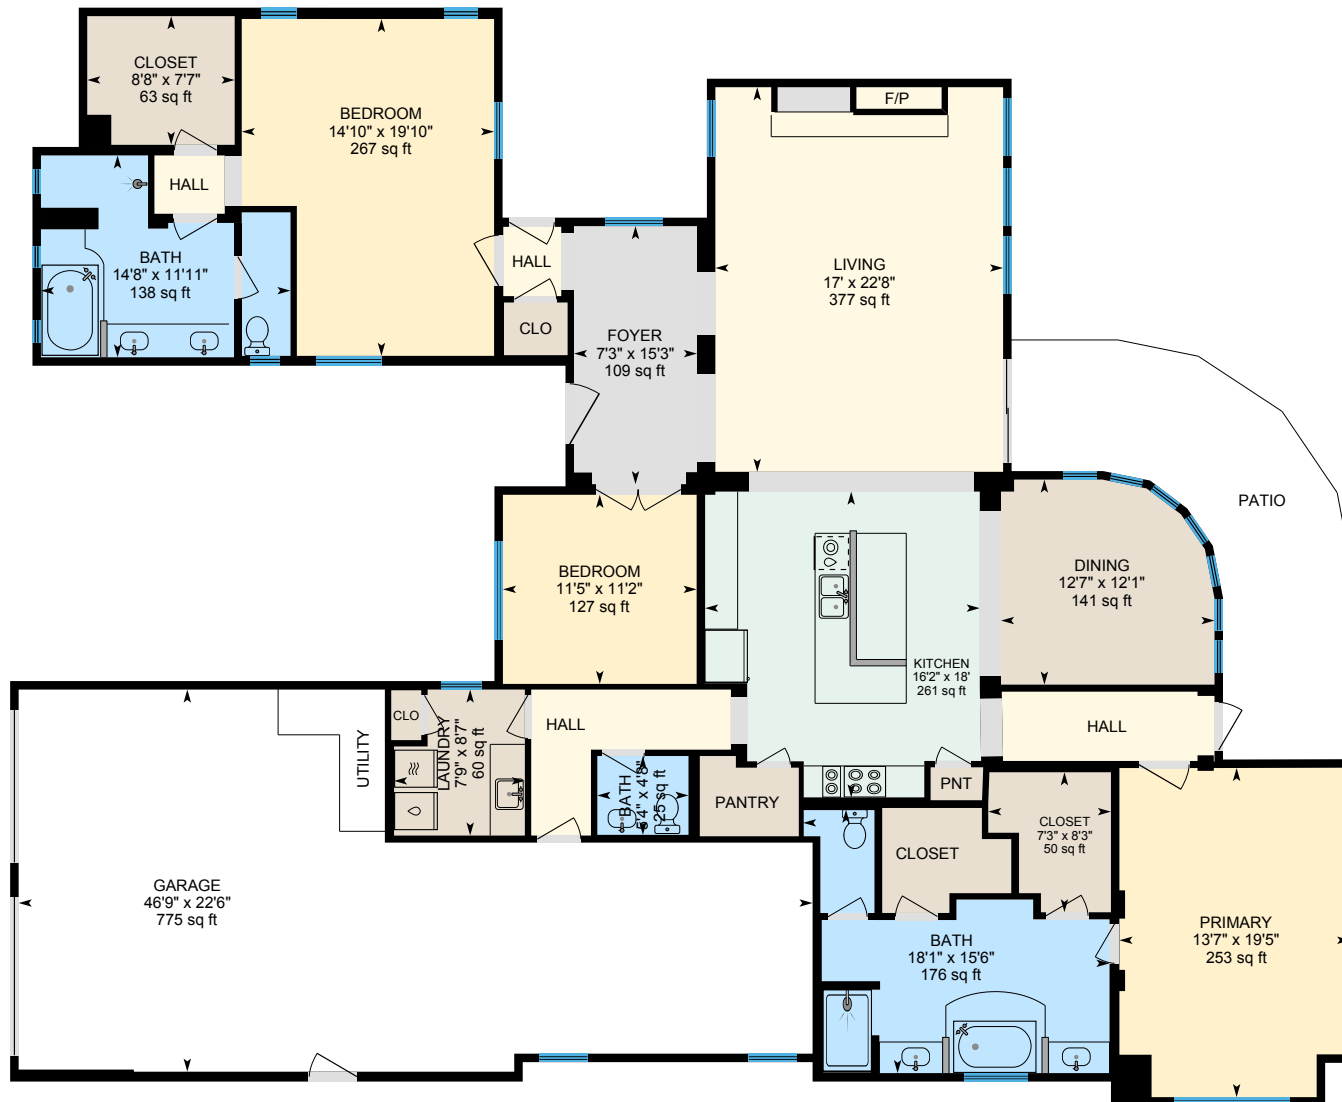

106 Glen View Ct, Copperopolis, CA

Main Floor Finished Area 2623.28 sq ft
Unfinished Area 818.28 sq ft

PREPARED: 2024/04/10

White regions are excluded from total floor area in iGUIDE floor plans. All room dimensions and floor areas must be considered approximate and are subject to independent verification.