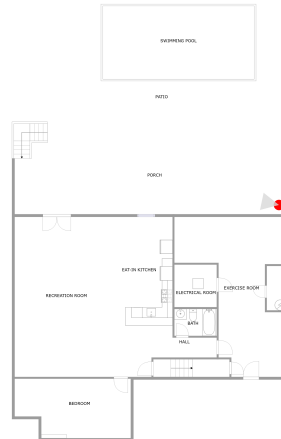

Photo Report

**2300 Plantation Drive, Clinton Township,
Saxonburg, Butler County, Pennsylvania, United**

Room number	Room name	Room area	Room Dimensions
6	Laundry	55 sq. ft	9'8" x 5'9"
7	Foyer	107 sq. ft	16'0" x 8'8"
8	Kitchen	144 sq. ft	12'0" x 12'5"
9	Living Room	351 sq. ft	16'0" x 21'4"
10	Bedroom	143 sq. ft	12'10" x 11'2"
11	No Space	No dimensions	No dimensions
12	Bath	66 sq. ft	7'2" x 9'4"
13	Primary Bedroom	188 sq. ft	12'10" x 14'7"
14	Deck	702 sq. ft	51'0" x 15'8"

Photo Report

**2300 Plantation Drive, Clinton Township,
Saxonburg, Butler County, Pennsylvania, United**

PATIO (1)

Floor 1 / 1416 sq. ft

PORCH (2)

Floor 1 / 677 sq. ft

Photo Report

**2300 Plantation Drive, Clinton Township,
Saxonburg, Butler County, Pennsylvania, United**

RECREATION ROOM (3)

Floor 1 / 608 sq. ft

EAT-IN KITCHEN (4)

Floor 1 / 250 sq. ft

Photo Report

**2300 Plantation Drive, Clinton Township,
Saxonburg, Butler County, Pennsylvania, United**

EXERCISE ROOM (5)

Floor 1 / 404 sq. ft

LAUNDRY (6)

Floor 2 / 55 sq. ft

Photo Report

**2300 Plantation Drive, Clinton Township,
Saxonburg, Butler County, Pennsylvania, United**

FOYER (7)
Floor 2 / 107 sq. ft

FOYER (7)
Floor 2 / 107 sq. ft

Photo Report