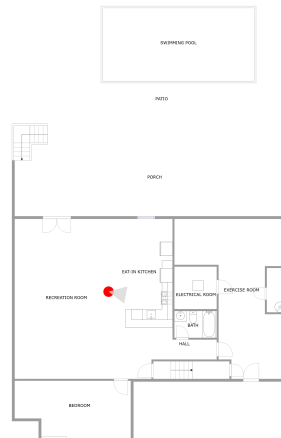

Photo Report

**2300 Plantation Drive, Clinton Township,
Saxonburg, Butler County, Pennsylvania, United**

PATIO (1)

Floor 1 / 1416 sq. ft

PORCH (2)

Floor 1 / 677 sq. ft

Photo Report

**2300 Plantation Drive, Clinton Township,
Saxonburg, Butler County, Pennsylvania, United**

RECREATION ROOM (3)

Floor 1 / 608 sq. ft

EAT-IN KITCHEN (4)

Floor 1 / 250 sq. ft

Photo Report

**2300 Plantation Drive, Clinton Township,
Saxonburg, Butler County, Pennsylvania, United**

EXERCISE ROOM (5)

Floor 1 / 404 sq. ft

LAUNDRY (6)

Floor 2 / 55 sq. ft

Photo Report

**2300 Plantation Drive, Clinton Township,
Saxonburg, Butler County, Pennsylvania, United**

FOYER (7)
Floor 2 / 107 sq. ft

FOYER (7)
Floor 2 / 107 sq. ft

Photo Report

**2300 Plantation Drive, Clinton Township,
Saxonburg, Butler County, Pennsylvania, United**

KITCHEN (8)
Floor 2 / 144 sq. ft

KITCHEN (8)
Floor 2 / 144 sq. ft

Photo Report

**2300 Plantation Drive, Clinton Township,
Saxonburg, Butler County, Pennsylvania, United**