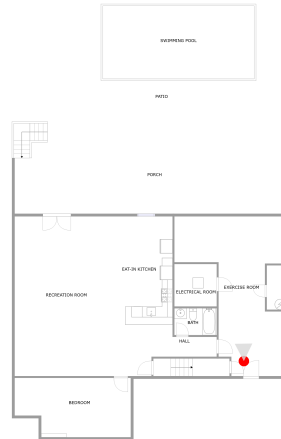

Photo Report

**2300 Plantation Drive, Clinton Township,
Saxonburg, Butler County, Pennsylvania, United**

PATIO (1)

Floor 1 / 1416 sq. ft

PORCH (2)

Floor 1 / 677 sq. ft

Photo Report

**2300 Plantation Drive, Clinton Township,
Saxonburg, Butler County, Pennsylvania, United**

RECREATION ROOM (3)

Floor 1 / 608 sq. ft

EAT-IN KITCHEN (4)

Floor 1 / 250 sq. ft

Photo Report

**2300 Plantation Drive, Clinton Township,
Saxonburg, Butler County, Pennsylvania, United**

EXERCISE ROOM (5)

Floor 1 / 404 sq. ft

LAUNDRY (6)

Floor 2 / 55 sq. ft

Photo Report

**2300 Plantation Drive, Clinton Township,
Saxonburg, Butler County, Pennsylvania, United**

FOYER (7)
Floor 2 / 107 sq. ft

FOYER (7)
Floor 2 / 107 sq. ft

Photo Report

**2300 Plantation Drive, Clinton Township,
Saxonburg, Butler County, Pennsylvania, United**

KITCHEN (8)
Floor 2 / 144 sq. ft

KITCHEN (8)
Floor 2 / 144 sq. ft

Photo Report

**2300 Plantation Drive, Clinton Township,
Saxonburg, Butler County, Pennsylvania, United**