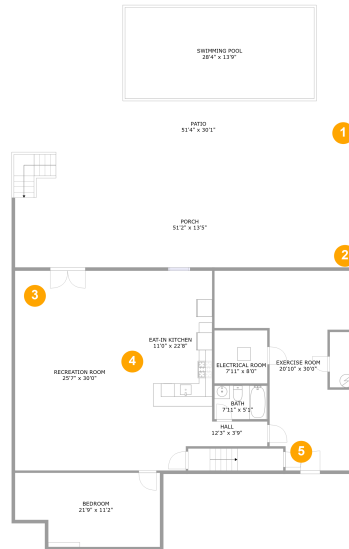

Photo Report

**2300 Plantation Drive, Clinton Township,
Saxonburg, Butler County, Pennsylvania, United**

Room number	Room name	Room area	Room Dimensions
1	Patio	1416 sq. ft	51'4" x 30'1"
2	Porch	677 sq. ft	51'2" x 13'5"
3	Recreation Room	608 sq. ft	25'7" x 30'0"
4	Eat-in Kitchen	250 sq. ft	11'0" x 22'8"
5	Exercise Room	404 sq. ft	20'10" x 30'0"

Photo Report

**2300 Plantation Drive, Clinton Township,
Saxonburg, Butler County, Pennsylvania, United**

Room number	Room name	Room area	Room Dimensions
6	Laundry	55 sq. ft	9'8" x 5'9"
7	Foyer	107 sq. ft	16'0" x 8'8"
8	Kitchen	144 sq. ft	12'0" x 12'5"
9	Living Room	351 sq. ft	16'0" x 21'4"
10	Bedroom	143 sq. ft	12'10" x 11'2"
11	No Space	No dimensions	No dimensions
12	Bath	66 sq. ft	7'2" x 9'4"
13	Primary Bedroom	188 sq. ft	12'10" x 14'7"
14	Deck	702 sq. ft	51'0" x 15'8"

Photo Report

**2300 Plantation Drive, Clinton Township,
Saxonburg, Butler County, Pennsylvania, United**

PATIO (1)

Floor 1 / 1416 sq. ft

PORCH (2)

Floor 1 / 677 sq. ft

Photo Report

**2300 Plantation Drive, Clinton Township,
Saxonburg, Butler County, Pennsylvania, United**

RECREATION ROOM (3)

Floor 1 / 608 sq. ft

EAT-IN KITCHEN (4)

Floor 1 / 250 sq. ft

Photo Report

**2300 Plantation Drive, Clinton Township,
Saxonburg, Butler County, Pennsylvania, United**

EXERCISE ROOM (5)

Floor 1 / 404 sq. ft