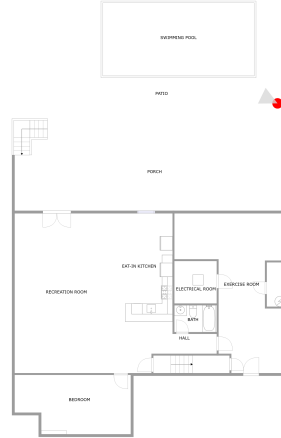

Photo Report

**2300 Plantation Drive, Clinton Township,
Saxonburg, Butler County, Pennsylvania, United**

Room number	Room name	Room area	Room Dimensions
1	Patio	1416 sq. ft	51'4" x 30'1"
2	Porch	677 sq. ft	51'2" x 13'5"
3	Recreation Room	608 sq. ft	25'7" x 30'0"
4	Eat-in Kitchen	250 sq. ft	11'0" x 22'8"
5	Exercise Room	404 sq. ft	20'10" x 30'0"

Photo Report

**2300 Plantation Drive, Clinton Township,
Saxonburg, Butler County, Pennsylvania, United**

Room number	Room name	Room area	Room Dimensions
6	Laundry	55 sq. ft	9'8" x 5'9"
7	Foyer	107 sq. ft	16'0" x 8'8"
8	Kitchen	144 sq. ft	12'0" x 12'5"
9	Living Room	351 sq. ft	16'0" x 21'4"
10	Bedroom	143 sq. ft	12'10" x 11'2"
11	No Space	No dimensions	No dimensions
12	Bath	66 sq. ft	7'2" x 9'4"
13	Primary Bedroom	188 sq. ft	12'10" x 14'7"
14	Deck	702 sq. ft	51'0" x 15'8"

Photo Report

**2300 Plantation Drive, Clinton Township,
Saxonburg, Butler County, Pennsylvania, United**

PATIO (1)

Floor 1 / 1416 sq. ft

PORCH (2)

Floor 1 / 677 sq. ft

Photo Report

**2300 Plantation Drive, Clinton Township,
Saxonburg, Butler County, Pennsylvania, United**

RECREATION ROOM (3)

Floor 1 / 608 sq. ft

EAT-IN KITCHEN (4)

Floor 1 / 250 sq. ft

Photo Report

**2300 Plantation Drive, Clinton Township,
Saxonburg, Butler County, Pennsylvania, United**

EXERCISE ROOM (5)

Floor 1 / 404 sq. ft