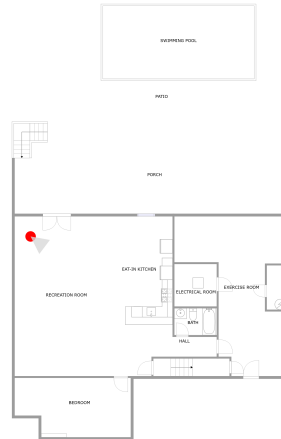

Photo Report

**2300 Plantation Drive, Clinton Township,
Saxonburg, Butler County, Pennsylvania, United**

Room number	Room name	Room area	Room Dimensions
6	Laundry	55 sq. ft	9'8" x 5'9"
7	Foyer	107 sq. ft	16'0" x 8'8"
8	Kitchen	144 sq. ft	12'0" x 12'5"
9	Living Room	351 sq. ft	16'0" x 21'4"
10	Bedroom	143 sq. ft	12'10" x 11'2"
11	No Space	No dimensions	No dimensions
12	Bath	66 sq. ft	7'2" x 9'4"
13	Primary Bedroom	188 sq. ft	12'10" x 14'7"
14	Deck	702 sq. ft	51'0" x 15'8"

Photo Report

**2300 Plantation Drive, Clinton Township,
Saxonburg, Butler County, Pennsylvania, United**

PATIO (1)

Floor 1 / 1416 sq. ft

PORCH (2)

Floor 1 / 677 sq. ft

Photo Report

**2300 Plantation Drive, Clinton Township,
Saxonburg, Butler County, Pennsylvania, United**

RECREATION ROOM (3)

Floor 1 / 608 sq. ft

EAT-IN KITCHEN (4)

Floor 1 / 250 sq. ft

Photo Report

**2300 Plantation Drive, Clinton Township,
Saxonburg, Butler County, Pennsylvania, United**

EXERCISE ROOM (5)

Floor 1 / 404 sq. ft

LAUNDRY (6)

Floor 2 / 55 sq. ft

Photo Report

**2300 Plantation Drive, Clinton Township,
Saxonburg, Butler County, Pennsylvania, United**

FOYER (7)
Floor 2 / 107 sq. ft

FOYER (7)
Floor 2 / 107 sq. ft

Photo Report