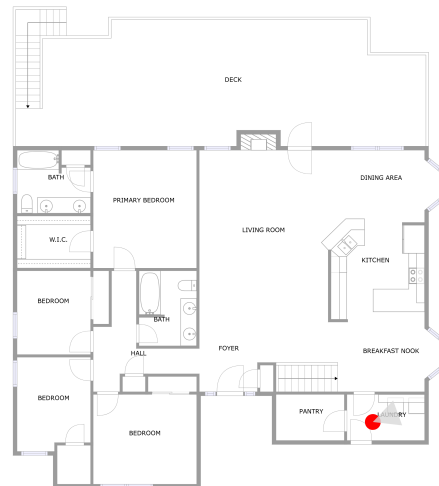

RECREATION ROOM (3)

Floor 1 / 608 sq. ft

EAT-IN KITCHEN (4)

Floor 1 / 250 sq. ft

Photo Report

**2300 Plantation Drive, Clinton Township,
Saxonburg, Butler County, Pennsylvania, United**

EXERCISE ROOM (5)

Floor 1 / 404 sq. ft

LAUNDRY (6)

Floor 2 / 55 sq. ft

Photo Report

**2300 Plantation Drive, Clinton Township,
Saxonburg, Butler County, Pennsylvania, United**

FOYER (7)
Floor 2 / 107 sq. ft

FOYER (7)
Floor 2 / 107 sq. ft

Photo Report

**2300 Plantation Drive, Clinton Township,
Saxonburg, Butler County, Pennsylvania, United**

KITCHEN (8)
Floor 2 / 144 sq. ft

KITCHEN (8)
Floor 2 / 144 sq. ft

Photo Report

**2300 Plantation Drive, Clinton Township,
Saxonburg, Butler County, Pennsylvania, United**

LIVING ROOM (9)

Floor 2 / 351 sq. ft

LIVING ROOM (9)

Floor 2 / 351 sq. ft

Photo Report

**2300 Plantation Drive, Clinton Township,
Saxonburg, Butler County, Pennsylvania, United**

BEDROOM (10)
Floor 2 / 143 sq. ft