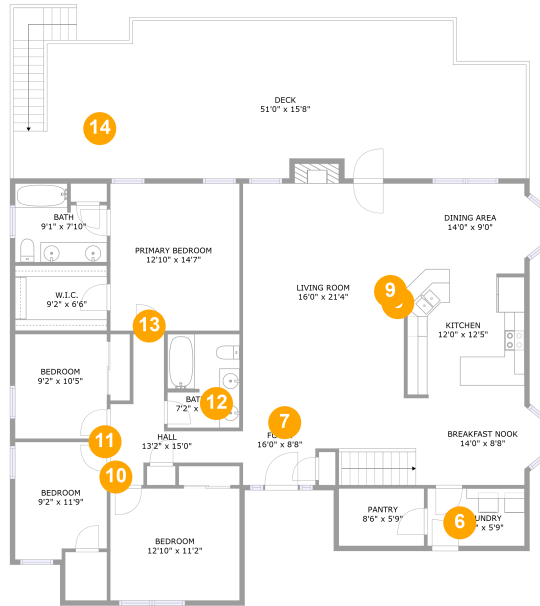

Photo Report

**2300 Plantation Drive, Clinton Township,
Saxonburg, Butler County, Pennsylvania, United**

Room number	Room name	Room area	Room Dimensions
1	Patio	1416 sq. ft	51'4" x 30'1"
2	Porch	677 sq. ft	51'2" x 13'5"
3	Recreation Room	608 sq. ft	25'7" x 30'0"
4	Eat-in Kitchen	250 sq. ft	11'0" x 22'8"
5	Exercise Room	404 sq. ft	20'10" x 30'0"

Photo Report

**2300 Plantation Drive, Clinton Township,
Saxonburg, Butler County, Pennsylvania, United**

Room number	Room name	Room area	Room Dimensions
6	Laundry	55 sq. ft	9'8" x 5'9"
7	Foyer	107 sq. ft	16'0" x 8'8"
8	Kitchen	144 sq. ft	12'0" x 12'5"
9	Living Room	351 sq. ft	16'0" x 21'4"
10	Bedroom	143 sq. ft	12'10" x 11'2"
11	No Space	No dimensions	No dimensions
12	Bath	66 sq. ft	7'2" x 9'4"
13	Primary Bedroom	188 sq. ft	12'10" x 14'7"
14	Deck	702 sq. ft	51'0" x 15'8"

RECREATION ROOM (3)

Floor 1 / 608 sq. ft

EAT-IN KITCHEN (4)

Floor 1 / 250 sq. ft

Photo Report

**2300 Plantation Drive, Clinton Township,
Saxonburg, Butler County, Pennsylvania, United**

EXERCISE ROOM (5)

Floor 1 / 404 sq. ft

LIVING ROOM (9)

Floor 2 / 351 sq. ft

LIVING ROOM (9)

Floor 2 / 351 sq. ft

Photo Report

**2300 Plantation Drive, Clinton Township,
Saxonburg, Butler County, Pennsylvania, United**

BEDROOM (10)
Floor 2 / 143 sq. ft