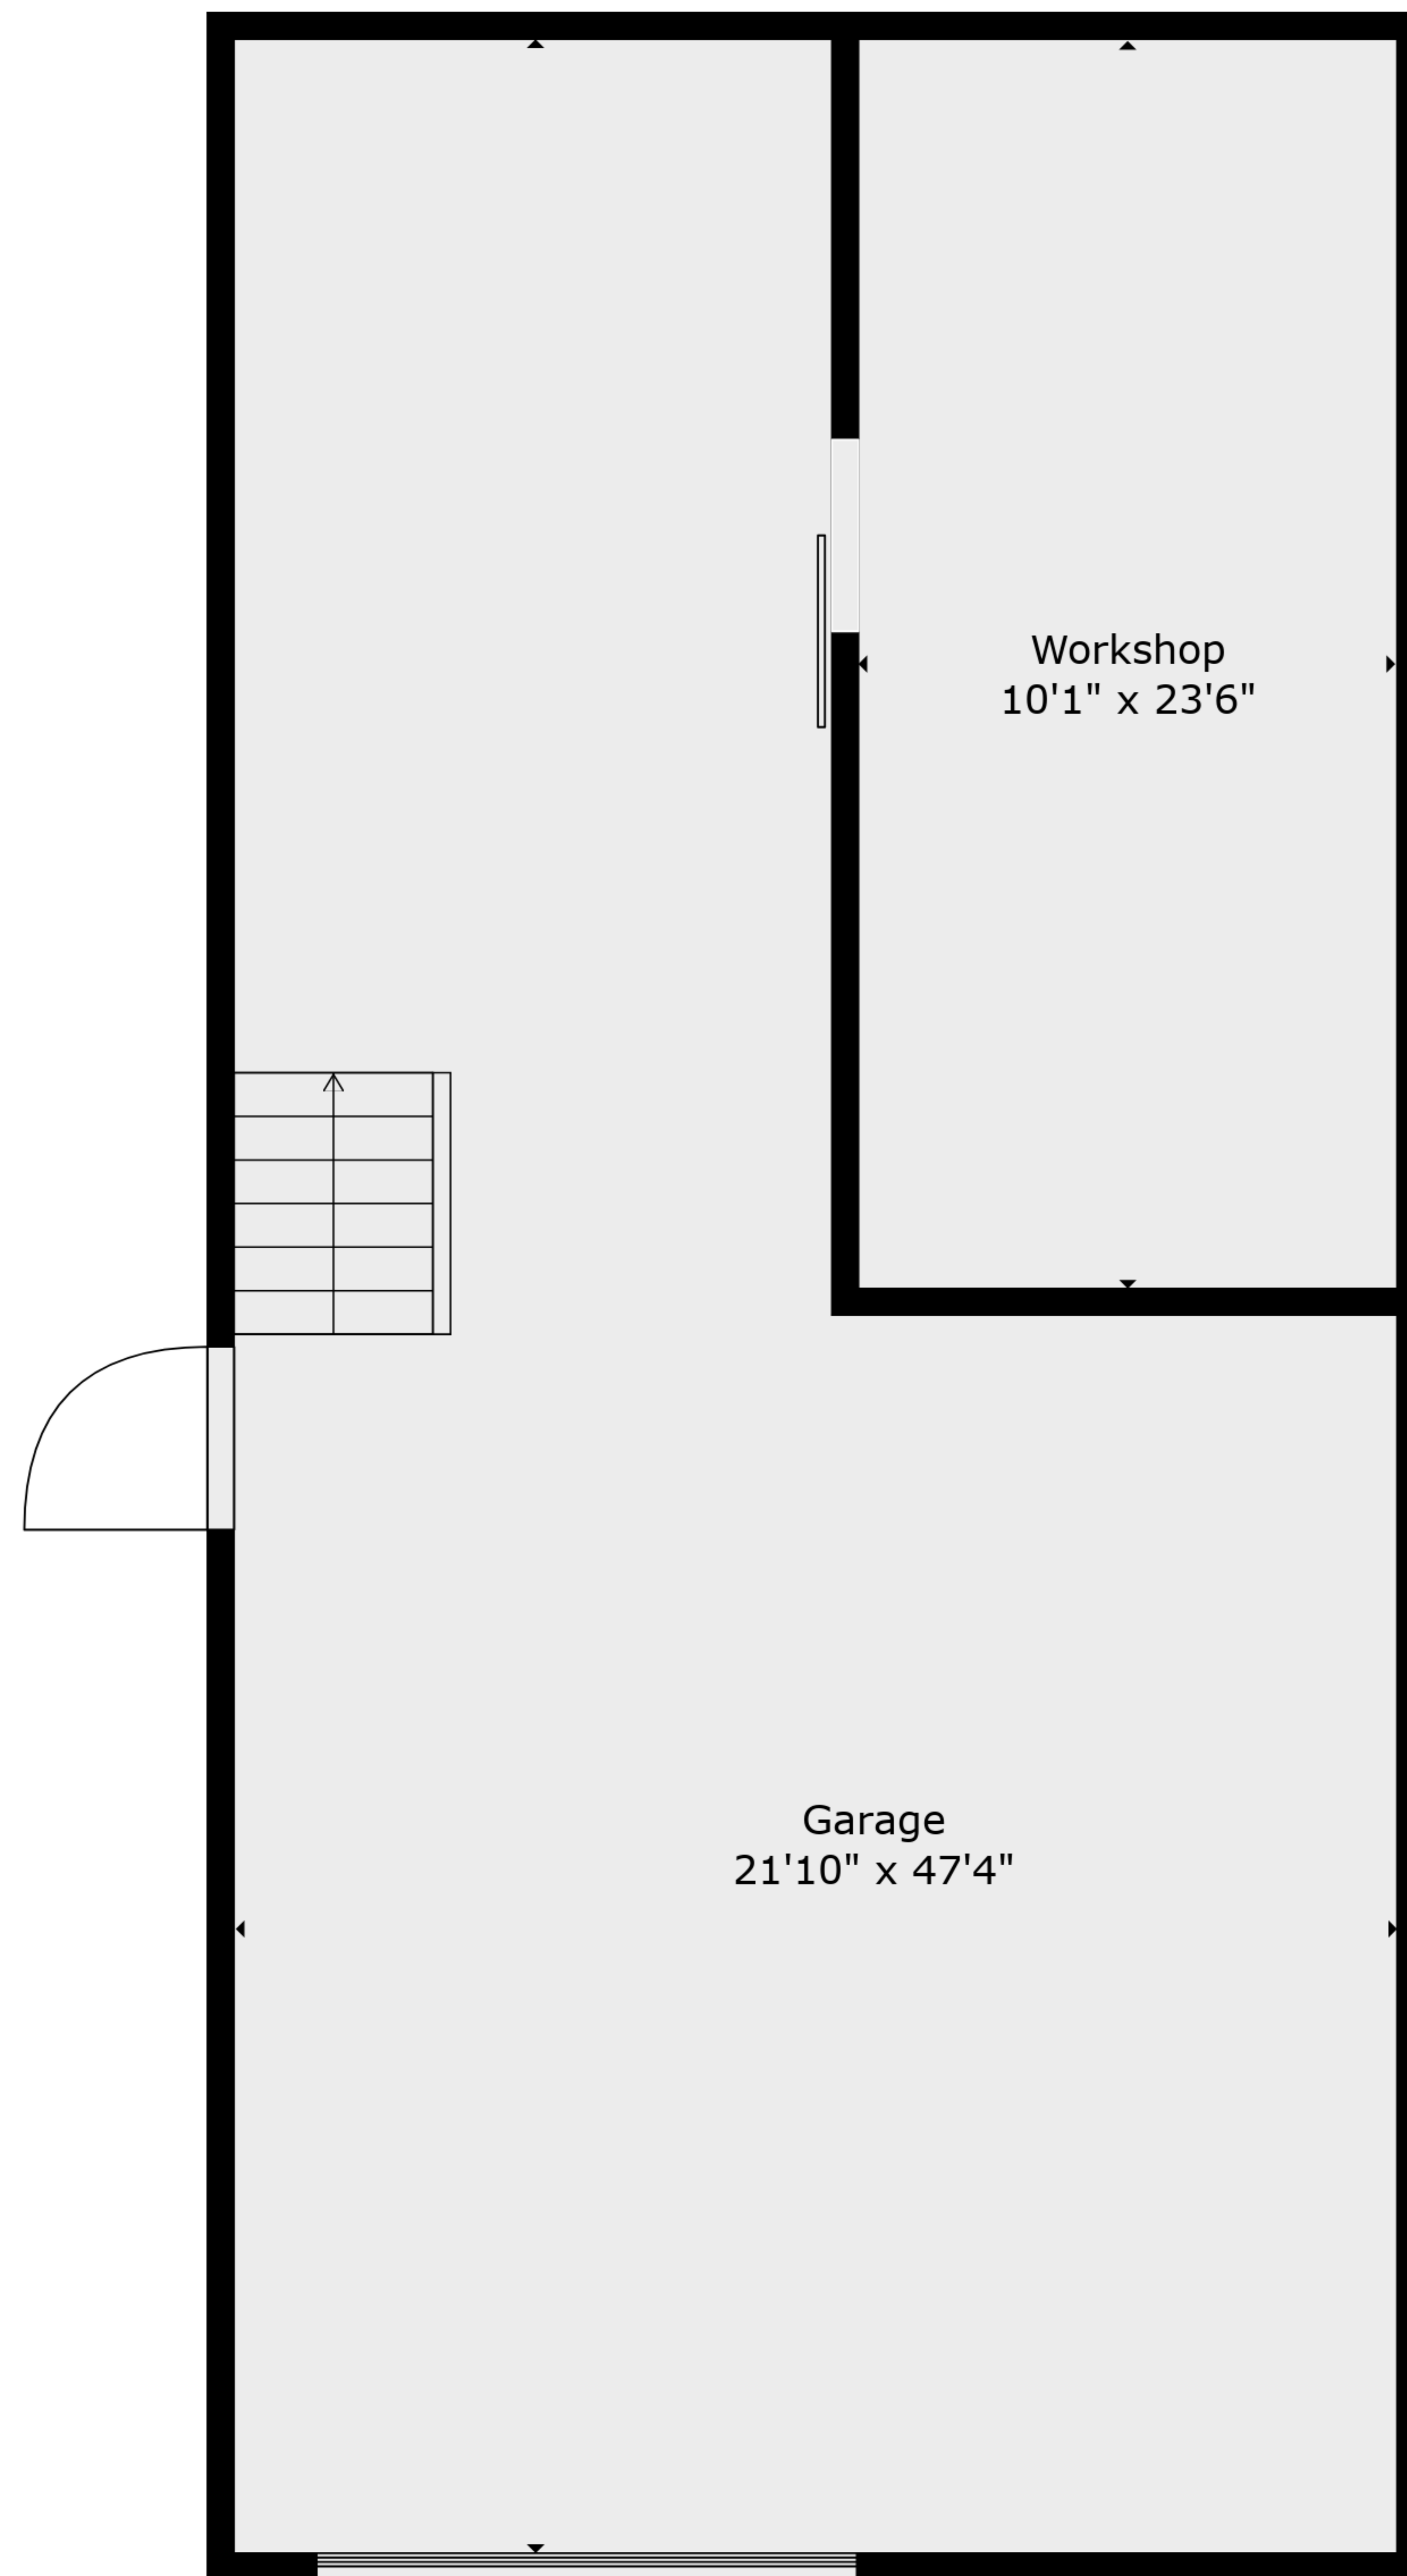

TOTAL: 493 sq. ft

FLOOR 1: 0 sq. ft, FLOOR 2: 493 sq. ft

EXCLUDED AREAS: GARAGE: 780 sq. ft, WORKSHOP: 238 sq. ft

TOTAL: 493 sq. ft

FLOOR 1: 0 sq. ft, FLOOR 2: 493 sq. ft

EXCLUDED AREAS: GARAGE: 780 sq. ft, WORKSHOP: 238 sq. ft

Floor 1

Floor 2

TOTAL: 493 sq. ft
FLOOR 1: 0 sq. ft, FLOOR 2: 493 sq. ft
EXCLUDED AREAS: GARAGE: 780 sq. ft, WORKSHOP: 238 sq. ft