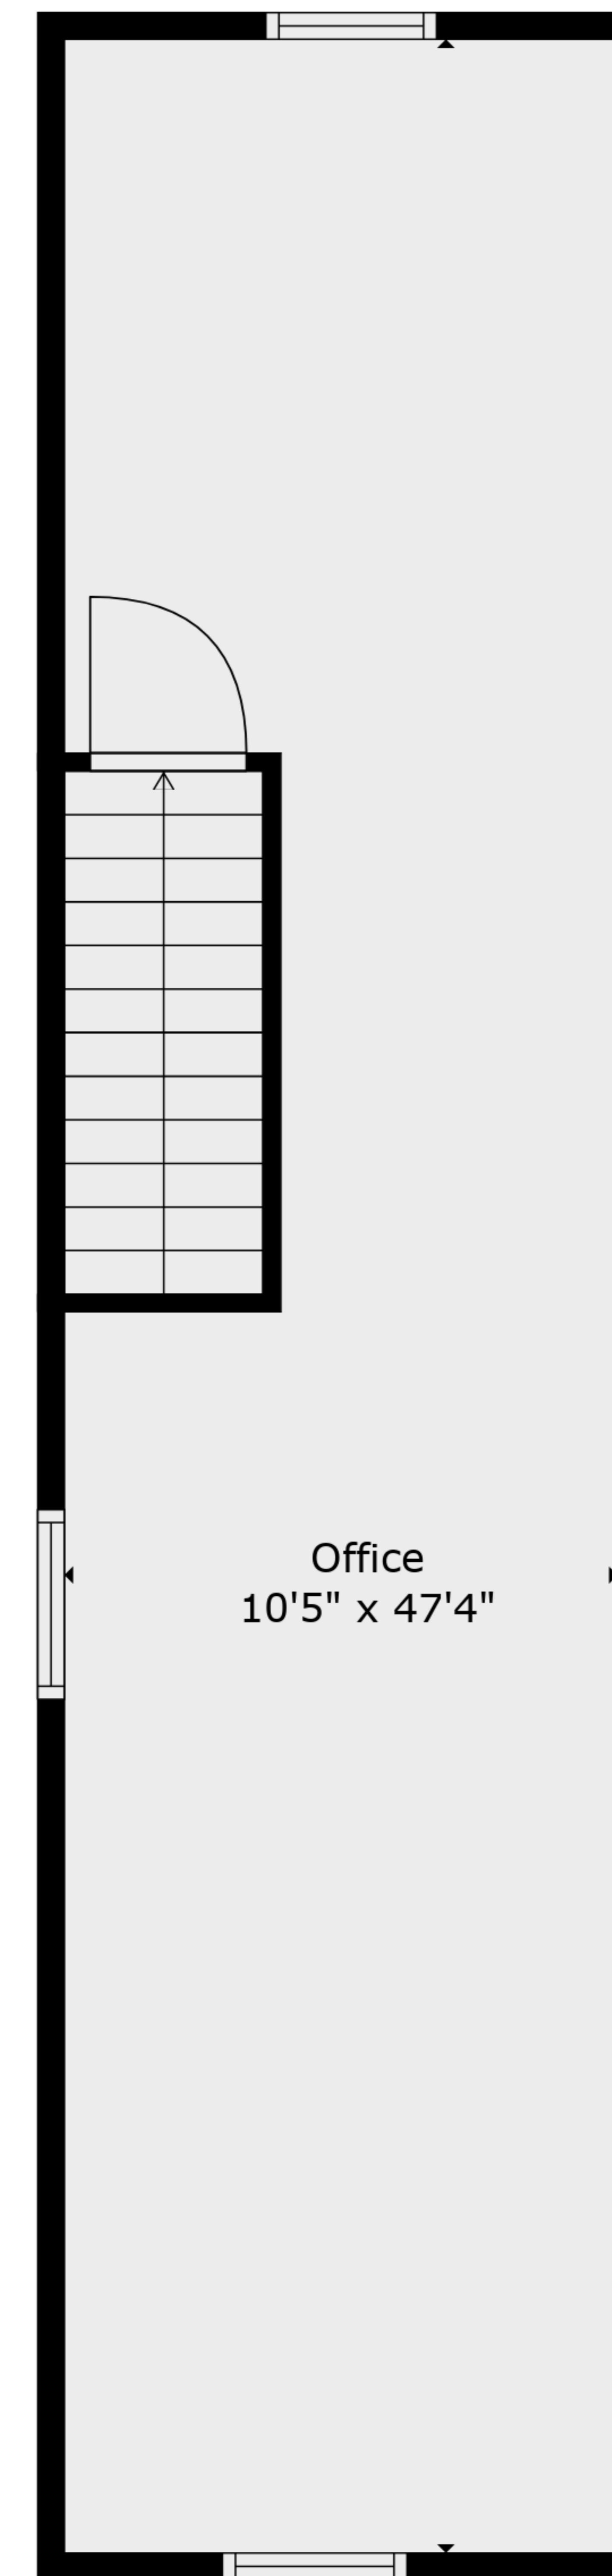

TOTAL: 493 sq. ft

FLOOR 1: 0 sq. ft, FLOOR 2: 493 sq. ft

EXCLUDED AREAS: GARAGE: 780 sq. ft, WORKSHOP: 238 sq. ft

TOTAL: 493 sq. ft

FLOOR 1: 0 sq. ft, FLOOR 2: 493 sq. ft

EXCLUDED AREAS: GARAGE: 780 sq. ft, WORKSHOP: 238 sq. ft

Floor 1

Floor 2

TOTAL: 493 sq. ft
FLOOR 1: 0 sq. ft, FLOOR 2: 493 sq. ft
EXCLUDED AREAS: GARAGE: 780 sq. ft, WORKSHOP: 238 sq. ft