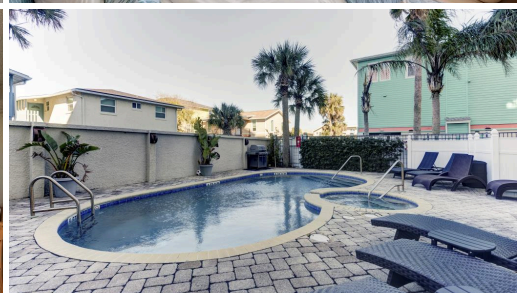

Jacksonville Beach, FL 32250

kw ATLANTIC PARTNERS
KELLERWILLIAMS REALTY

Gail Stuck
KELLER WILLIAMS REALTY
ATLANTIC PARTNERS

1071 Atlantic Blvd, Atlantic Beach, FL 32233
9046514050
gailstuck4gps@gmail.com