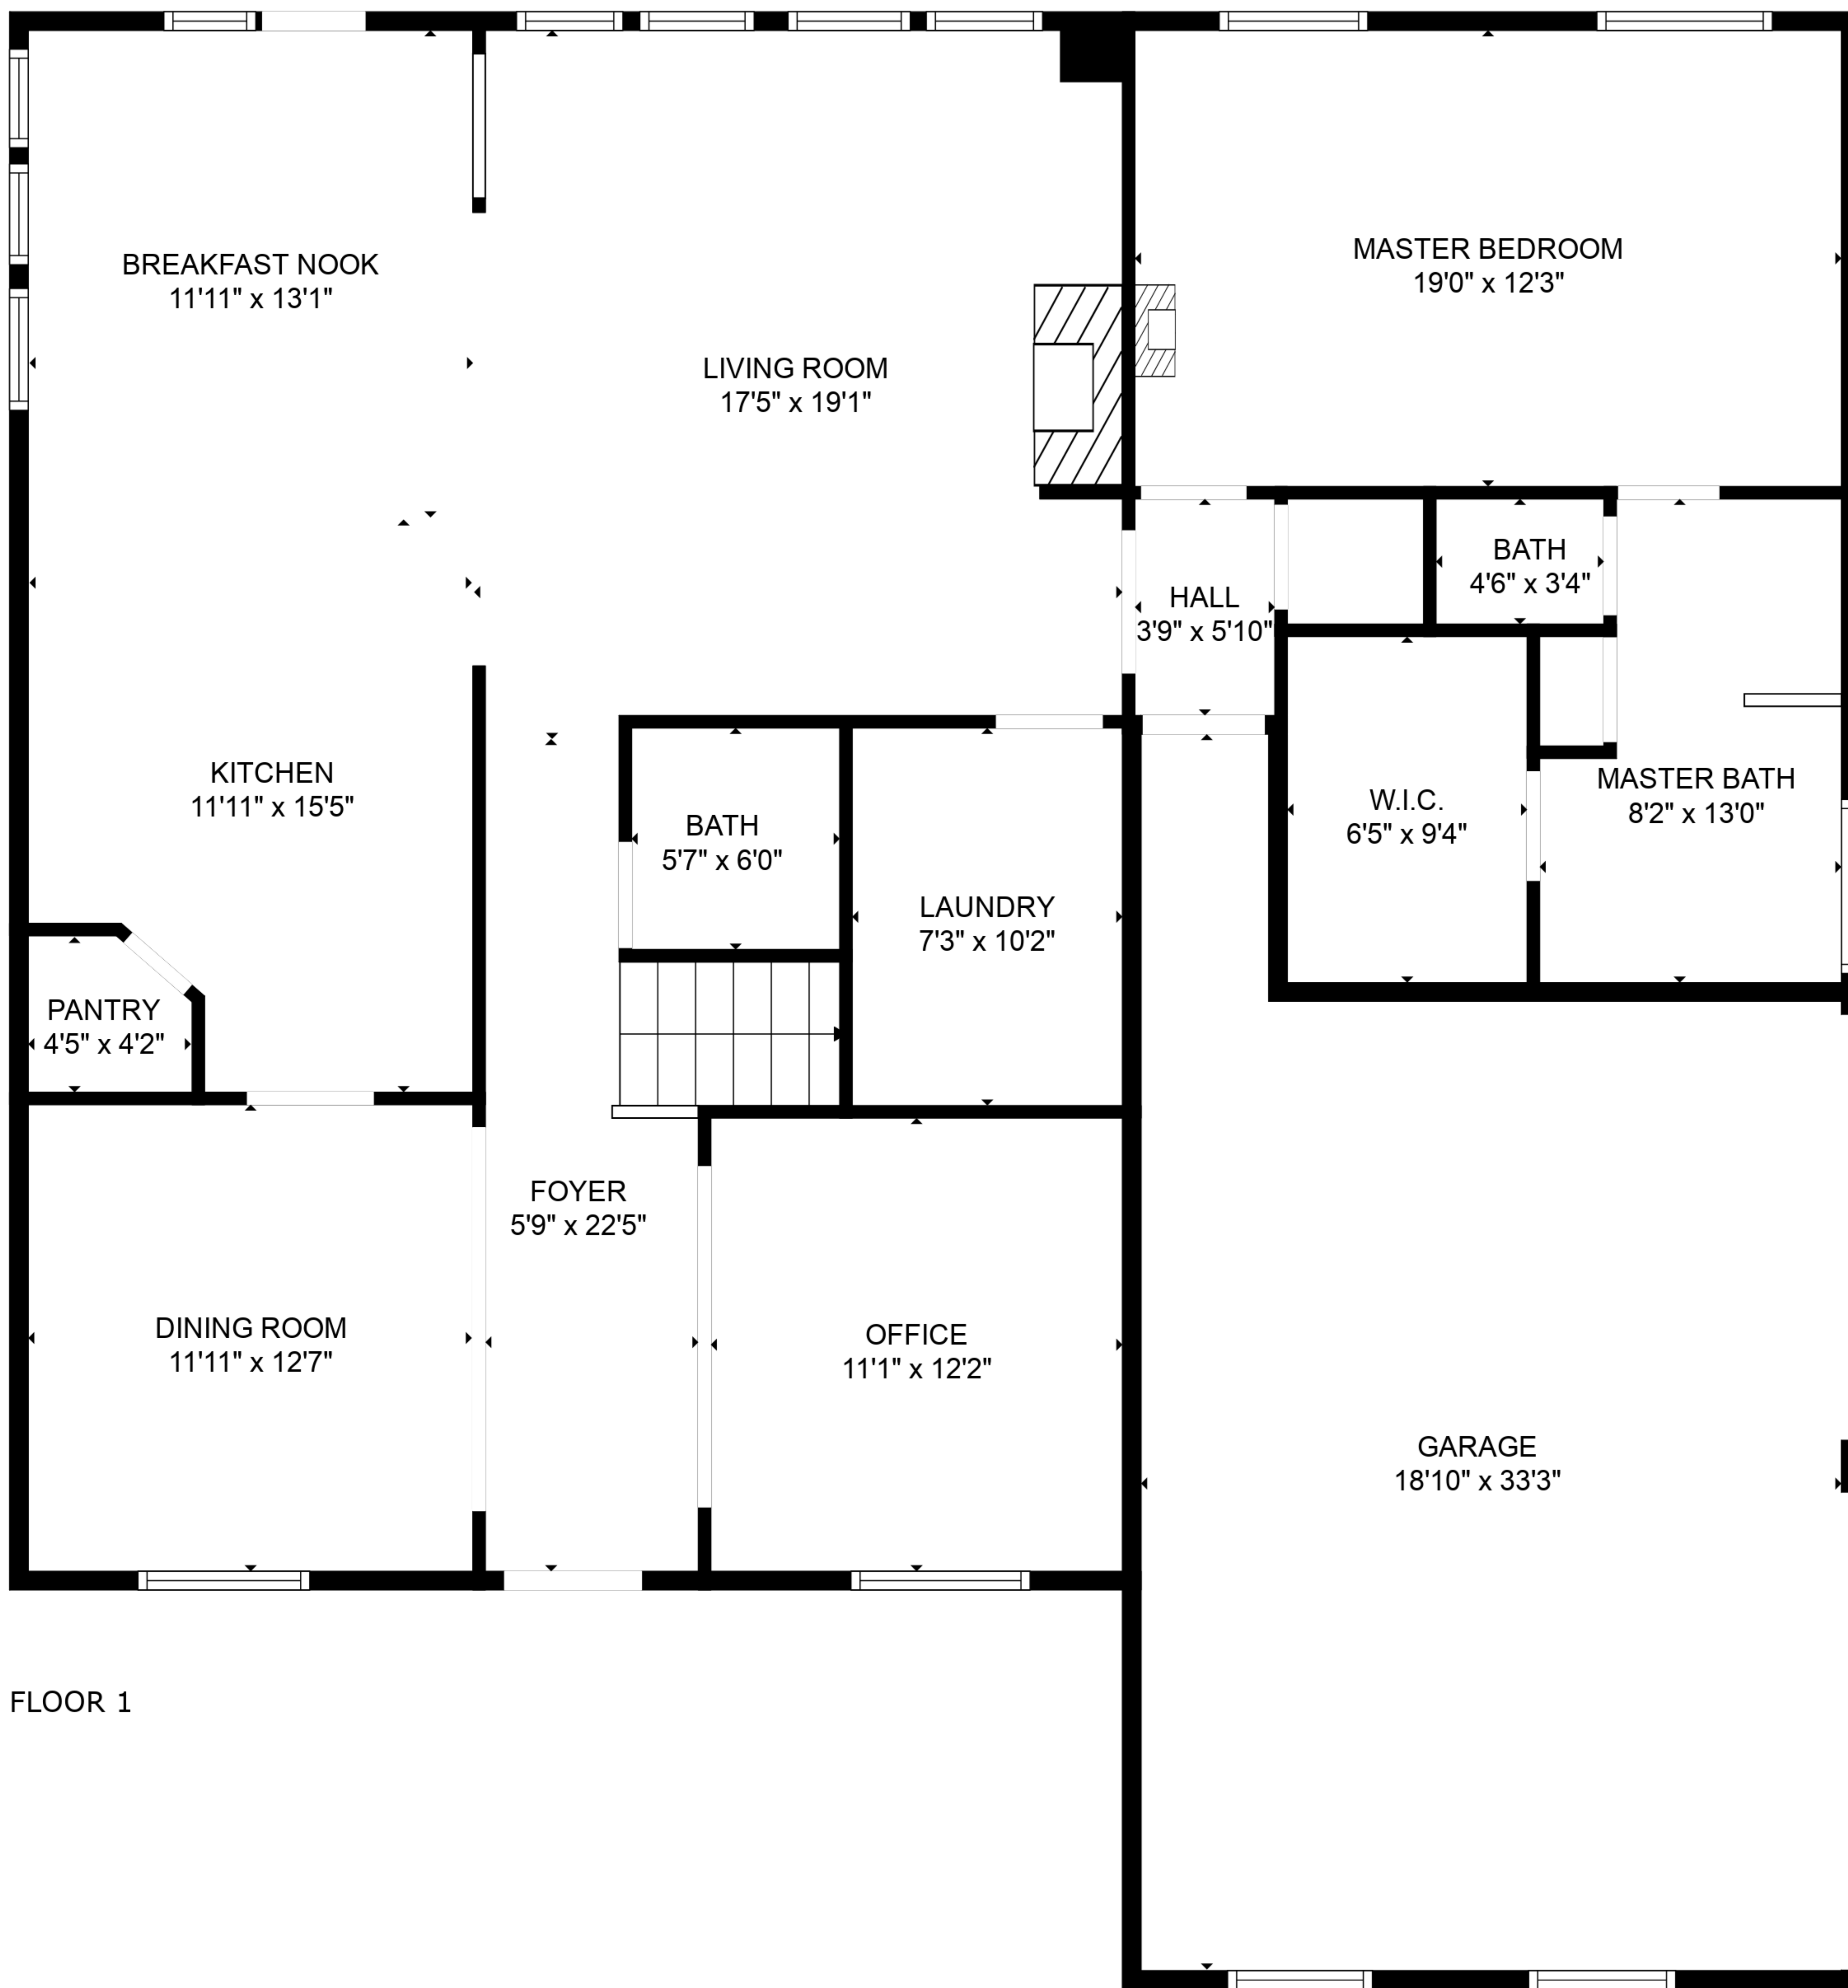

**TOTAL: 2906 sq. ft**  
FLOOR 1: 1683 sq. ft, FLOOR 2: 1223 sq. ft  
EXCLUDED AREAS: GARAGE: 517 sq. ft

**TOTAL: 2906 sq. ft**  
FLOOR 1: 1683 sq. ft, FLOOR 2: 1223 sq. ft  
EXCLUDED AREAS: GARAGE: 517 sq. ft

FLOOR 1

FLOOR 2

**TOTAL: 2906 sq. ft**  
 FLOOR 1: 1683 sq. ft, FLOOR 2: 1223 sq. ft  
 EXCLUDED AREAS: GARAGE: 517 sq. ft