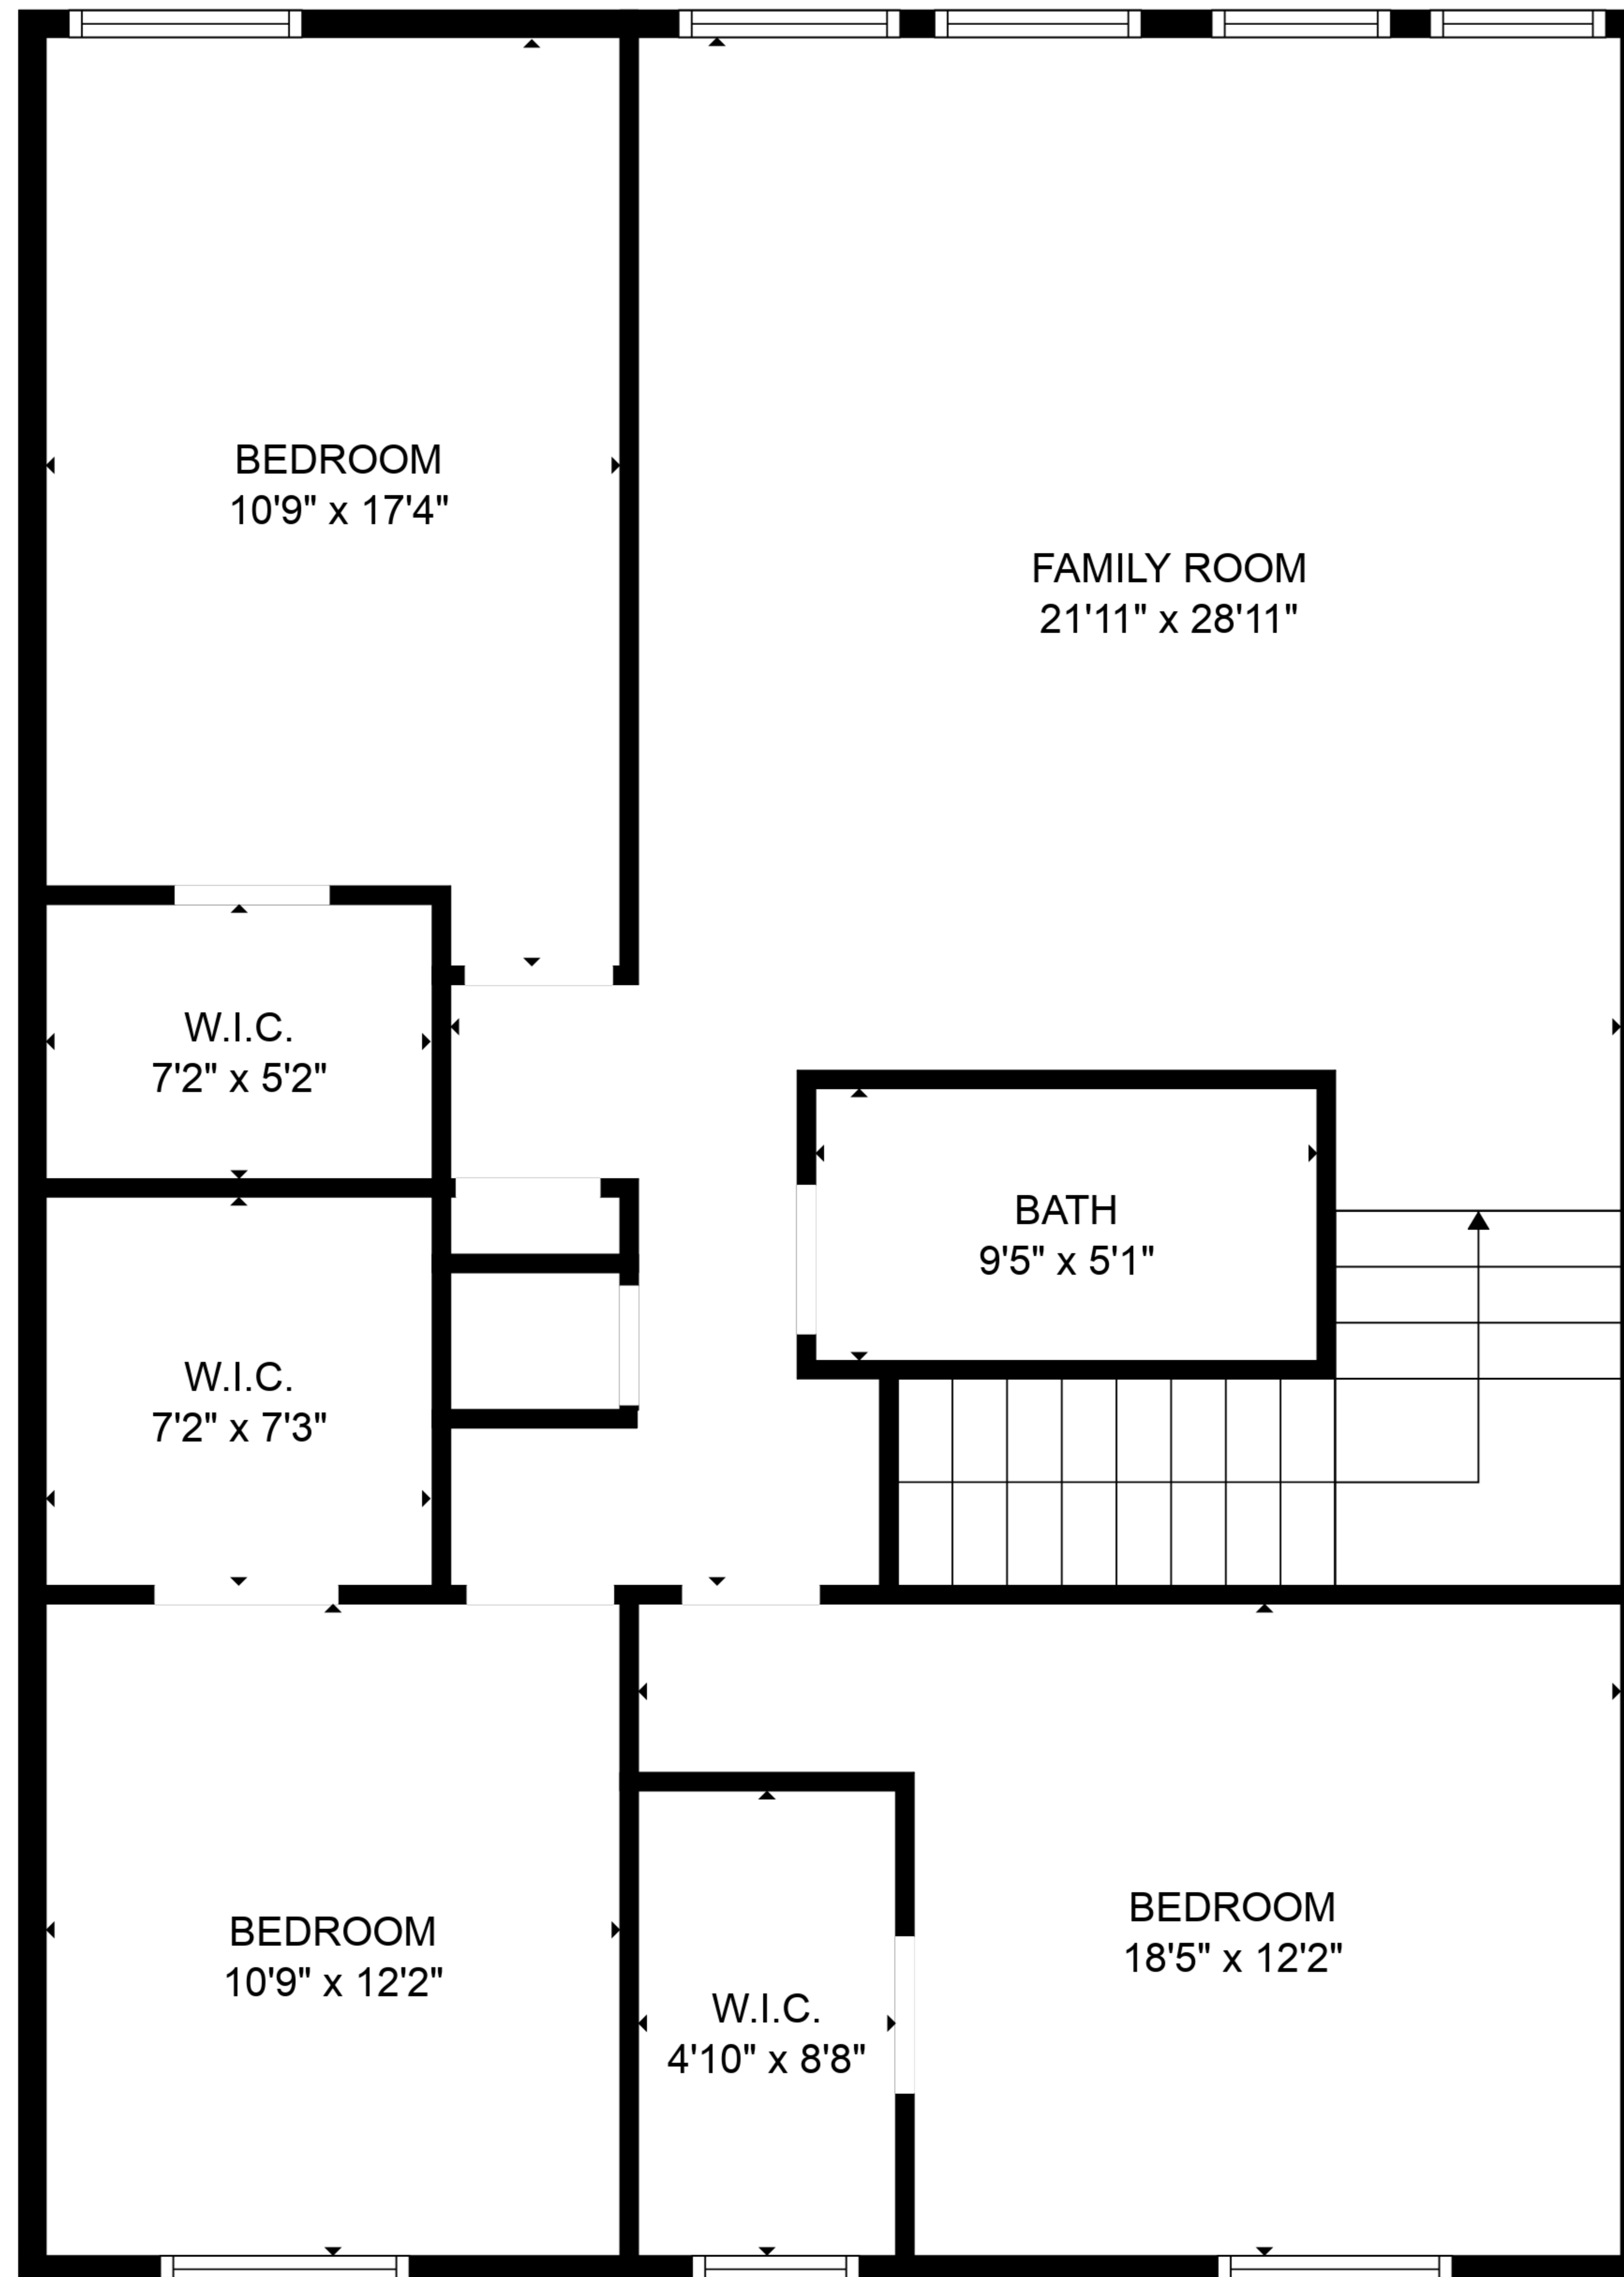

**TOTAL: 2906 sq. ft**  
FLOOR 1: 1683 sq. ft, FLOOR 2: 1223 sq. ft  
EXCLUDED AREAS: GARAGE: 517 sq. ft

**TOTAL: 2906 sq. ft**  
FLOOR 1: 1683 sq. ft, FLOOR 2: 1223 sq. ft  
EXCLUDED AREAS: GARAGE: 517 sq. ft

FLOOR 1

FLOOR 2

**TOTAL: 2906 sq. ft**  
 FLOOR 1: 1683 sq. ft, FLOOR 2: 1223 sq. ft  
 EXCLUDED AREAS: GARAGE: 517 sq. ft