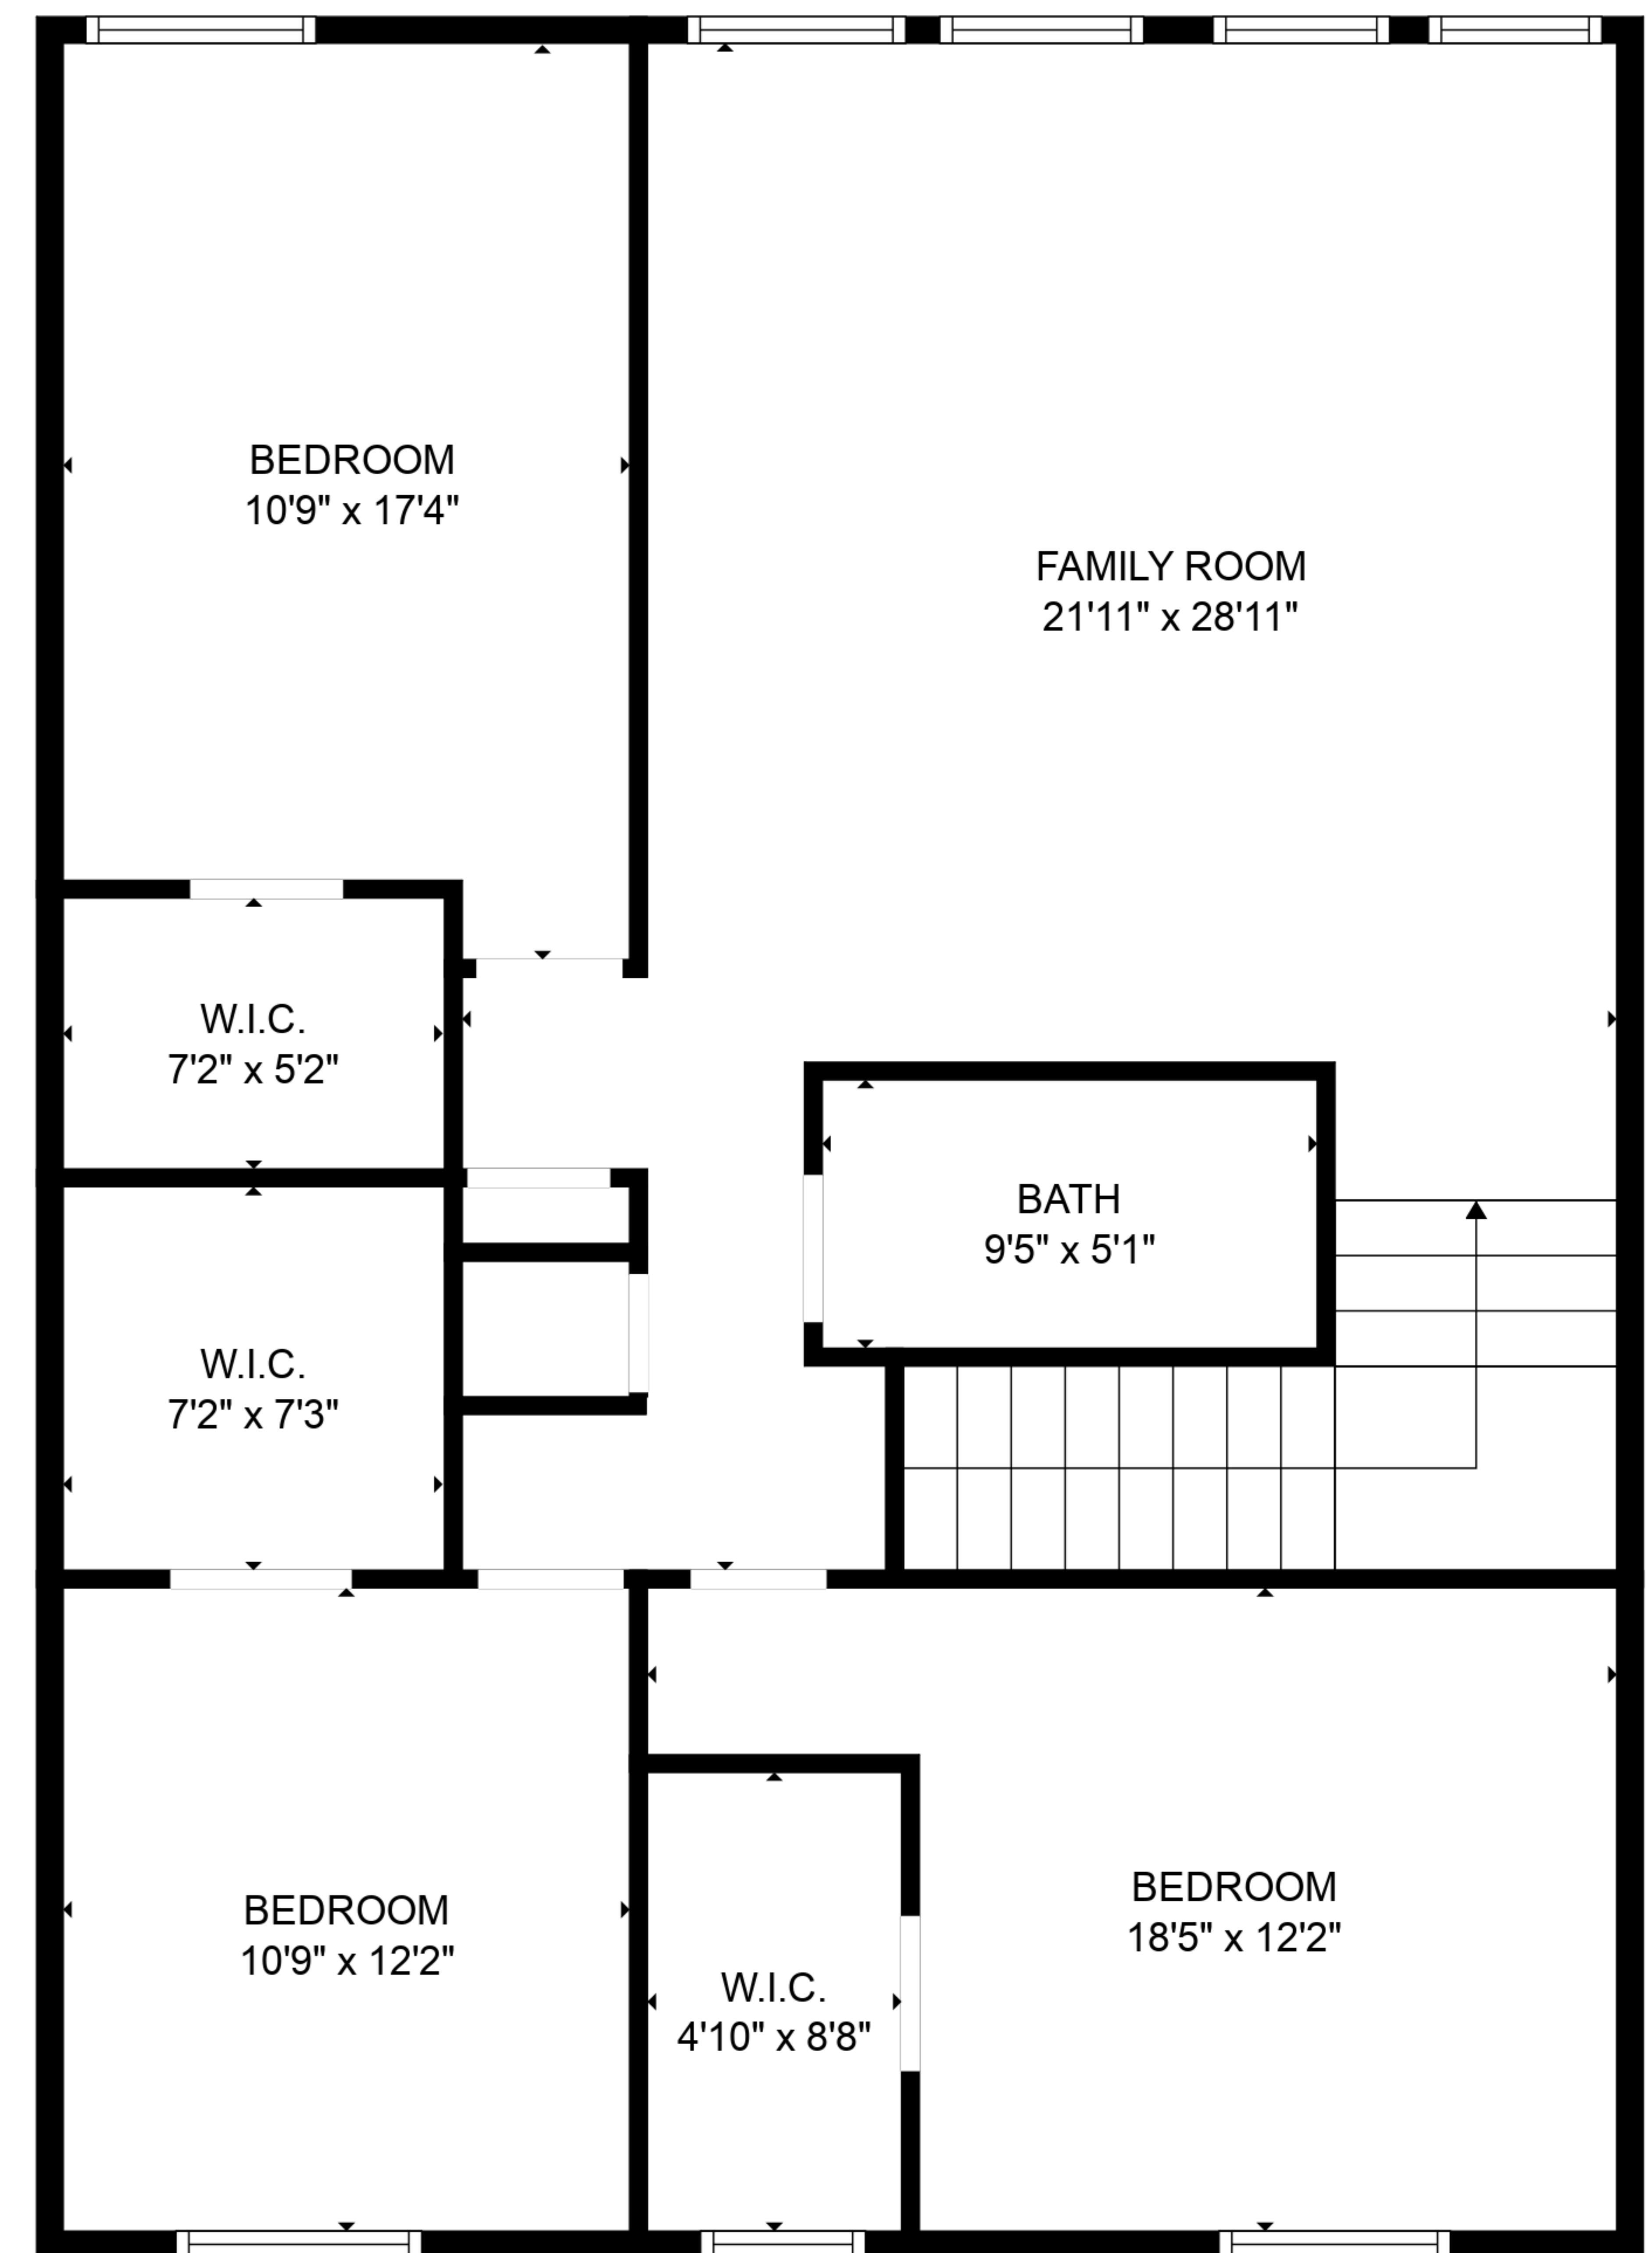

**TOTAL: 2906 sq. ft**  
FLOOR 1: 1683 sq. ft, FLOOR 2: 1223 sq. ft  
EXCLUDED AREAS: GARAGE: 517 sq. ft

**TOTAL: 2906 sq. ft**  
FLOOR 1: 1683 sq. ft, FLOOR 2: 1223 sq. ft  
EXCLUDED AREAS: GARAGE: 517 sq. ft

FLOOR 1

FLOOR 2

**TOTAL: 2906 sq. ft**  
 FLOOR 1: 1683 sq. ft, FLOOR 2: 1223 sq. ft  
 EXCLUDED AREAS: GARAGE: 517 sq. ft