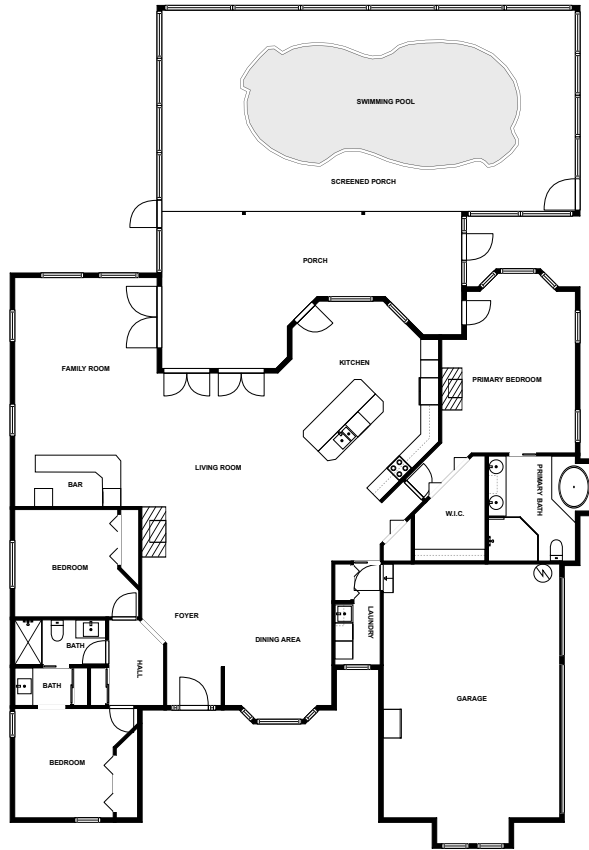

Home report

Garrison Road 3187
Dunedin

Highlights

1 Kitchen

2 Living room

3 Bedroom

3 Bath

28 Doors

Dunedin Heliport, 2.2 mi

Floor plan

fvm

SIZES AND DIMENSIONS ARE APPROXIMATE, ACTUAL MAY VARY.

Appendix 1: Data sheet

| | | |
|-------------------------|----------------------|------------------------------|
| Bedroom - 3 | Bedroom - Master - 1 | Hall - 1 |
| Bath - 3 | Bath - Master - 1 | Utility - 1 |
| Utility - Laundry - 1 | Closet - 1 | Closet - WalkIn - 1 |
| Dining - 1 | Dining - Open - 1 | Entry - 1 |
| Entry - Foyer - 1 | Kitchen - 1 | LivingRoom - 2 |
| LivingRoom - Family - 1 | Bar - 1 | Garage - 1 |
| Outdoor - 2 | Outdoor - Porch - 2 | Outdoor - Porch - Screen - 1 |
| SwimmingPool - 1 | | |