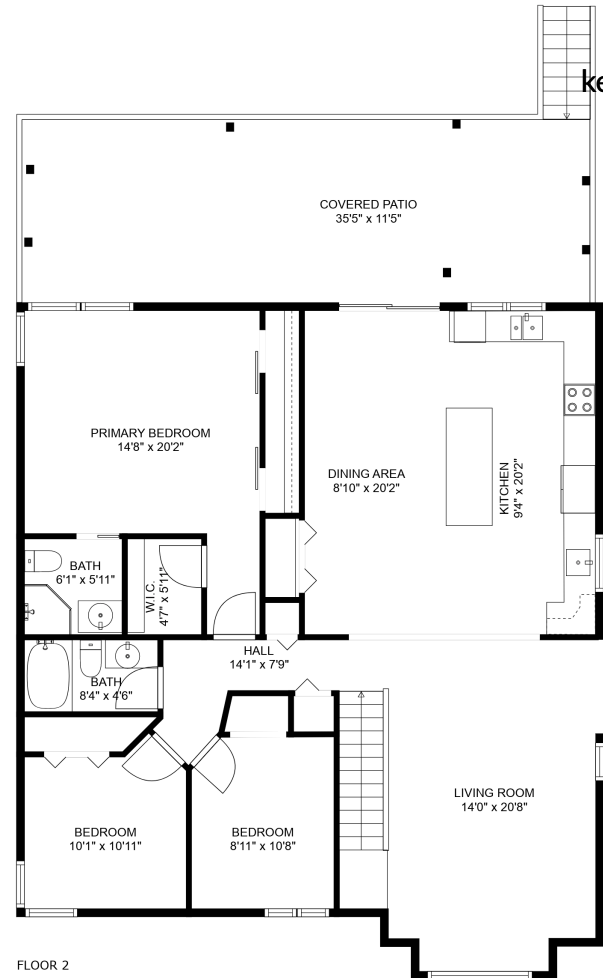

FLOOR 1

FLOOR 2

Estimated Areas:

Main Floor: 1452 sq. ft

Below Main: 1110 sq. ft

Total: 2563 Sq. Ft

45119 Keith Wilson Rd

The Kentala Team
778-684-2334
kentala.team@gmail.com

Estimated Areas:

Main Floor: 1452 sq. ft

Below Main: 1110 sq. ft

Total: 2563 Sq. Ft

45119 Keith Wilson Rd

The Kentala Team
778-684-2334
kentala.team@gmail.com

Estimated Areas:

Main Floor: 1453 sq. ft

Below Main: 1110 sq. ft

Total: 2563 Sq. Ft