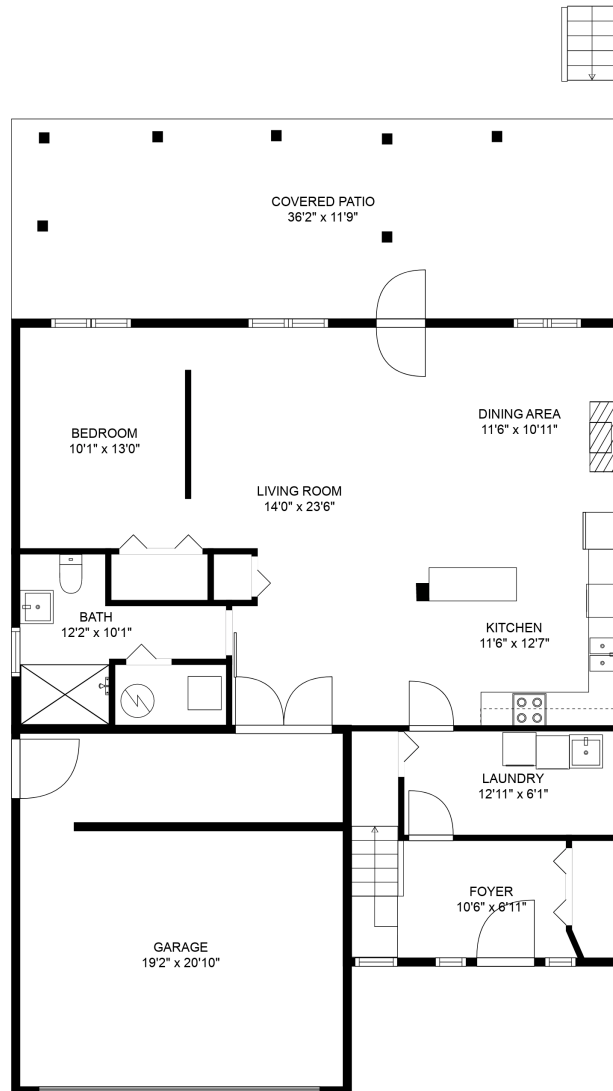

FLOOR 1

FLOOR 2

Estimated Areas:

Main Floor: 1452 sq. ft

Below Main: 1110 sq. ft

Total: 2563 Sq. Ft

45119 Keith Wilson Rd

The Kentala Team
778-684-2334
kentala.team@gmail.com

Estimated Areas:

Main Floor: 1452 sq. ft

Below Main: 1110 sq. ft

Total: 2563 Sq. Ft

45119 Keith Wilson Rd

The Kentala Team
778-684-2334
kentala.team@gmail.com

Estimated Areas:

Main Floor: 1453 sq. ft

Below Main: 1110 sq. ft

Total: 2563 Sq. Ft