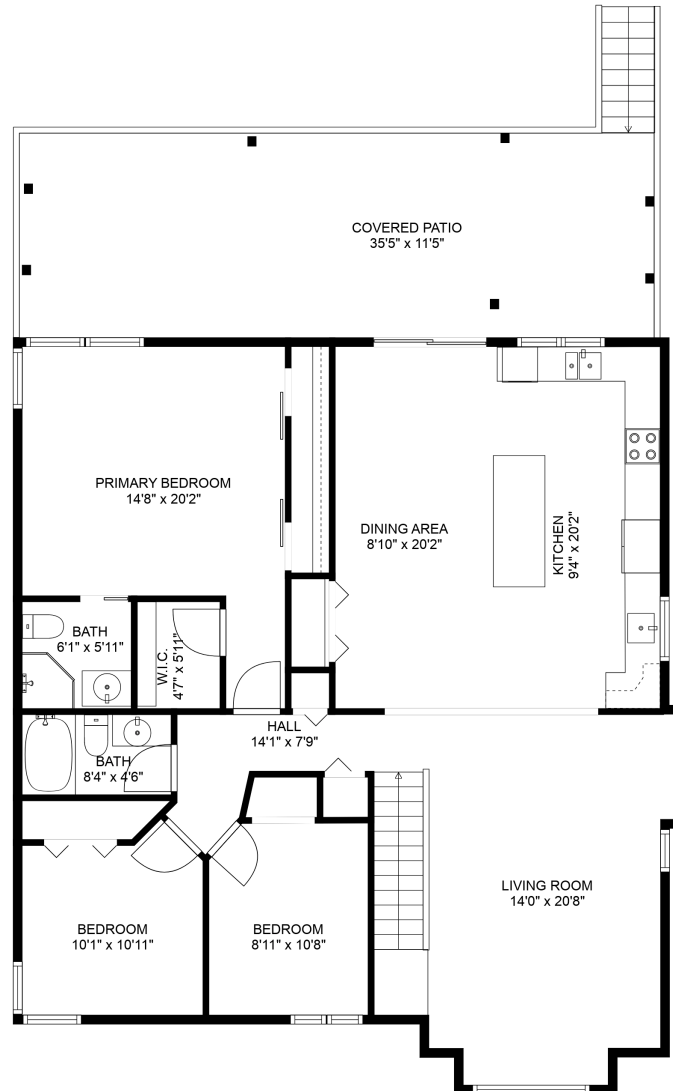

FLOOR 1

FLOOR 2

Estimated Areas:

Main Floor: 1452 sq. ft

Below Main: 1110 sq. ft

Total: 2563 Sq. Ft

45119 Keith Wilson Rd

The Kentala Team
778-684-2334
kentala.team@gmail.com

Estimated Areas:

Main Floor: 1452 sq. ft

Below Main: 1110 sq. ft

Total: 2563 Sq. Ft

45119 Keith Wilson Rd

The Kentala Team
778-684-2334
kentala.team@gmail.com

Estimated Areas:

Main Floor: 1453 sq. ft

Below Main: 1110 sq. ft

Total: 2563 Sq. Ft