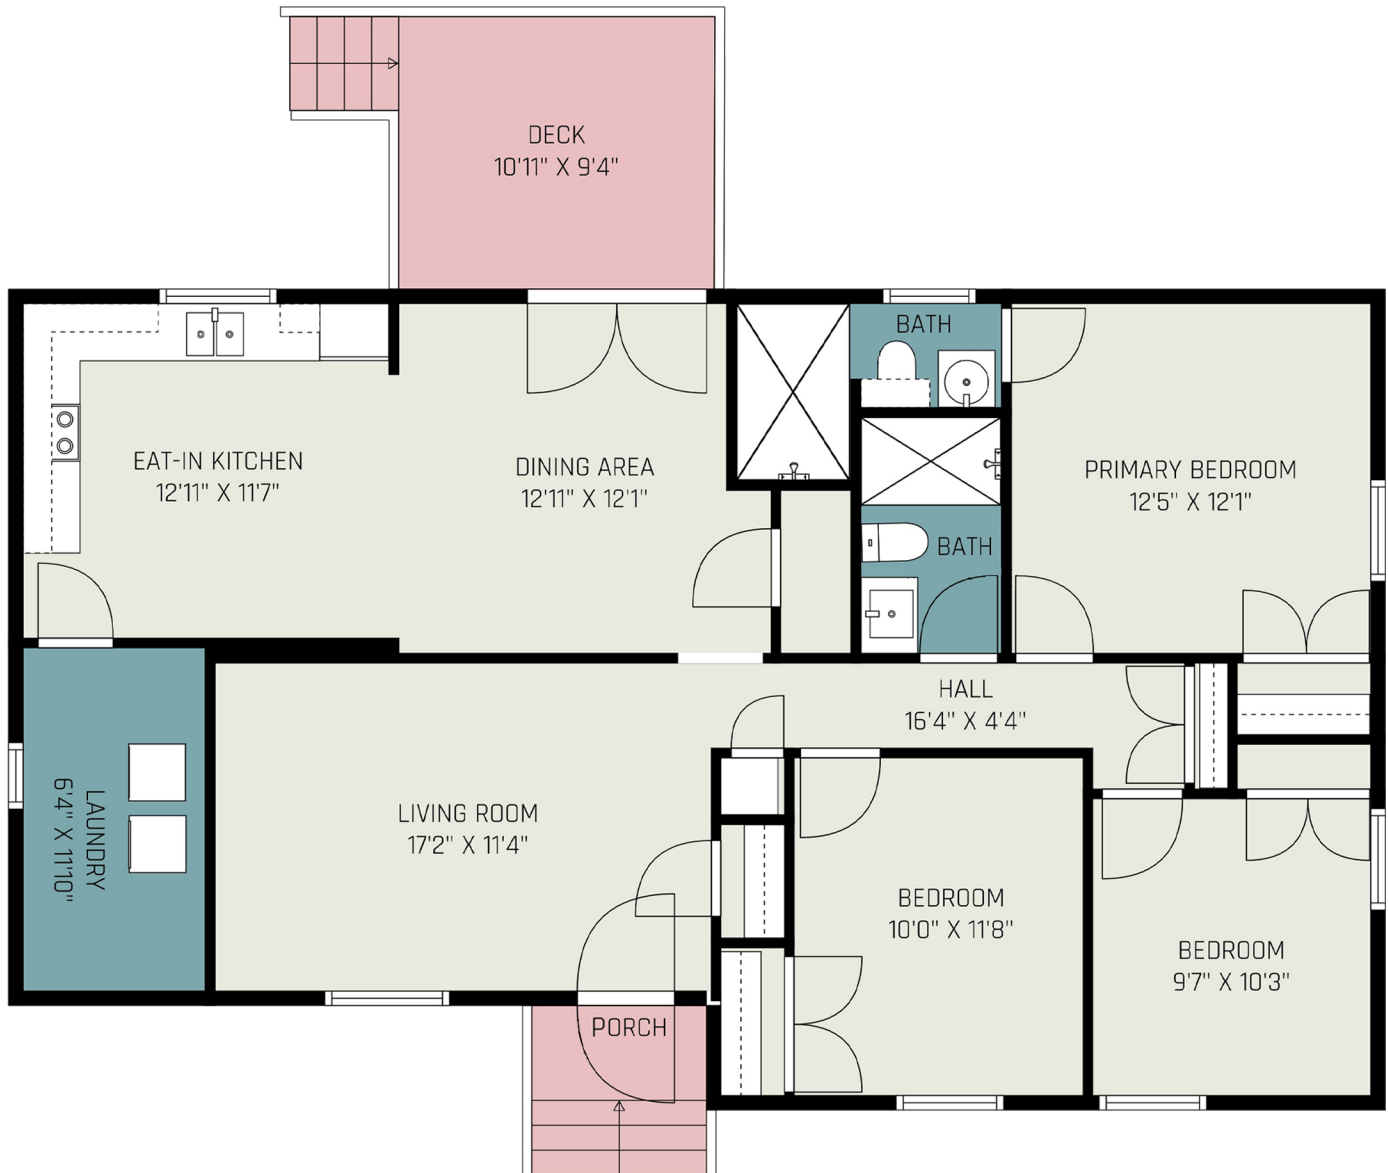

6221 CROSS CREEK LN

Gross Living Area - 1290 Sq Ft

Non- Living Area - 140 Sq Ft

Area Calculation Summary

Gross Living Area

Calculation Details

First Floor	1290 Sq Ft
Total Living Area	1290 Sq Ft
Non-Living Area	
Back Porch	120 Sq Ft
Front Porch	20 Sq Ft
Total Non- Living Area	140 Sq Ft