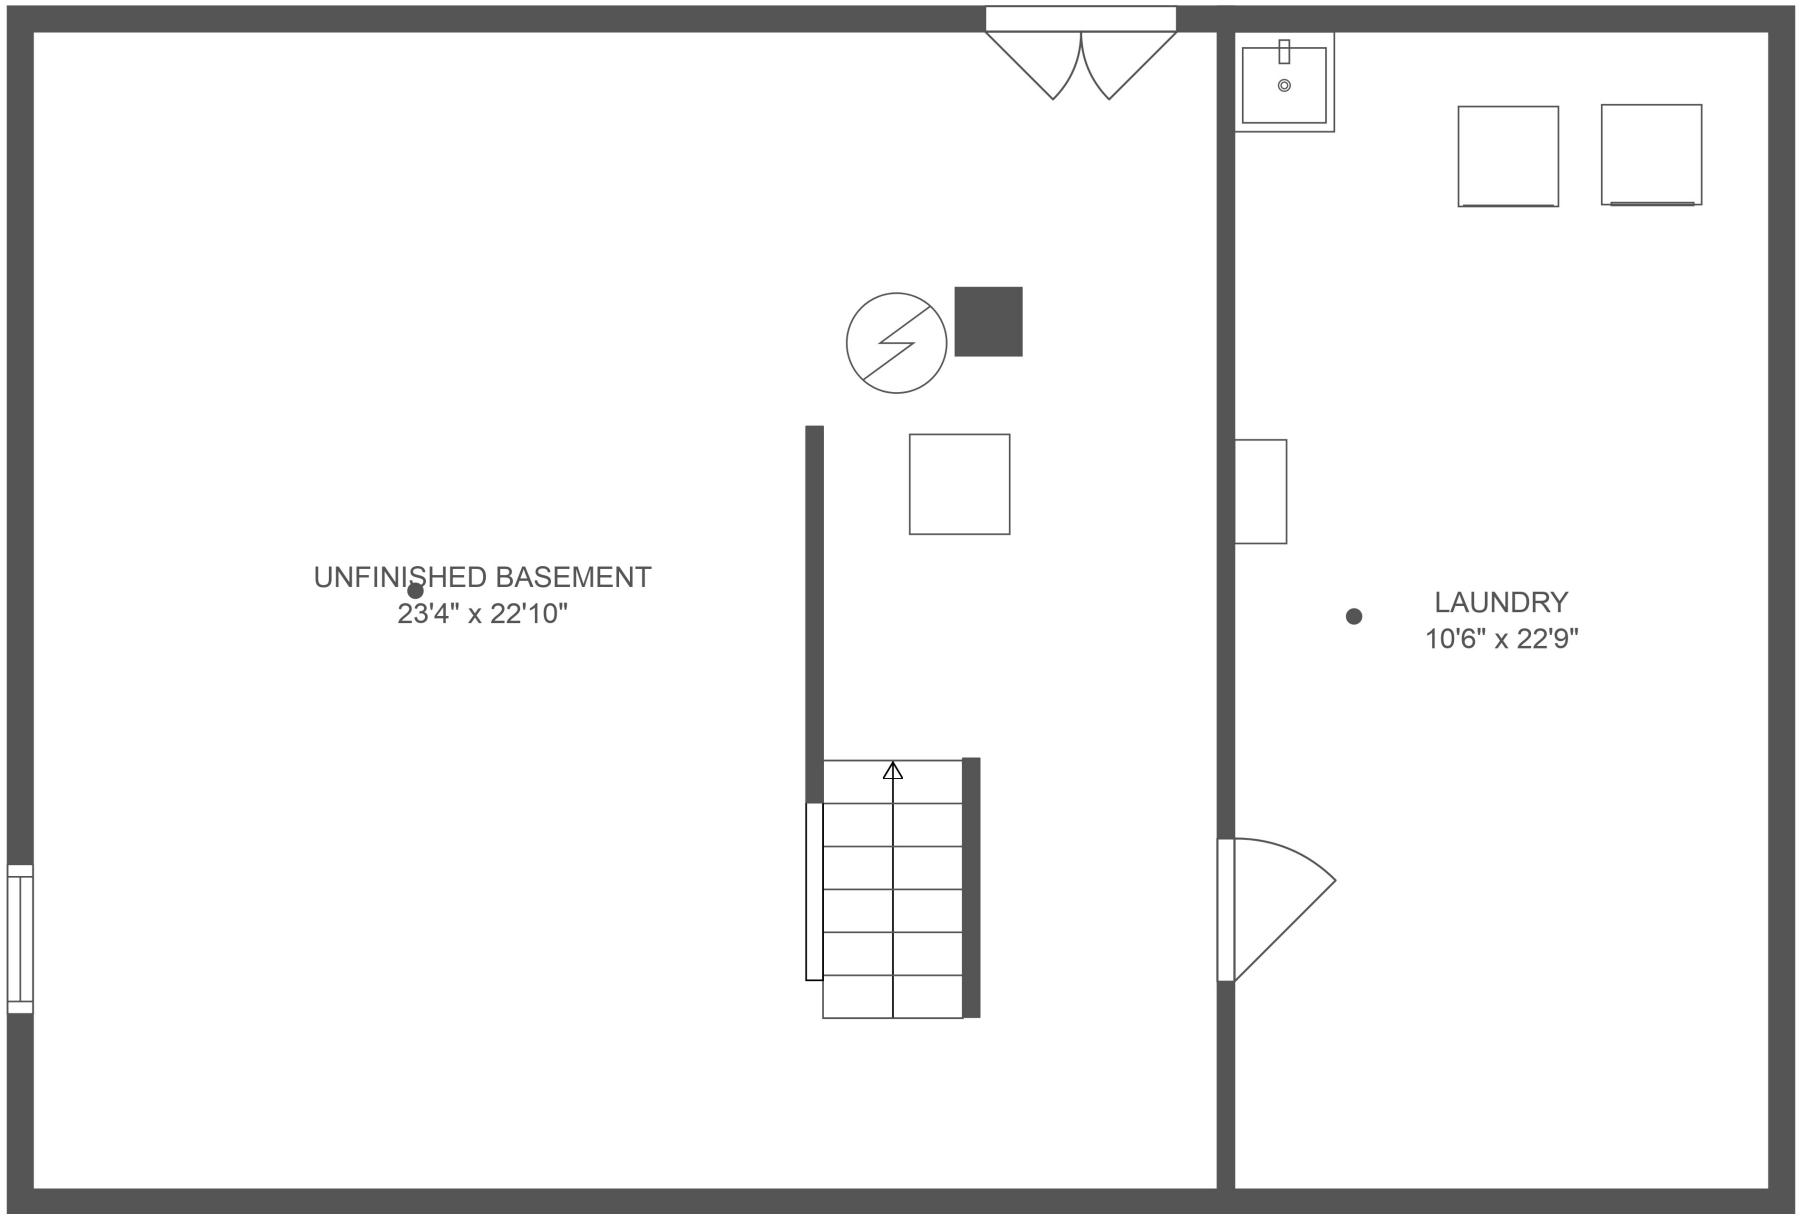

FLOOR 2

FLOOR 3

FLOOR 1

MEASUREMENTS ARE CALCULATED BY CUBICASA TECHNOLOGY. DEEMED HIGHLY RELIABLE BUT NOT GUARANTEED.

MEASUREMENTS ARE CALCULATED BY CUBICASA TECHNOLOGY. DEEMED HIGHLY RELIABLE BUT NOT GUARANTEED.

UNFINISHED BASEMENT
23'4" x 22'10"

LAUNDRY
10'6" x 22'9"