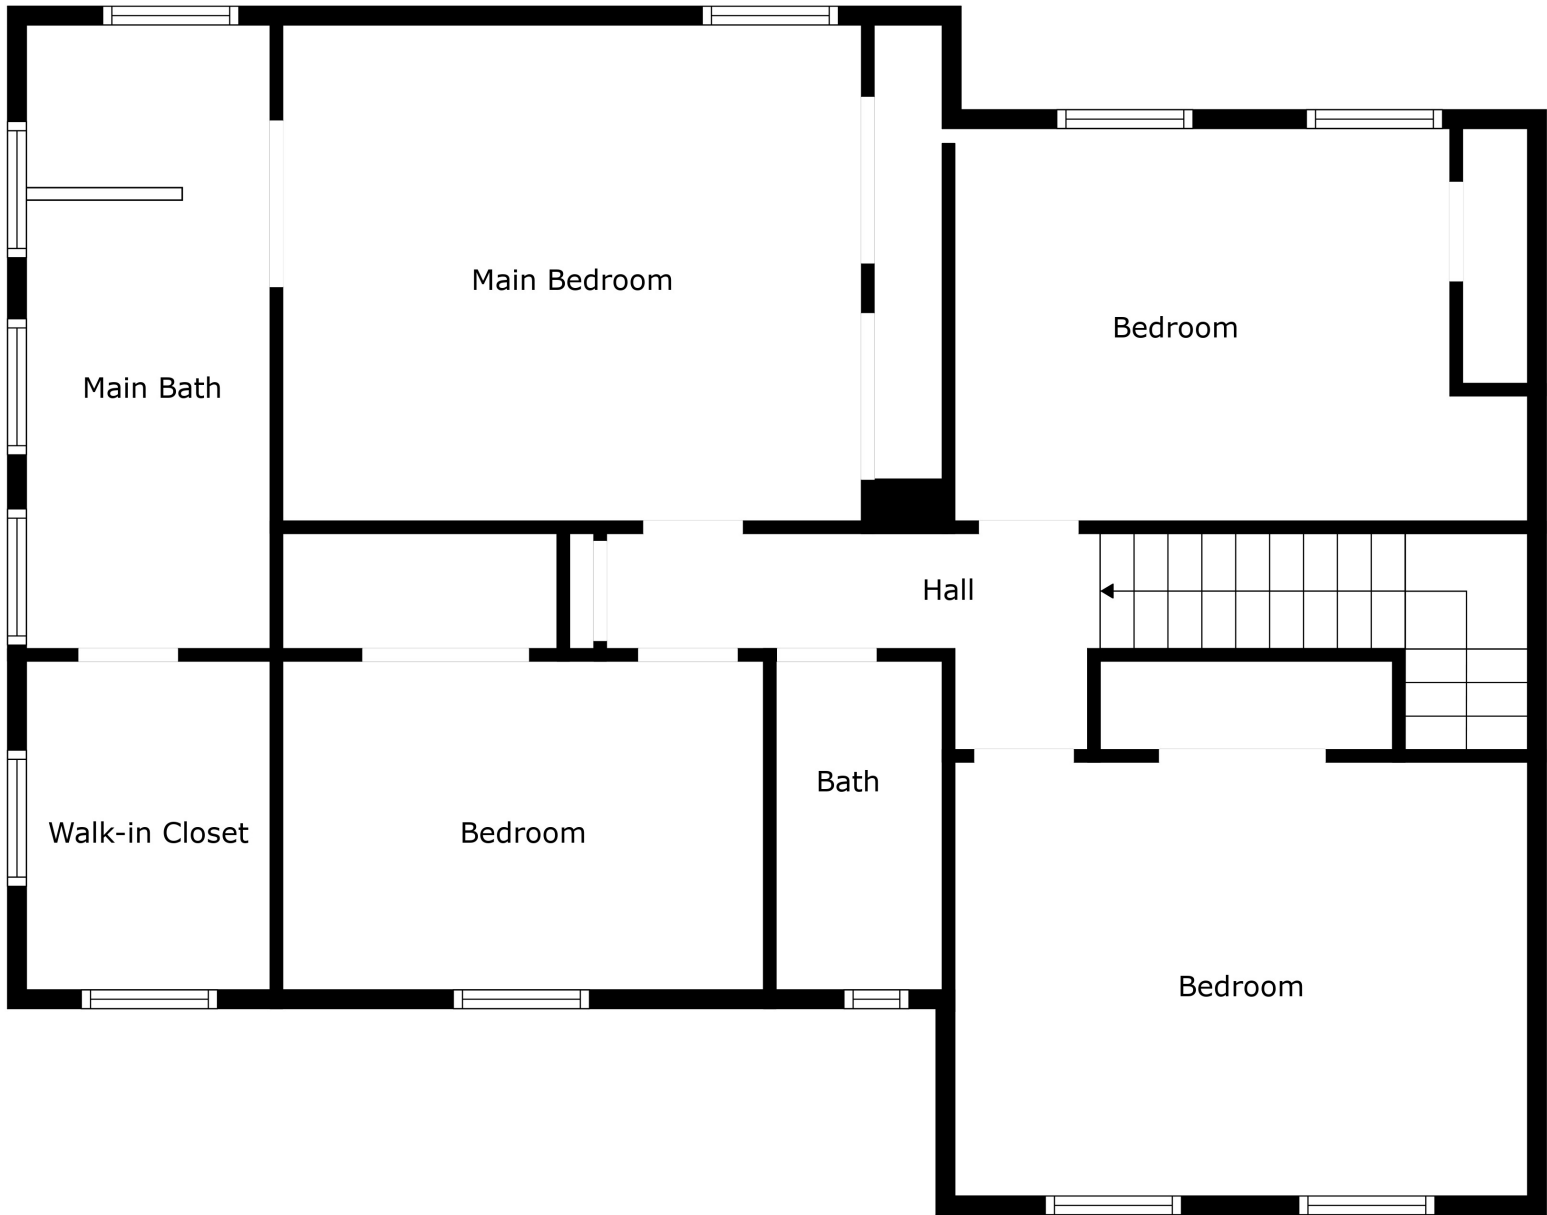

Measurements Are Calculated By Cubicasa Technology. Deemed Highly Reliable But Not Guaranteed.

Measurements Are Calculated By Cubicasa Technology. Deemed Highly Reliable But Not Guaranteed.

Rear Entryway And Laundry Room

Kitchen

Half Bath

Dining Room

Living Room

Den

Measurements Are Calculated By Cubicasa Technology. Deemed Highly Reliable But Not Guaranteed.