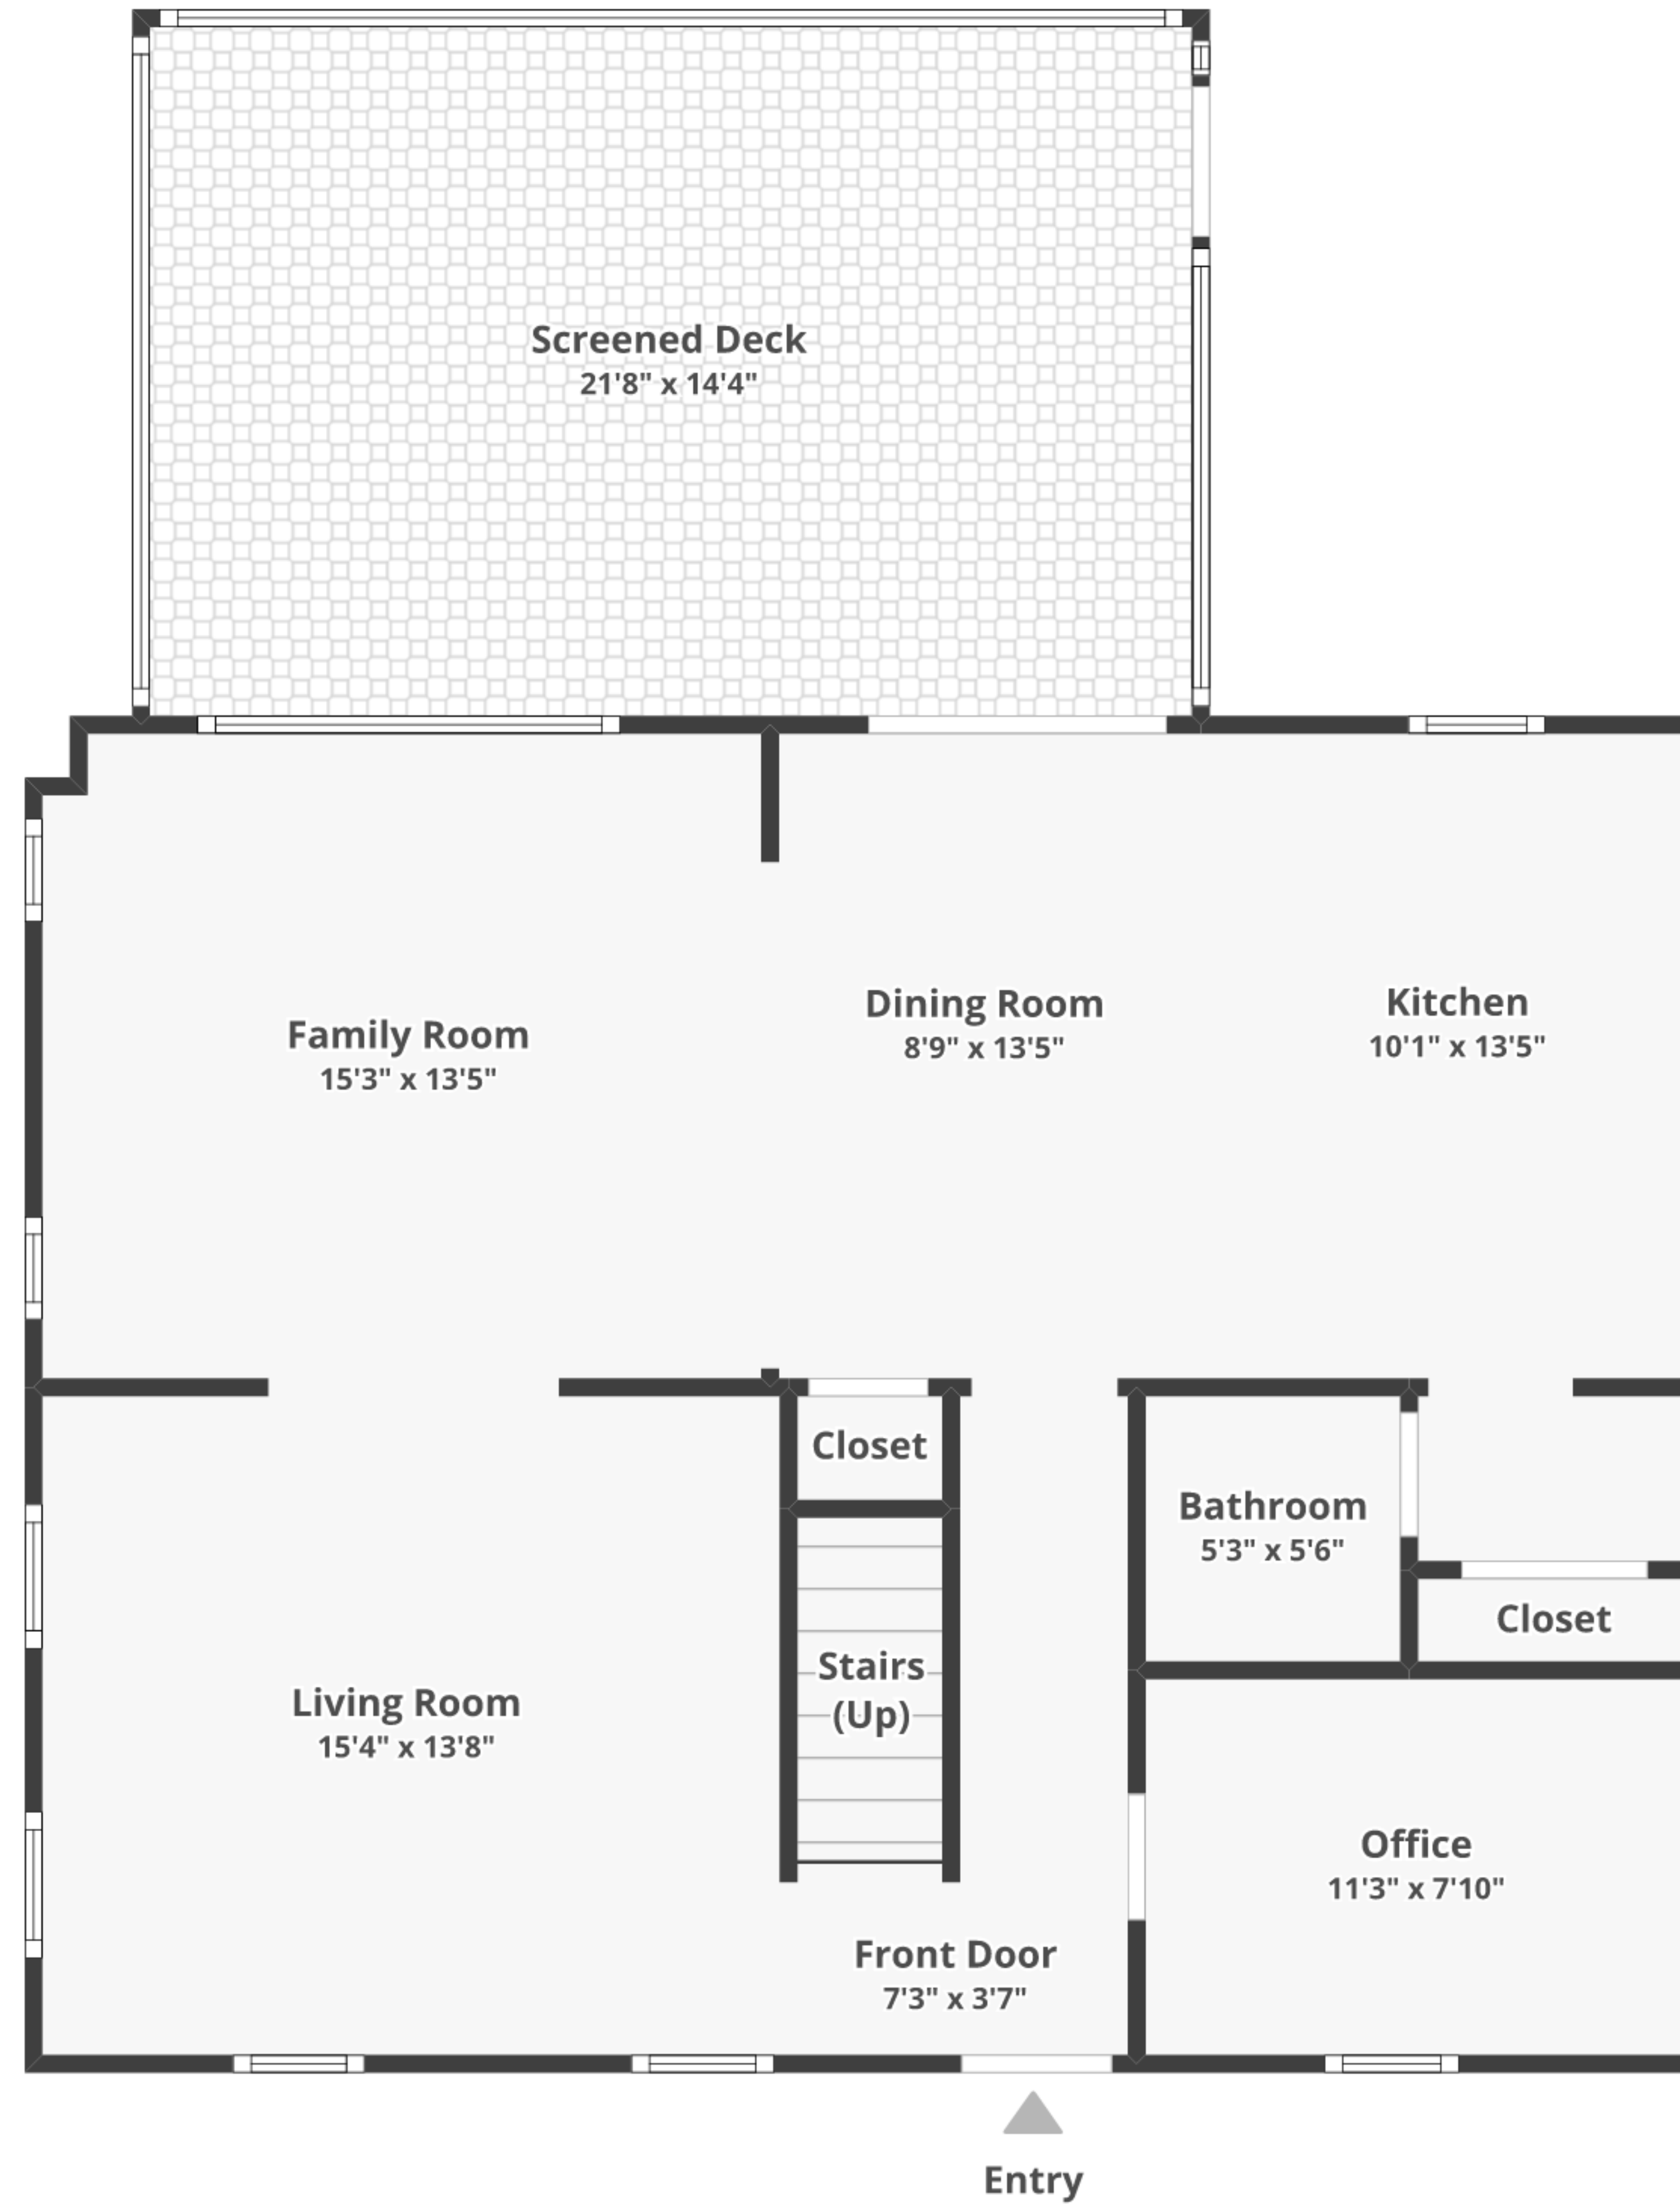

# 2504 Wagonwheel Dr, Auburn, PA 17922

Total finished area: ~1,576.31 sq. ft.

Total unfinished area: ~0 sq. ft.

## Floor 1

Finished area: ~894.11 sq. ft.

Unfinished area: ~0 sq. ft.