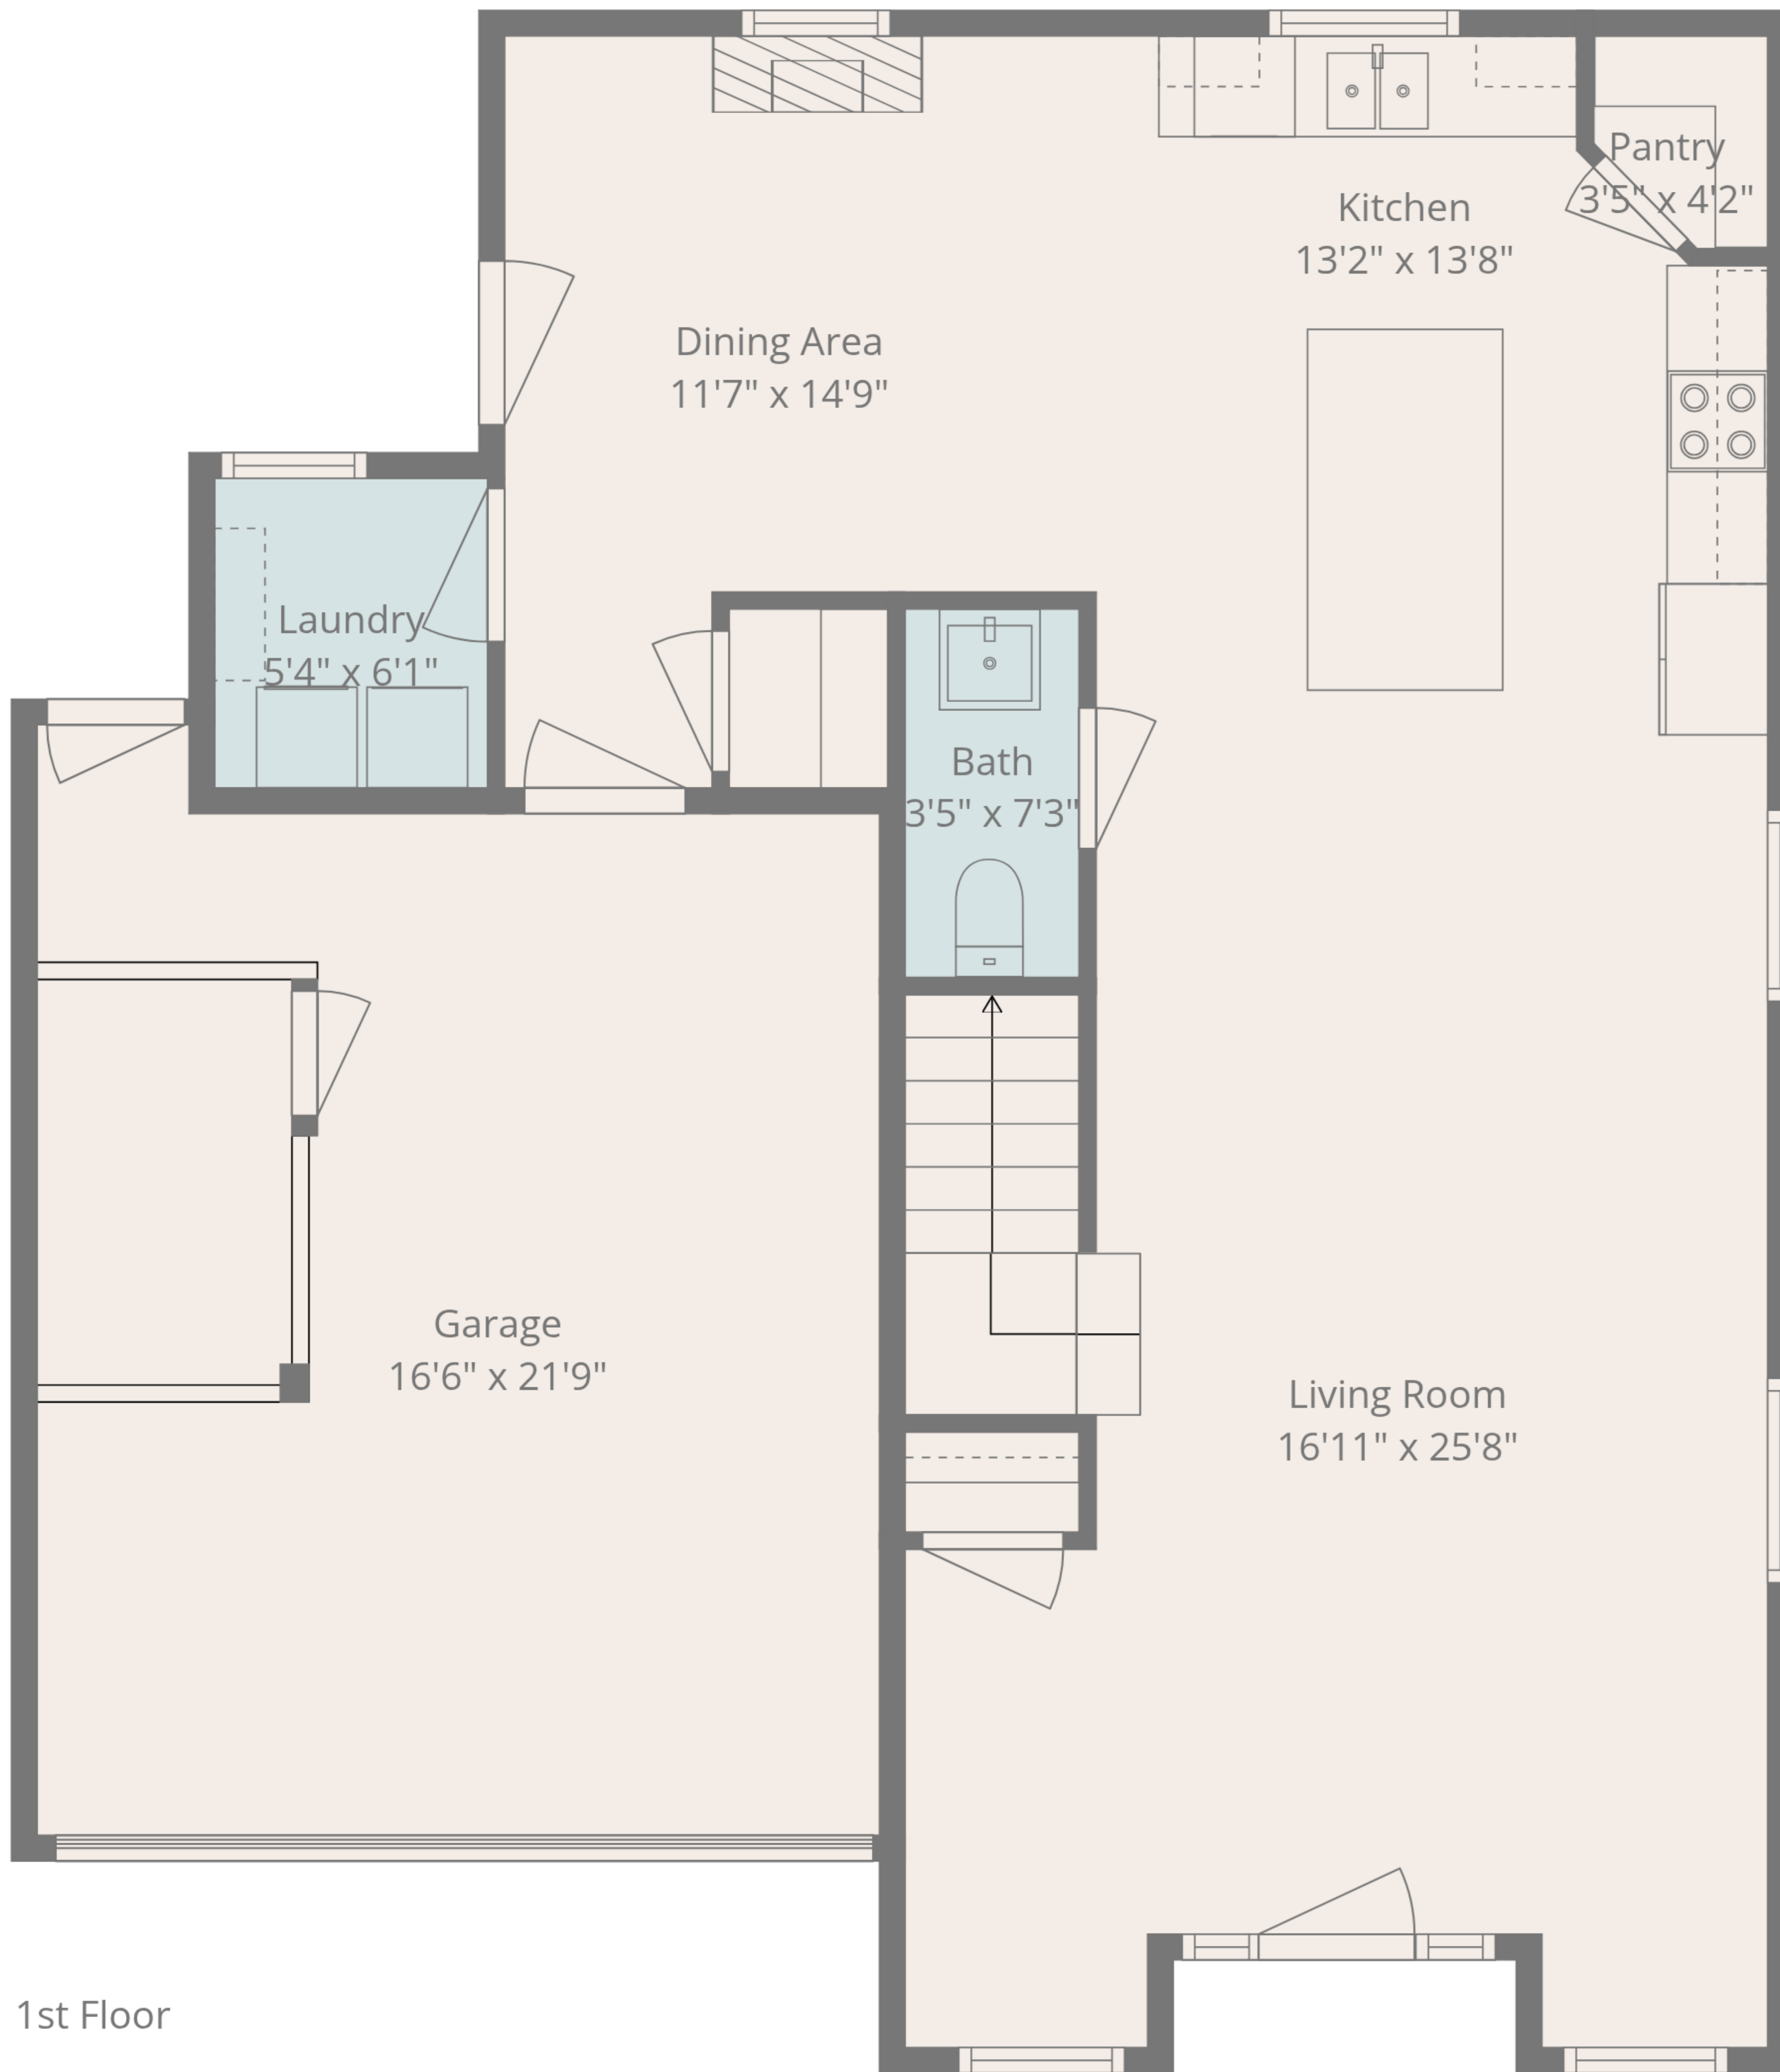

TOTAL: 1853 sq. ft

1st floor: 798 sq. ft, 2nd floor: 1055 sq. ft

EXCLUDED AREAS: GARAGE: 335 sq. ft, WALLS: 162 sq. ft

Floor Plan Measurements Deemed Highly Reliable But Not Guaranteed

8040 MEDIA

TOTAL: 1853 sq. ft

1st floor: 798 sq. ft, 2nd floor: 1055 sq. ft

EXCLUDED AREAS: GARAGE: 335 sq. ft, WALLS: 162 sq. ft

Floor Plan Measurements Deemed Highly Reliable But Not Guaranteed

8040 MEDIA

TOTAL: 1853 sq. ft
 1st floor: 798 sq. ft, 2nd floor: 1055 sq. ft
 EXCLUDED AREAS: GARAGE: 335 sq. ft, WALLS: 162 sq. ft

Floor Plan Measurements Deemed Highly Reliable But Not Guaranteed