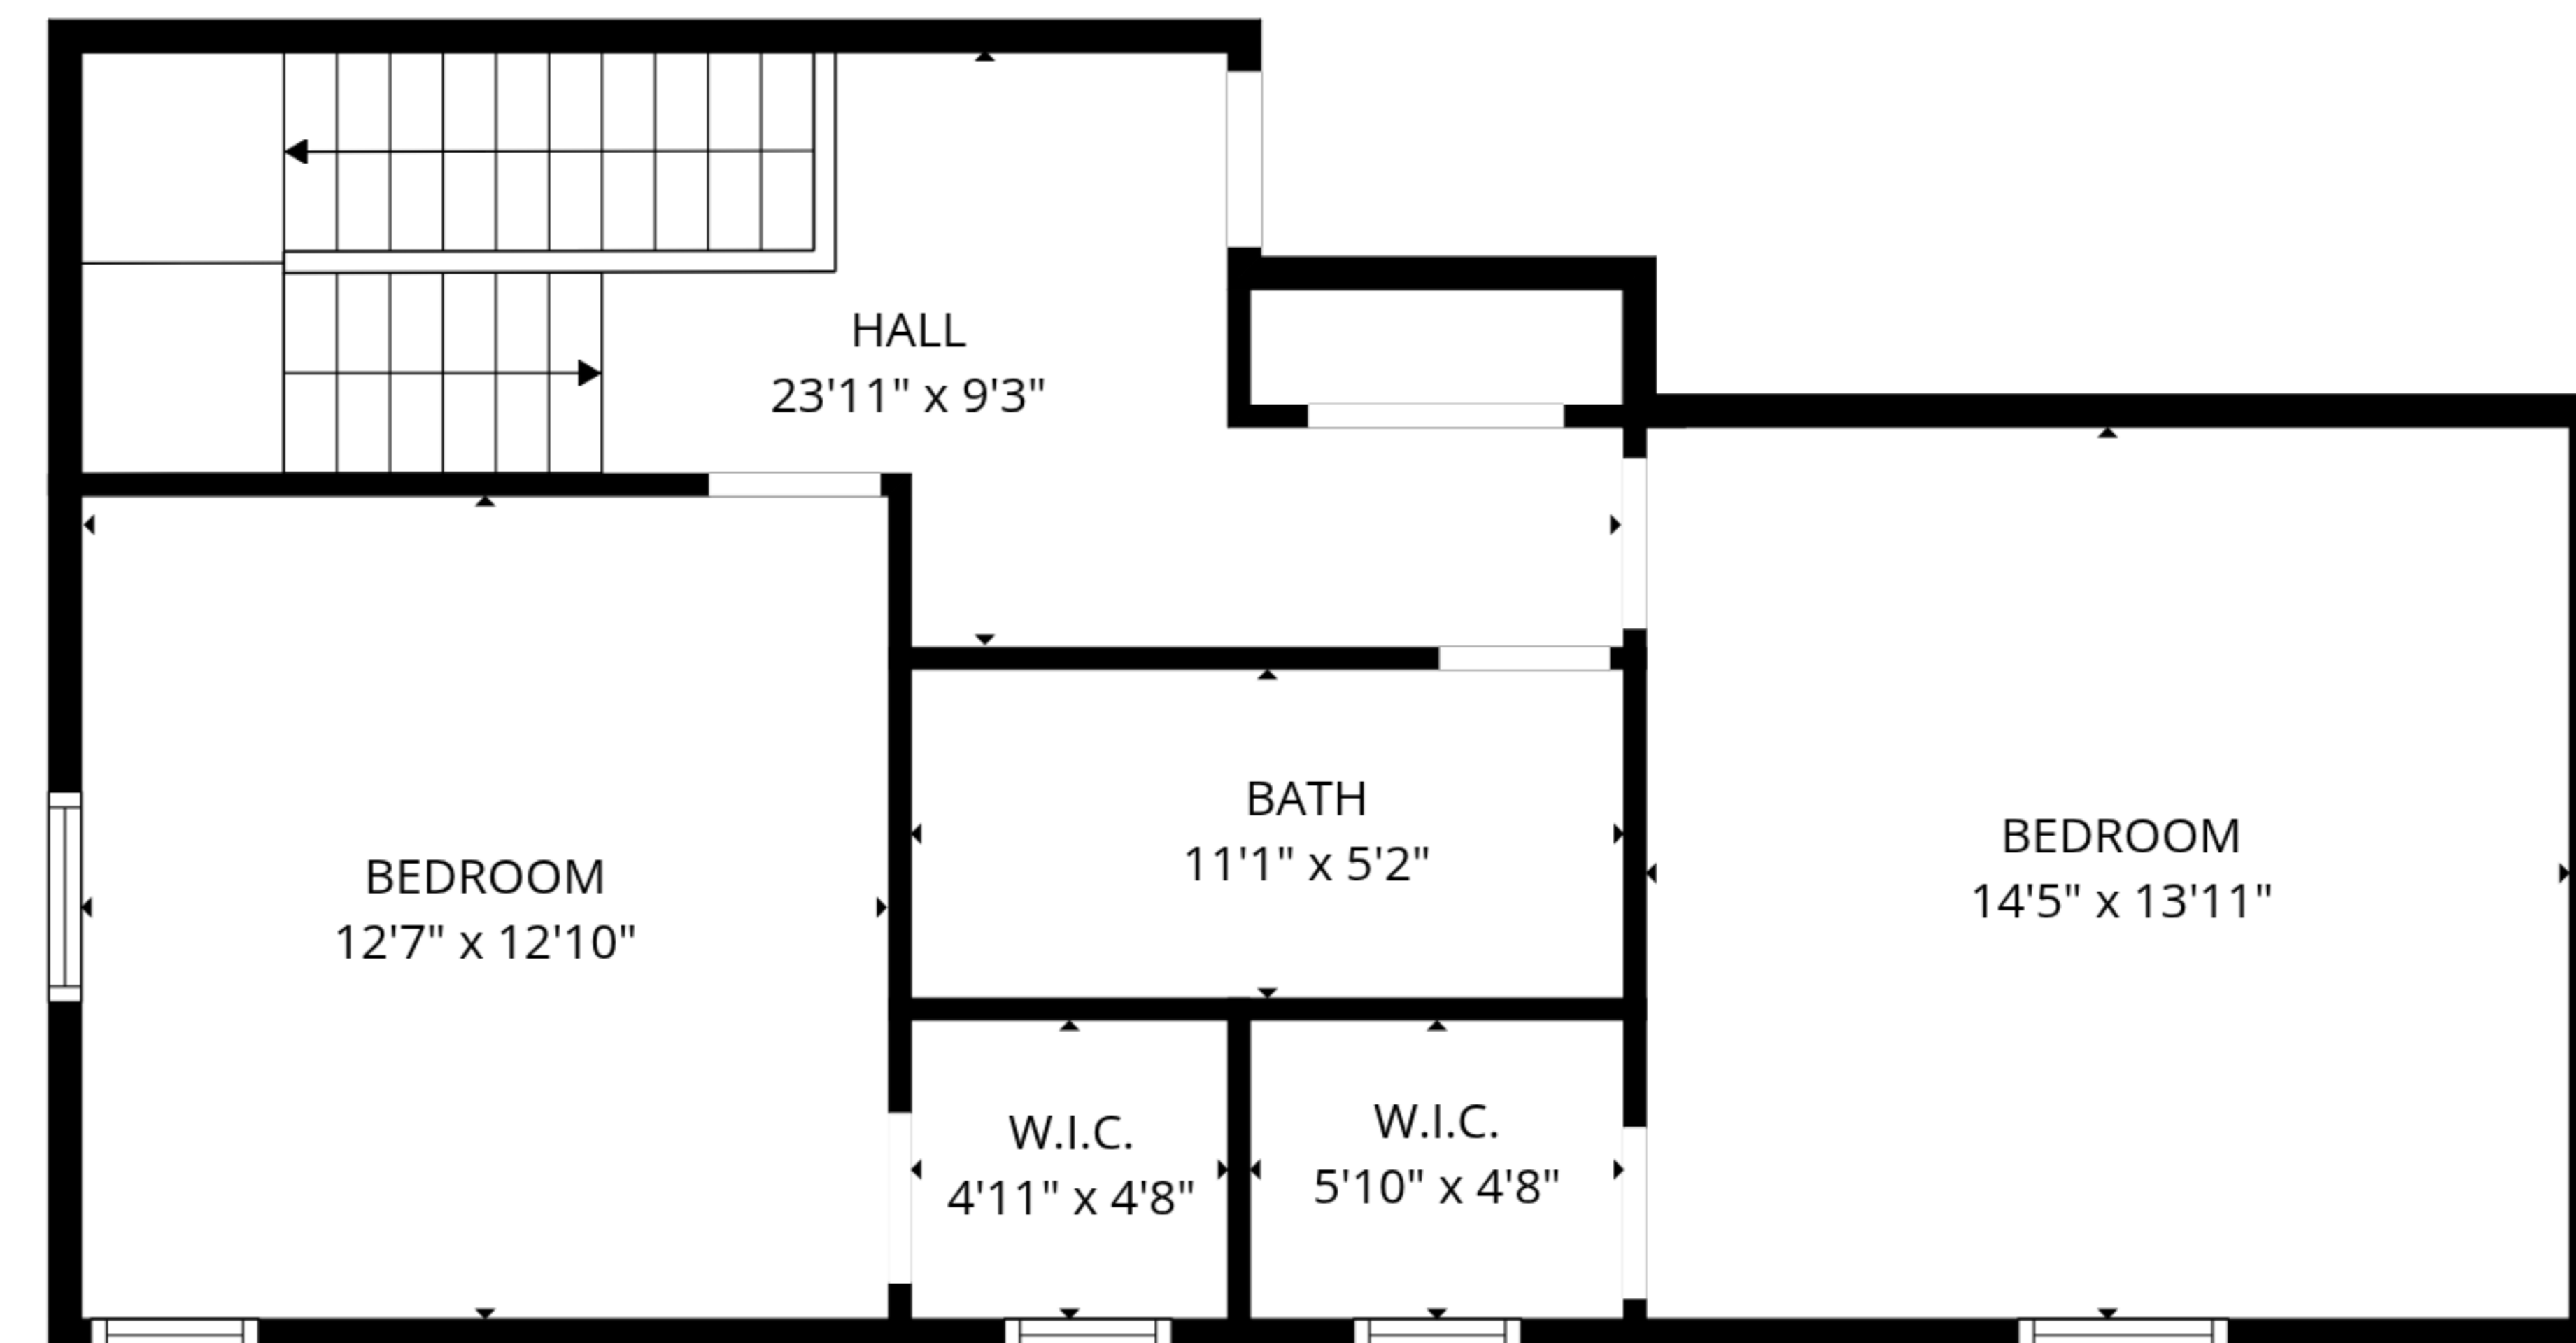

TOTAL: 2239 sq. ft
 1st floor: 1583 sq. ft, 2nd floor: 656 sq. ft
 EXCLUDED AREAS: GARAGE: 521 sq. ft, WALLS: 193 sq. ft

TOTAL: 2239 sq. ft

1st floor: 1583 sq. ft, 2nd floor: 656 sq. ft

EXCLUDED AREAS: GARAGE: 521 sq. ft, WALLS: 193 sq. ft

1st floor

2nd floor

TOTAL: 2239 sq. ft
 1st floor: 1583 sq. ft, 2nd floor: 656 sq. ft
 EXCLUDED AREAS: GARAGE: 521 sq. ft, WALLS: 193 sq. ft