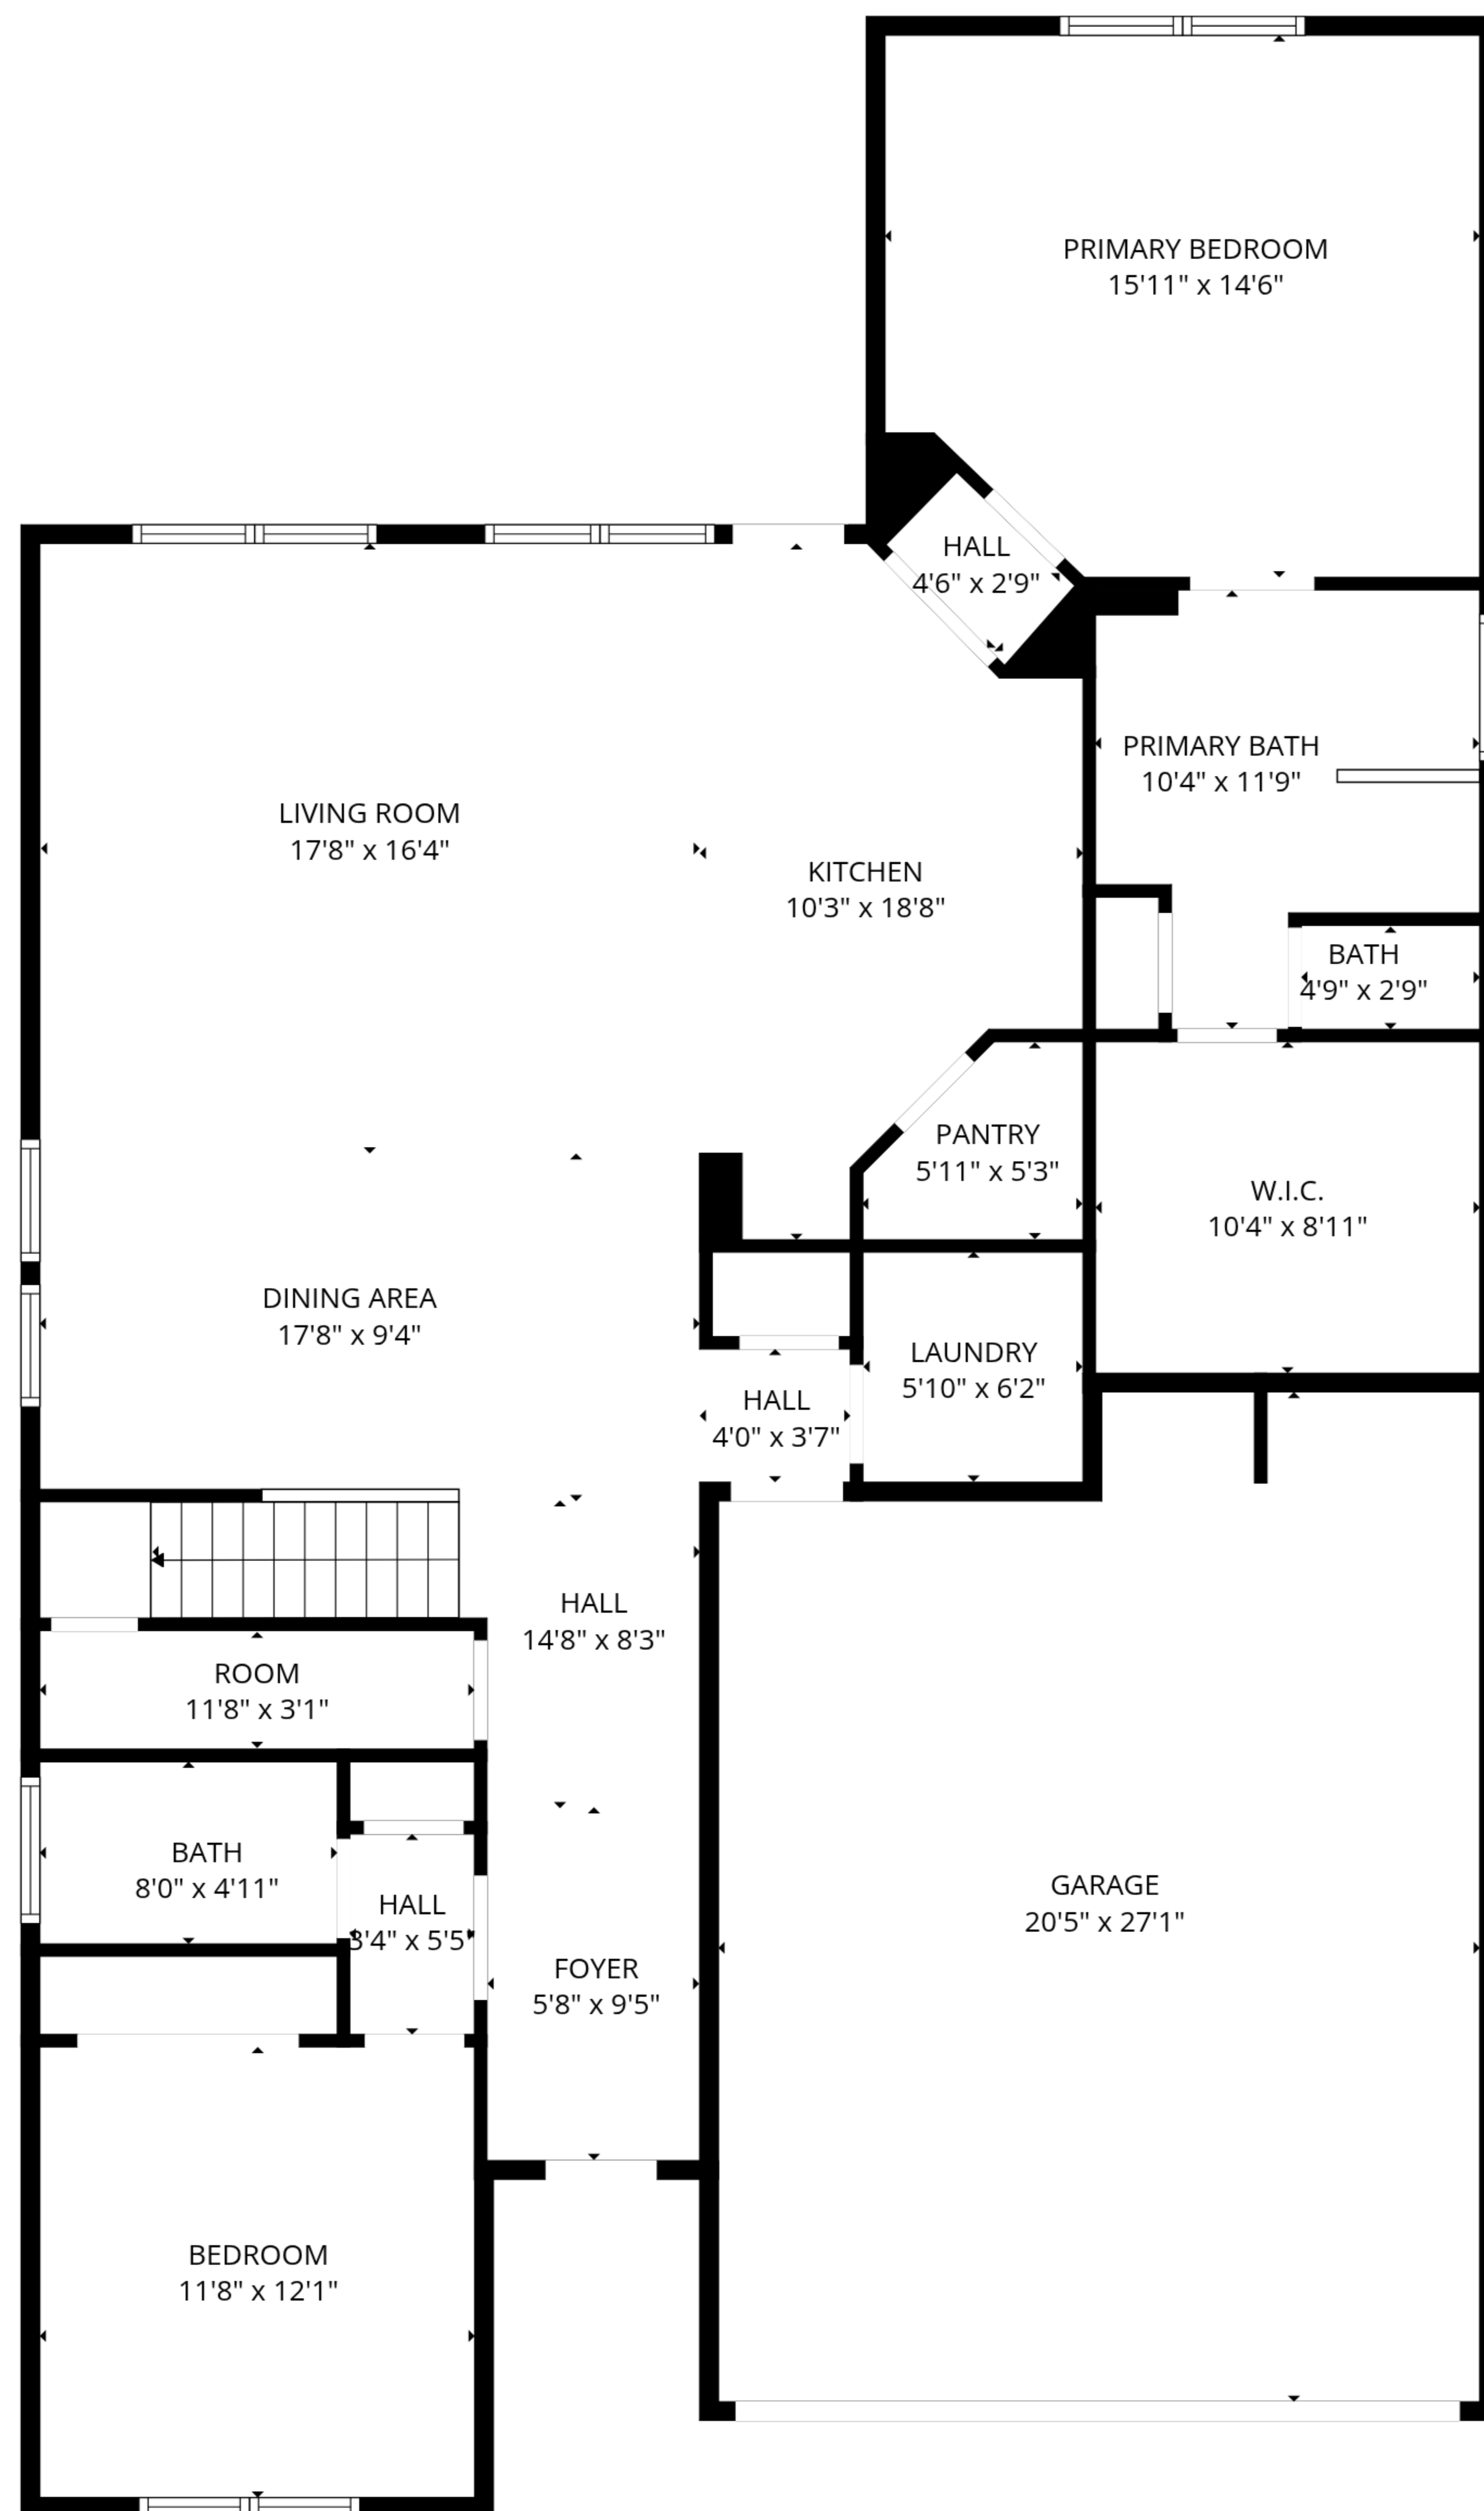

TOTAL: 2239 sq. ft
 1st floor: 1583 sq. ft, 2nd floor: 656 sq. ft
 EXCLUDED AREAS: GARAGE: 521 sq. ft, WALLS: 193 sq. ft

TOTAL: 2239 sq. ft

1st floor: 1583 sq. ft, 2nd floor: 656 sq. ft

EXCLUDED AREAS: GARAGE: 521 sq. ft, WALLS: 193 sq. ft

1st floor

2nd floor

TOTAL: 2239 sq. ft
 1st floor: 1583 sq. ft, 2nd floor: 656 sq. ft
 EXCLUDED AREAS: GARAGE: 521 sq. ft, WALLS: 193 sq. ft