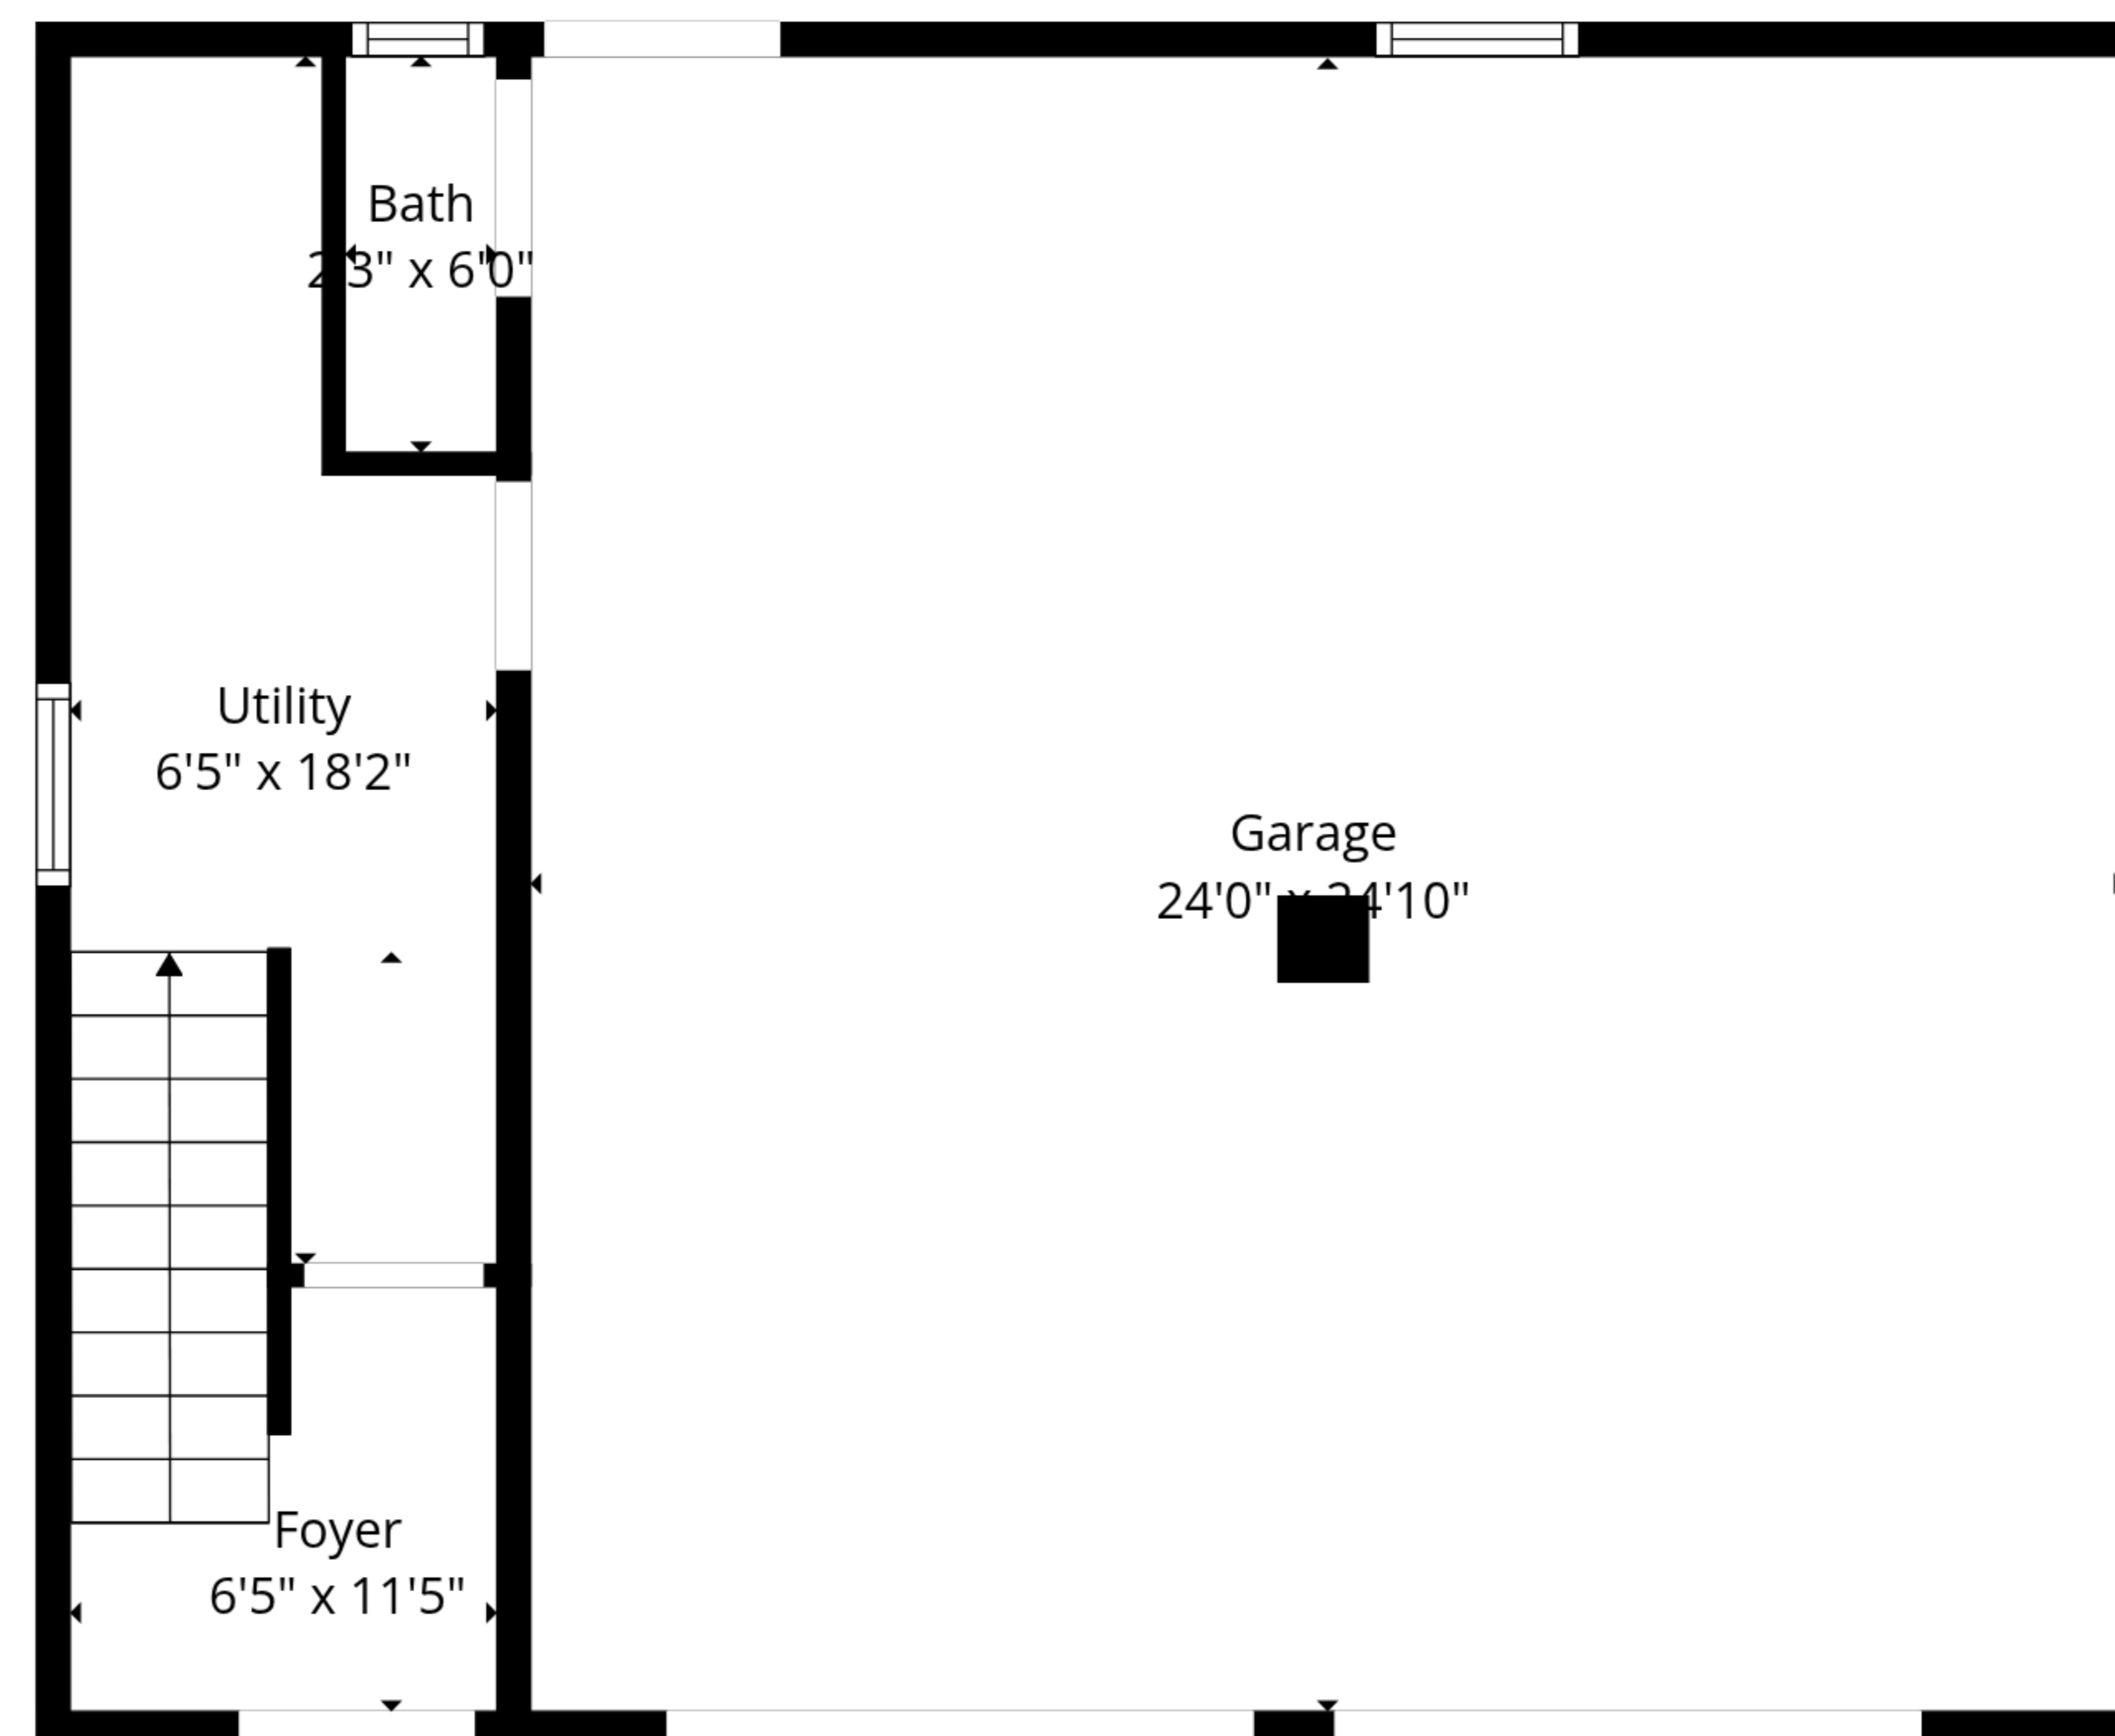

TOTAL: 1526 sq. ft
1st floor: 757 sq. ft, 2nd floor: 769 sq. ft
EXCLUDED AREAS: WALLS: 126 sq. ft

TOTAL: 1526 sq. ft
1st floor: 757 sq. ft, 2nd floor: 769 sq. ft
EXCLUDED AREAS: WALLS: 126 sq. ft

2nd Floor

1st Floor

TOTAL: 1526 sq. ft
 1st floor: 757 sq. ft, 2nd floor: 769 sq. ft
 EXCLUDED AREAS: WALLS: 126 sq. ft