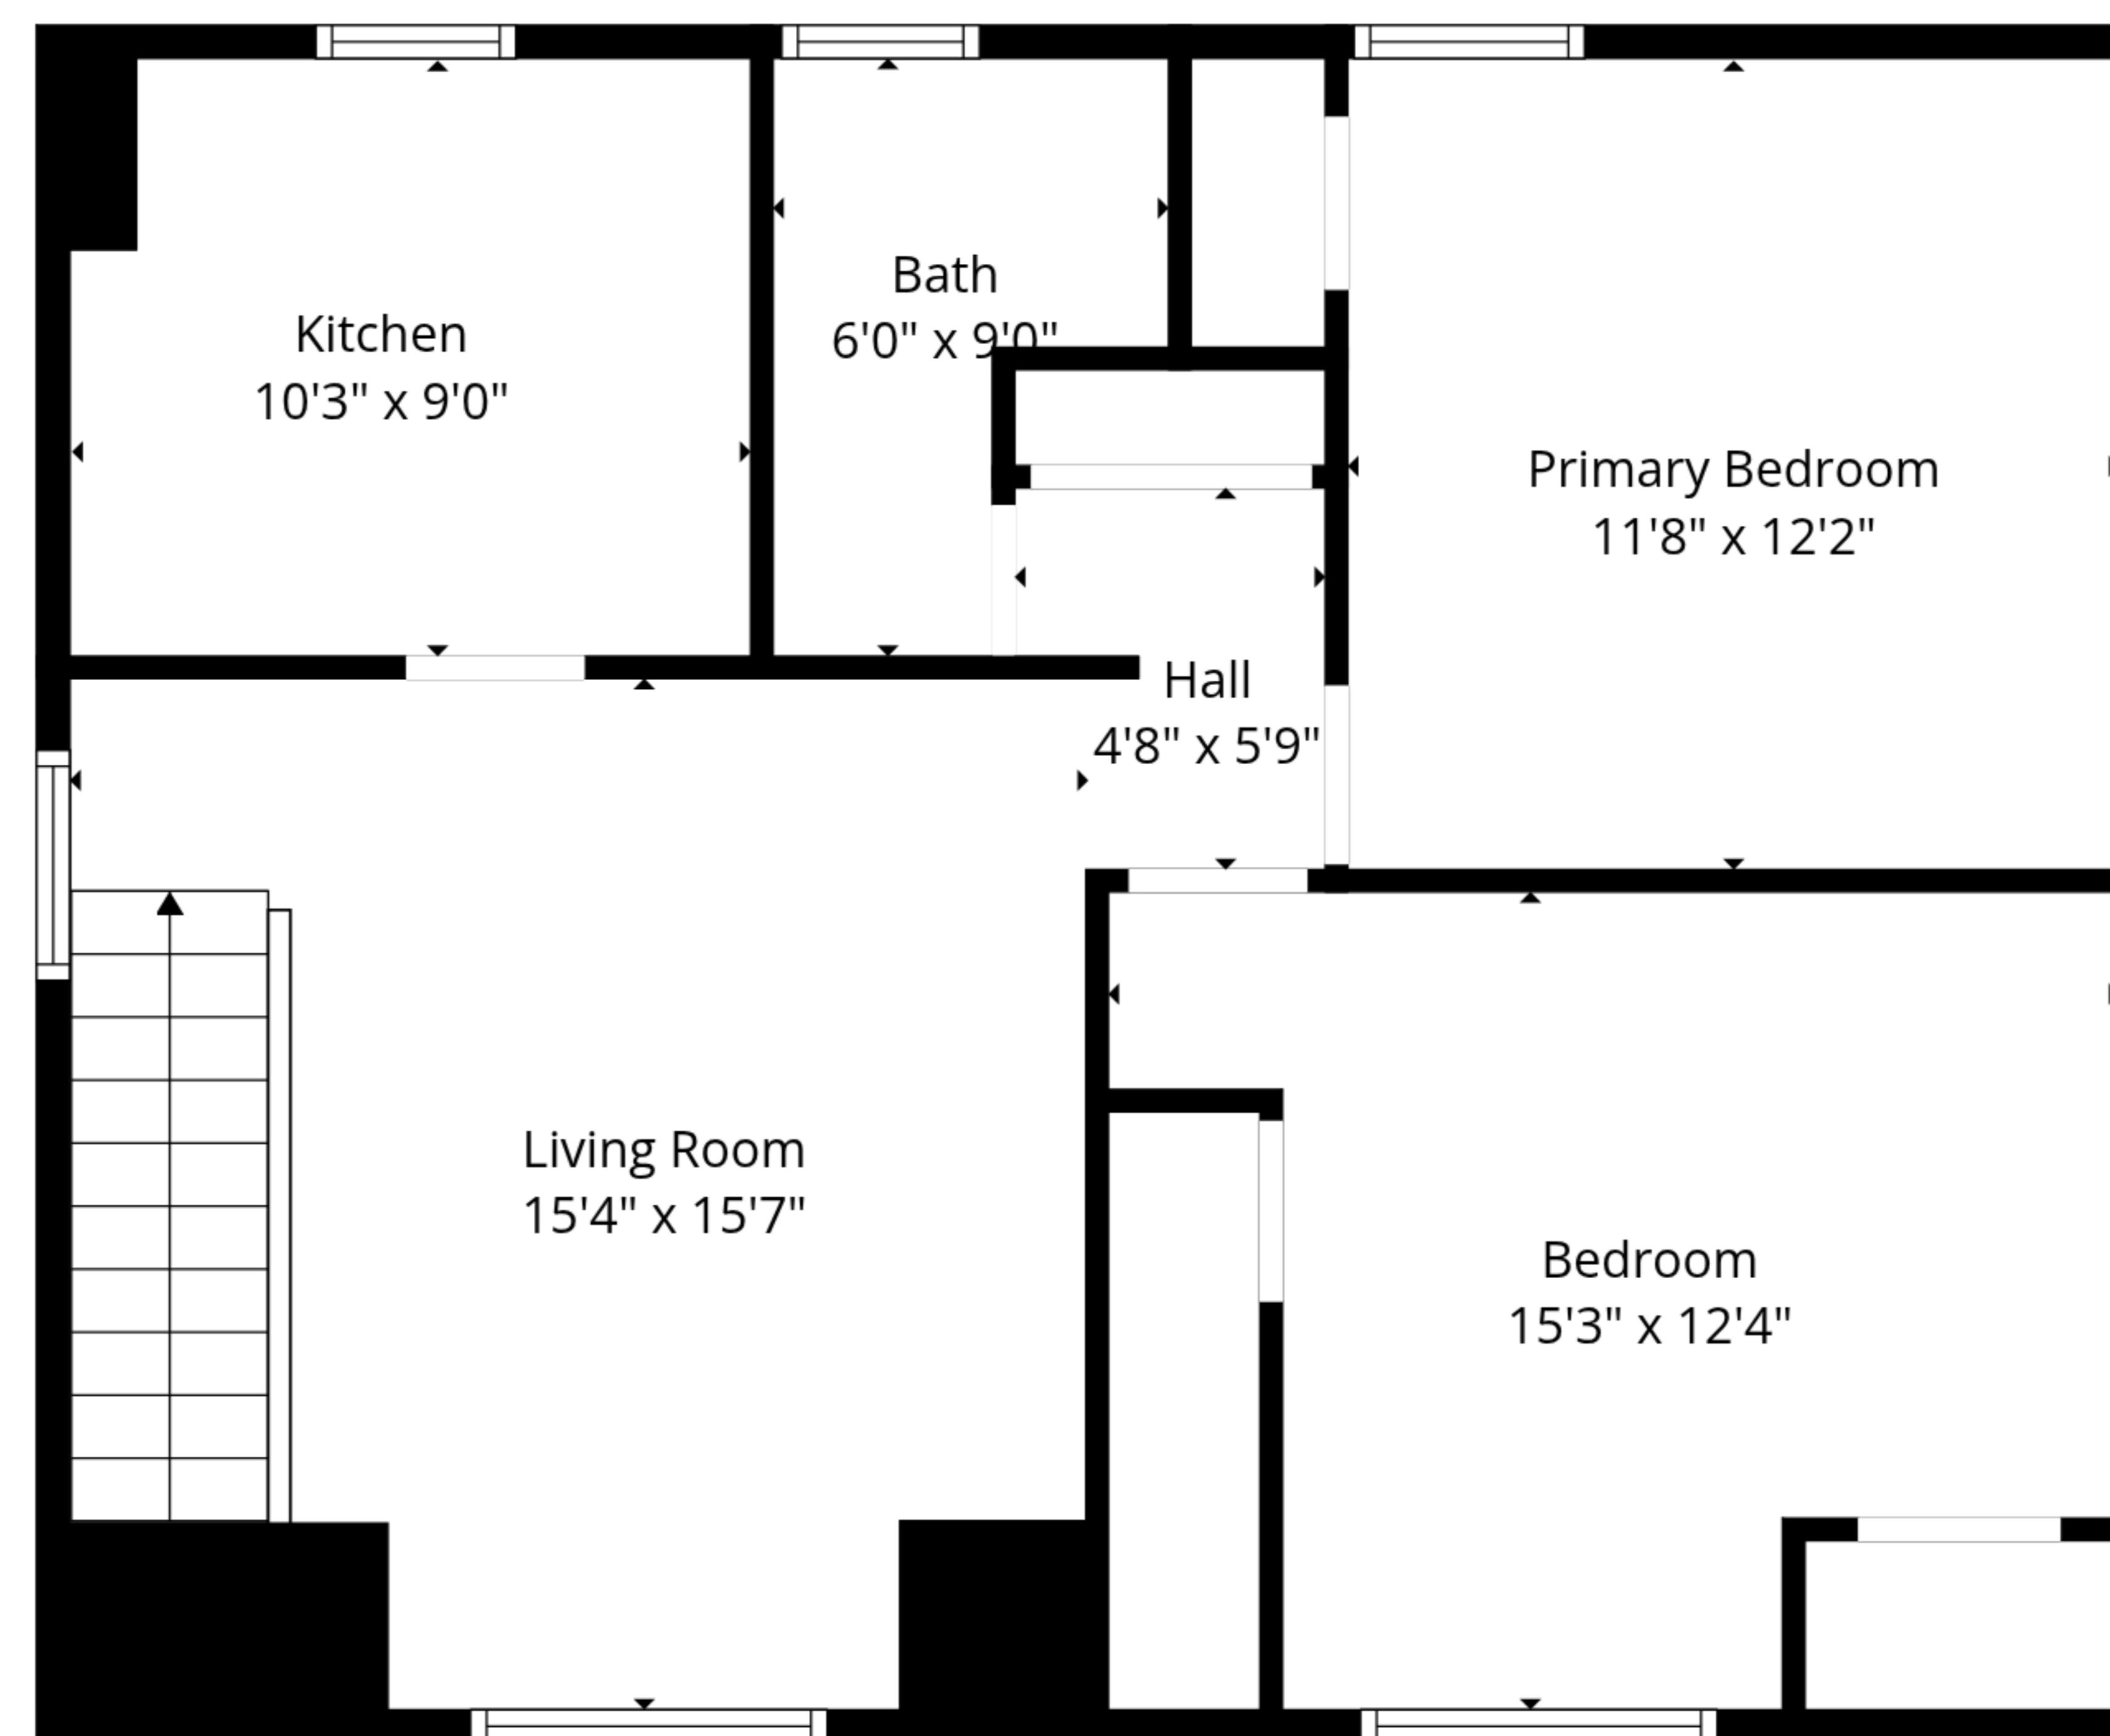

TOTAL: 1526 sq. ft
1st floor: 757 sq. ft, 2nd floor: 769 sq. ft
EXCLUDED AREAS: WALLS: 126 sq. ft

TOTAL: 1526 sq. ft
1st floor: 757 sq. ft, 2nd floor: 769 sq. ft
EXCLUDED AREAS: WALLS: 126 sq. ft

2nd Floor

1st Floor

TOTAL: 1526 sq. ft
 1st floor: 757 sq. ft, 2nd floor: 769 sq. ft
 EXCLUDED AREAS: WALLS: 126 sq. ft