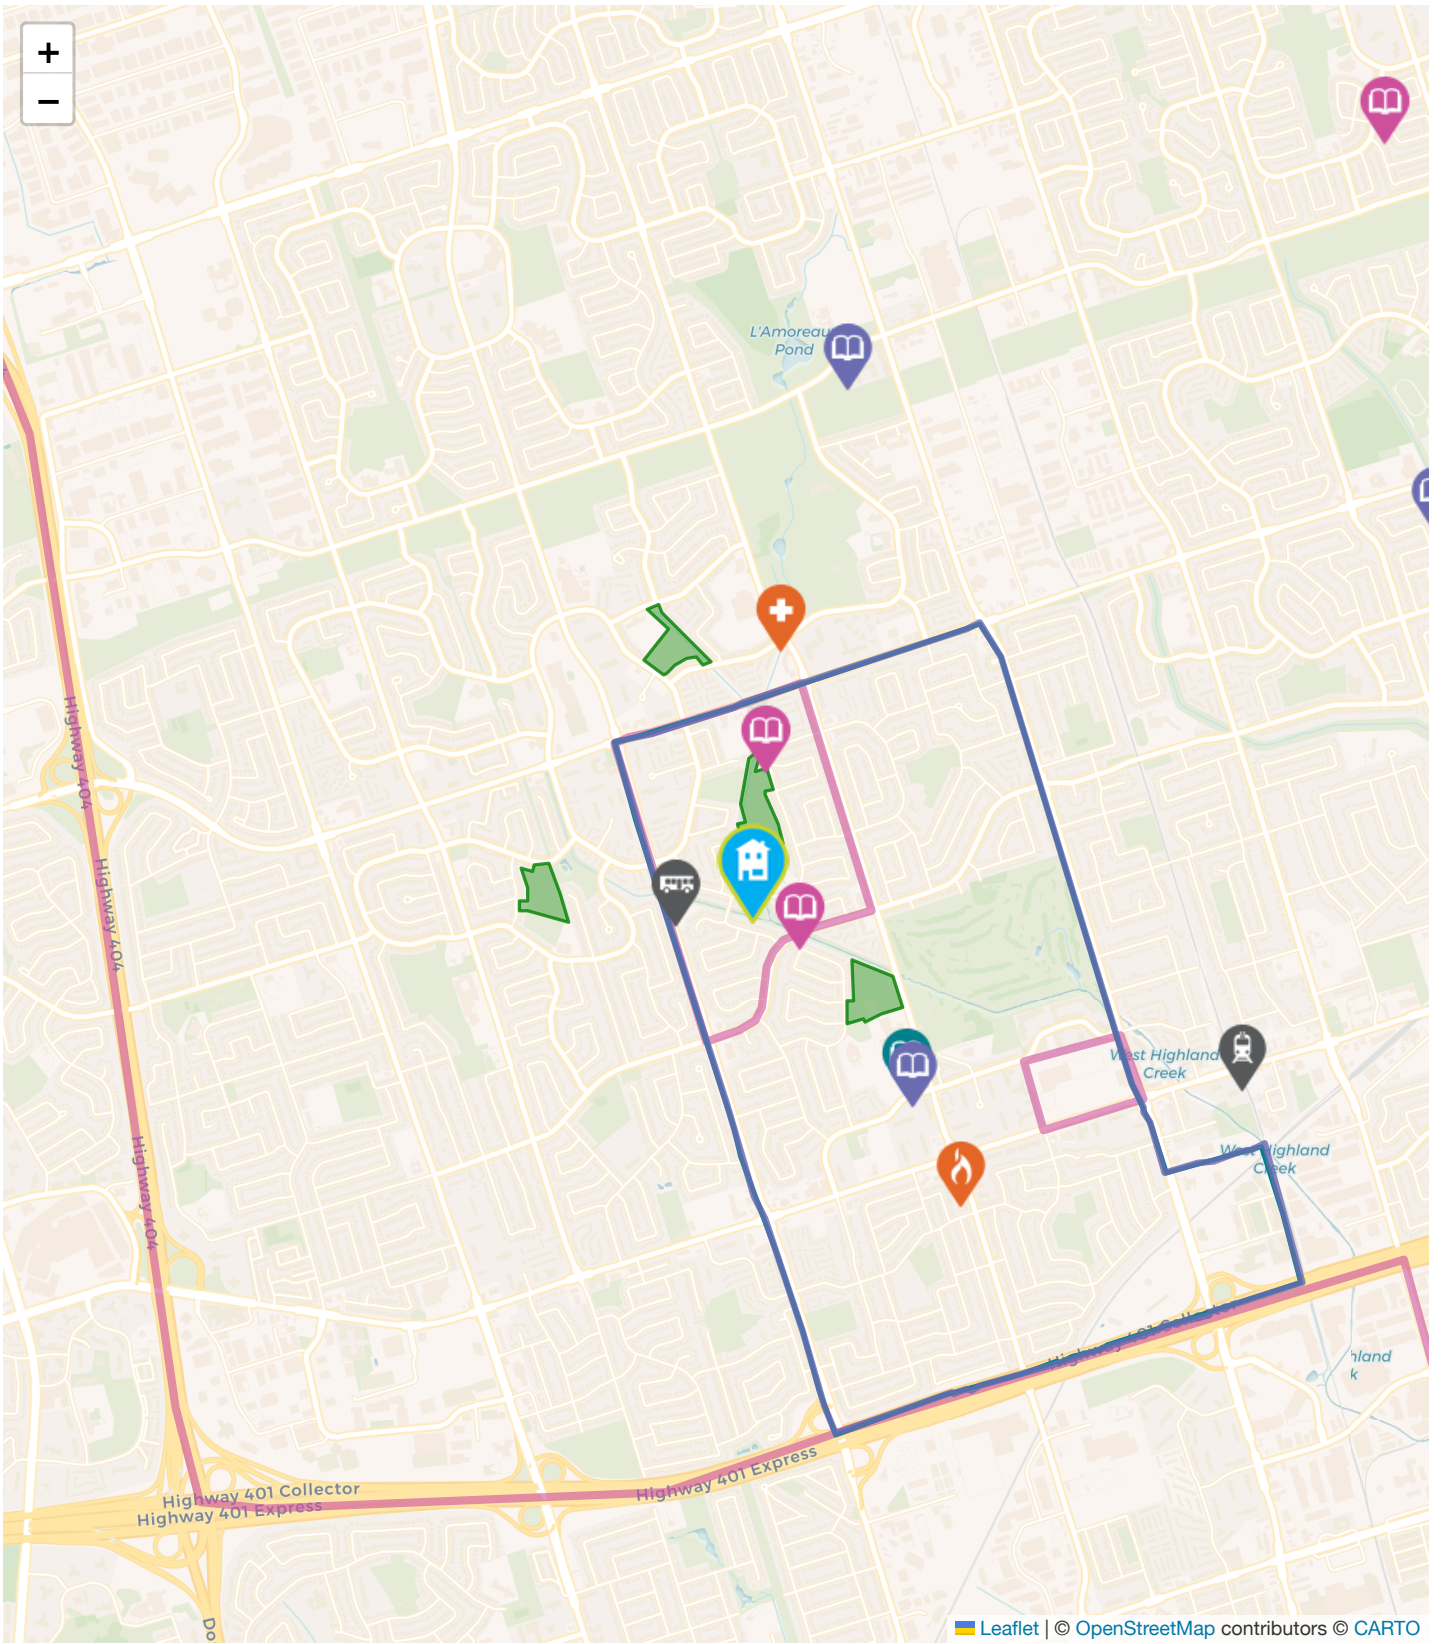

1.62 KM away

Address 2340 Birchmount Rd, Toronto, ON, Canada

<https://www.toronto.ca/community-people/public-safety-alerts/understanding-emergency-services/fire-station-locations/>

The nearest police facility is 42 Division

5.64 KM away

Address 242 Milner Ave, Toronto, ON, M1S 5C4, Canada

<http://www.torontopolice.on.ca/d42/>

Leaflet | © OpenStreetMap contributors © CARTO

- Elementary Schools
- Middle Schools
- High Schools
- Transit
- Safety
- Elementary Attendance Zone
- Middle Attendance Zone
- High Attendance Zone
- Parks