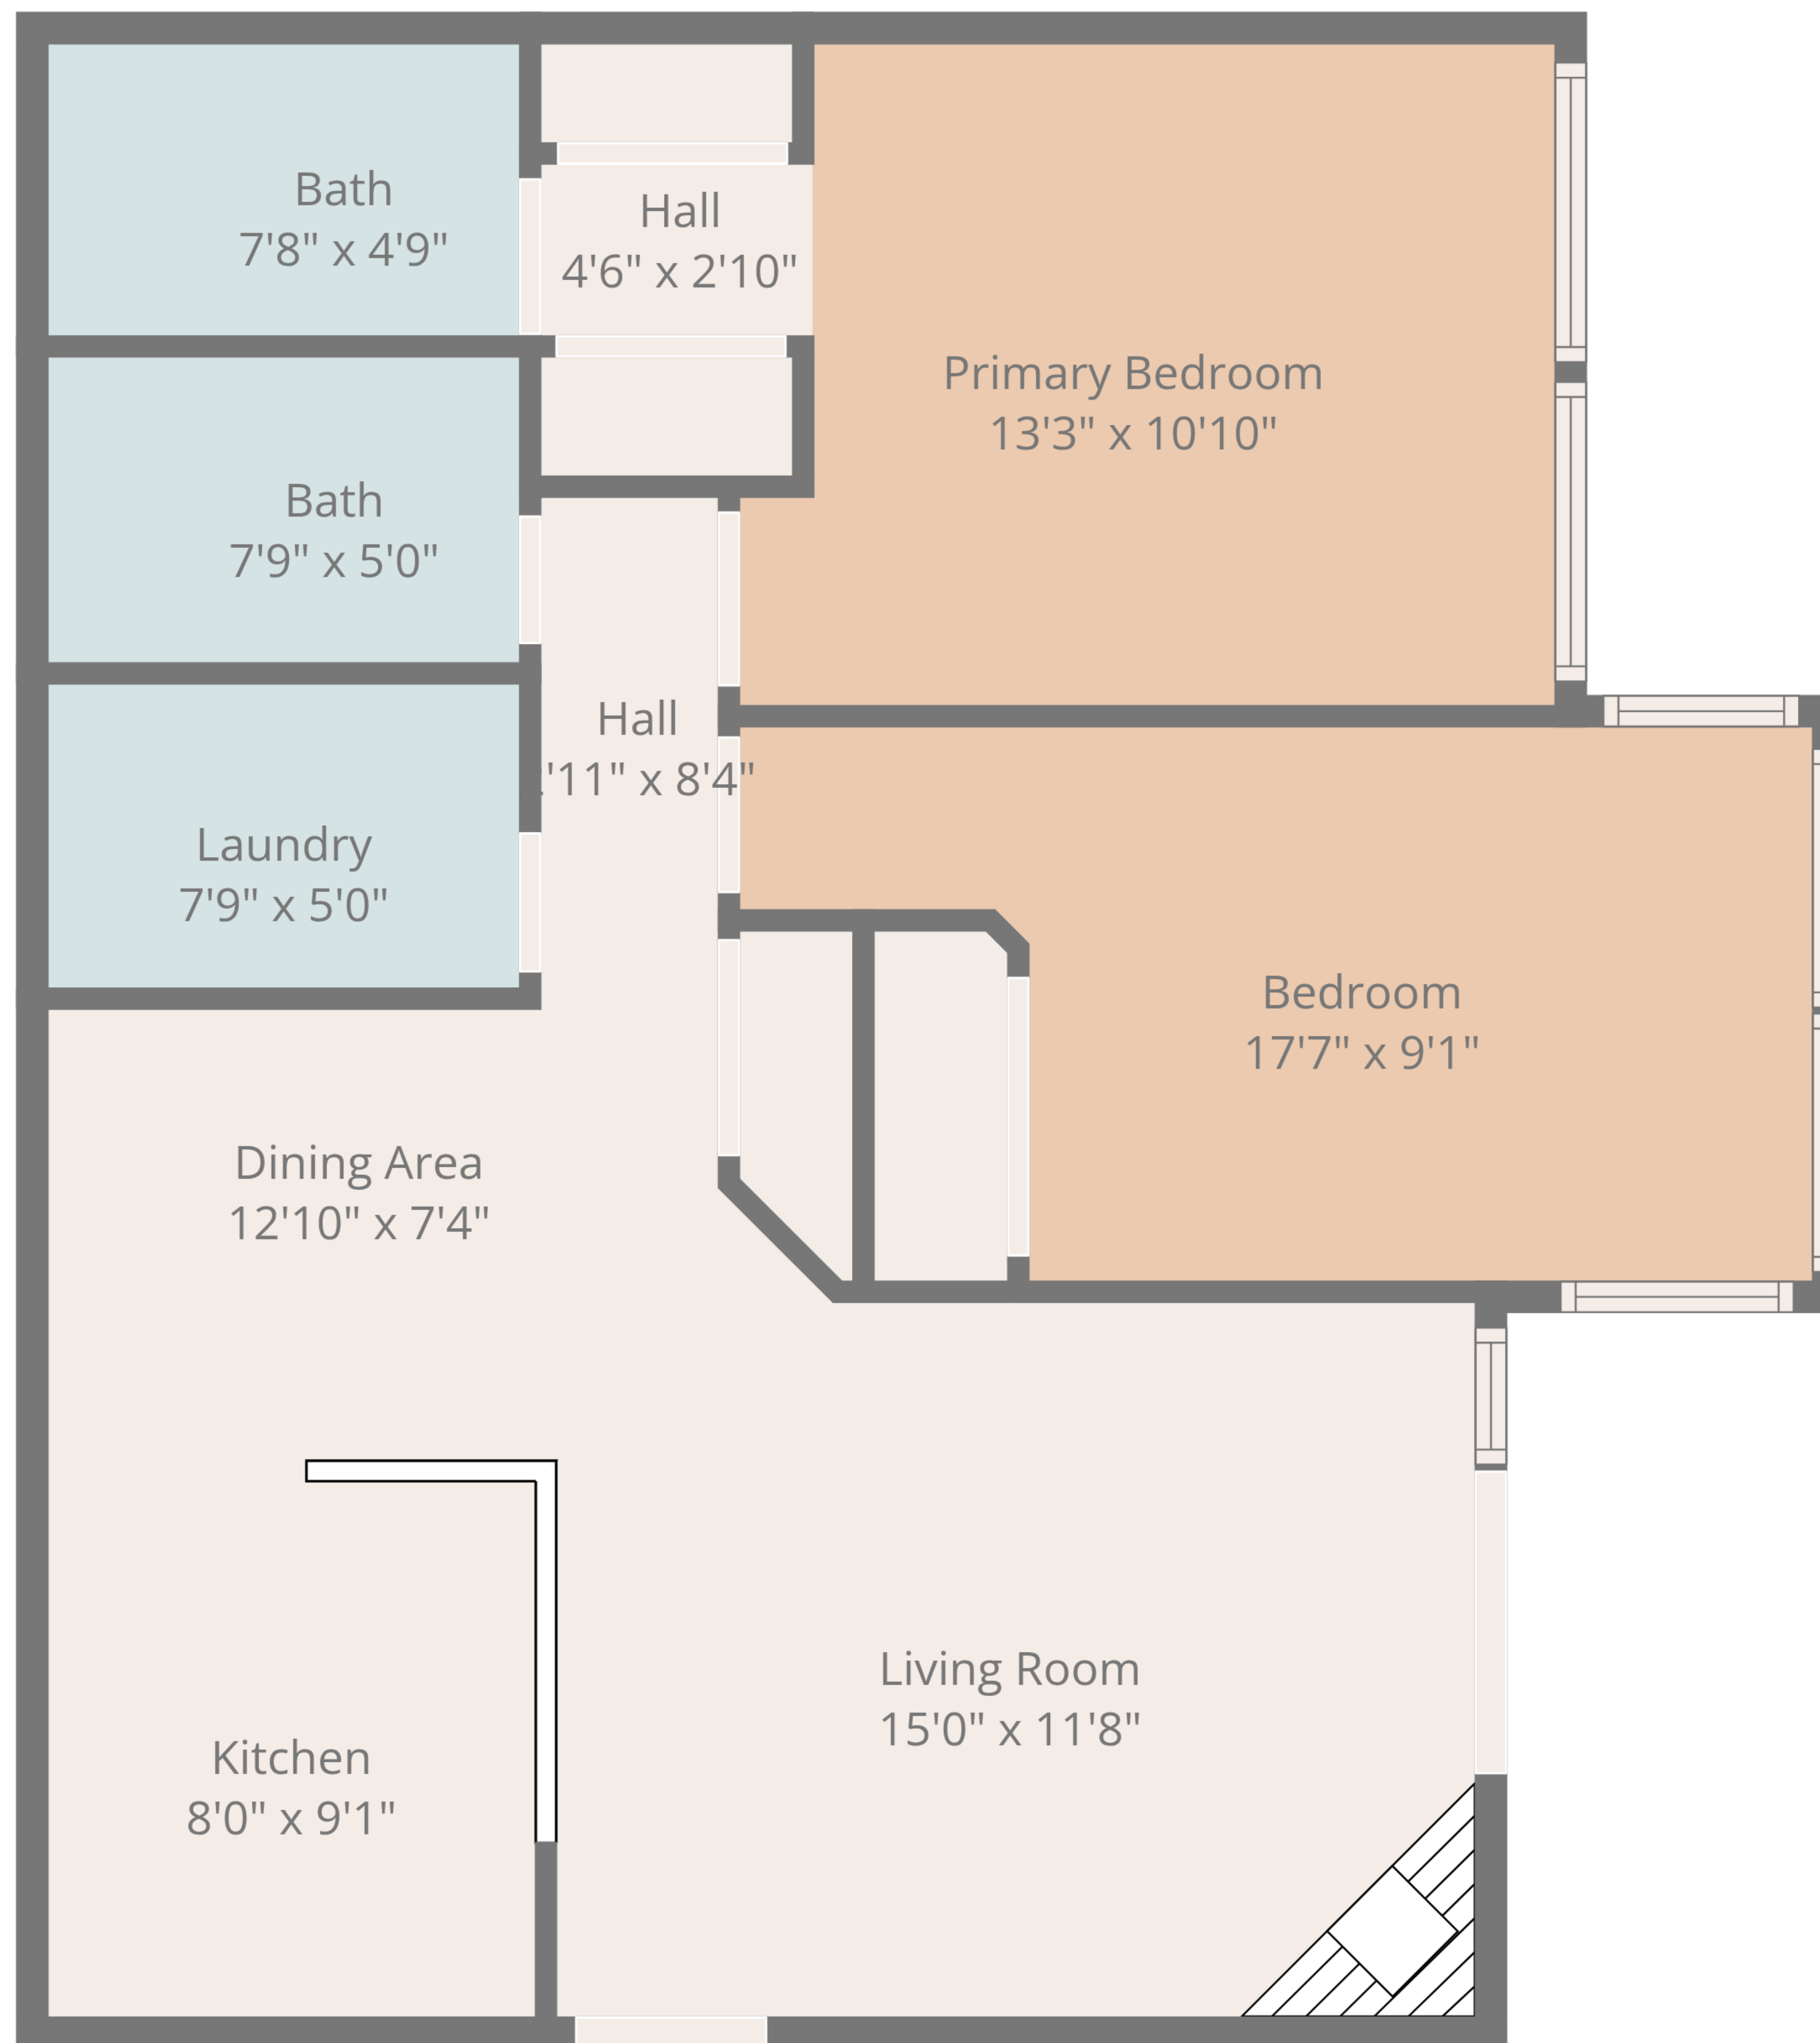

**TOTAL: 817 sq. ft**

1st floor: 817 sq. ft

EXCLUDED AREAS: WALLS: 62 sq. ft

**TOTAL: 817 sq. ft**

1st floor: 817 sq. ft

EXCLUDED AREAS: WALLS: 62 sq. ft