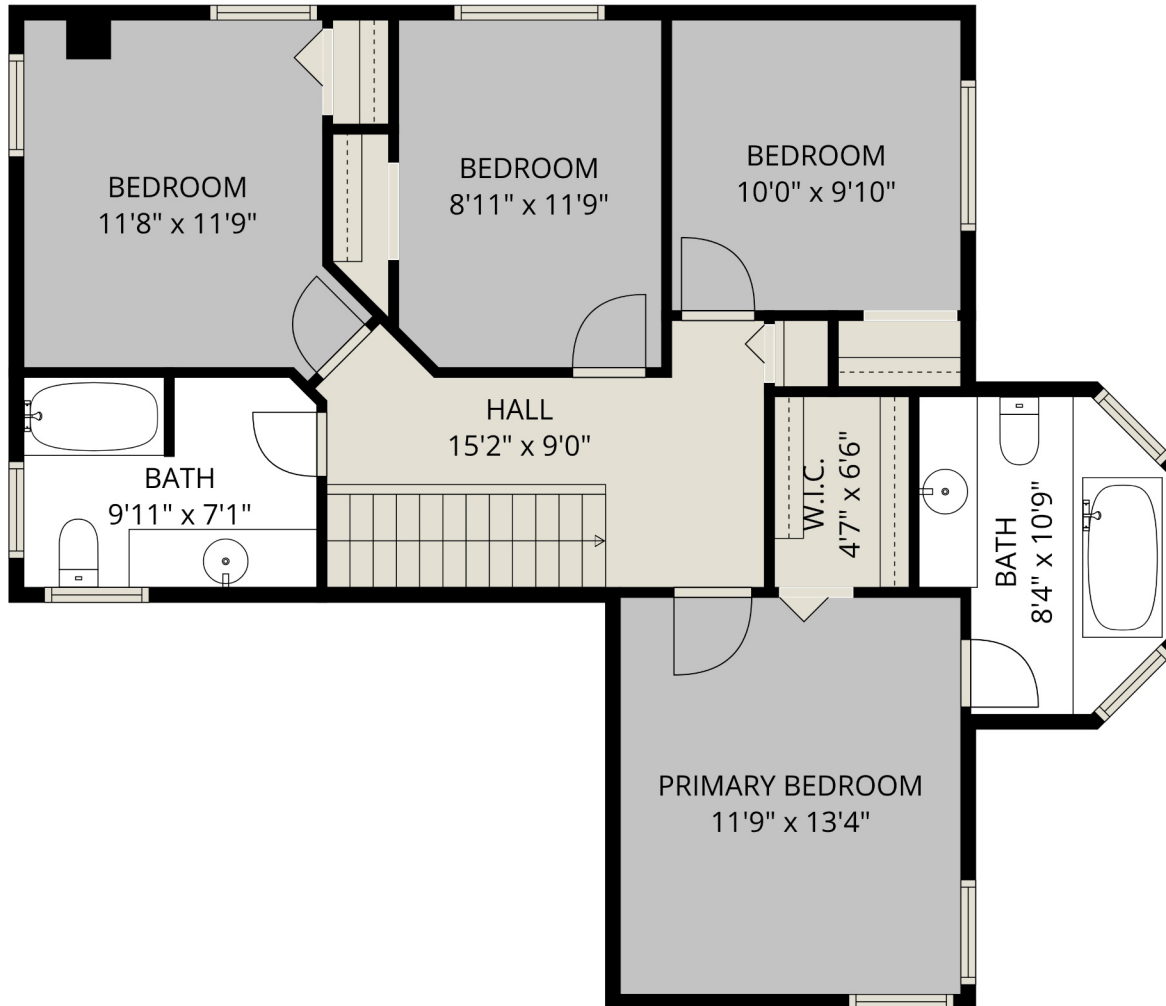

Estimated Areas:

Main Floor: 1125 sq. ft

Above Main: 909 sq. ft

Total: 2034 Sq. Ft

Estimated Areas:

Main Floor: 1125 sq. ft  
Above Main: 909 sq. ft  
Total: 2034 Sq. Ft

Estimated Areas:

Main Floor: 1125 sq. ft

Above Main: 909 sq. ft

Total: 2034 Sq. Ft