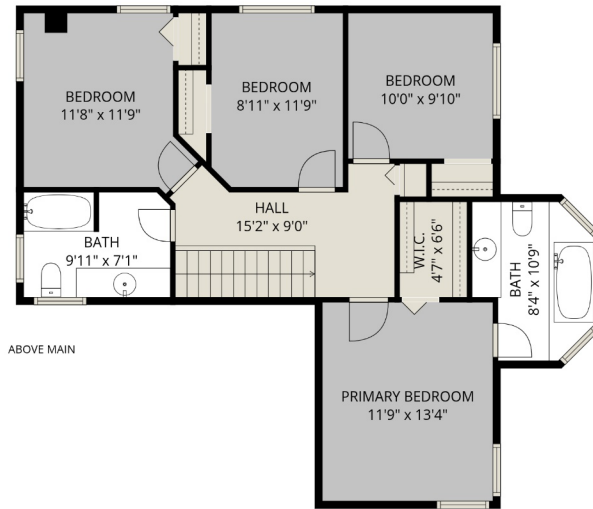

Estimated Areas:

Main Floor: 1125 sq. ft

Above Main: 909 sq. ft

Total: 2034 Sq. Ft

Estimated Areas:

Main Floor: 1125 sq. ft  
Above Main: 909 sq. ft  
Total: 2034 Sq. Ft

Estimated Areas:

Main Floor: 1125 sq. ft

Above Main: 909 sq. ft

Total: 2034 Sq. Ft