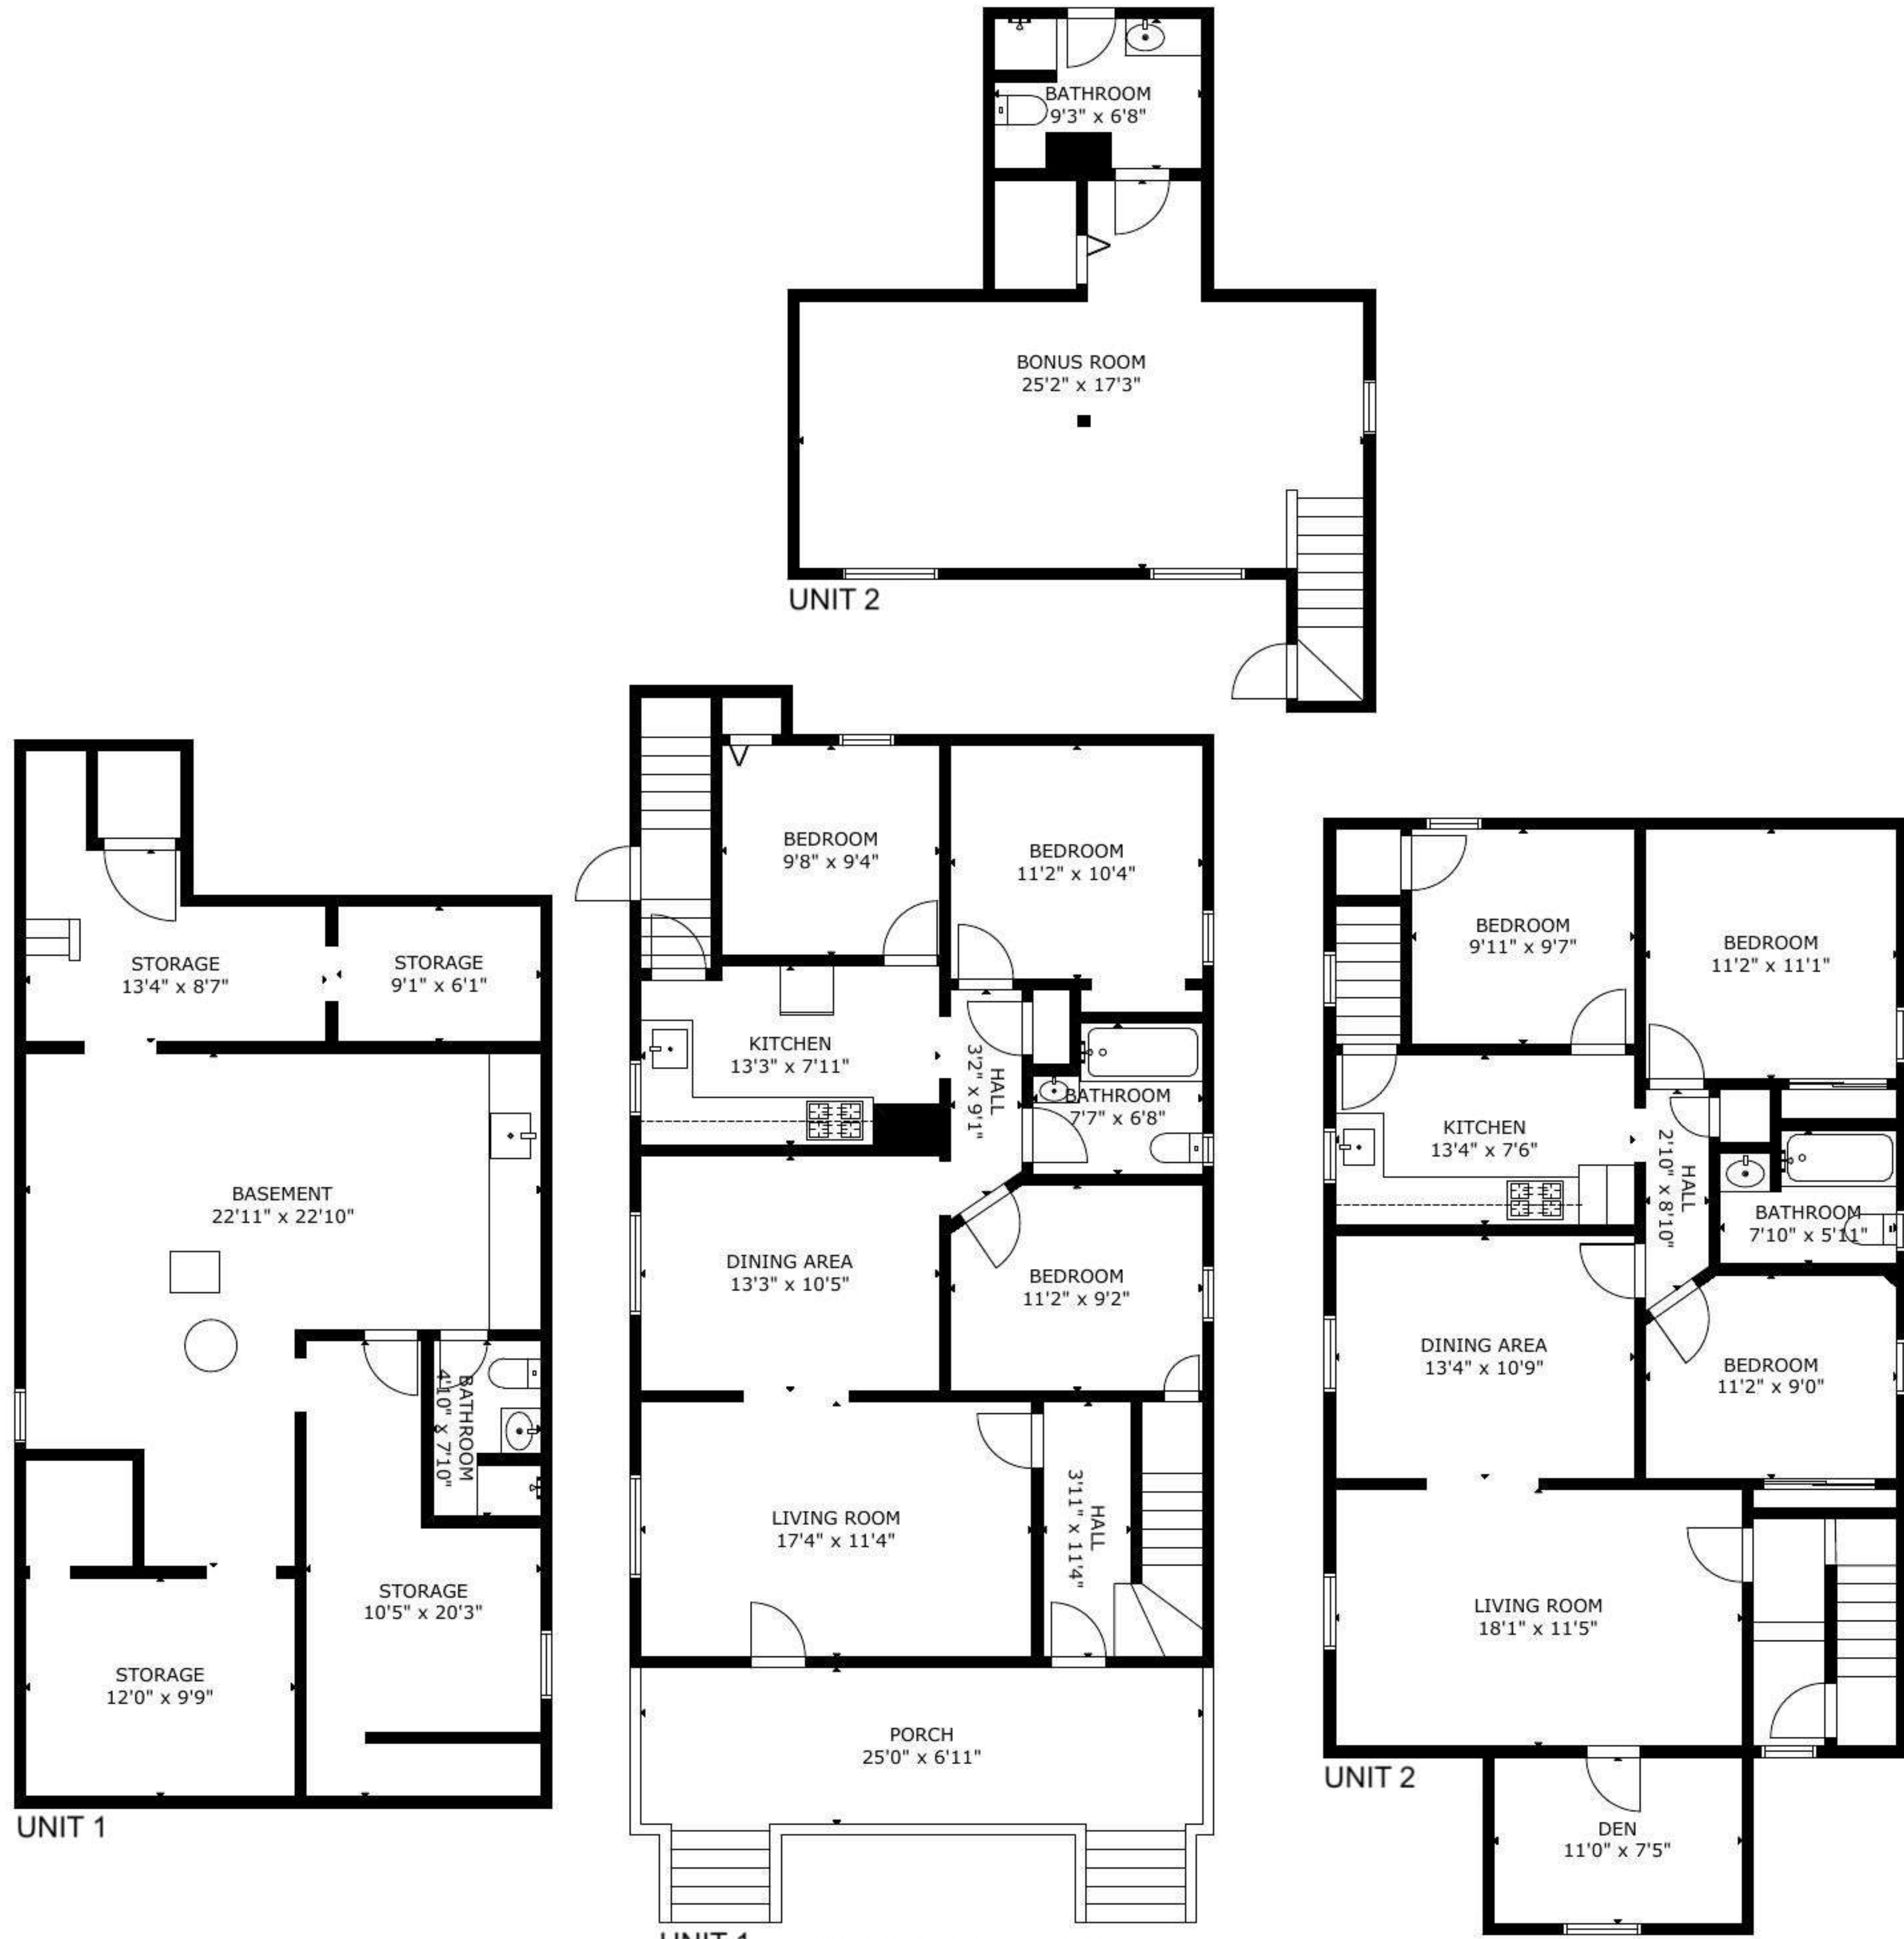

# 204 Herman St, , Hackensack, NJ, 07601, United States

UNIT 1 GROSS INTERNAL AREA  
 TOTAL: 3,518 sq ft  
 BASEMENT: 955 sq ft, FIRST FLOOR: 1,025 sq ft  
 SECOND FLOOR: 1,106 sq ft, ATTIC: 432 sq ft  
 EXCLUDED AREAS: PORCH: 173 sq ft

THIS FLOOR PLAN IS PROVIDED FOR ILLUSTRATION PURPOSES ONLY WITH THE PERMISSION OF THE SELLER. ROOM POSITIONS AND DIMENSIONS ARE APPROXIMATE AND ARE NOT GUARANTEED TO BE EXACT OR TO SCALE. THE BUYER SHOULD CONFIRM MEASUREMENTS FOR ACCURACY