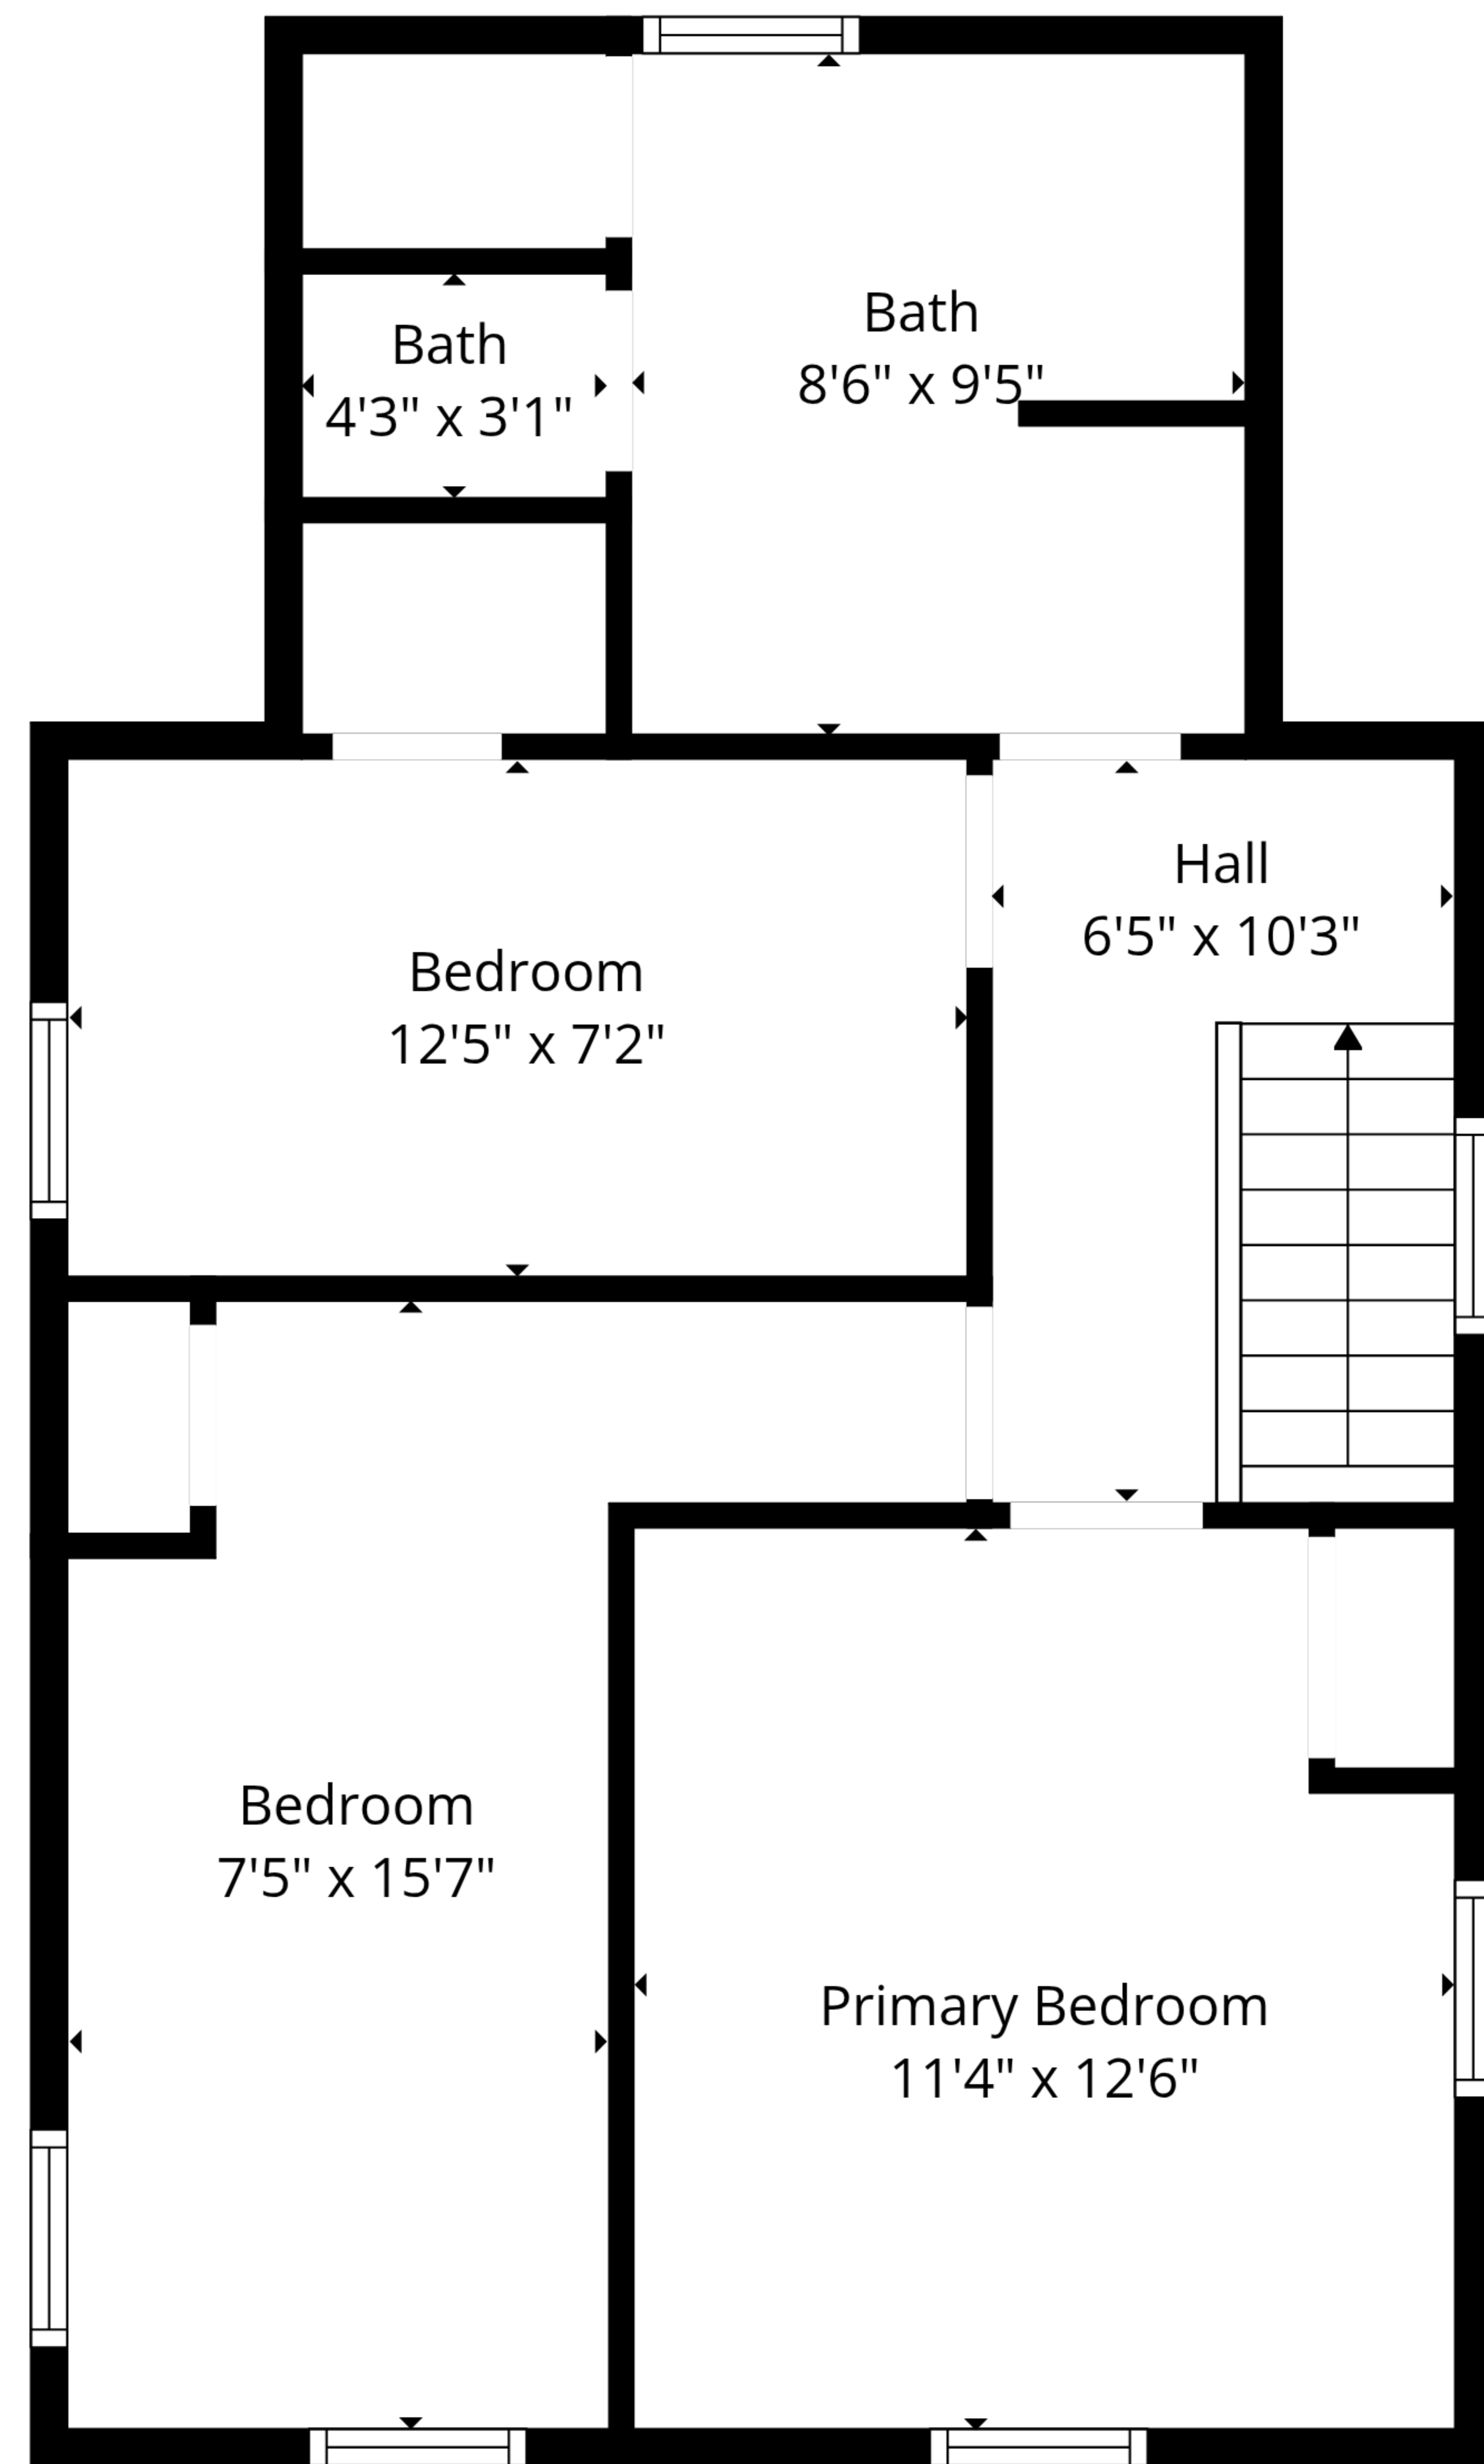

TOTAL: 1144 sq. ft

1st floor: 572 sq. ft, 2nd floor: 572 sq. ft

EXCLUDED AREAS: WALLS: 106 sq. ft

Measurements Deemed Highly Reliable But Not Guaranteed. Measured By Cubicasa Tech.

TOTAL: 1144 sq. ft
1st floor: 572 sq. ft, 2nd floor: 572 sq. ft
EXCLUDED AREAS: WALLS: 106 sq. ft

Measurements Deemed Highly Reliable But Not Guaranteed. Measured By Cubicasa Tech.

1st Floor

2nd Floor

TOTAL: 1144 sq. ft
 1st floor: 572 sq. ft, 2nd floor: 572 sq. ft
 EXCLUDED AREAS: WALLS: 106 sq. ft