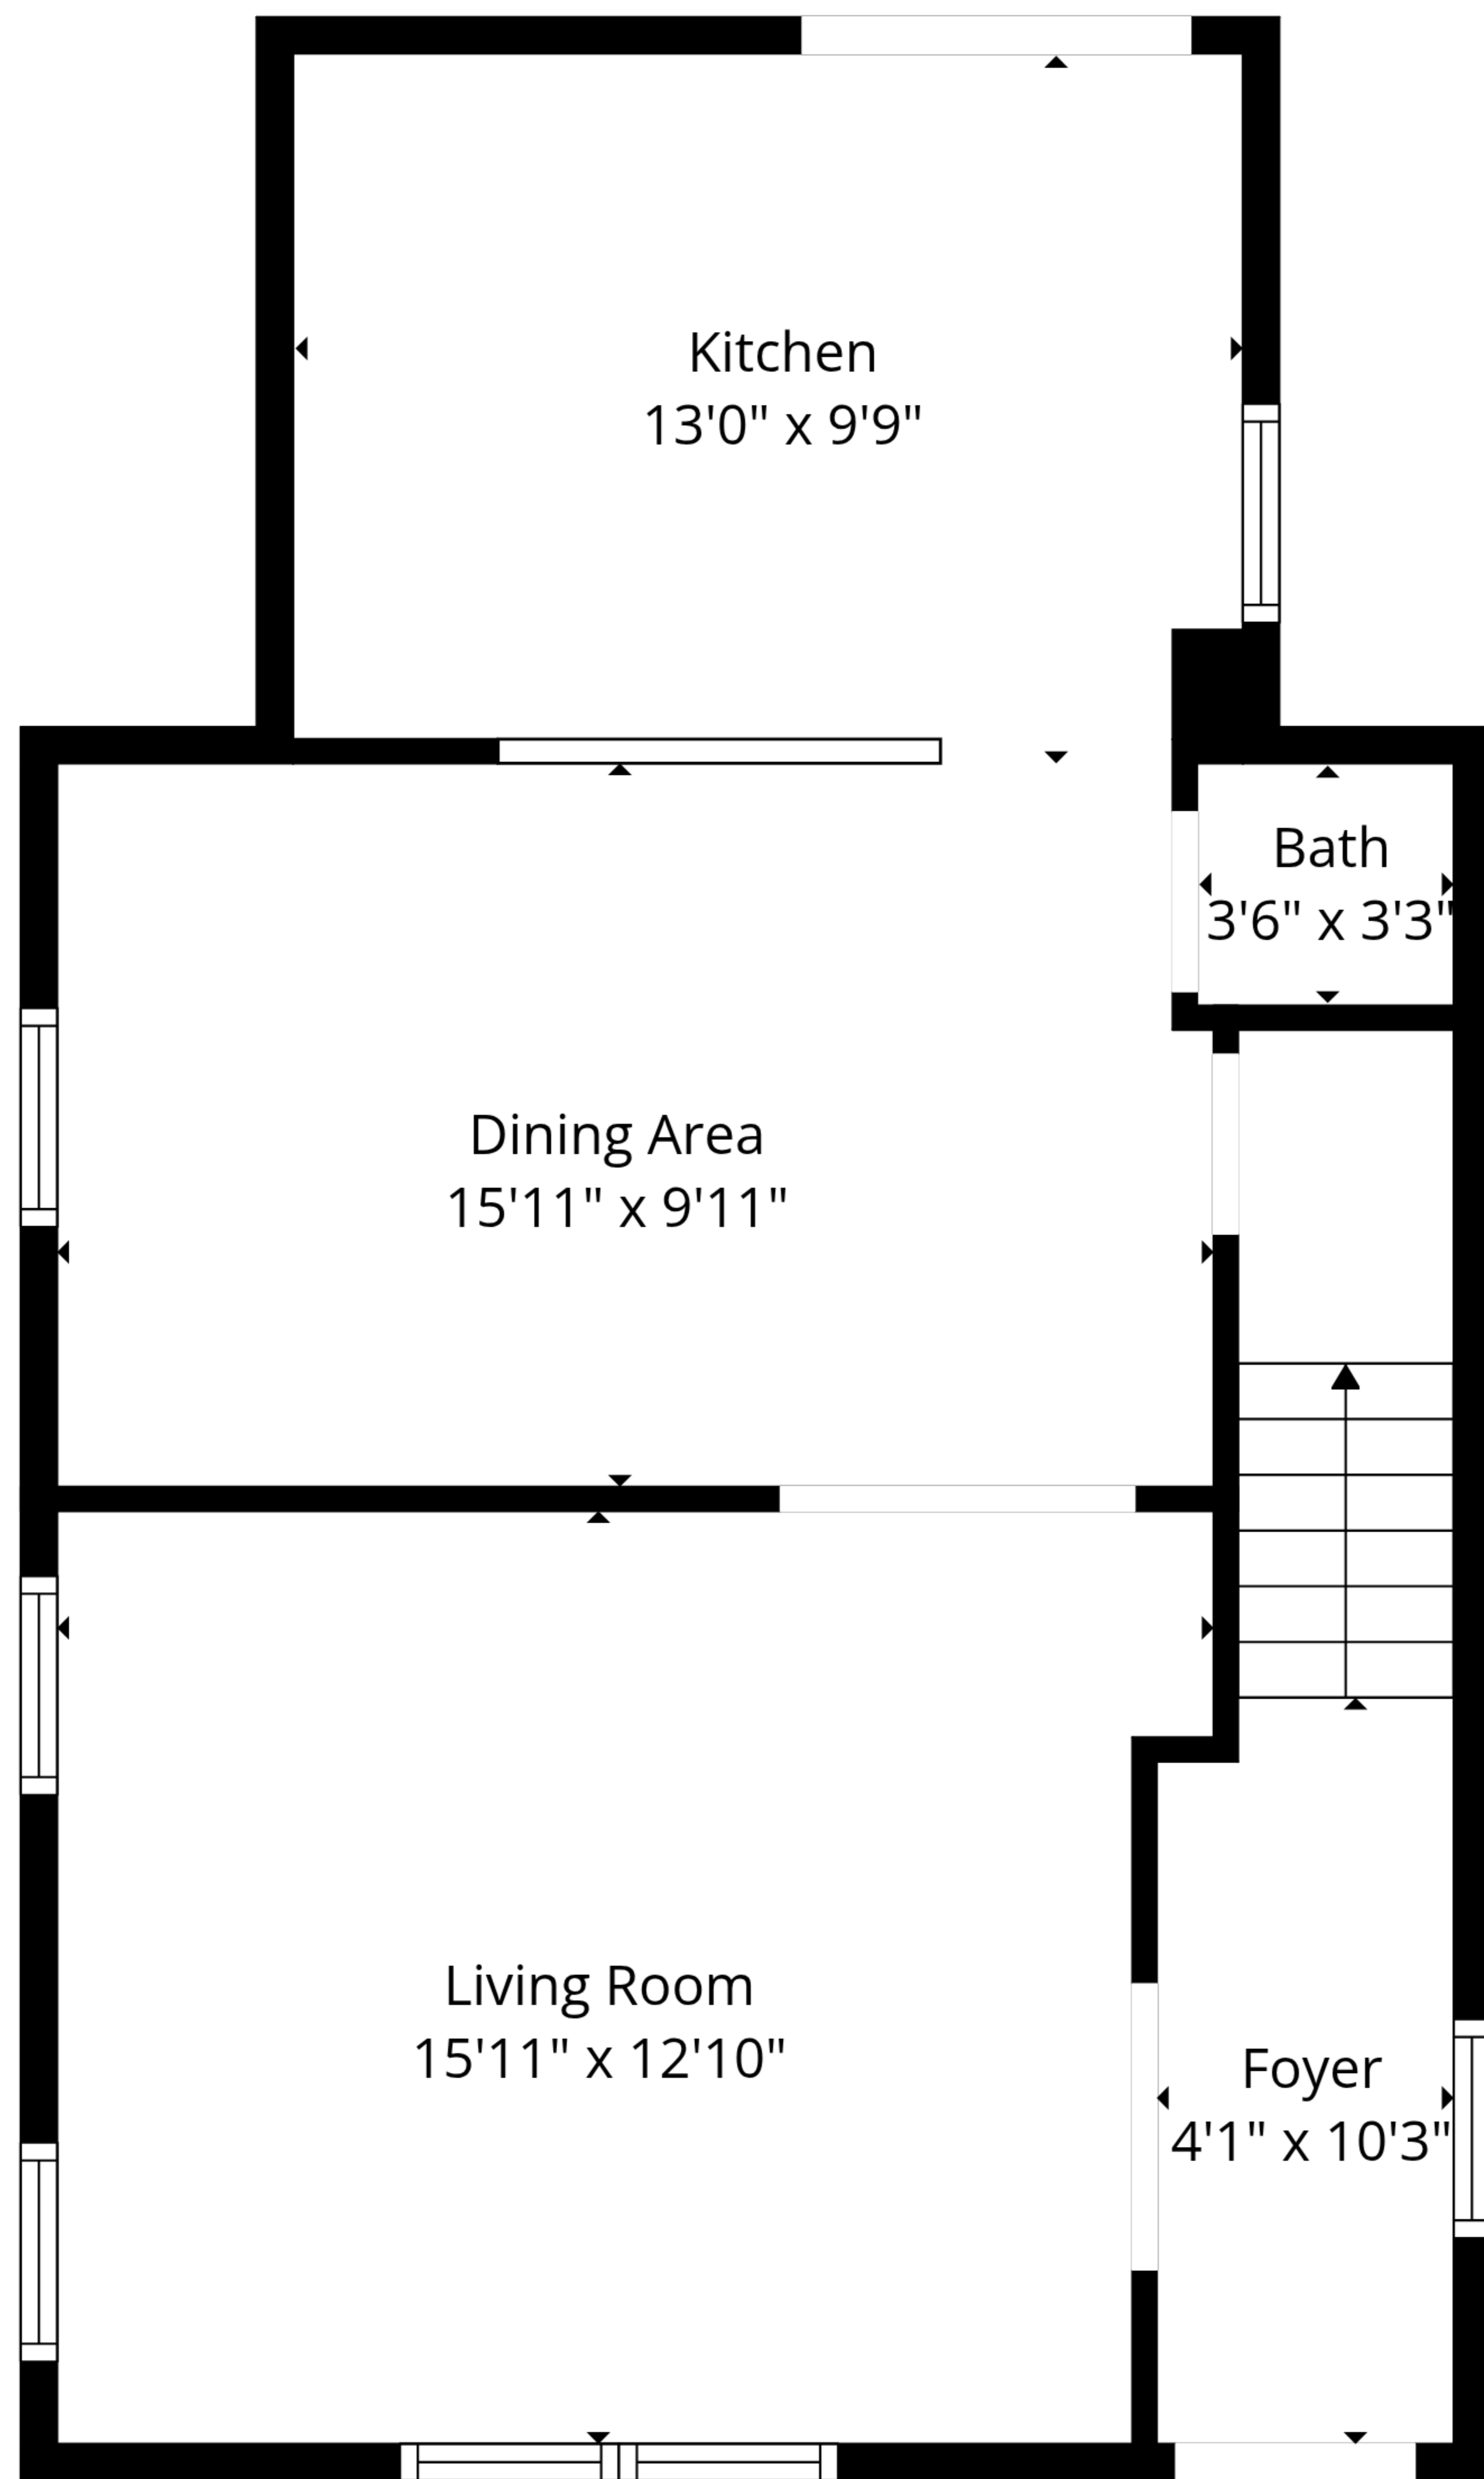

TOTAL: 1144 sq. ft

1st floor: 572 sq. ft, 2nd floor: 572 sq. ft

EXCLUDED AREAS: WALLS: 106 sq. ft

Measurements Deemed Highly Reliable But Not Guaranteed. Measured By Cubicasa Tech.

TOTAL: 1144 sq. ft
1st floor: 572 sq. ft, 2nd floor: 572 sq. ft
EXCLUDED AREAS: WALLS: 106 sq. ft

Measurements Deemed Highly Reliable But Not Guaranteed. Measured By Cubicasa Tech.

1st Floor

2nd Floor

TOTAL: 1144 sq. ft
 1st floor: 572 sq. ft, 2nd floor: 572 sq. ft
 EXCLUDED AREAS: WALLS: 106 sq. ft