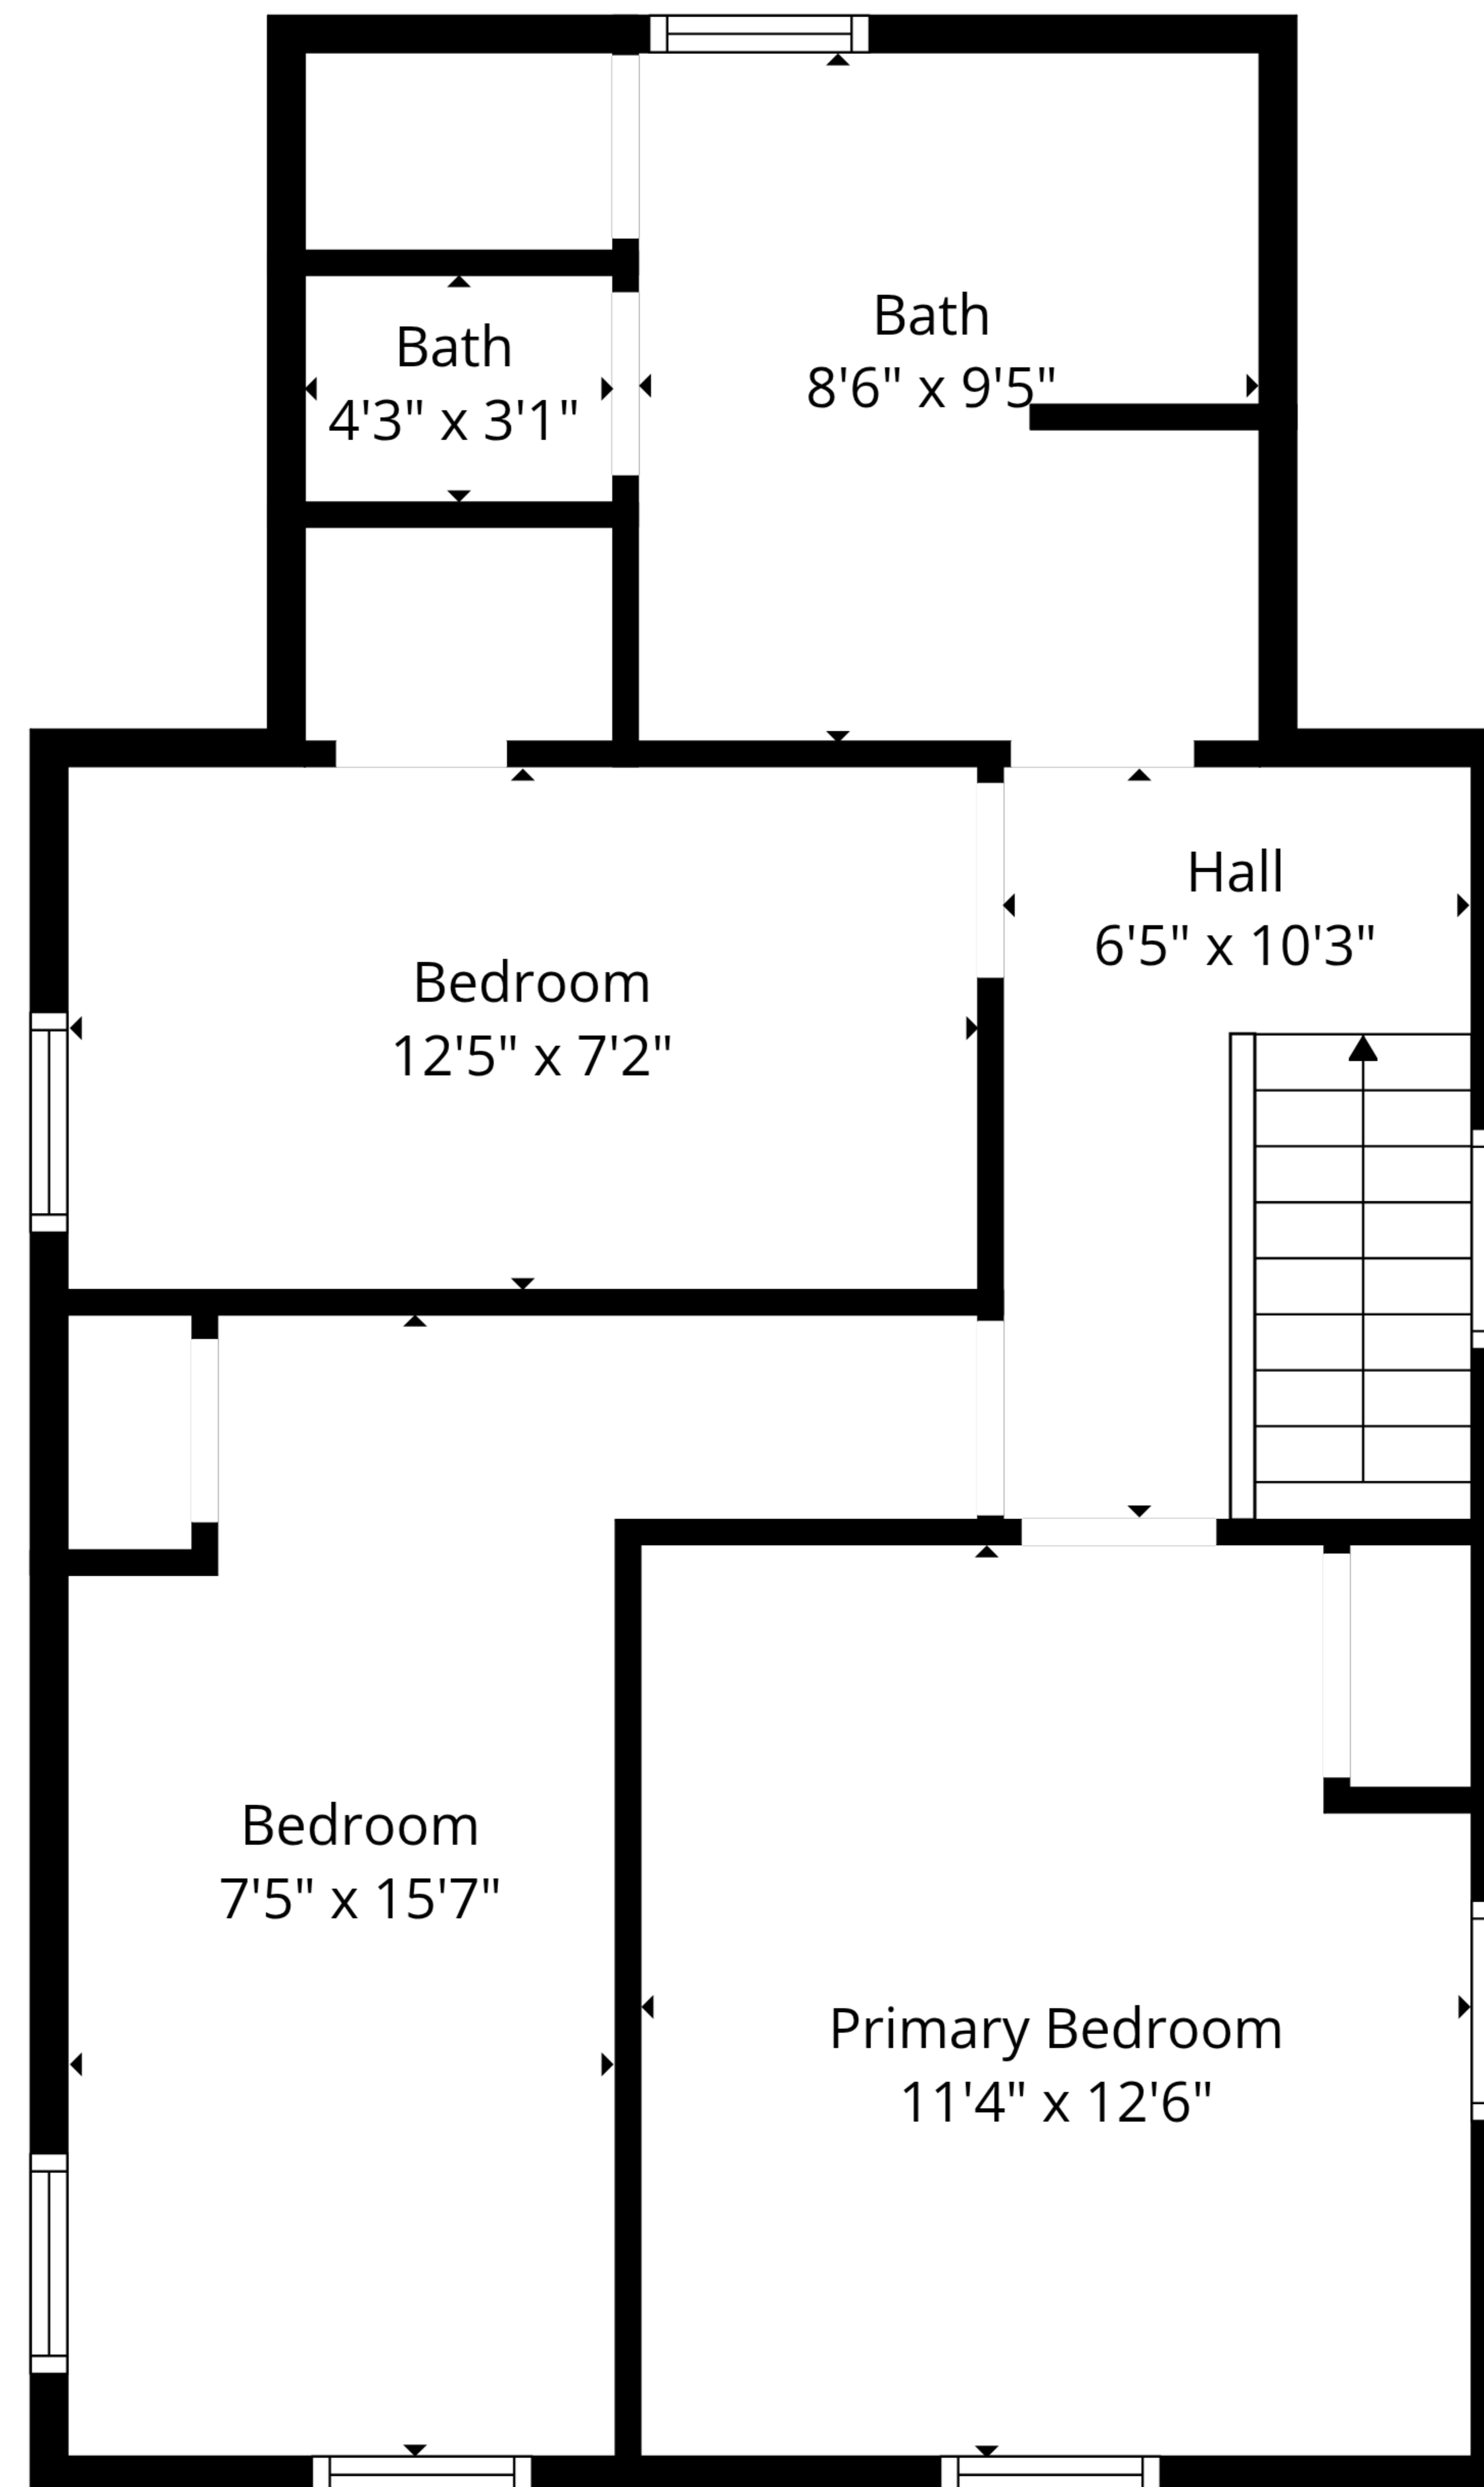

TOTAL: 1144 sq. ft

1st floor: 572 sq. ft, 2nd floor: 572 sq. ft

EXCLUDED AREAS: WALLS: 106 sq. ft

Measurements Deemed Highly Reliable But Not Guaranteed. Measured By Cubicasa Tech.

TOTAL: 1144 sq. ft
1st floor: 572 sq. ft, 2nd floor: 572 sq. ft
EXCLUDED AREAS: WALLS: 106 sq. ft

Measurements Deemed Highly Reliable But Not Guaranteed. Measured By Cubicasa Tech.

1st Floor

2nd Floor

TOTAL: 1144 sq. ft
 1st floor: 572 sq. ft, 2nd floor: 572 sq. ft
 EXCLUDED AREAS: WALLS: 106 sq. ft