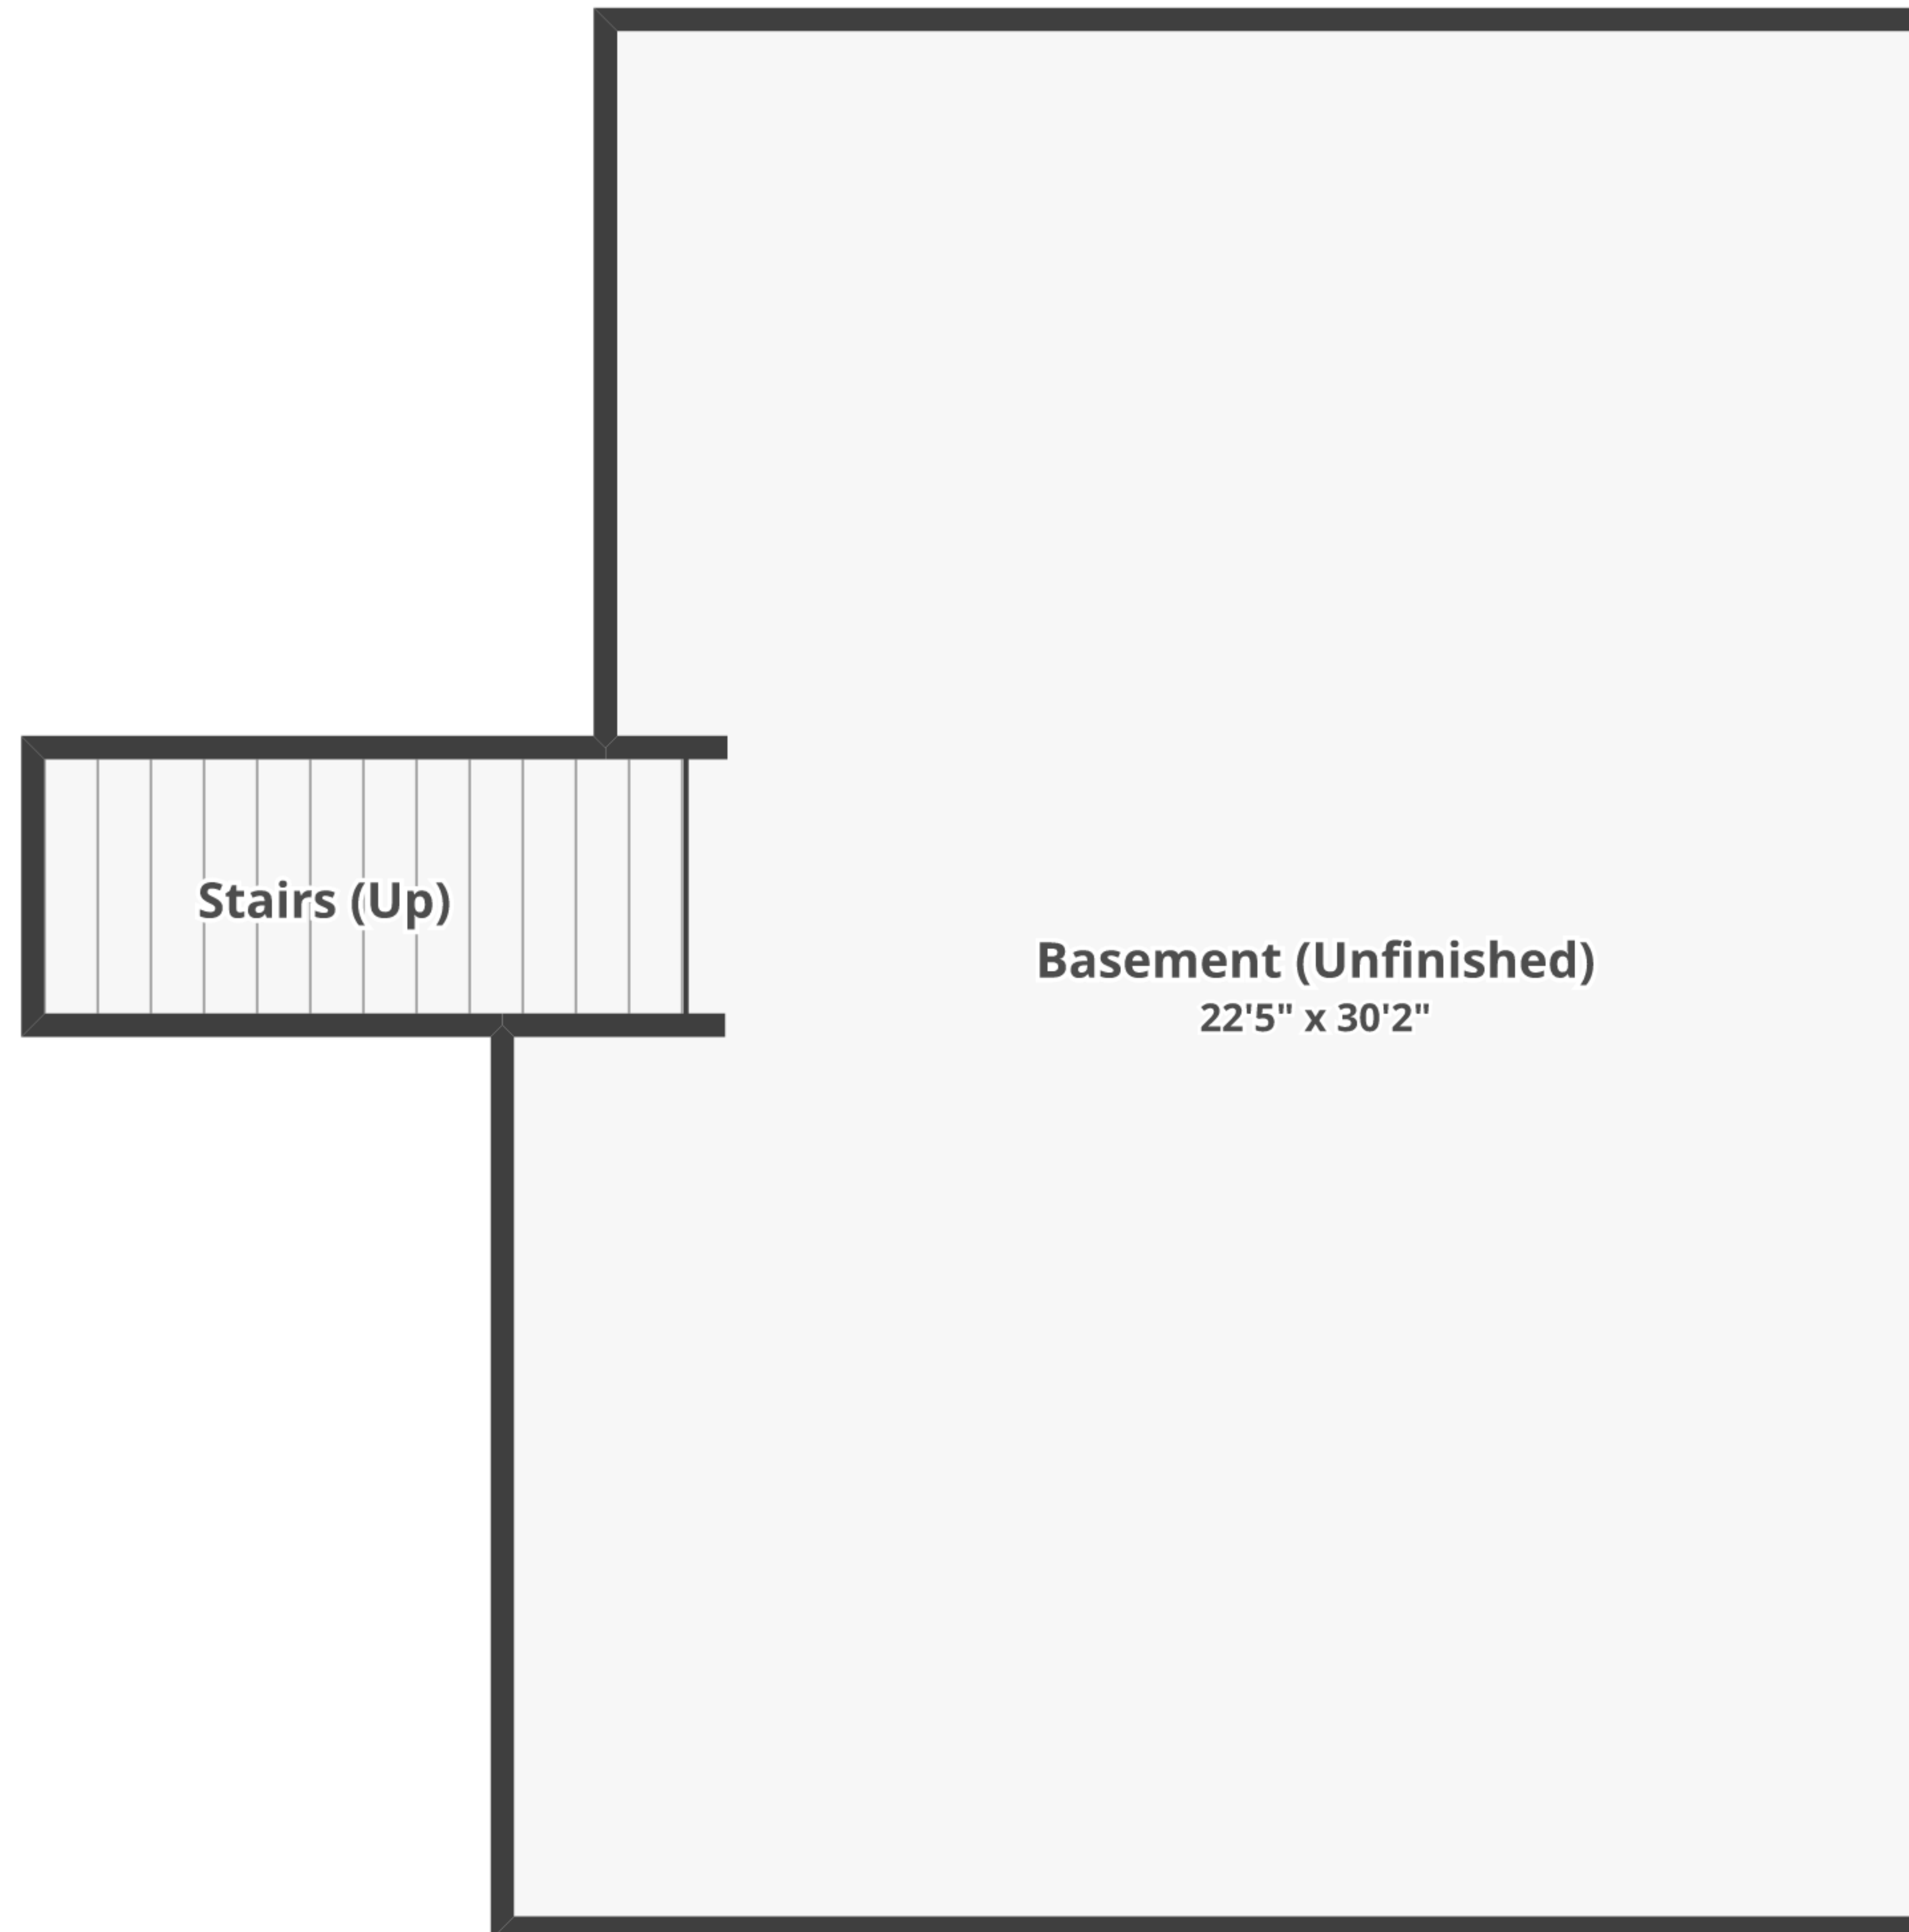

2346 Polk Valley Rd, Hellertown, PA 18055

Total finished area: ~1,543.34 sq. ft.

Total unfinished area: ~654.78 sq. ft.

Basement

Finished area: ~0 sq. ft.

Unfinished area: ~642.33 sq. ft.