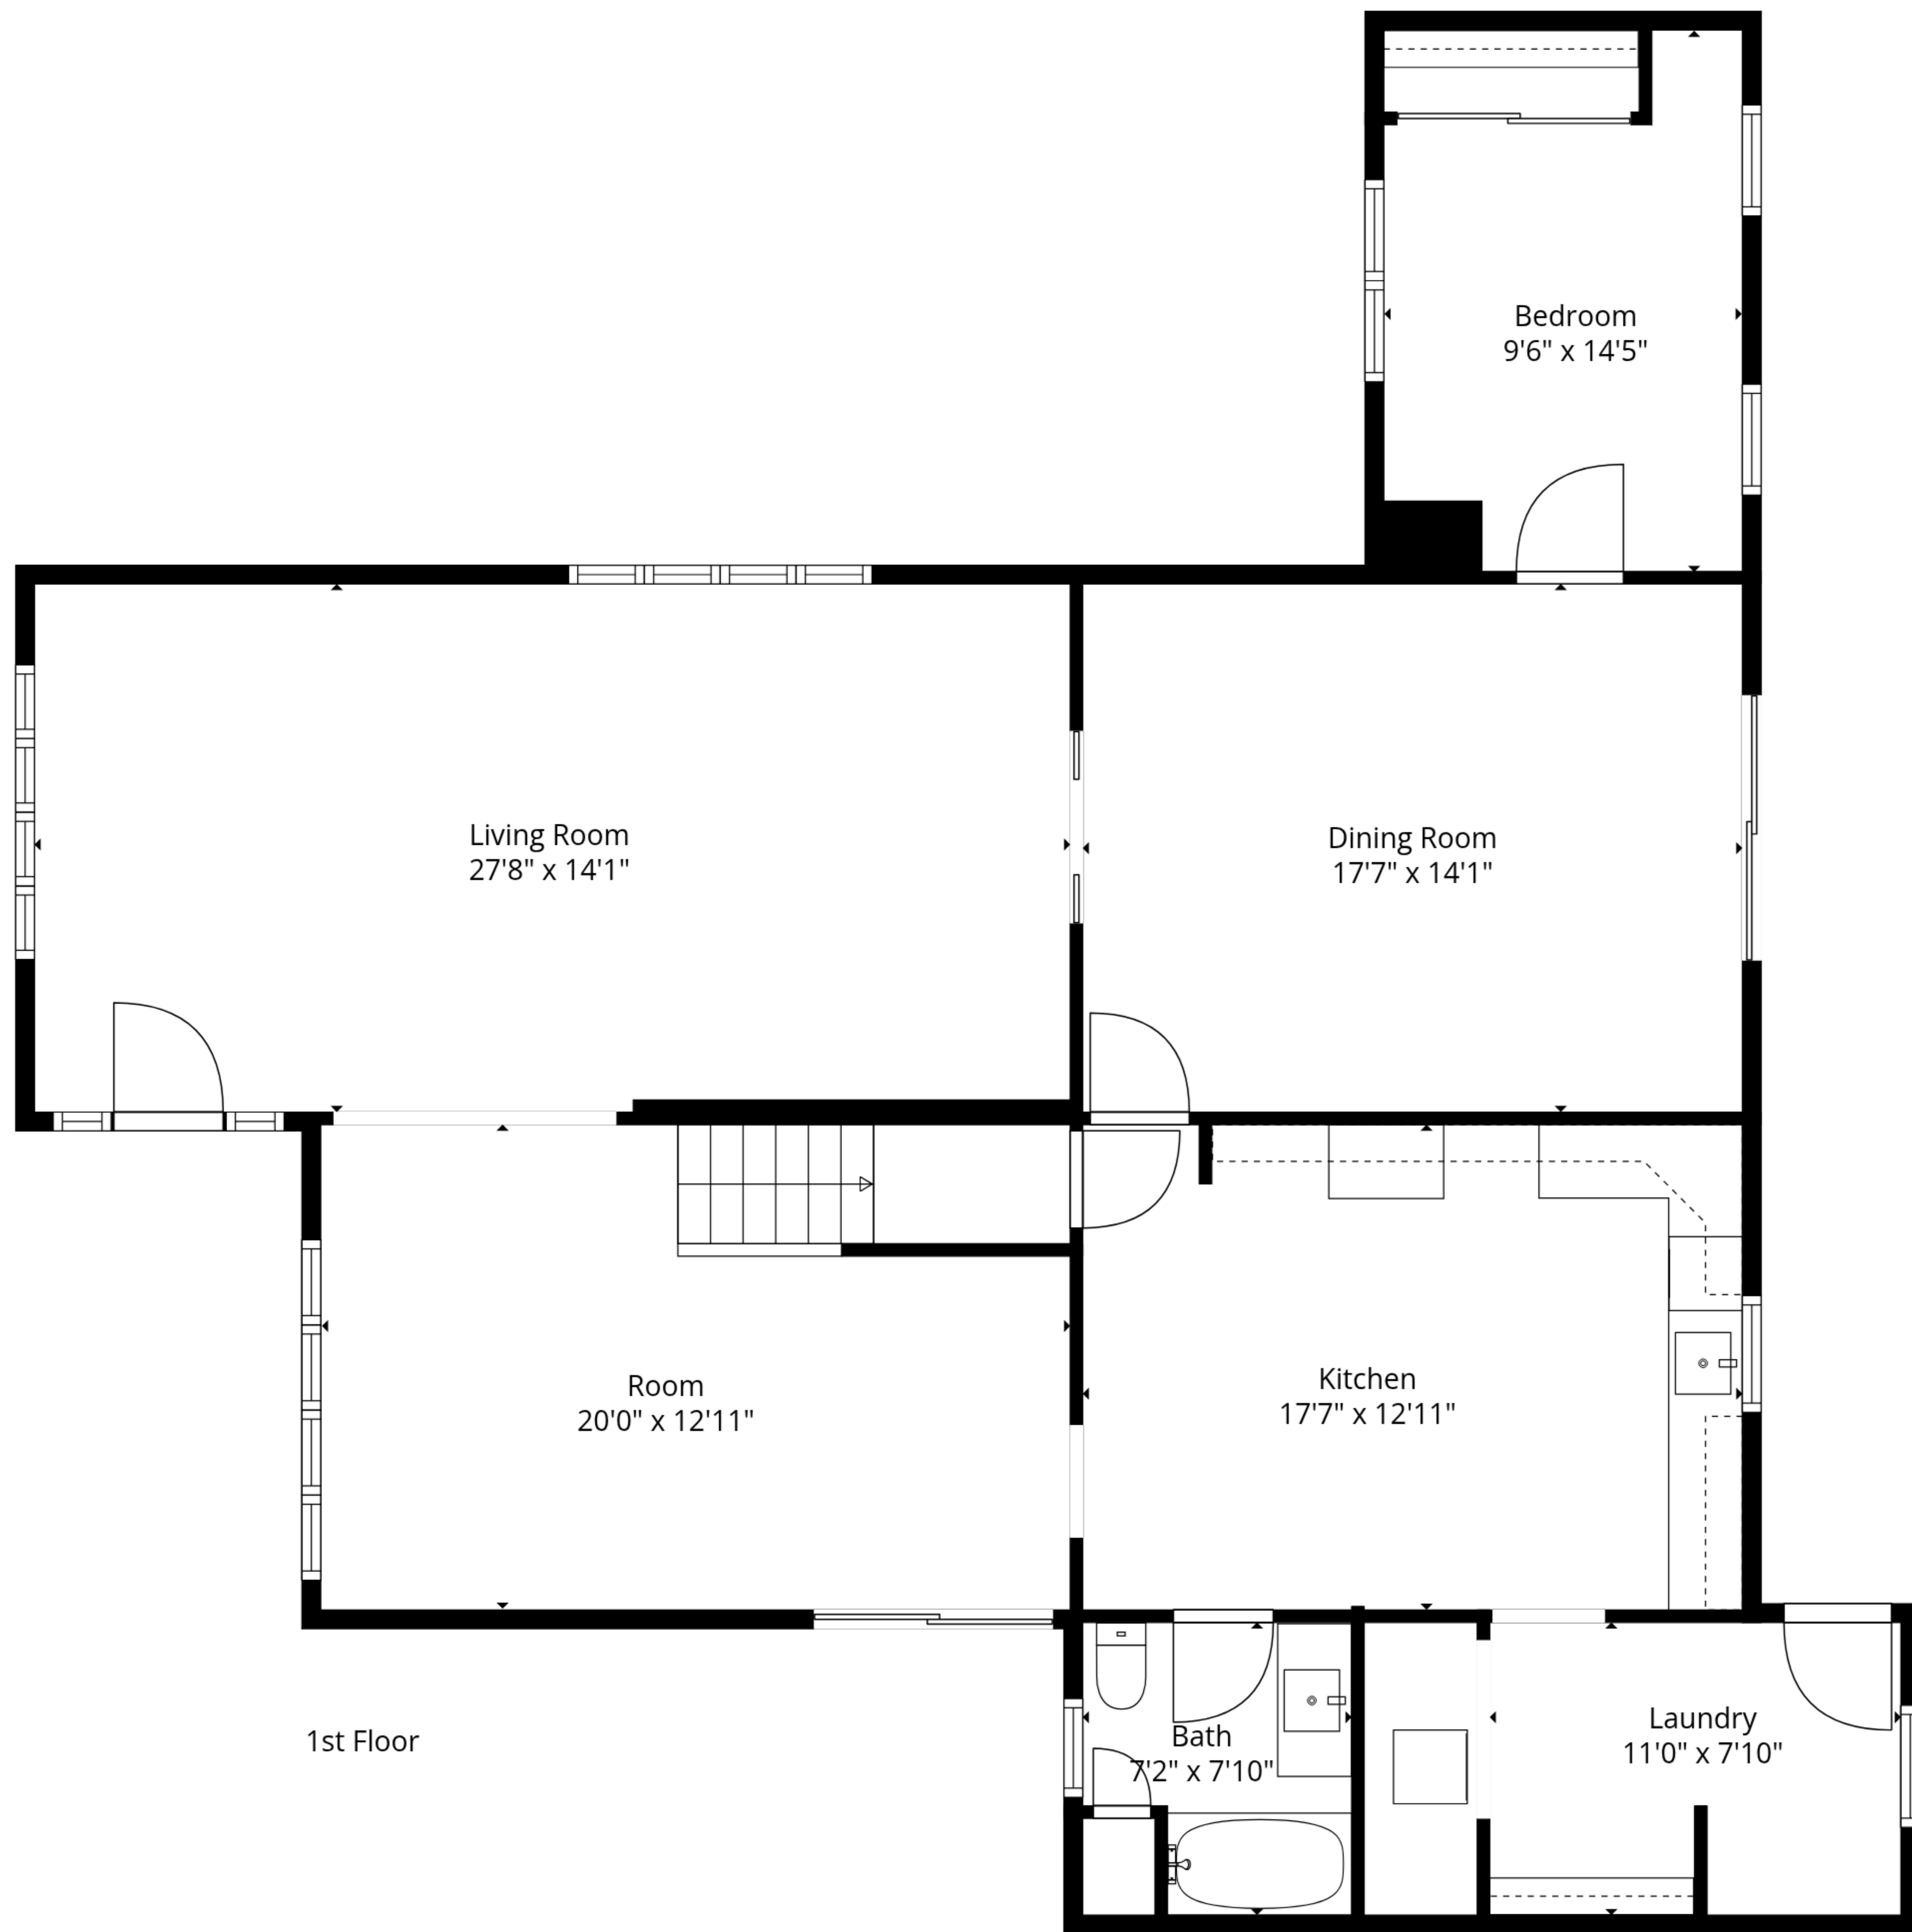

TOTAL: 2612 sq. ft
1st floor: 1465 sq. ft, 2nd floor: 1147 sq. ft
EXCLUDED AREAS: WALLS: 175 sq. ft

Measurements Deemed Highly Reliable But Not Guaranteed. Measured By Cubicasa Tech.

TOTAL: 2612 sq. ft
1st floor: 1465 sq. ft, 2nd floor: 1147 sq. ft
EXCLUDED AREAS: WALLS: 175 sq. ft

Measurements Deemed Highly Reliable But Not Guaranteed. Measured By Cubicasa Tech.

TOTAL: 2612 sq. ft
 1st floor: 1465 sq. ft, 2nd floor: 1147 sq. ft
 EXCLUDED AREAS: WALLS: 175 sq. ft