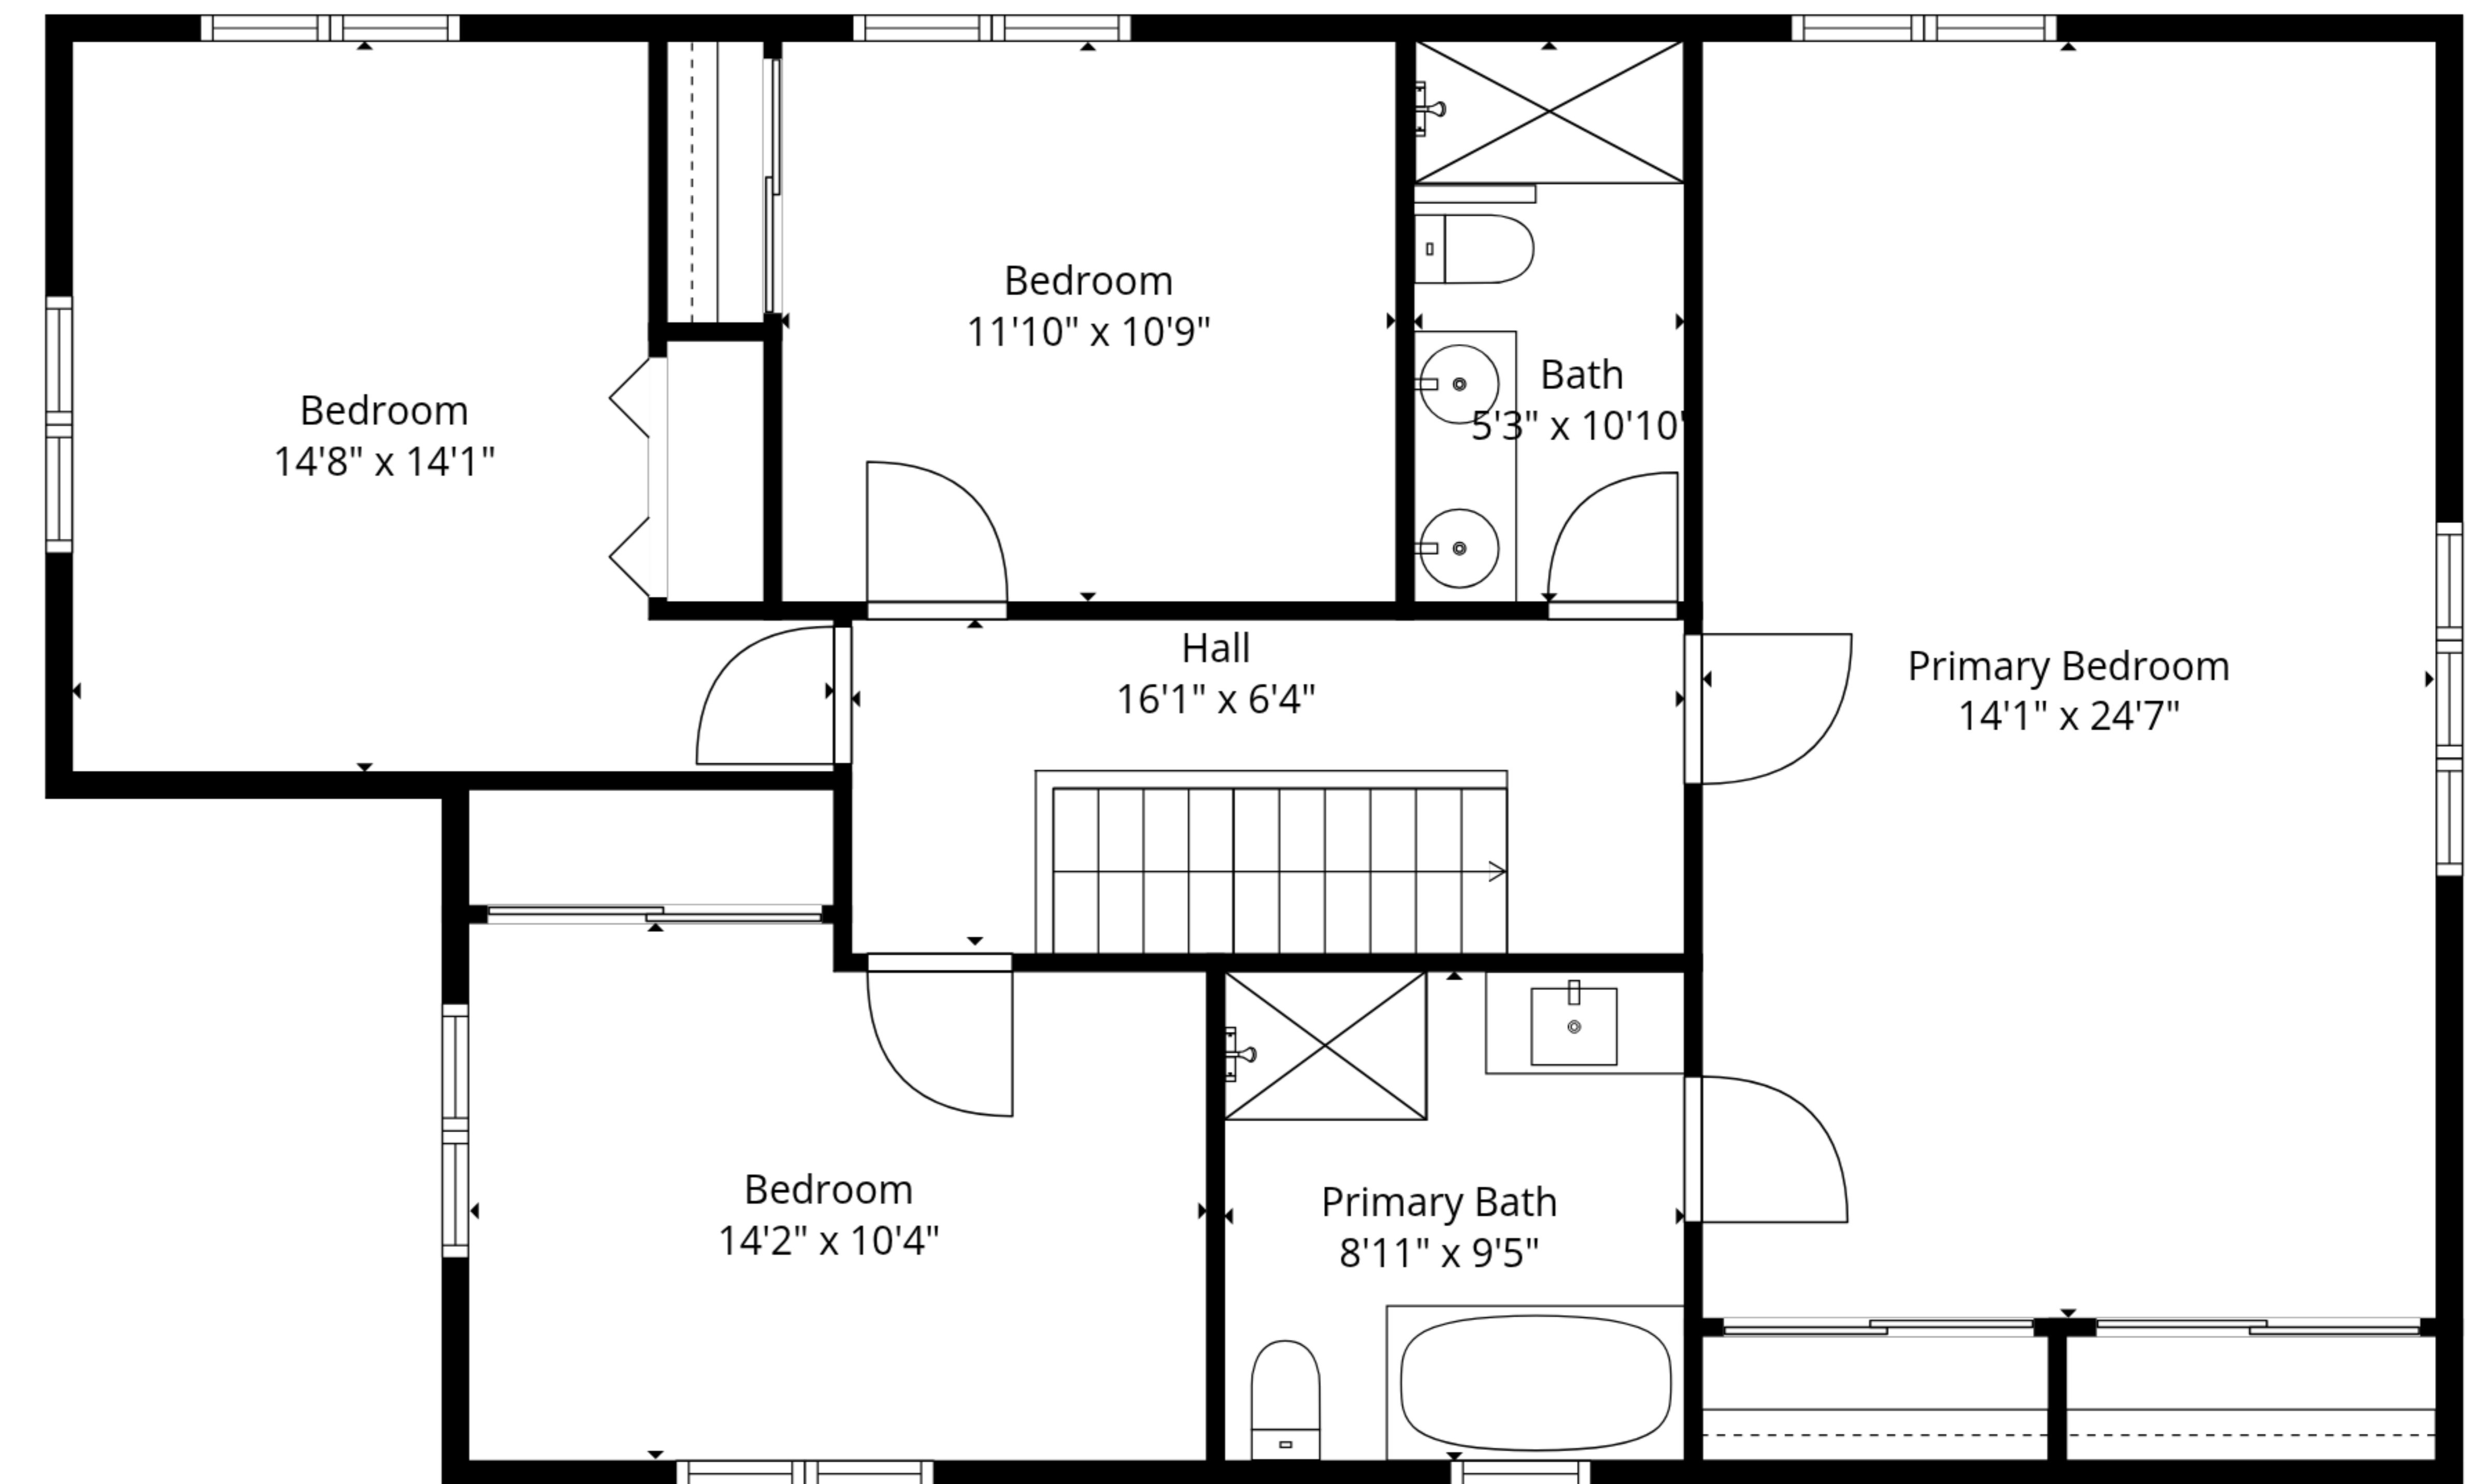

TOTAL: 2612 sq. ft
1st floor: 1465 sq. ft, 2nd floor: 1147 sq. ft
EXCLUDED AREAS: WALLS: 175 sq. ft

Measurements Deemed Highly Reliable But Not Guaranteed. Measured By Cubicasa Tech.

TOTAL: 2612 sq. ft
1st floor: 1465 sq. ft, 2nd floor: 1147 sq. ft
EXCLUDED AREAS: WALLS: 175 sq. ft

Measurements Deemed Highly Reliable But Not Guaranteed. Measured By Cubicasa Tech.

TOTAL: 2612 sq. ft
 1st floor: 1465 sq. ft, 2nd floor: 1147 sq. ft
 EXCLUDED AREAS: WALLS: 175 sq. ft