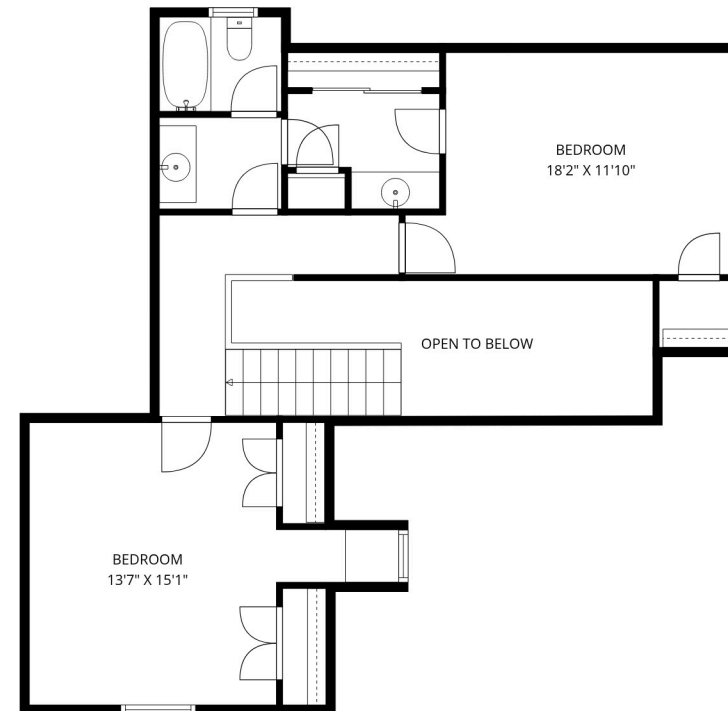

MAIN LEVEL

911 WEYMOUTH DRIVE
TOTAL LIVING AREA: 2375SF
MAIN LEVEL: 1558SF
UPPER LEVEL: 817SF

UPPER LEVEL