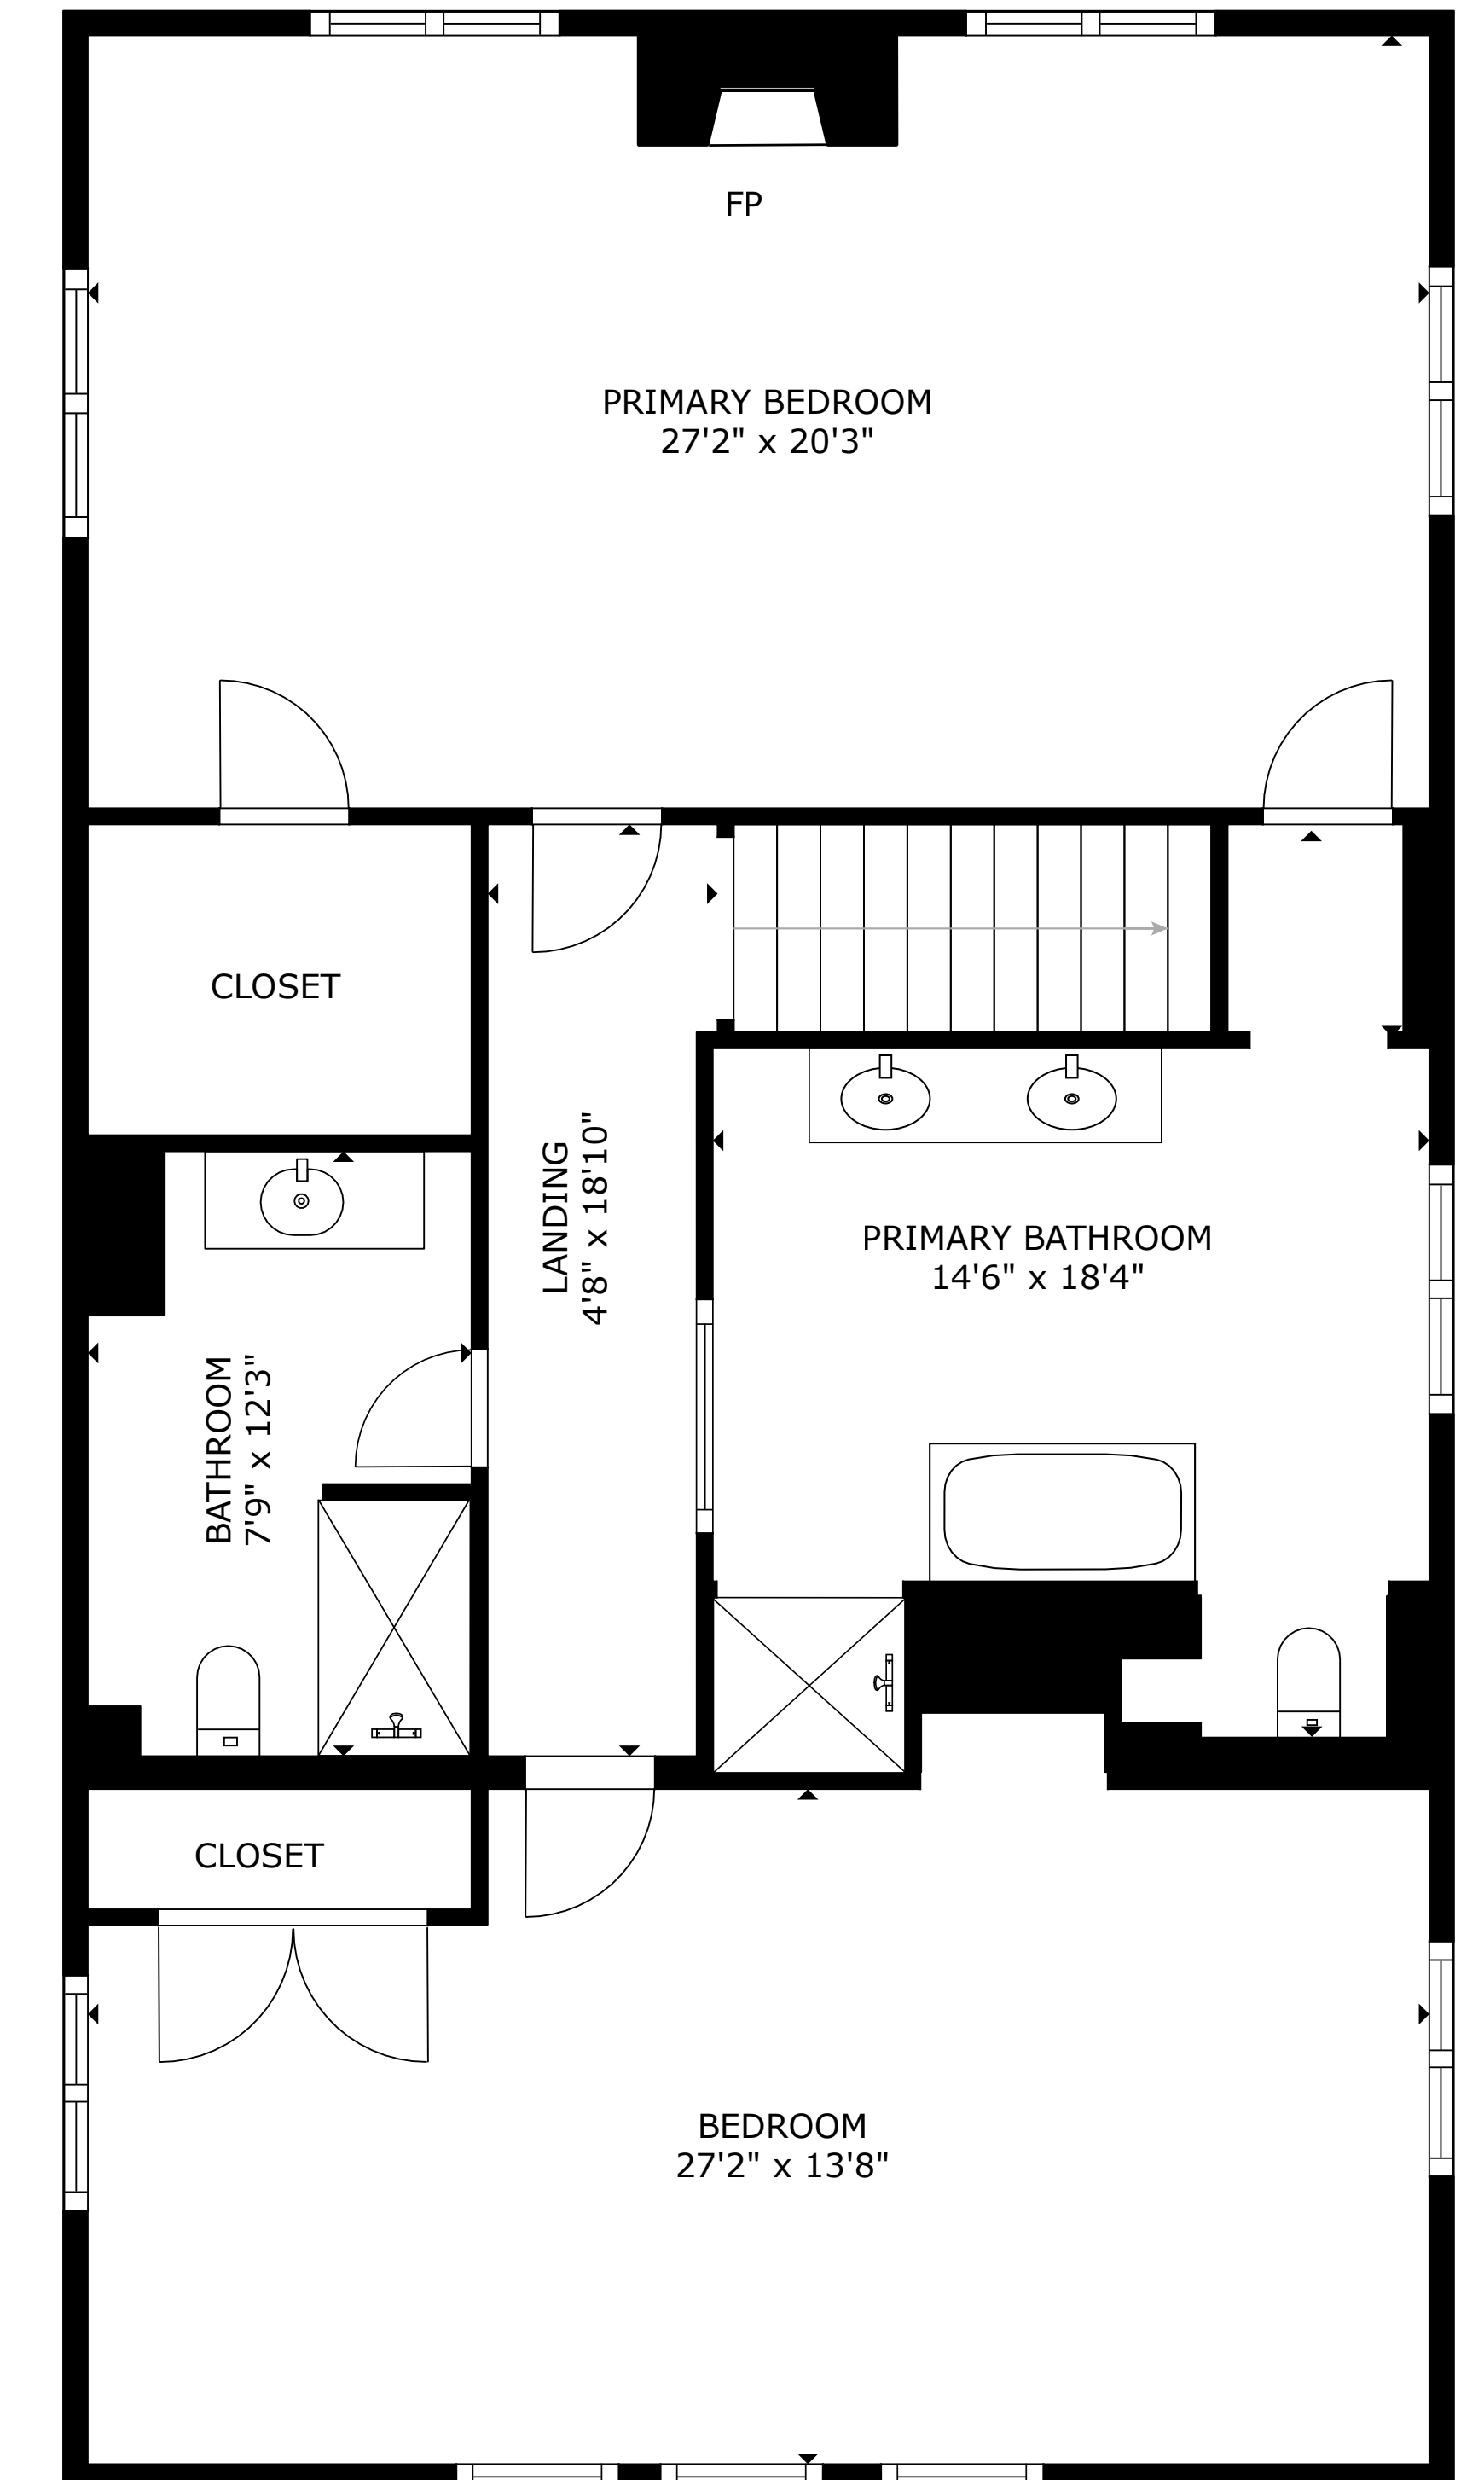

FLOOR 1

FLOOR 2

FLOOR 3

FLOOR 4

GROSS INTERNAL AREA
 FLOOR 1: 256 sq. ft, FLOOR 2: 1,984 sq. ft
 FLOOR 3: 1,284 sq. ft, FLOOR 4: 1,333 sq. ft
 TOTAL: 4,857 sq. ft

SIZES AND DIMENSIONS ARE APPROXIMATE, ACTUAL MAY VARY.