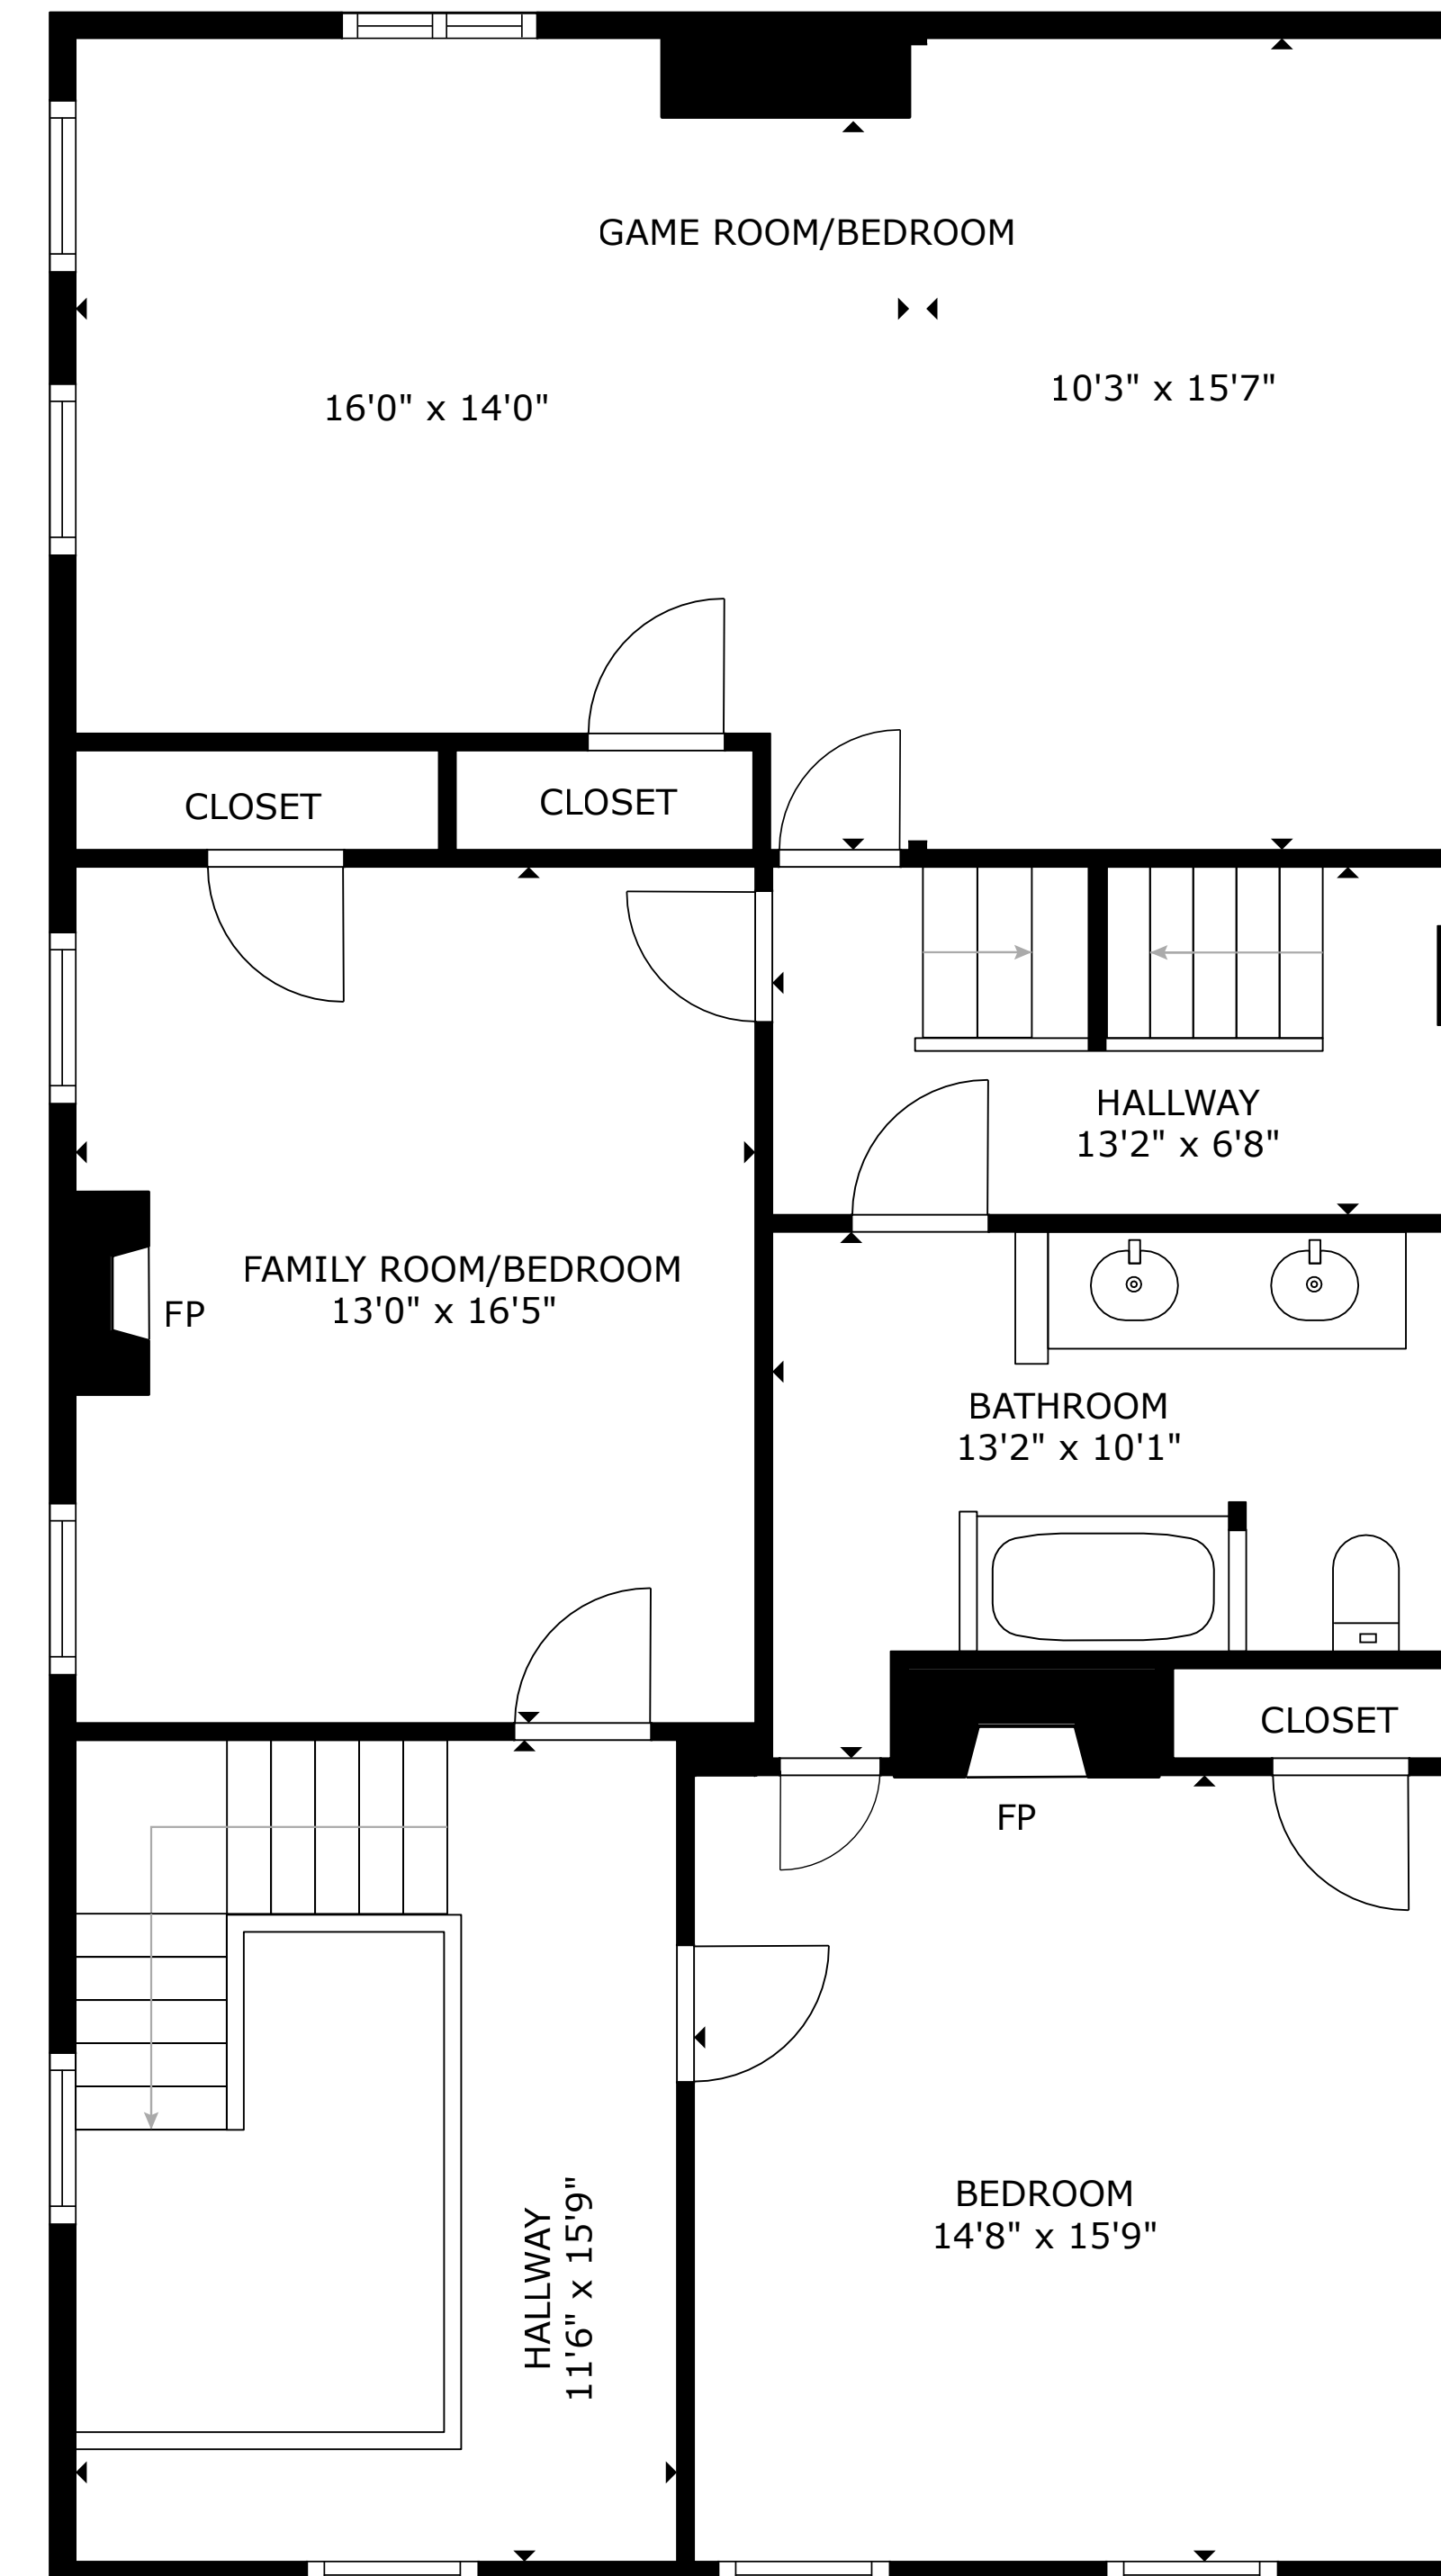

FLOOR 1

FLOOR 2

FLOOR 3

FLOOR 4

GROSS INTERNAL AREA
 FLOOR 1: 256 sq. ft, FLOOR 2: 1,984 sq. ft
 FLOOR 3: 1,284 sq. ft, FLOOR 4: 1,333 sq. ft
 TOTAL: 4,857 sq. ft

SIZES AND DIMENSIONS ARE APPROXIMATE, ACTUAL MAY VARY.