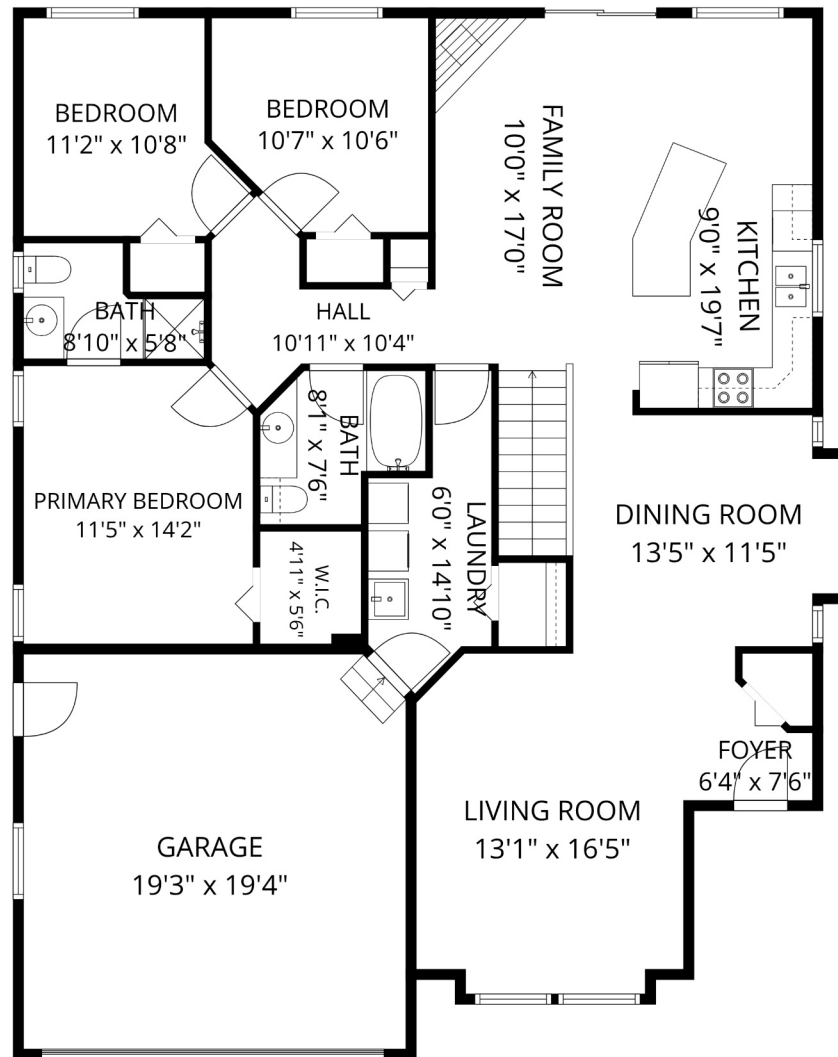

44669 Monte Vista Dr

Jason Sandhu
(604) 791-1926
jason@jasonsandhu.ca

Estimated Areas:
Below Main: 1530 sq. ft
Main Floor: 1581 sq. ft
Total: 3111 Sq. Ft

Estimated Areas:

Below Main: 1530 sq. ft

Main Floor: 1581 sq. ft

Total: 3111 Sq. Ft

Estimated Areas:

Below Main: 1530 sq. ft

Main Floor: 1581 sq. ft

Total: 3111 Sq. Ft