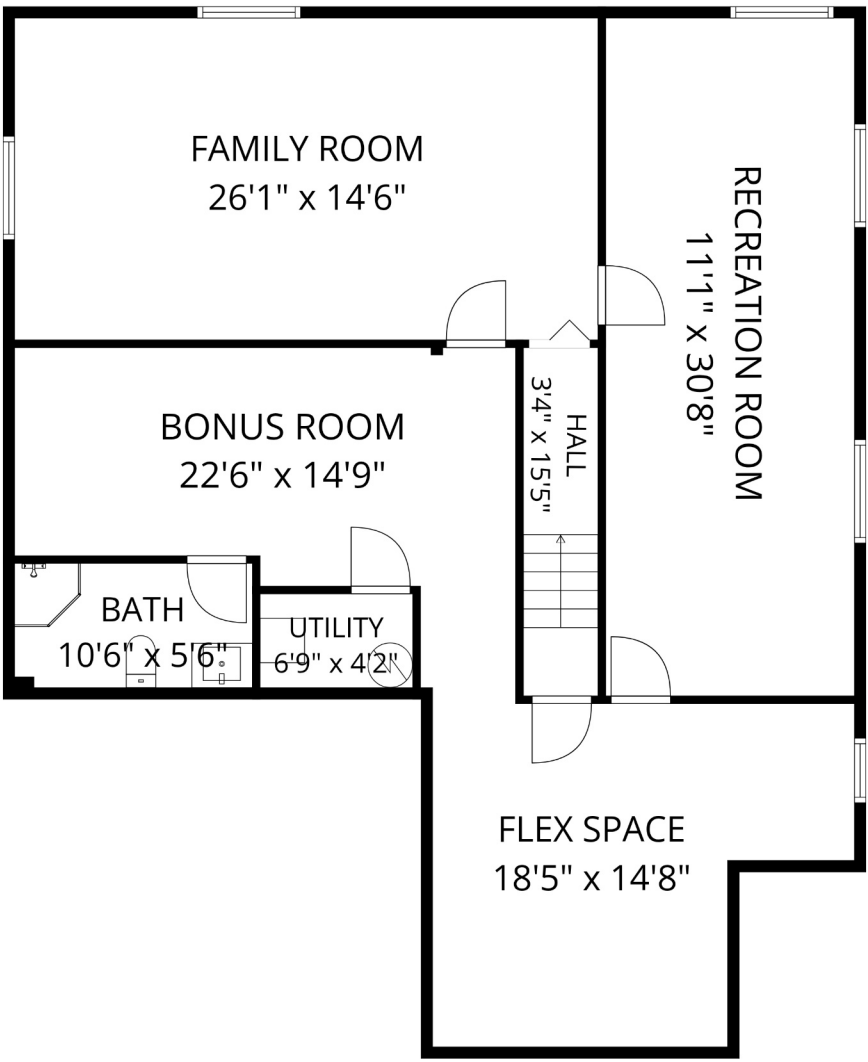

44669 Monte Vista Dr

Jason Sandhu
(604) 791-1926
jason@jasonsandhu.ca

Estimated Areas:
Below Main: 1530 sq. ft
Main Floor: 1581 sq. ft
Total: 3111 Sq. Ft

Estimated Areas:

Below Main: 1530 sq. ft

Main Floor: 1581 sq. ft

Total: 3111 Sq. Ft

Estimated Areas:

Below Main: 1530 sq. ft

Main Floor: 1581 sq. ft

Total: 3111 Sq. Ft