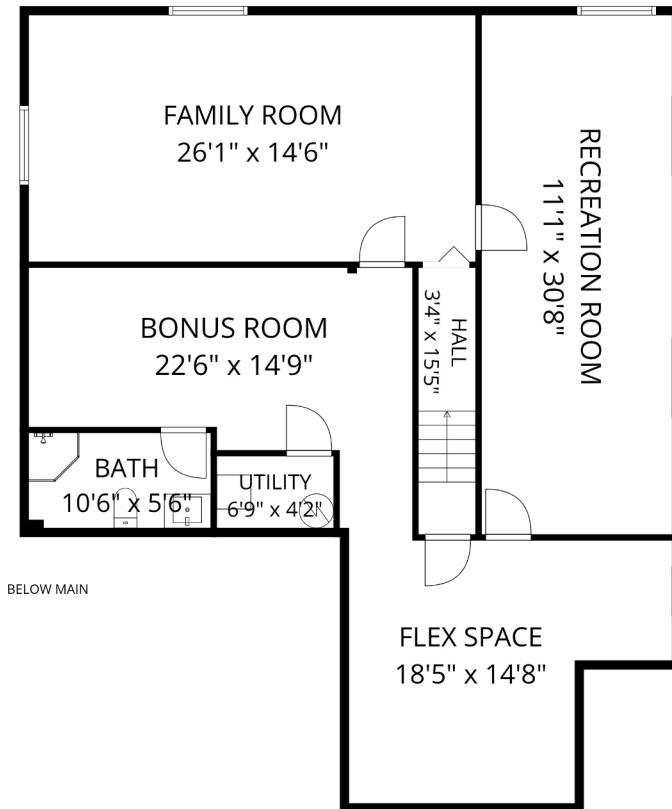

44669 Monte Vista Dr

Jason Sandhu
(604) 791-1926
jason@jasonsandhu.ca

Estimated Areas:
Below Main: 1530 sq. ft
Main Floor: 1581 sq. ft
Total: 3111 Sq. Ft

Estimated Areas:

Below Main: 1530 sq. ft

Main Floor: 1581 sq. ft

Total: 3111 Sq. Ft

Estimated Areas:

Below Main: 1530 sq. ft

Main Floor: 1581 sq. ft

Total: 3111 Sq. Ft