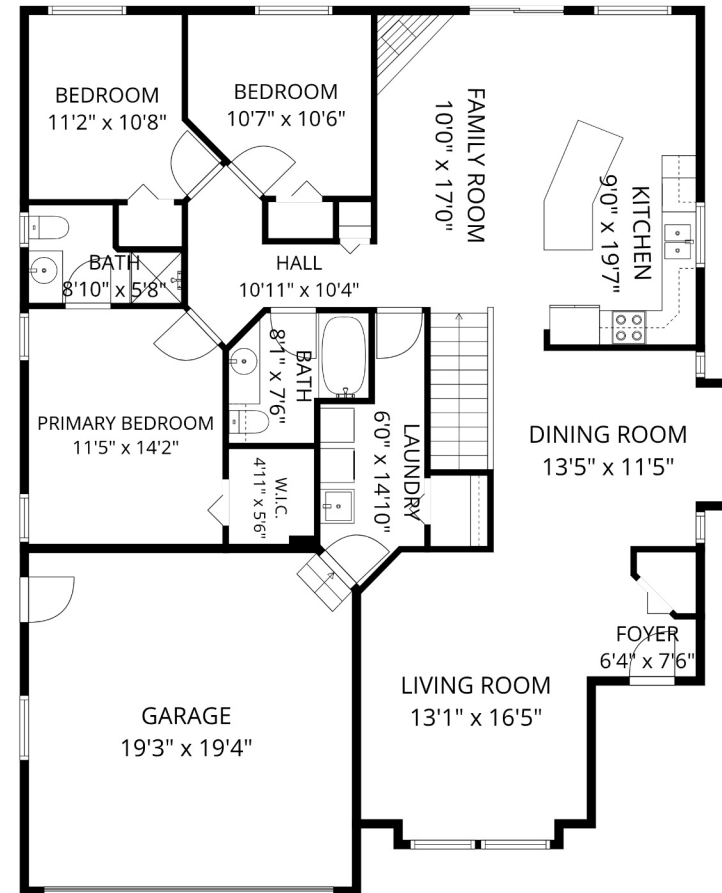

44669 Monte Vista Dr

Jason Sandhu
(604) 791-1926
jason@jasonsandhu.ca

Estimated Areas:
Below Main: 1530 sq. ft
Main Floor: 1581 sq. ft
Total: 3111 Sq. Ft

Estimated Areas:

Below Main: 1530 sq. ft

Main Floor: 1581 sq. ft

Total: 3111 Sq. Ft

Estimated Areas:

Below Main: 1530 sq. ft

Main Floor: 1581 sq. ft

Total: 3111 Sq. Ft