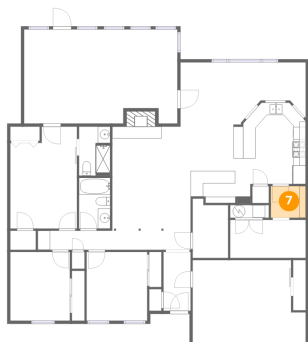

Total Area: 1654 sq. ft

1st Floor: 1654 sq. ft

Excluded: Storage 77 sq. ft, Laundry 29 sq. ft, Screened porch 361 sq. ft, Fireplace 14 sq. ft, Walls: 116 sq. ft

Property summary

1 Floors

4 Bedrooms

2 Bathrooms

Heated: No
Finished: No
Enclosed: No
Contiguous: Yes
Permitted: Yes
Wet space: No
Addition: No
Conversion: No

5 Floor 1 - Dining Area

Dimensions: 20'2" x 10'4"
Area: 209 sq. ft
Counted as living area: Yes

Heated: Yes
Finished: Yes
Enclosed: Yes
Contiguous: Yes
Permitted: Yes
Wet space: No
Addition: No
Conversion: No

6 Floor 1 - Primary Bedroom

Dimensions: 10'9" x 16'5"
Area: 177 sq. ft
Counted as living area: Yes

Heated: Yes
Finished: Yes
Enclosed: Yes
Contiguous: Yes
Permitted: Yes
Wet space: No
Addition: No
Conversion: No

7 Floor 1 - Laundry

Dimensions: 5'7" x 5'1"
Area: 29 sq. ft
Counted as living area: No

Heated: Yes
Finished: No
Enclosed: Yes
Contiguous: Yes
Permitted: Yes
Wet space: No
Addition: No
Conversion: No