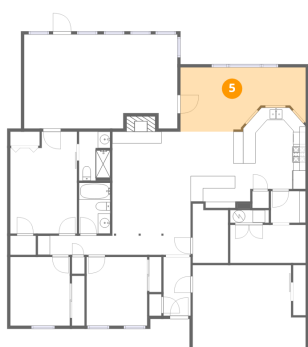

Total Area: 1654 sq. ft

1st Floor: 1654 sq. ft

Excluded: Storage 77 sq. ft, Laundry 29 sq. ft, Screened porch 361 sq. ft, Fireplace 14 sq. ft, Walls: 116 sq. ft

Property summary

1 Floors

4 Bedrooms

2 Bathrooms

Dimensions: 9'7" x 11'1"
Area: 106 sq. ft
Counted as living area: Yes

Heated: Yes
Finished: Yes
Enclosed: Yes
Contiguous: Yes
Permitted: Yes
Wet space: No
Addition: No
Conversion: No

3 Floor 1 - Screened Porch

Dimensions: 24'8" x 15'1"
Area: 373 sq. ft
Counted as living area: No

Heated: No
Finished: No
Enclosed: No
Contiguous: Yes
Permitted: Yes
Wet space: No
Addition: No
Conversion: No

4 Floor 1 - Storage

Dimensions: 12'2" x 6'1"
Area: 74 sq. ft
Counted as living area: No

Heated: No
Finished: No
Enclosed: No
Contiguous: Yes
Permitted: Yes
Wet space: No
Addition: No
Conversion: No

5 Floor 1 - Dining Area

Dimensions: 20'2" x 10'4"
Area: 209 sq. ft
Counted as living area: Yes