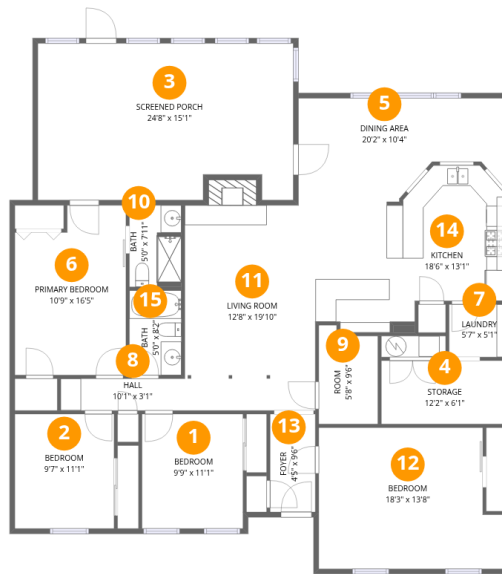

Total Area: 1654 sq. ft

1st Floor: 1654 sq. ft

Excluded: Storage 77 sq. ft, Laundry 29 sq. ft, Screened porch 361 sq. ft, Fireplace 14 sq. ft, Walls: 116 sq. ft

Property summary

1 Floors

4 Bedrooms

2 Bathrooms

Room dimensions

Floor 1

Total: 1654 sqft Excluded: 481 sqft

#		Dimensions	sqft	Counted as living area
1	Bedroom	9'9" x 11'1"	108 sq. ft	Yes
2	Bedroom	9'7" x 11'1"	106 sq. ft	Yes
3	Screened Porch	24'8" x 15'1"	373 sq. ft	No
4	Storage	12'2" x 6'1"	74 sq. ft	No
5	Dining Area	20'2" x 10'4"	209 sq. ft	Yes
6	Primary Bedroom	10'9" x 16'5"	177 sq. ft	Yes
7	Laundry	5'7" x 5'1"	29 sq. ft	No
8	Hall	10'1" x 3'1"	31 sq. ft	Yes
9	Room	5'8" x 9'6"	54 sq. ft	Yes
10	Bath	5'0" x 7'11"	40 sq. ft	Yes
11	Living Room	12'8" x 19'10"	251 sq. ft	Yes

#		Dimensions	sqft	Counted as living area
12	Bedroom	18'3" x 13'8"	249 sq. ft	Yes
13	Foyer	4'5" x 9'6"	42 sq. ft	Yes
14	Kitchen	18'6" x 13'1"	242 sq. ft	Yes
15	Bath	5'0" x 8'2"	41 sq. ft	Yes

1 Floor 1 - Bedroom

14 Floor 1 - Kitchen

Dimensions: 18'6" x 13'1"
Area: 242 sq. ft
Counted as living area: Yes

Heated: Yes
Finished: Yes
Enclosed: Yes
Contiguous: Yes
Permitted: Yes
Wet space: No
Addition: No
Conversion: No