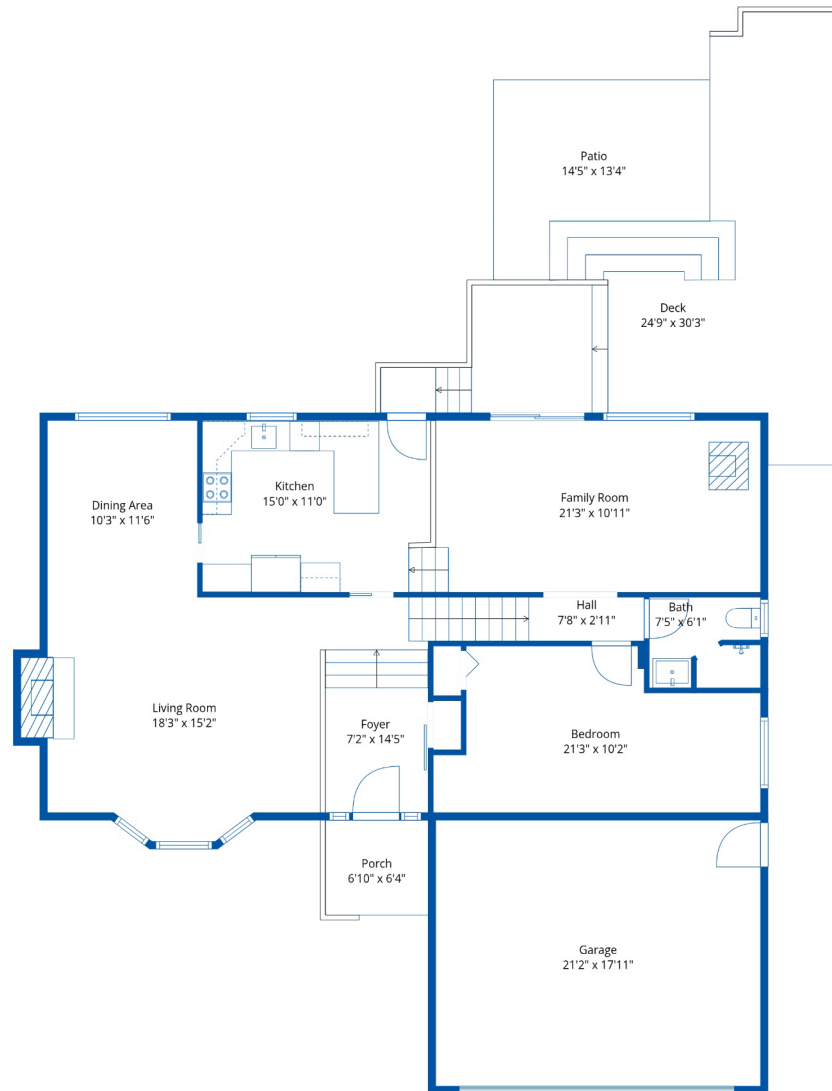

## Estimated Areas:

Below Main: 564 sq. ft

Main Floor: 1335 sq. ft

Above Main: 621 sq. ft

**Total: 2520 Sq. Ft**