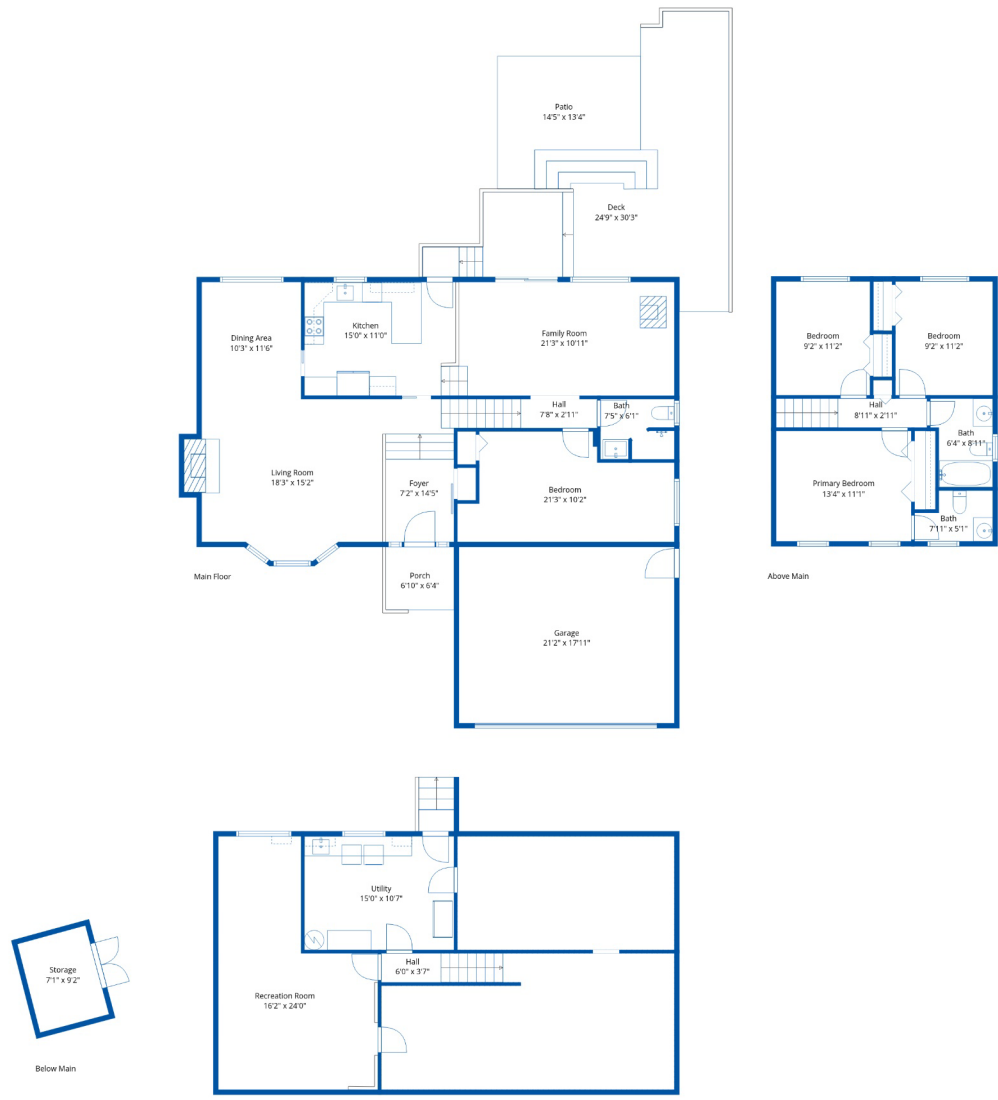

## Estimated Areas:

Below Main: 564 sq. ft

Main Floor: 1335 sq. ft

Above Main: 621 sq. ft

**Total: 2520 Sq. Ft**