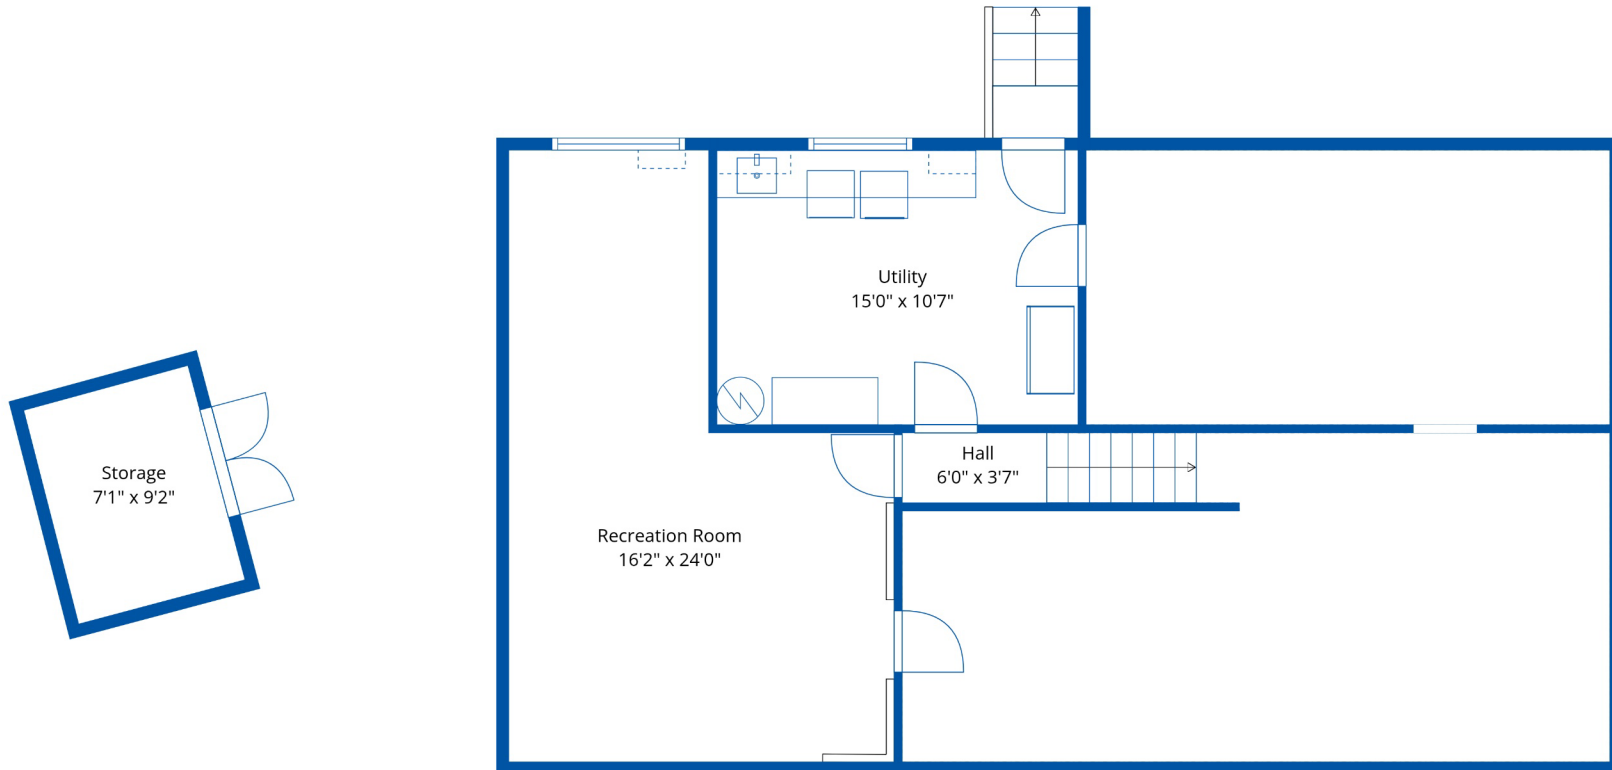

## Estimated Areas:

Below Main: 564 sq. ft

Main Floor: 1335 sq. ft

Above Main: 621 sq. ft

**Total: 2520 Sq. Ft**