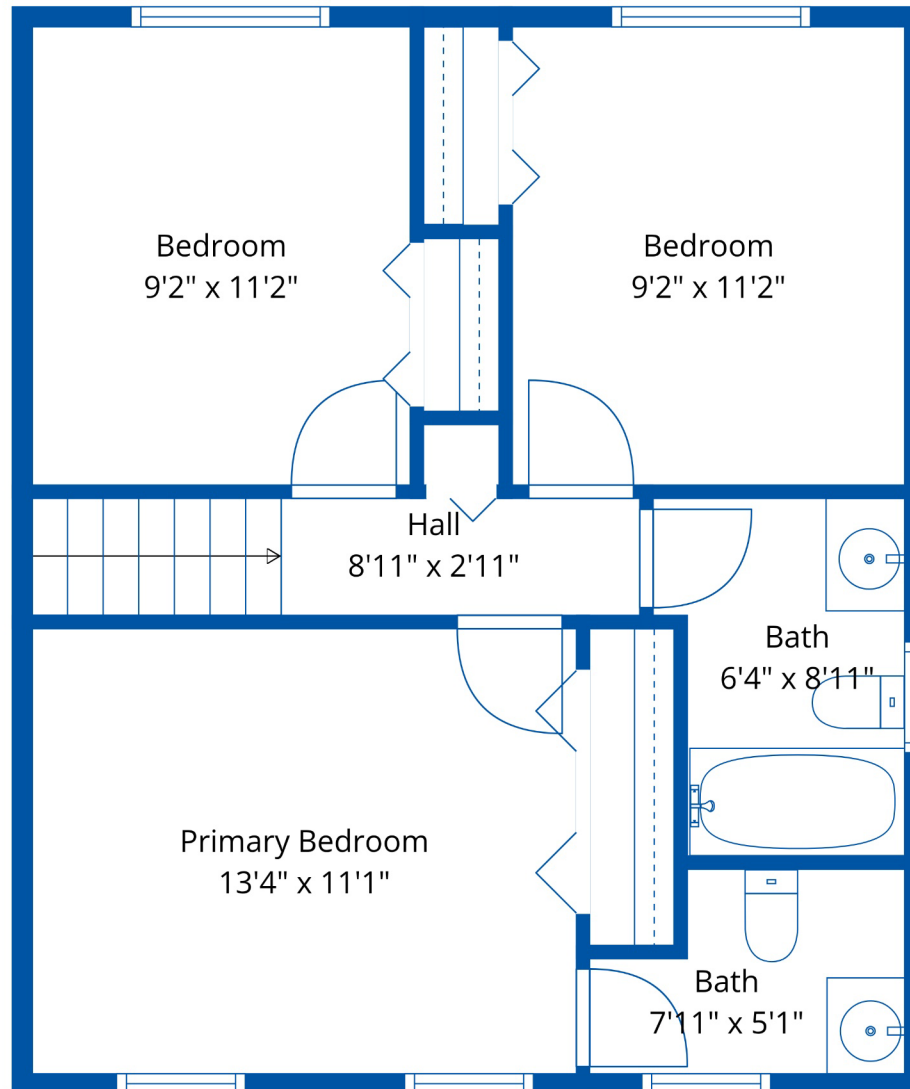

## Estimated Areas:

Below Main: 564 sq. ft

Main Floor: 1335 sq. ft

Above Main: 621 sq. ft

**Total: 2520 Sq. Ft**