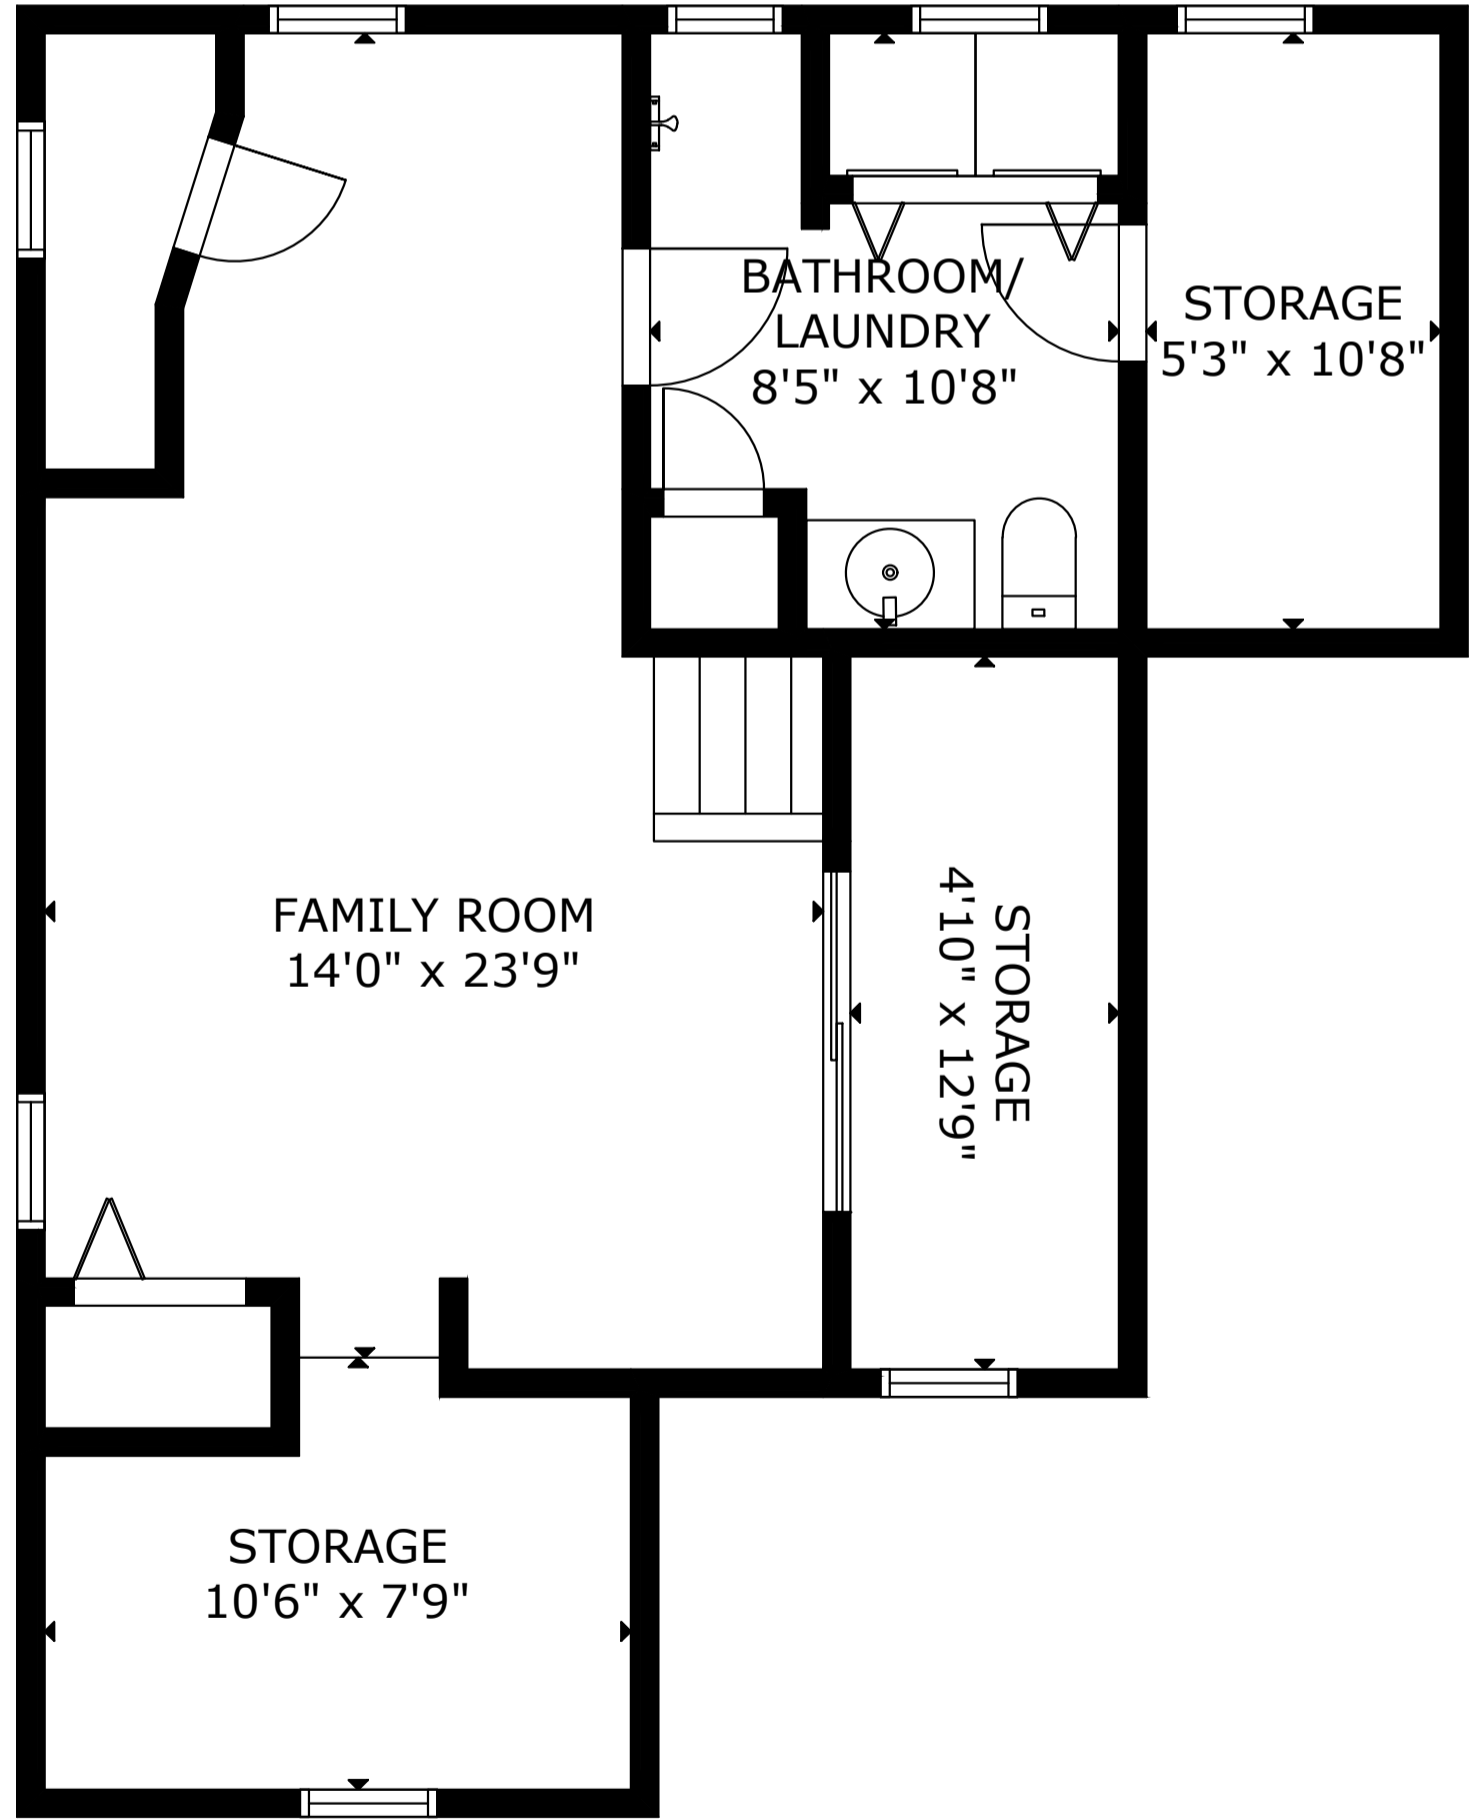

# 370 Demarest Ave, , Oradell, NJ, 07649, United States

UPPER LEVEL 1

ATTIC

LOWER FLOOR

MAIN FLOOR

GROSS INTERNAL AREA  
TOTAL: 2,202 sq ft

LOWER FLOOR: 602 sq ft, MAIN FLOOR: 697 sq ft

SECOND FLOOR: 535 sq ft, ATTIC: 368 sq ft

EXCLUDED AREAS: DECK: 257 sq ft

THIS FLOOR PLAN IS PROVIDED FOR ILLUSTRATION PURPOSES ONLY WITH THE PERMISSION OF THE SELLER. ROOM POSITIONS AND DIMENSIONS ARE APPROXIMATE AND ARE NOT GUARANTEED TO BE EXACT OR TO SCALE. THE BUYER SHOULD CONFIRM MEASUREMENTS FOR ACCURACY.