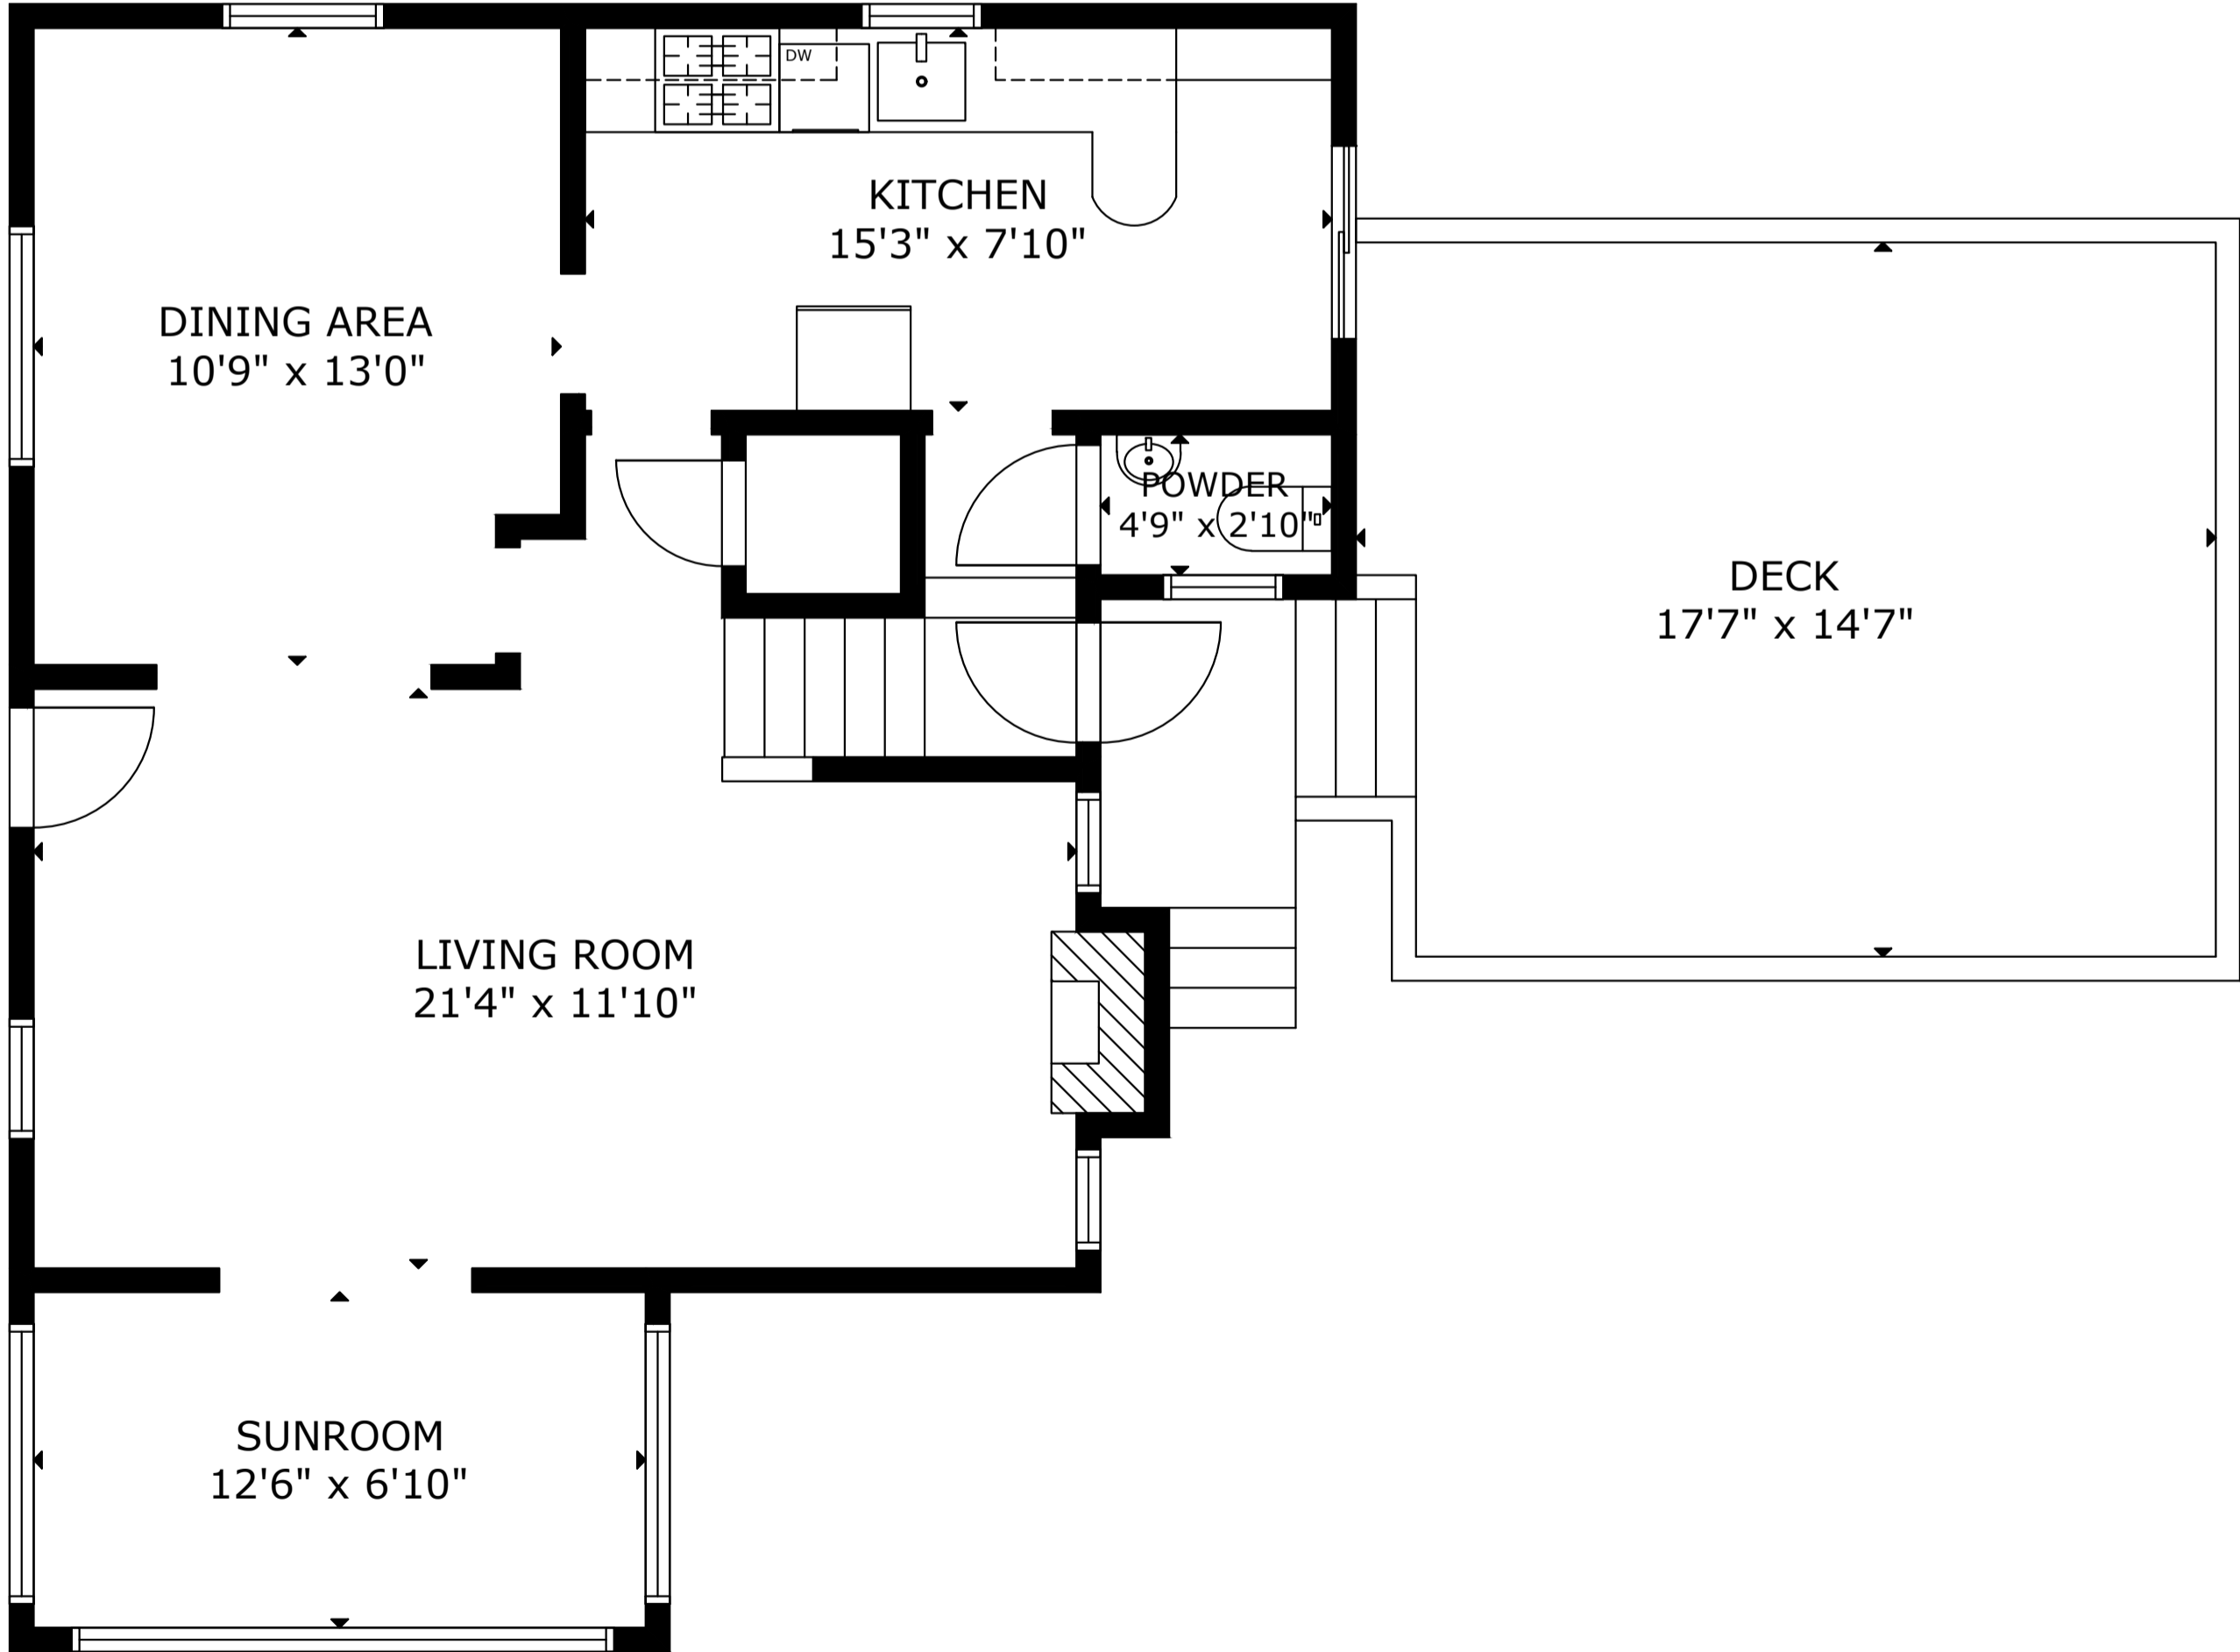

# 370 Demarest Ave, , Oradell, NJ, 07649, United States

UPPER LEVEL 1

ATTIC

LOWER FLOOR

MAIN FLOOR

GROSS INTERNAL AREA  
TOTAL: 2,202 sq ft

LOWER FLOOR: 602 sq ft, MAIN FLOOR: 697 sq ft

SECOND FLOOR: 535 sq ft, ATTIC: 368 sq ft

EXCLUDED AREAS: DECK: 257 sq ft

THIS FLOOR PLAN IS PROVIDED FOR ILLUSTRATION PURPOSES ONLY WITH THE PERMISSION OF THE SELLER. ROOM POSITIONS AND DIMENSIONS ARE APPROXIMATE AND ARE NOT GUARANTEED TO BE EXACT OR TO SCALE. THE BUYER SHOULD CONFIRM MEASUREMENTS FOR ACCURACY.