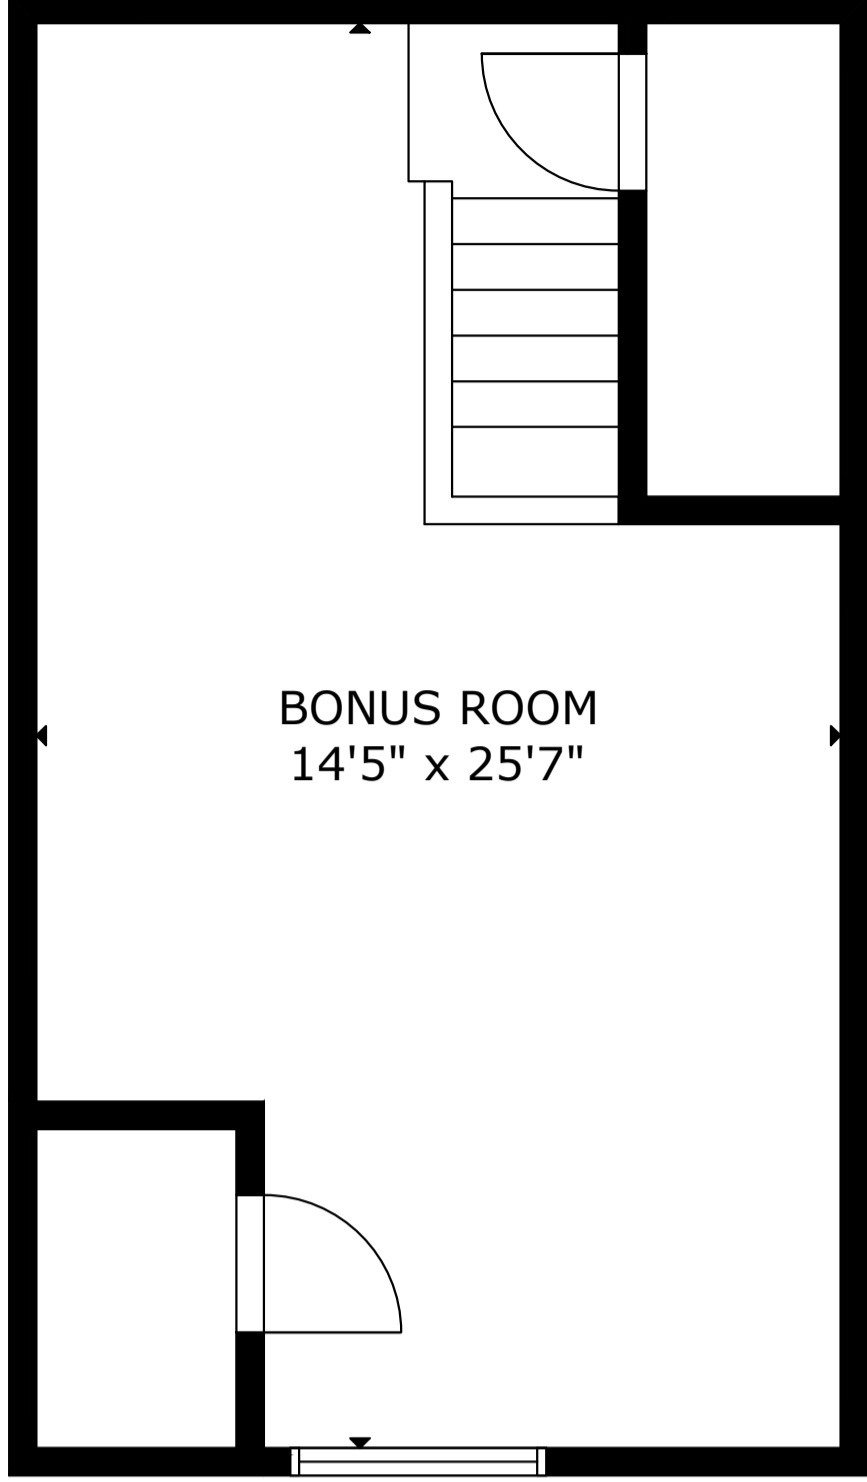

# 370 Demarest Ave, , Oradell, NJ, 07649, United States

UPPER LEVEL 1

ATTIC

LOWER FLOOR

MAIN FLOOR

GROSS INTERNAL AREA  
TOTAL: 2,202 sq ft

LOWER FLOOR: 602 sq ft, MAIN FLOOR: 697 sq ft

SECOND FLOOR: 535 sq ft, ATTIC: 368 sq ft

EXCLUDED AREAS: DECK: 257 sq ft

THIS FLOOR PLAN IS PROVIDED FOR ILLUSTRATION PURPOSES ONLY WITH THE PERMISSION OF THE SELLER. ROOM POSITIONS AND DIMENSIONS ARE APPROXIMATE AND ARE NOT GUARANTEED TO BE EXACT OR TO SCALE. THE BUYER SHOULD CONFIRM MEASUREMENTS FOR ACCURACY.