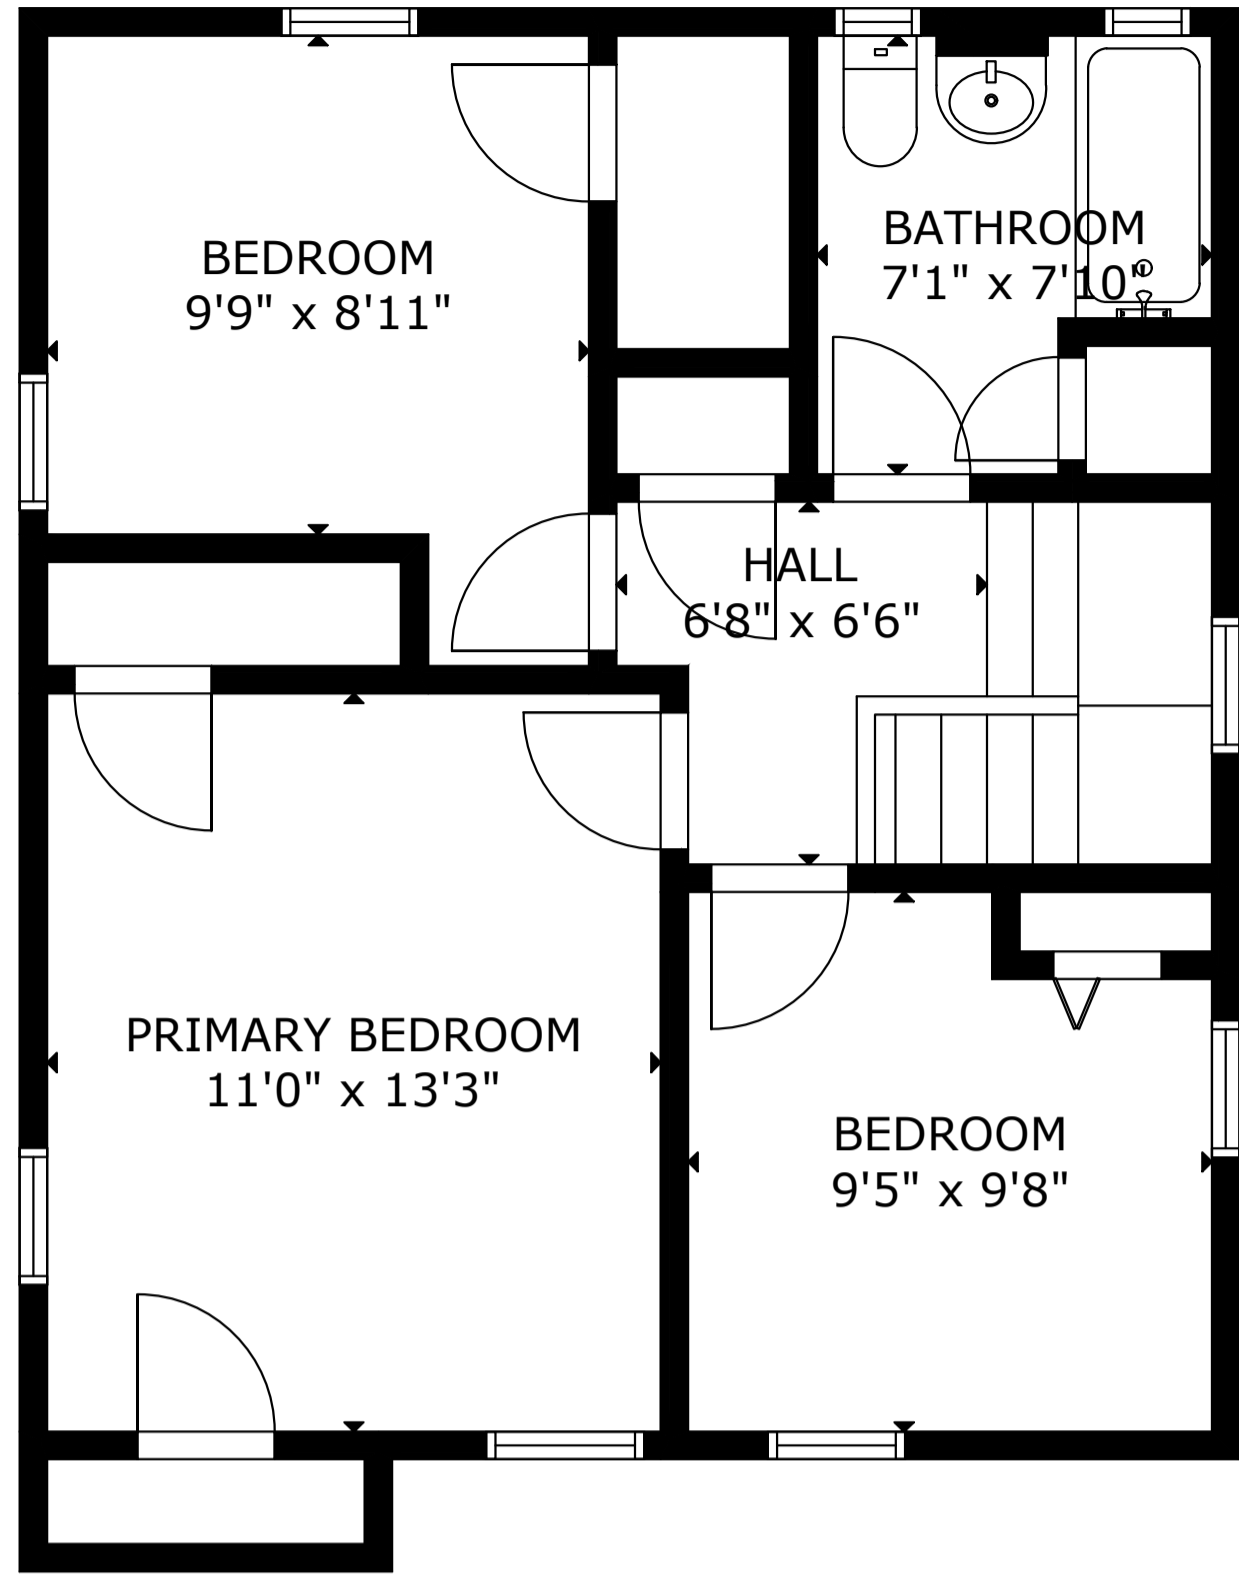

# 370 Demarest Ave, , Oradell, NJ, 07649, United States

UPPER LEVEL 1

ATTIC

LOWER FLOOR

MAIN FLOOR

GROSS INTERNAL AREA  
TOTAL: 2,202 sq ft

LOWER FLOOR: 602 sq ft, MAIN FLOOR: 697 sq ft

SECOND FLOOR: 535 sq ft, ATTIC: 368 sq ft

EXCLUDED AREAS: DECK: 257 sq ft

THIS FLOOR PLAN IS PROVIDED FOR ILLUSTRATION PURPOSES ONLY WITH THE PERMISSION OF THE SELLER. ROOM POSITIONS AND DIMENSIONS ARE APPROXIMATE AND ARE NOT GUARANTEED TO BE EXACT OR TO SCALE. THE BUYER SHOULD CONFIRM MEASUREMENTS FOR ACCURACY.