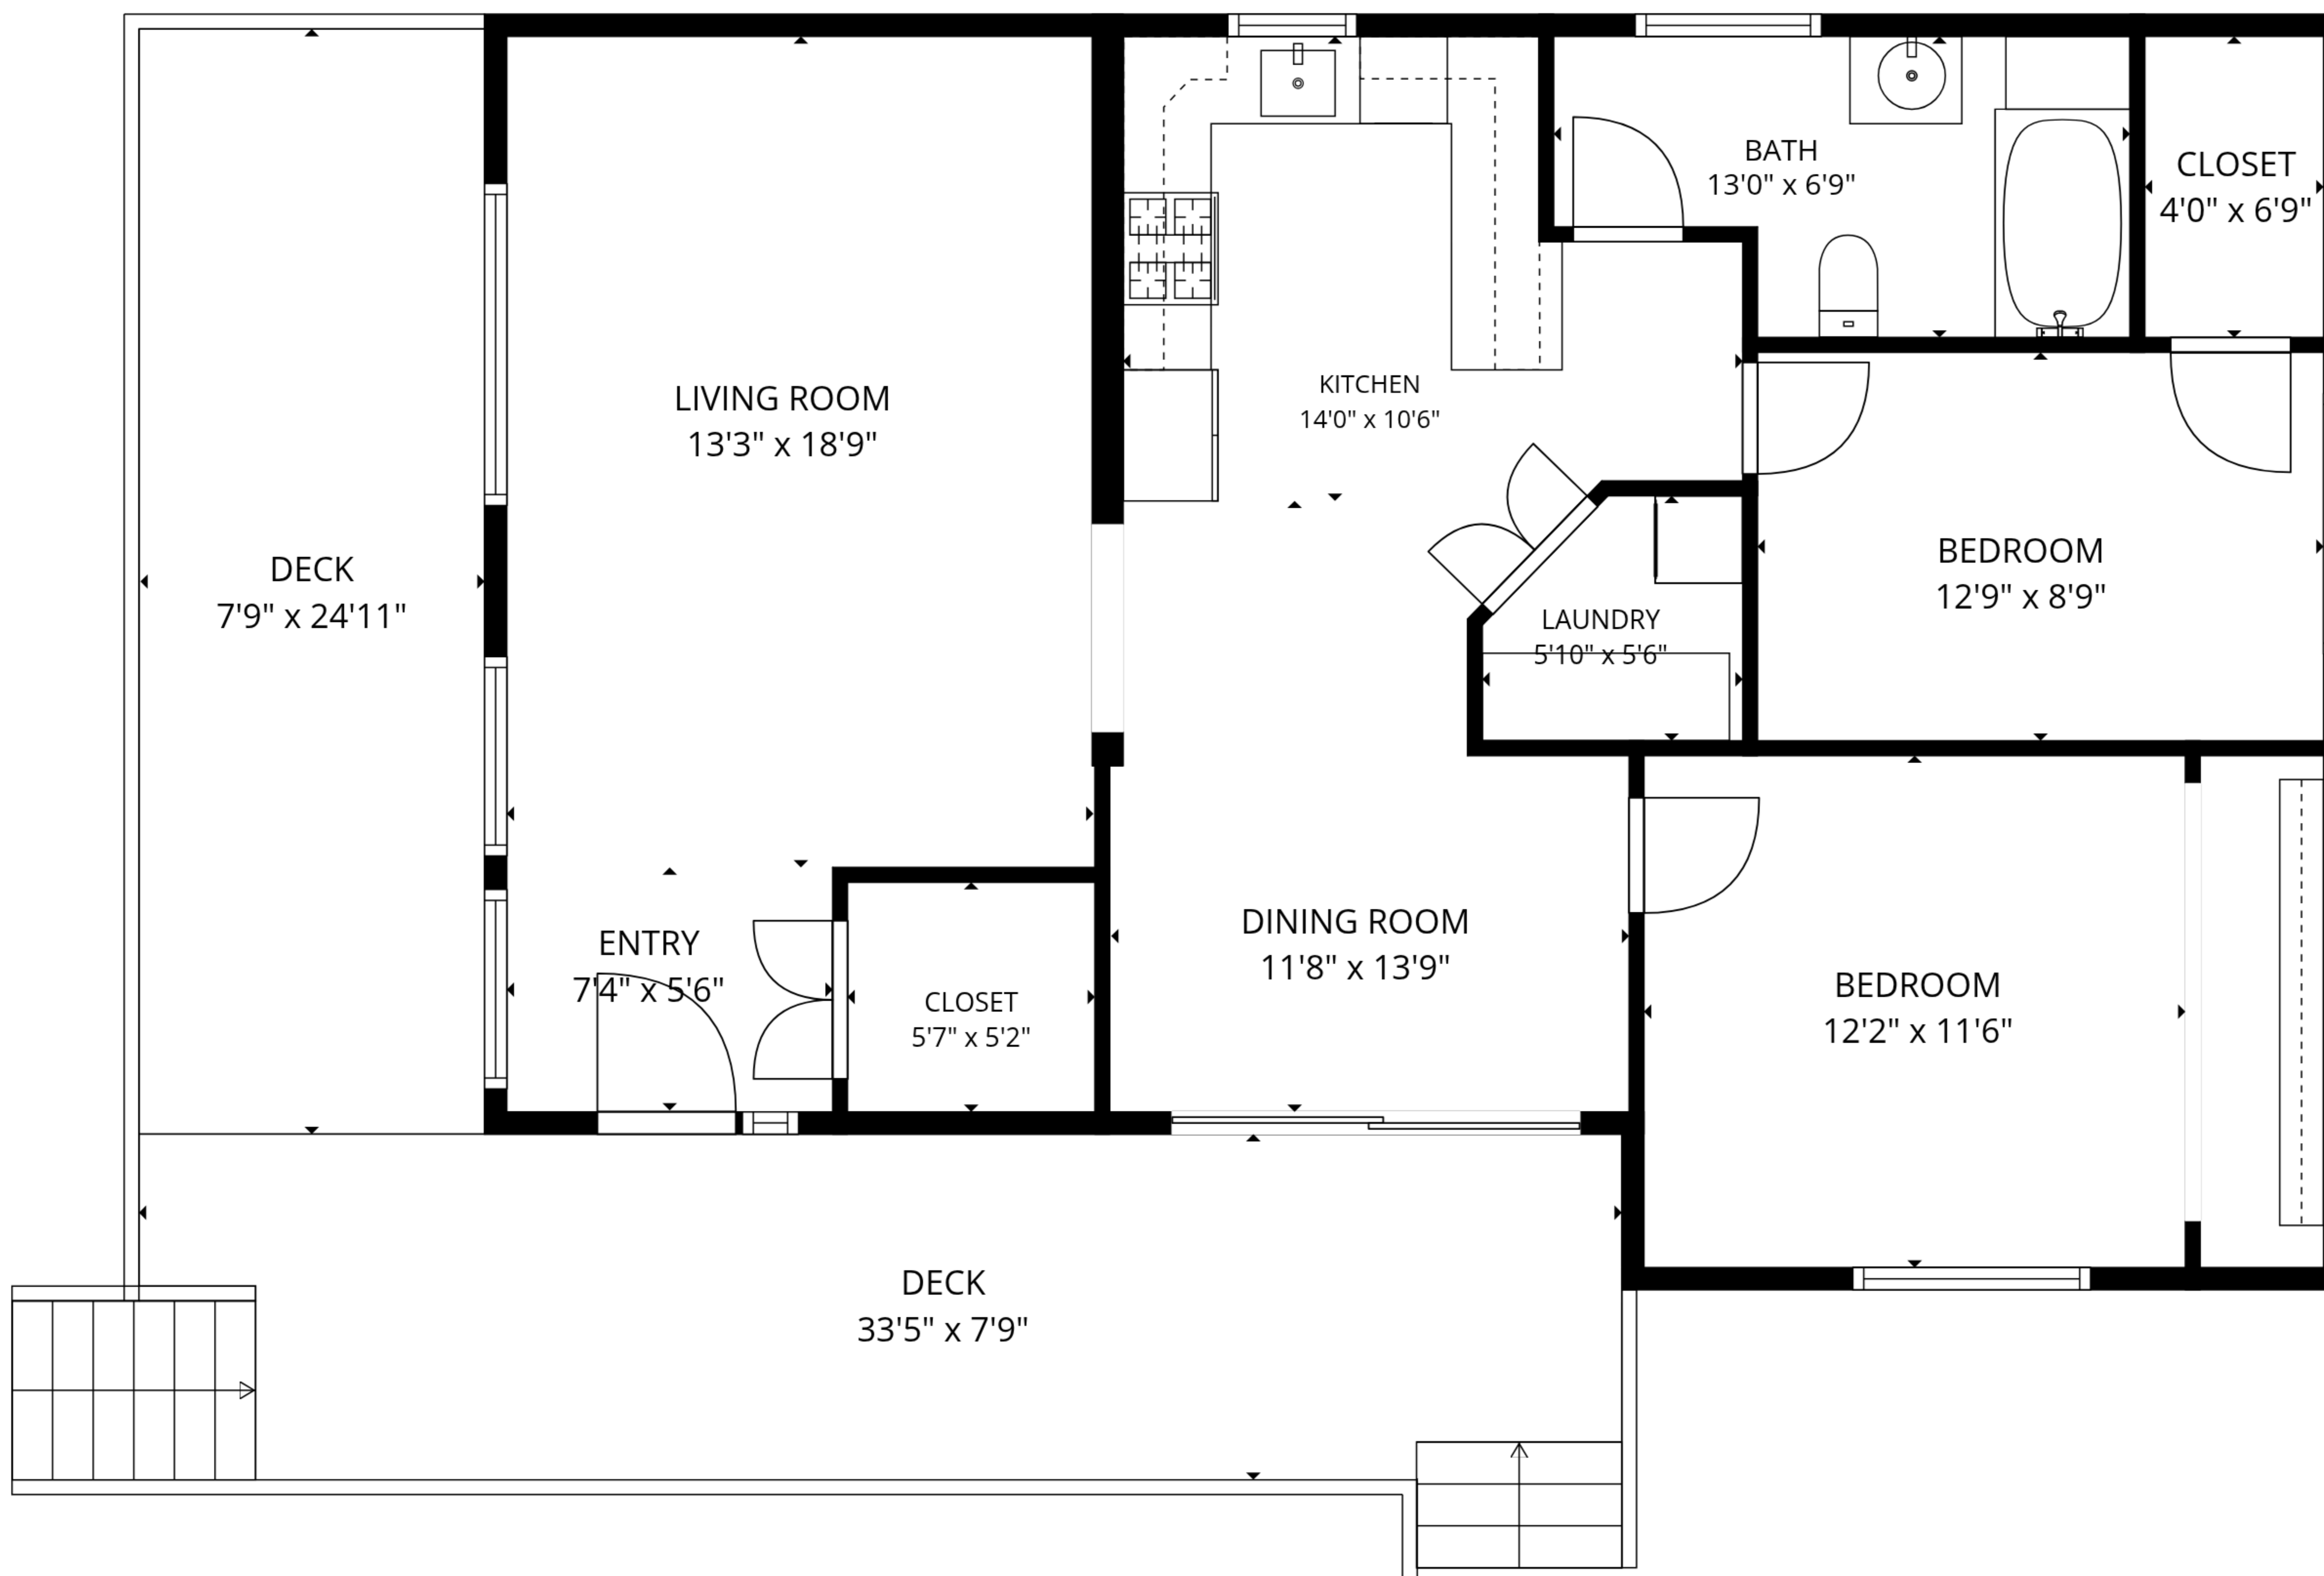

TOTAL: 1122 sq. ft
 1st floor: 1122 sq. ft
 EXCLUDED AREAS: GARAGE: 132 sq. ft, PATIO: 96 sq. ft, DECK: 474 sq. ft,
 WALLS: 104 sq. ft

SIZES AND DIMENSIONS ARE APPROXIMATE, ACTUAL MAY VARY.

TOTAL: 1122 sq. ft
 1st floor: 1122 sq. ft
 EXCLUDED AREAS: GARAGE: 132 sq. ft, PATIO: 96 sq. ft, DECK: 474 sq. ft,
 WALLS: 104 sq. ft

SIZES AND DIMENSIONS ARE APPROXIMATE, ACTUAL MAY VARY.