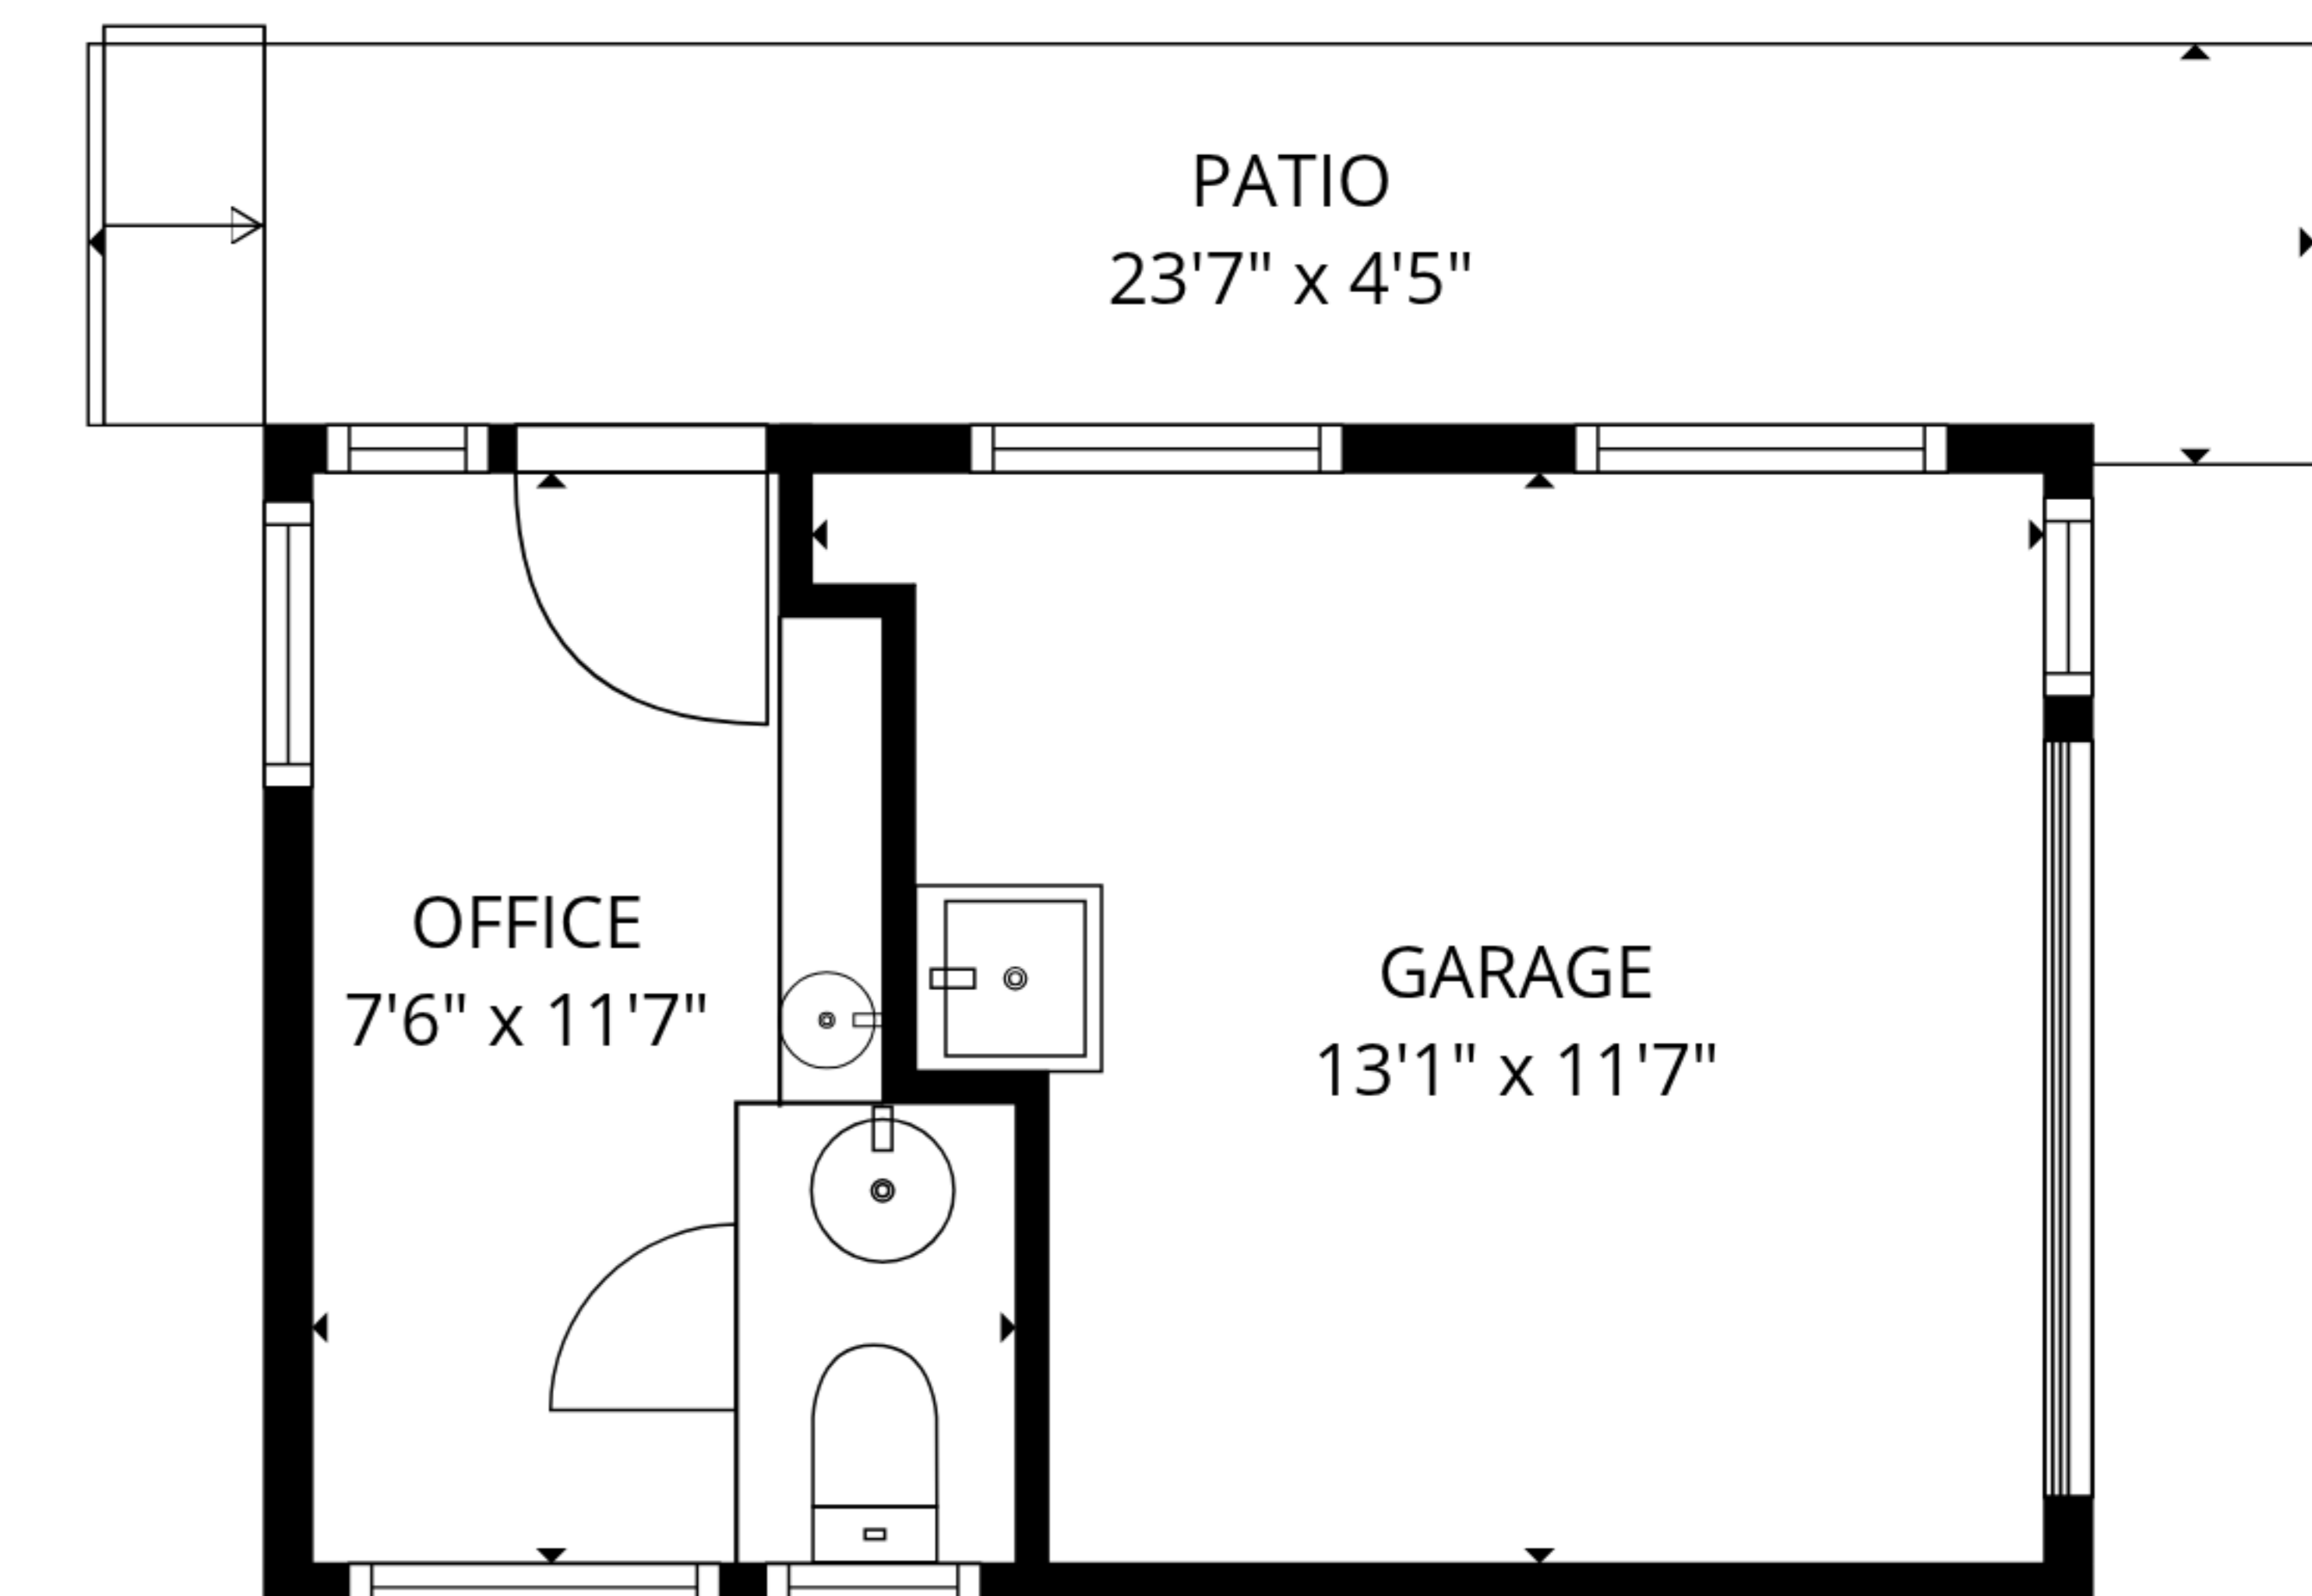

TOTAL: 1122 sq. ft
 1st floor: 1122 sq. ft
 EXCLUDED AREAS: GARAGE: 132 sq. ft, PATIO: 96 sq. ft, DECK: 474 sq. ft,
 WALLS: 104 sq. ft

SIZES AND DIMENSIONS ARE APPROXIMATE, ACTUAL MAY VARY.

TOTAL: 1122 sq. ft
 1st floor: 1122 sq. ft
 EXCLUDED AREAS: GARAGE: 132 sq. ft, PATIO: 96 sq. ft, DECK: 474 sq. ft,
 WALLS: 104 sq. ft

SIZES AND DIMENSIONS ARE APPROXIMATE, ACTUAL MAY VARY.