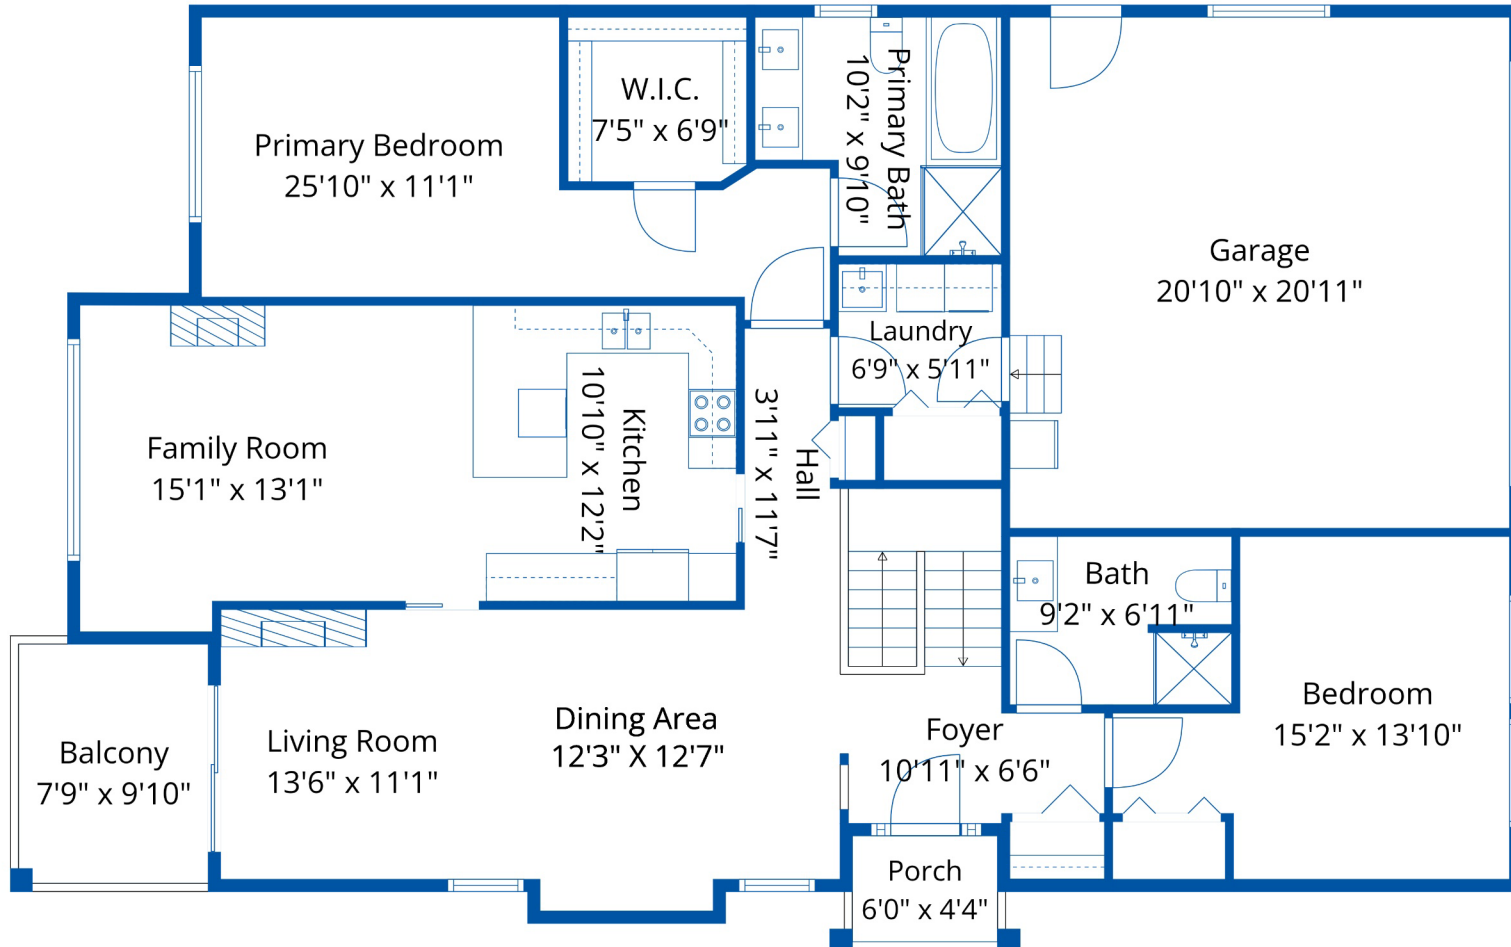

14-34159 Fraser St

Rene Brassard
(604) 504-7363
info@renebrassard.com

Estimated Areas:

Below Main: 1583 sq. ft
Main Floor: 1611 sq. ft
Total: 3194 Sq. Ft

Estimated Areas:

Below Main: 1583 sq. ft
Main Floor: 1611 sq. ft
Total: 3194 Sq. Ft

Below Main

Main Floor

Estimated Areas:

Below Main: 1583 sq. ft

Main Floor: 1611 sq. ft

Total: 3194 Sq. Ft