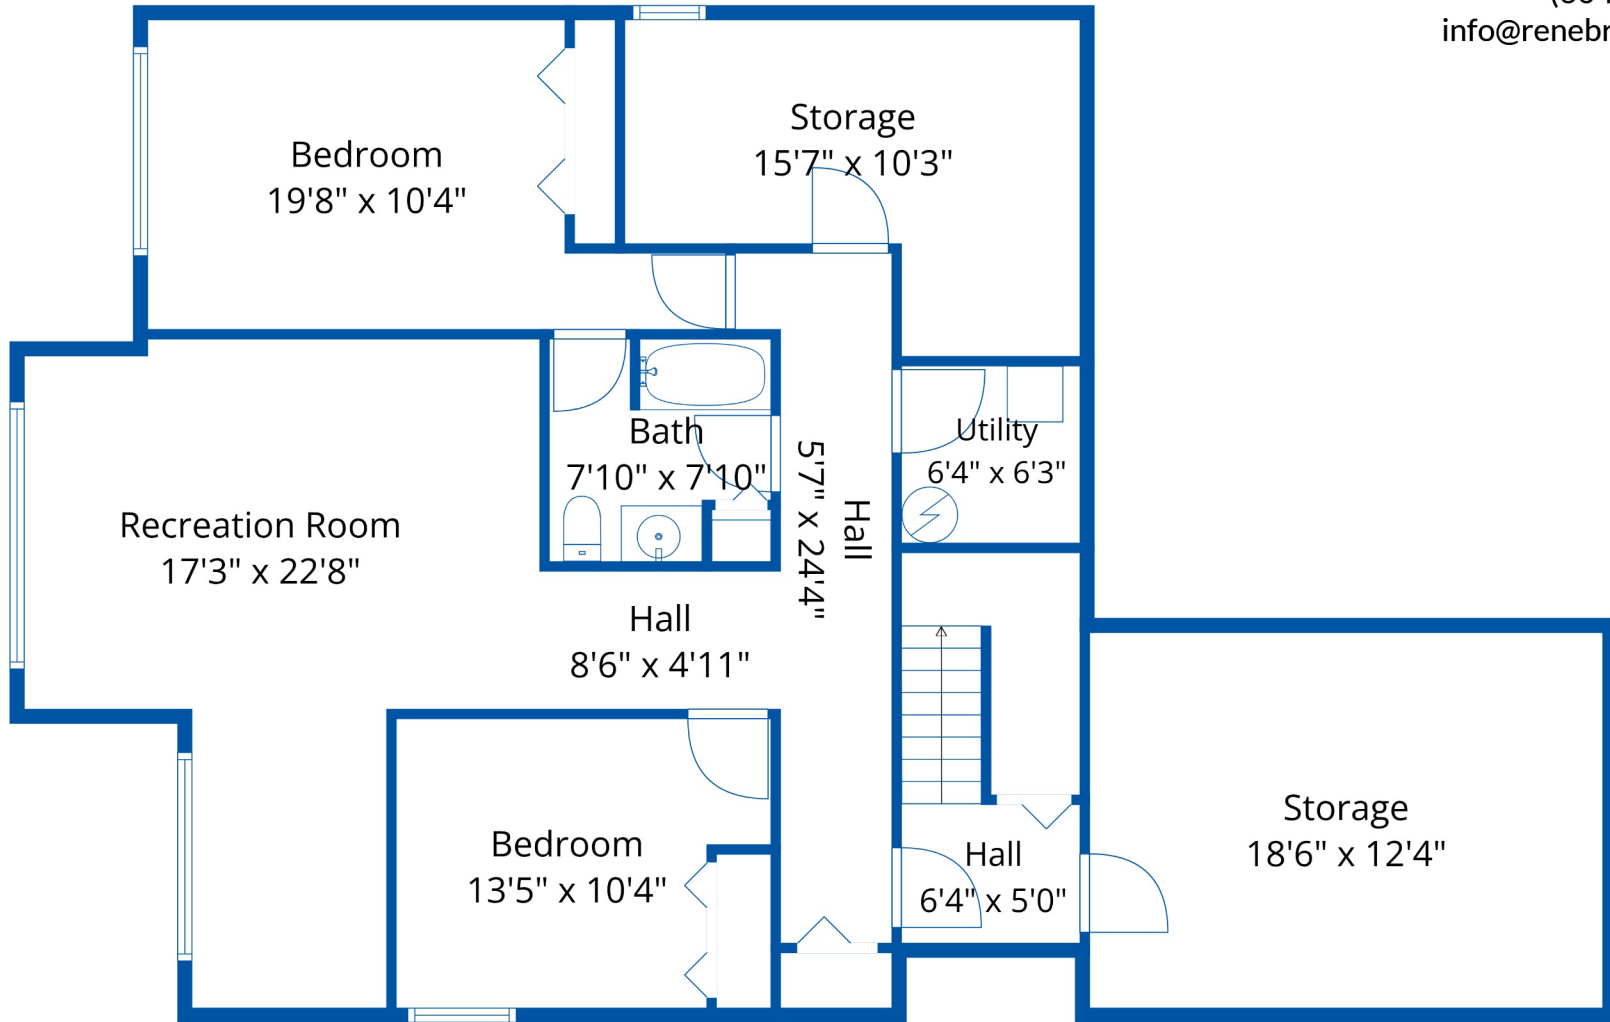

14-34159 Fraser St

Rene Brassard
(604) 504-7363
info@renebrassard.com

Estimated Areas:

Below Main: 1583 sq. ft
Main Floor: 1611 sq. ft
Total: 3194 Sq. Ft

Estimated Areas:

Below Main: 1583 sq. ft
Main Floor: 1611 sq. ft
Total: 3194 Sq. Ft

Below Main

Main Floor

Estimated Areas:

Below Main: 1583 sq. ft

Main Floor: 1611 sq. ft

Total: 3194 Sq. Ft