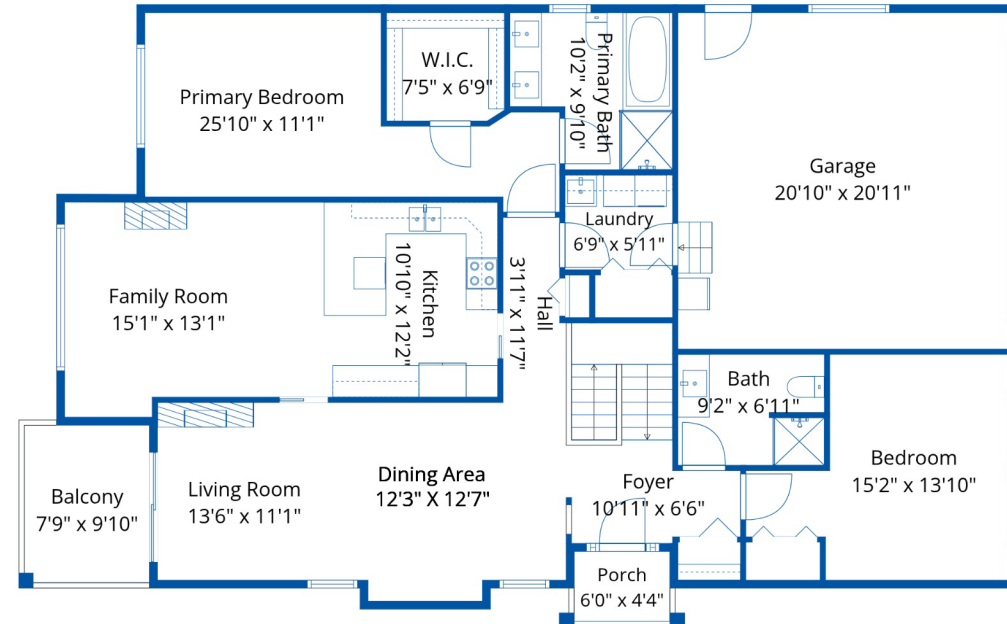

14-34159 Fraser St

Rene Brassard
(604) 504-7363
info@renebrassard.com

Estimated Areas:

Below Main: 1583 sq. ft
Main Floor: 1611 sq. ft
Total: 3194 Sq. Ft

Estimated Areas:

Below Main: 1583 sq. ft
Main Floor: 1611 sq. ft
Total: 3194 Sq. Ft

Below Main

Main Floor

Estimated Areas:

Below Main: 1583 sq. ft

Main Floor: 1611 sq. ft

Total: 3194 Sq. Ft