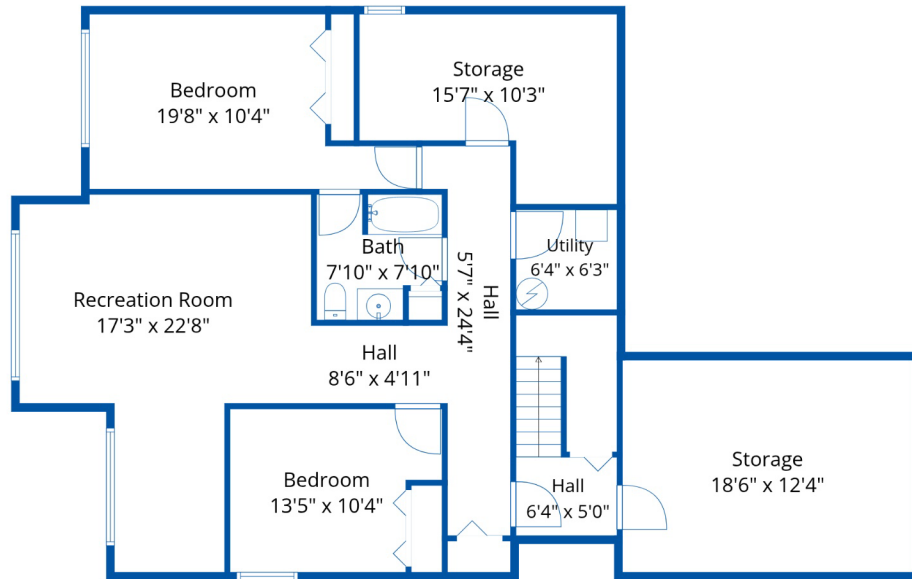

14-34159 Fraser St

Rene Brassard
(604) 504-7363
info@renebrassard.com

Estimated Areas:

Below Main: 1583 sq. ft
Main Floor: 1611 sq. ft
Total: 3194 Sq. Ft

Estimated Areas:

Below Main: 1583 sq. ft
Main Floor: 1611 sq. ft
Total: 3194 Sq. Ft

Below Main

Main Floor

Estimated Areas:

Below Main: 1583 sq. ft

Main Floor: 1611 sq. ft

Total: 3194 Sq. Ft