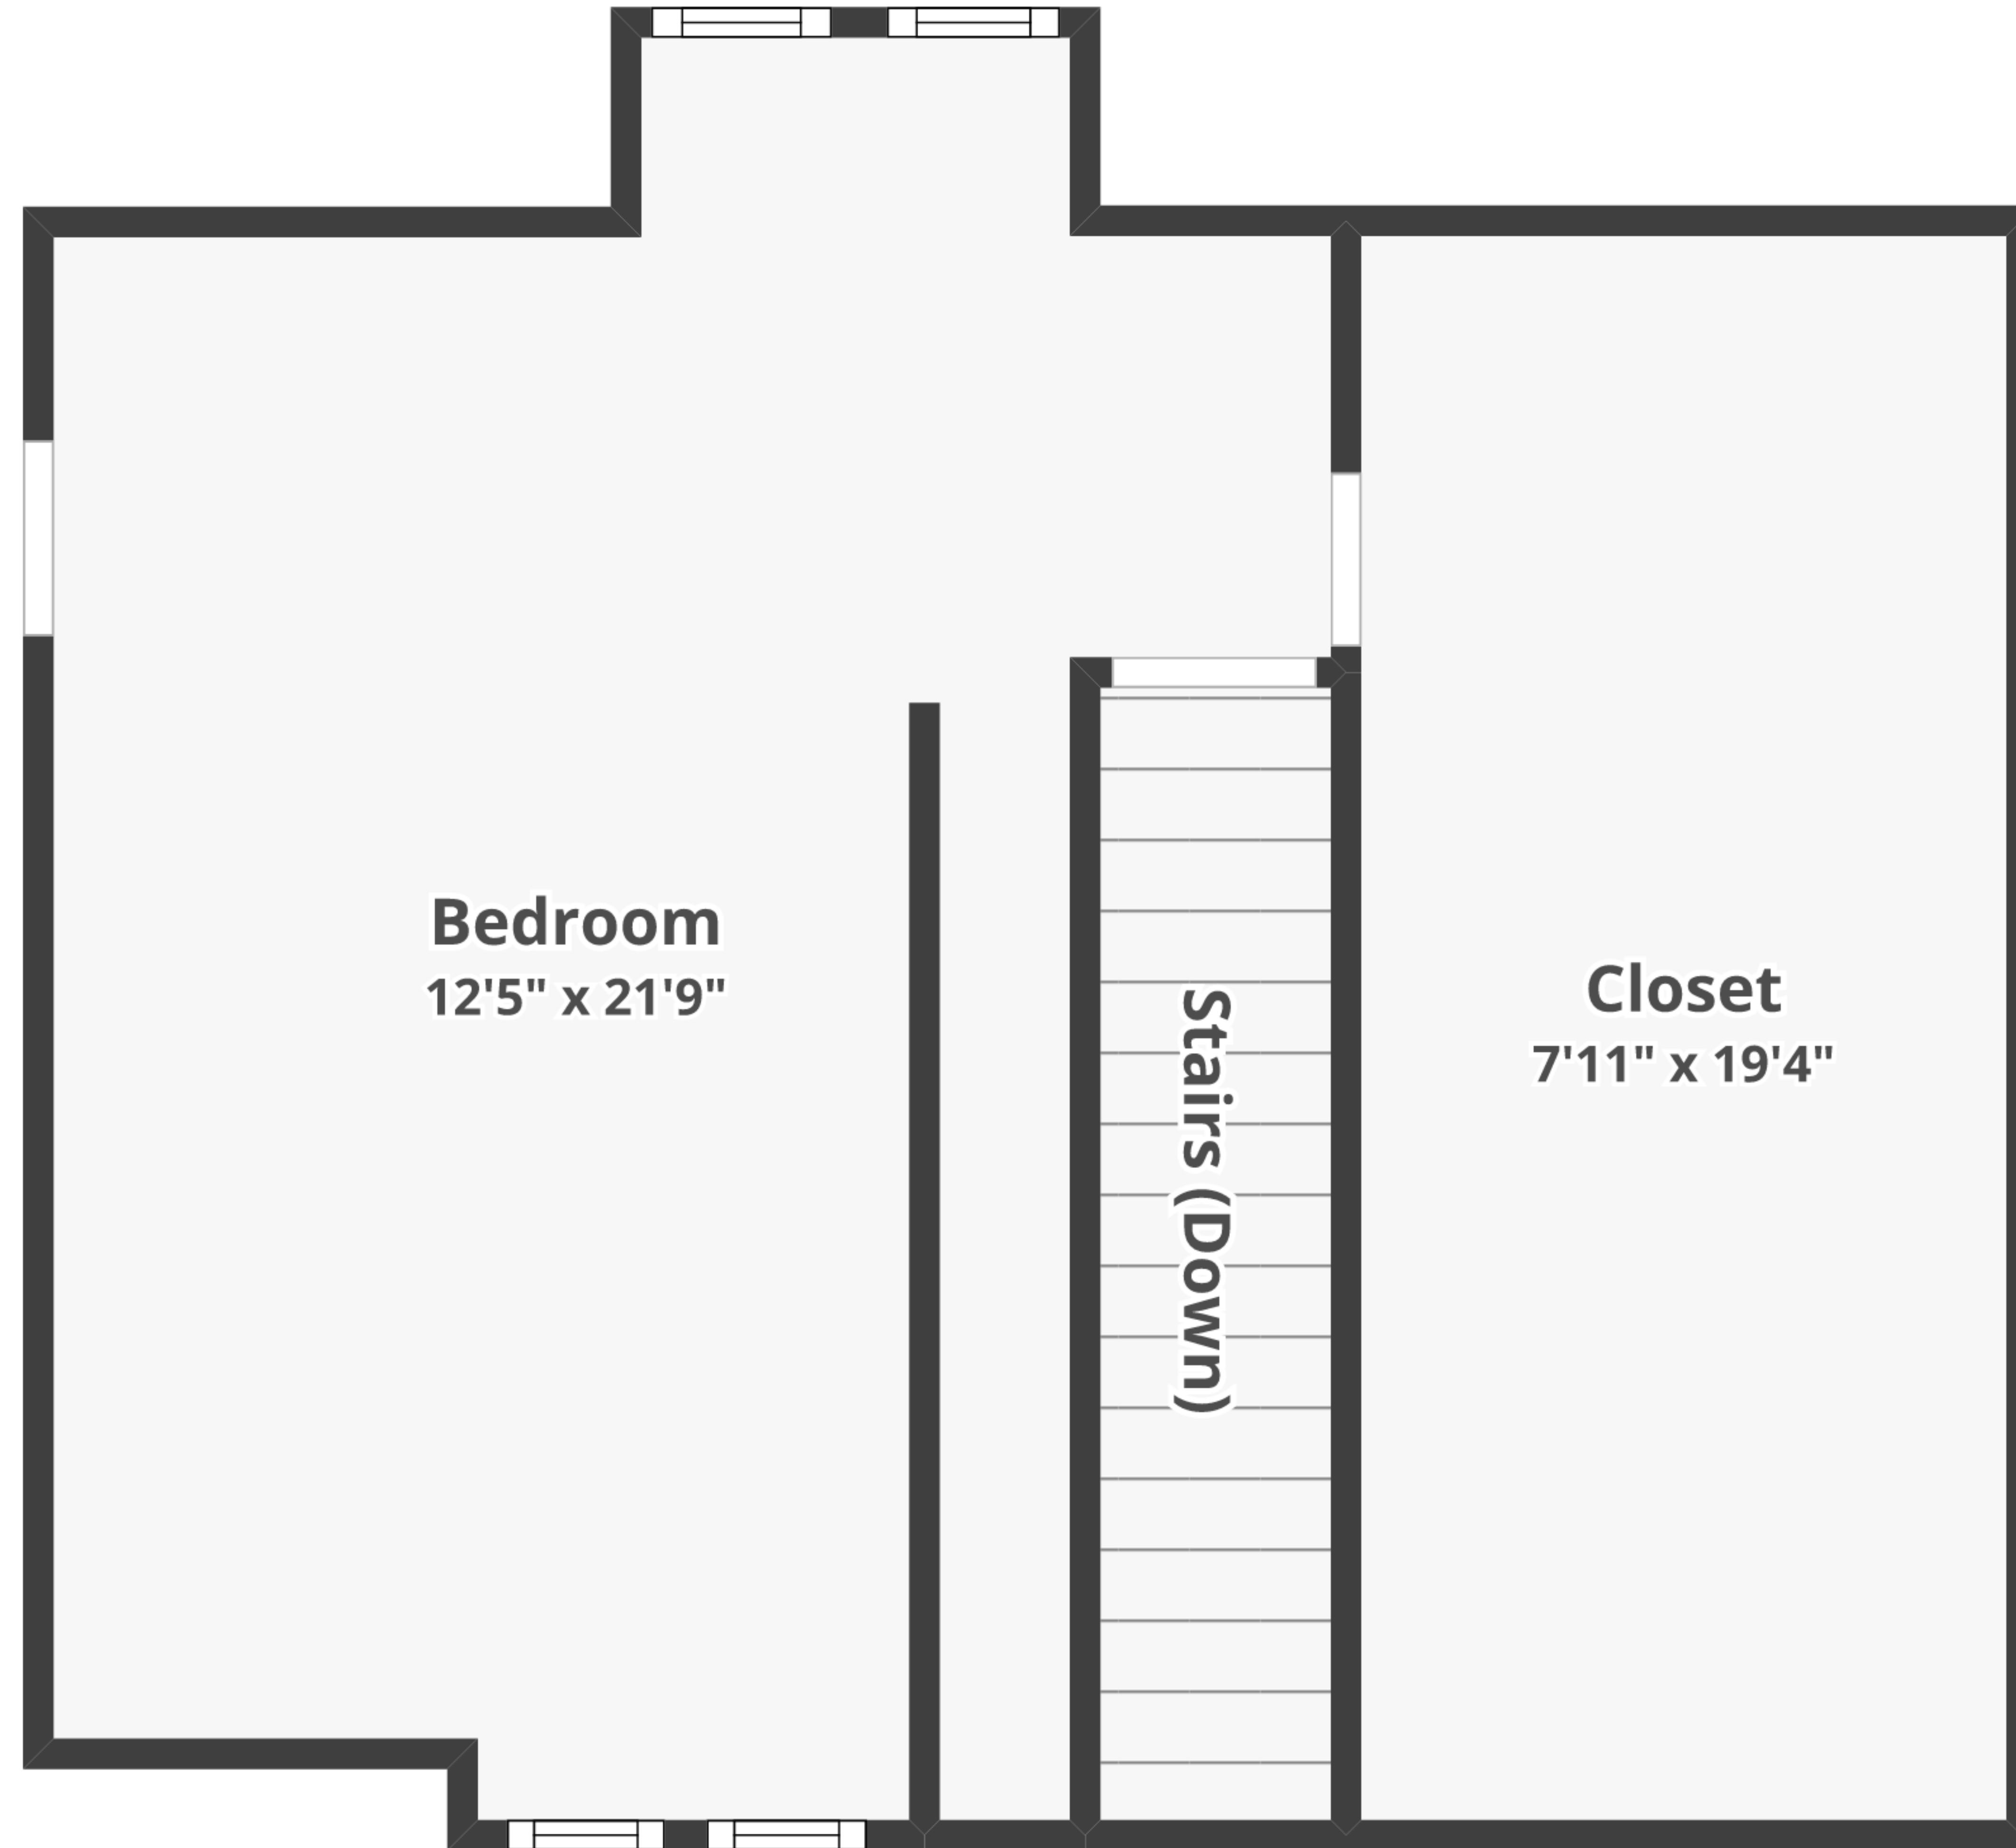

197 Dock St, Schuylkill Haven, PA 17972

Total finished area: ~2,636.83 sq. ft.

Total unfinished area: ~21.04 sq. ft.

Attic

Finished area: ~449.91 sq. ft.

Unfinished area: ~0 sq. ft.