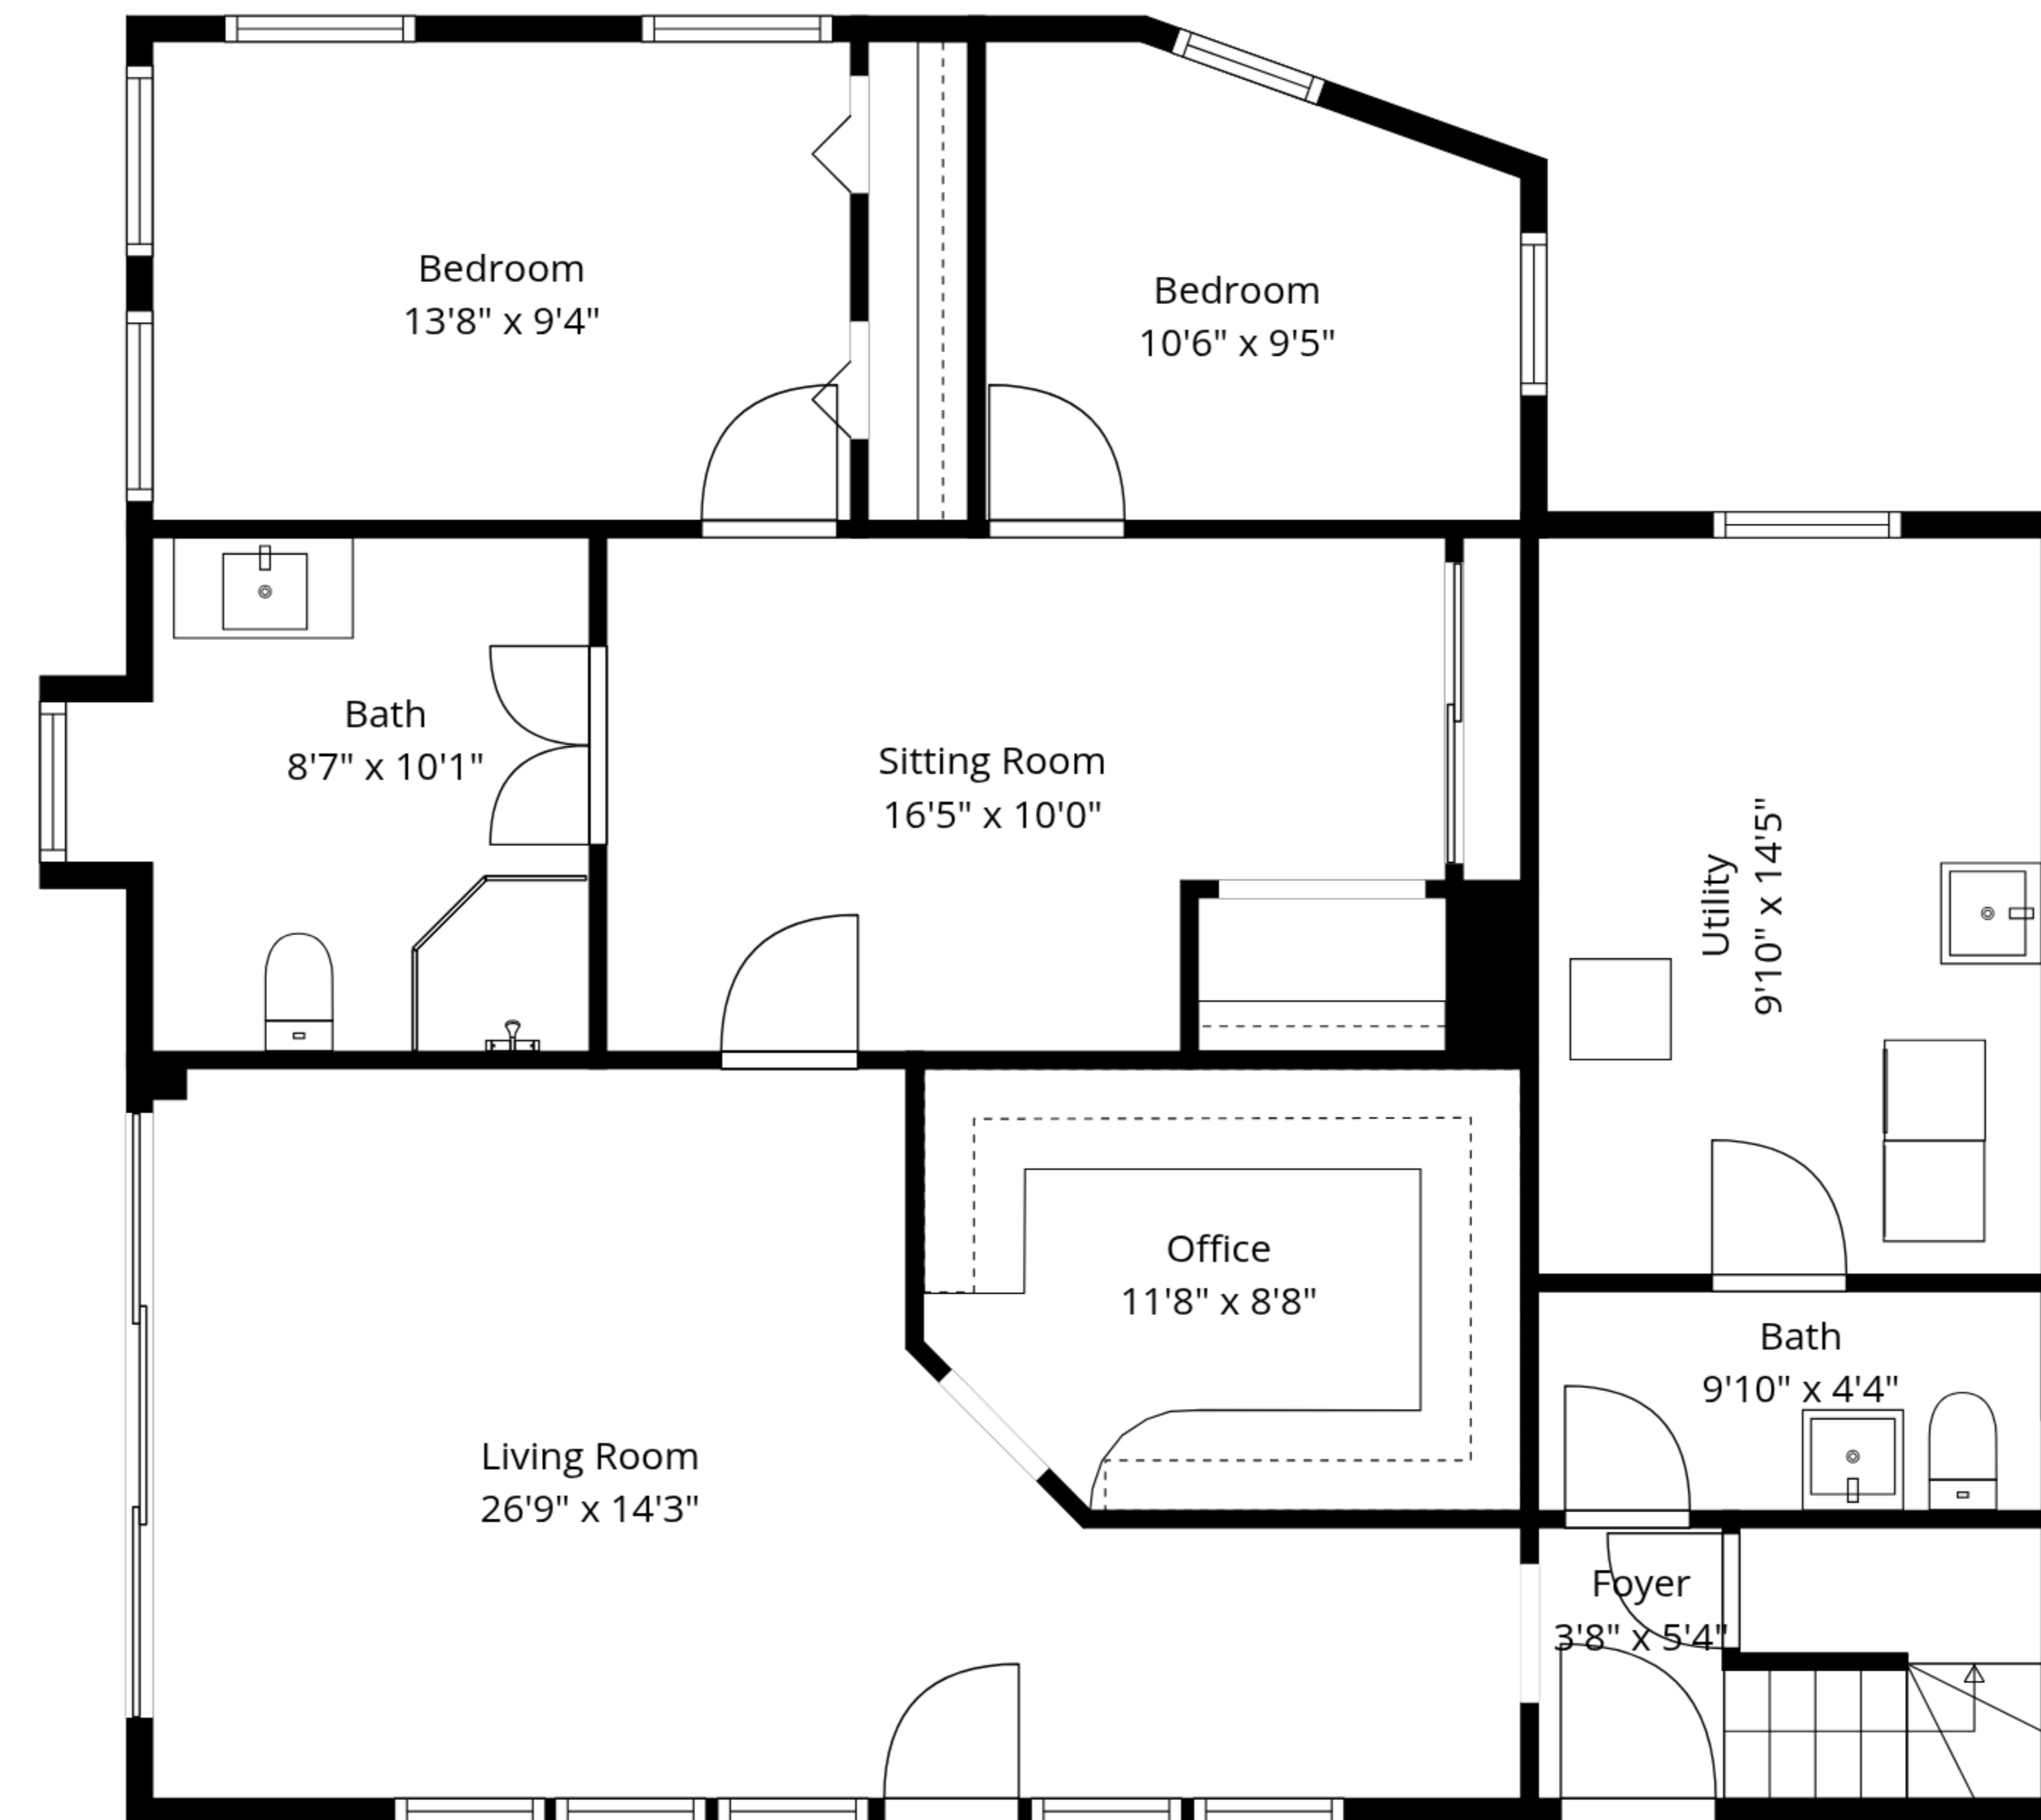

TOTAL: 1922 sq. ft

1st floor: 1021 sq. ft, 2nd floor: 901 sq. ft

EXCLUDED AREAS: UTILITY: 142 sq. ft, BAY WINDOW: 7 sq. ft, LOW CEILING: 7 sq. ft,
WALLS: 134 sq. ft

TOTAL: 1922 sq. ft

1st floor: 1021 sq. ft, 2nd floor: 901 sq. ft

EXCLUDED AREAS: UTILITY: 142 sq. ft, BAY WINDOW: 7 sq. ft, LOW CEILING: 7 sq. ft,
WALLS: 134 sq. ft

2nd Floor

1st Floor

TOTAL: 1922 sq. ft
 1st floor: 1021 sq. ft, 2nd floor: 901 sq. ft
 EXCLUDED AREAS: UTILITY: 142 sq. ft, BAY WINDOW: 7 sq. ft, LOW CEILING: 7 sq. ft,
 WALLS: 134 sq. ft