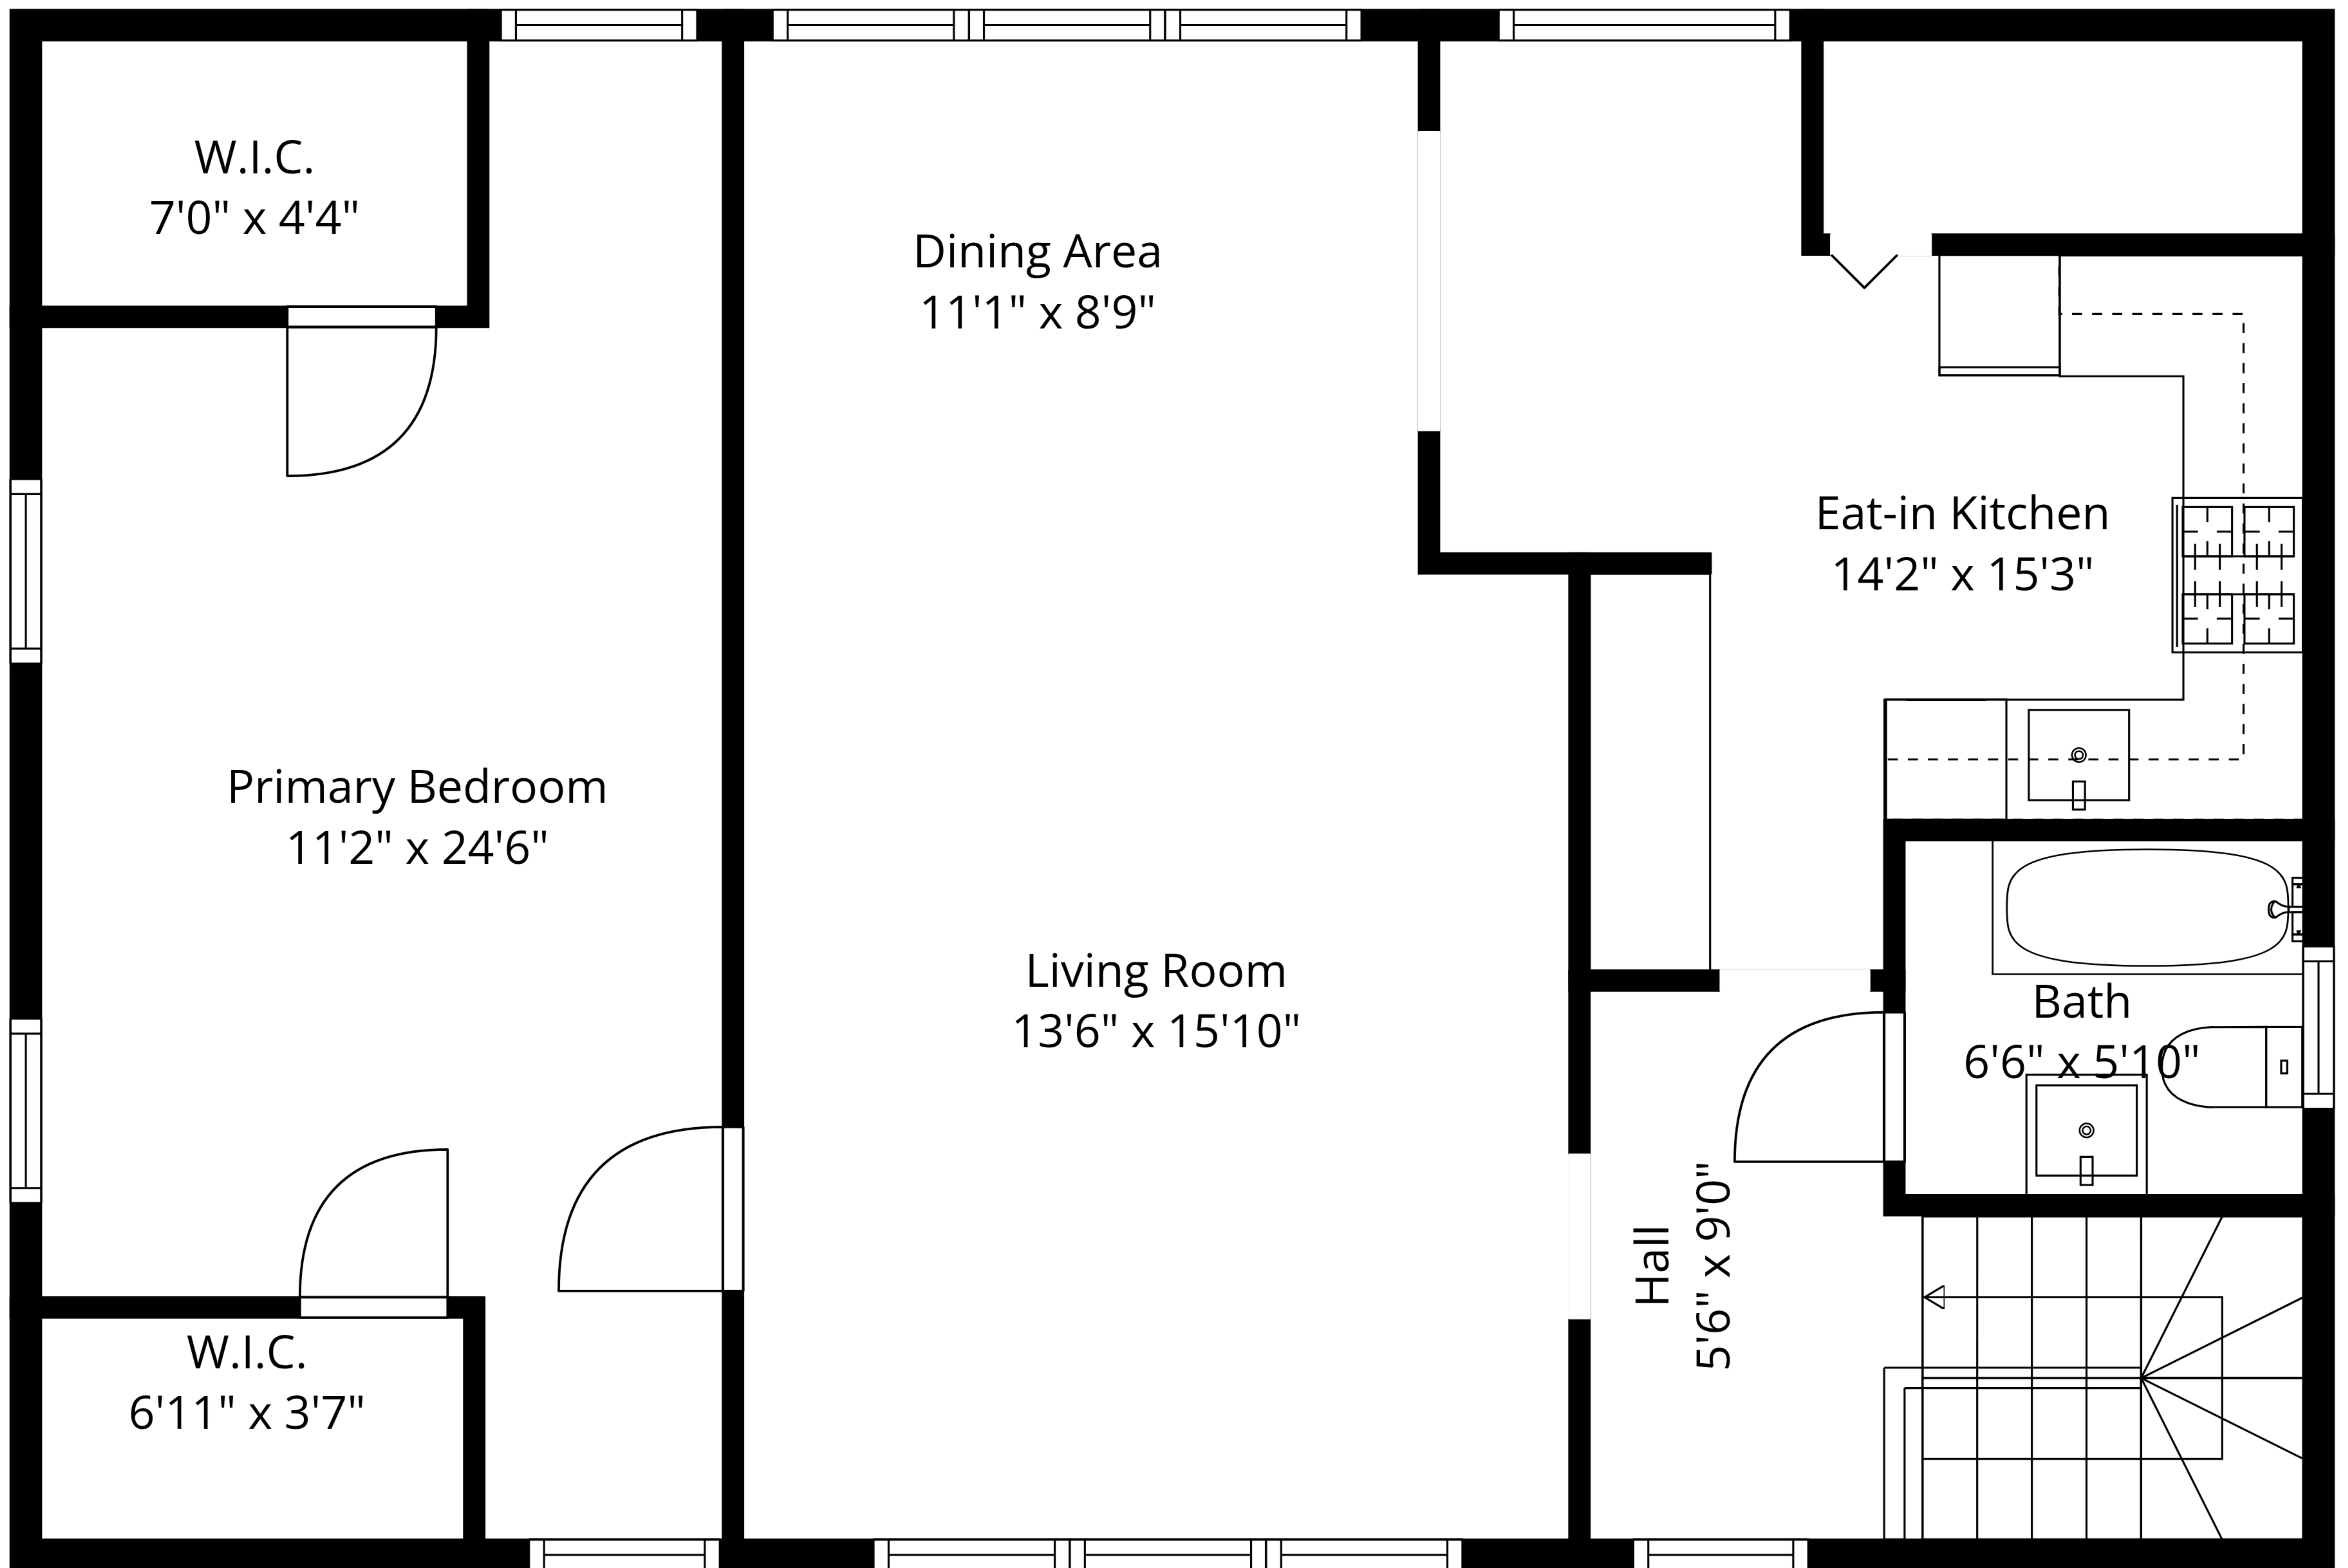

TOTAL: 1922 sq. ft

1st floor: 1021 sq. ft, 2nd floor: 901 sq. ft

EXCLUDED AREAS: UTILITY: 142 sq. ft, BAY WINDOW: 7 sq. ft, LOW CEILING: 7 sq. ft,
WALLS: 134 sq. ft

TOTAL: 1922 sq. ft

1st floor: 1021 sq. ft, 2nd floor: 901 sq. ft

EXCLUDED AREAS: UTILITY: 142 sq. ft, BAY WINDOW: 7 sq. ft, LOW CEILING: 7 sq. ft,
WALLS: 134 sq. ft

2nd Floor

1st Floor

TOTAL: 1922 sq. ft
 1st floor: 1021 sq. ft, 2nd floor: 901 sq. ft
 EXCLUDED AREAS: UTILITY: 142 sq. ft, BAY WINDOW: 7 sq. ft, LOW CEILING: 7 sq. ft,
 WALLS: 134 sq. ft