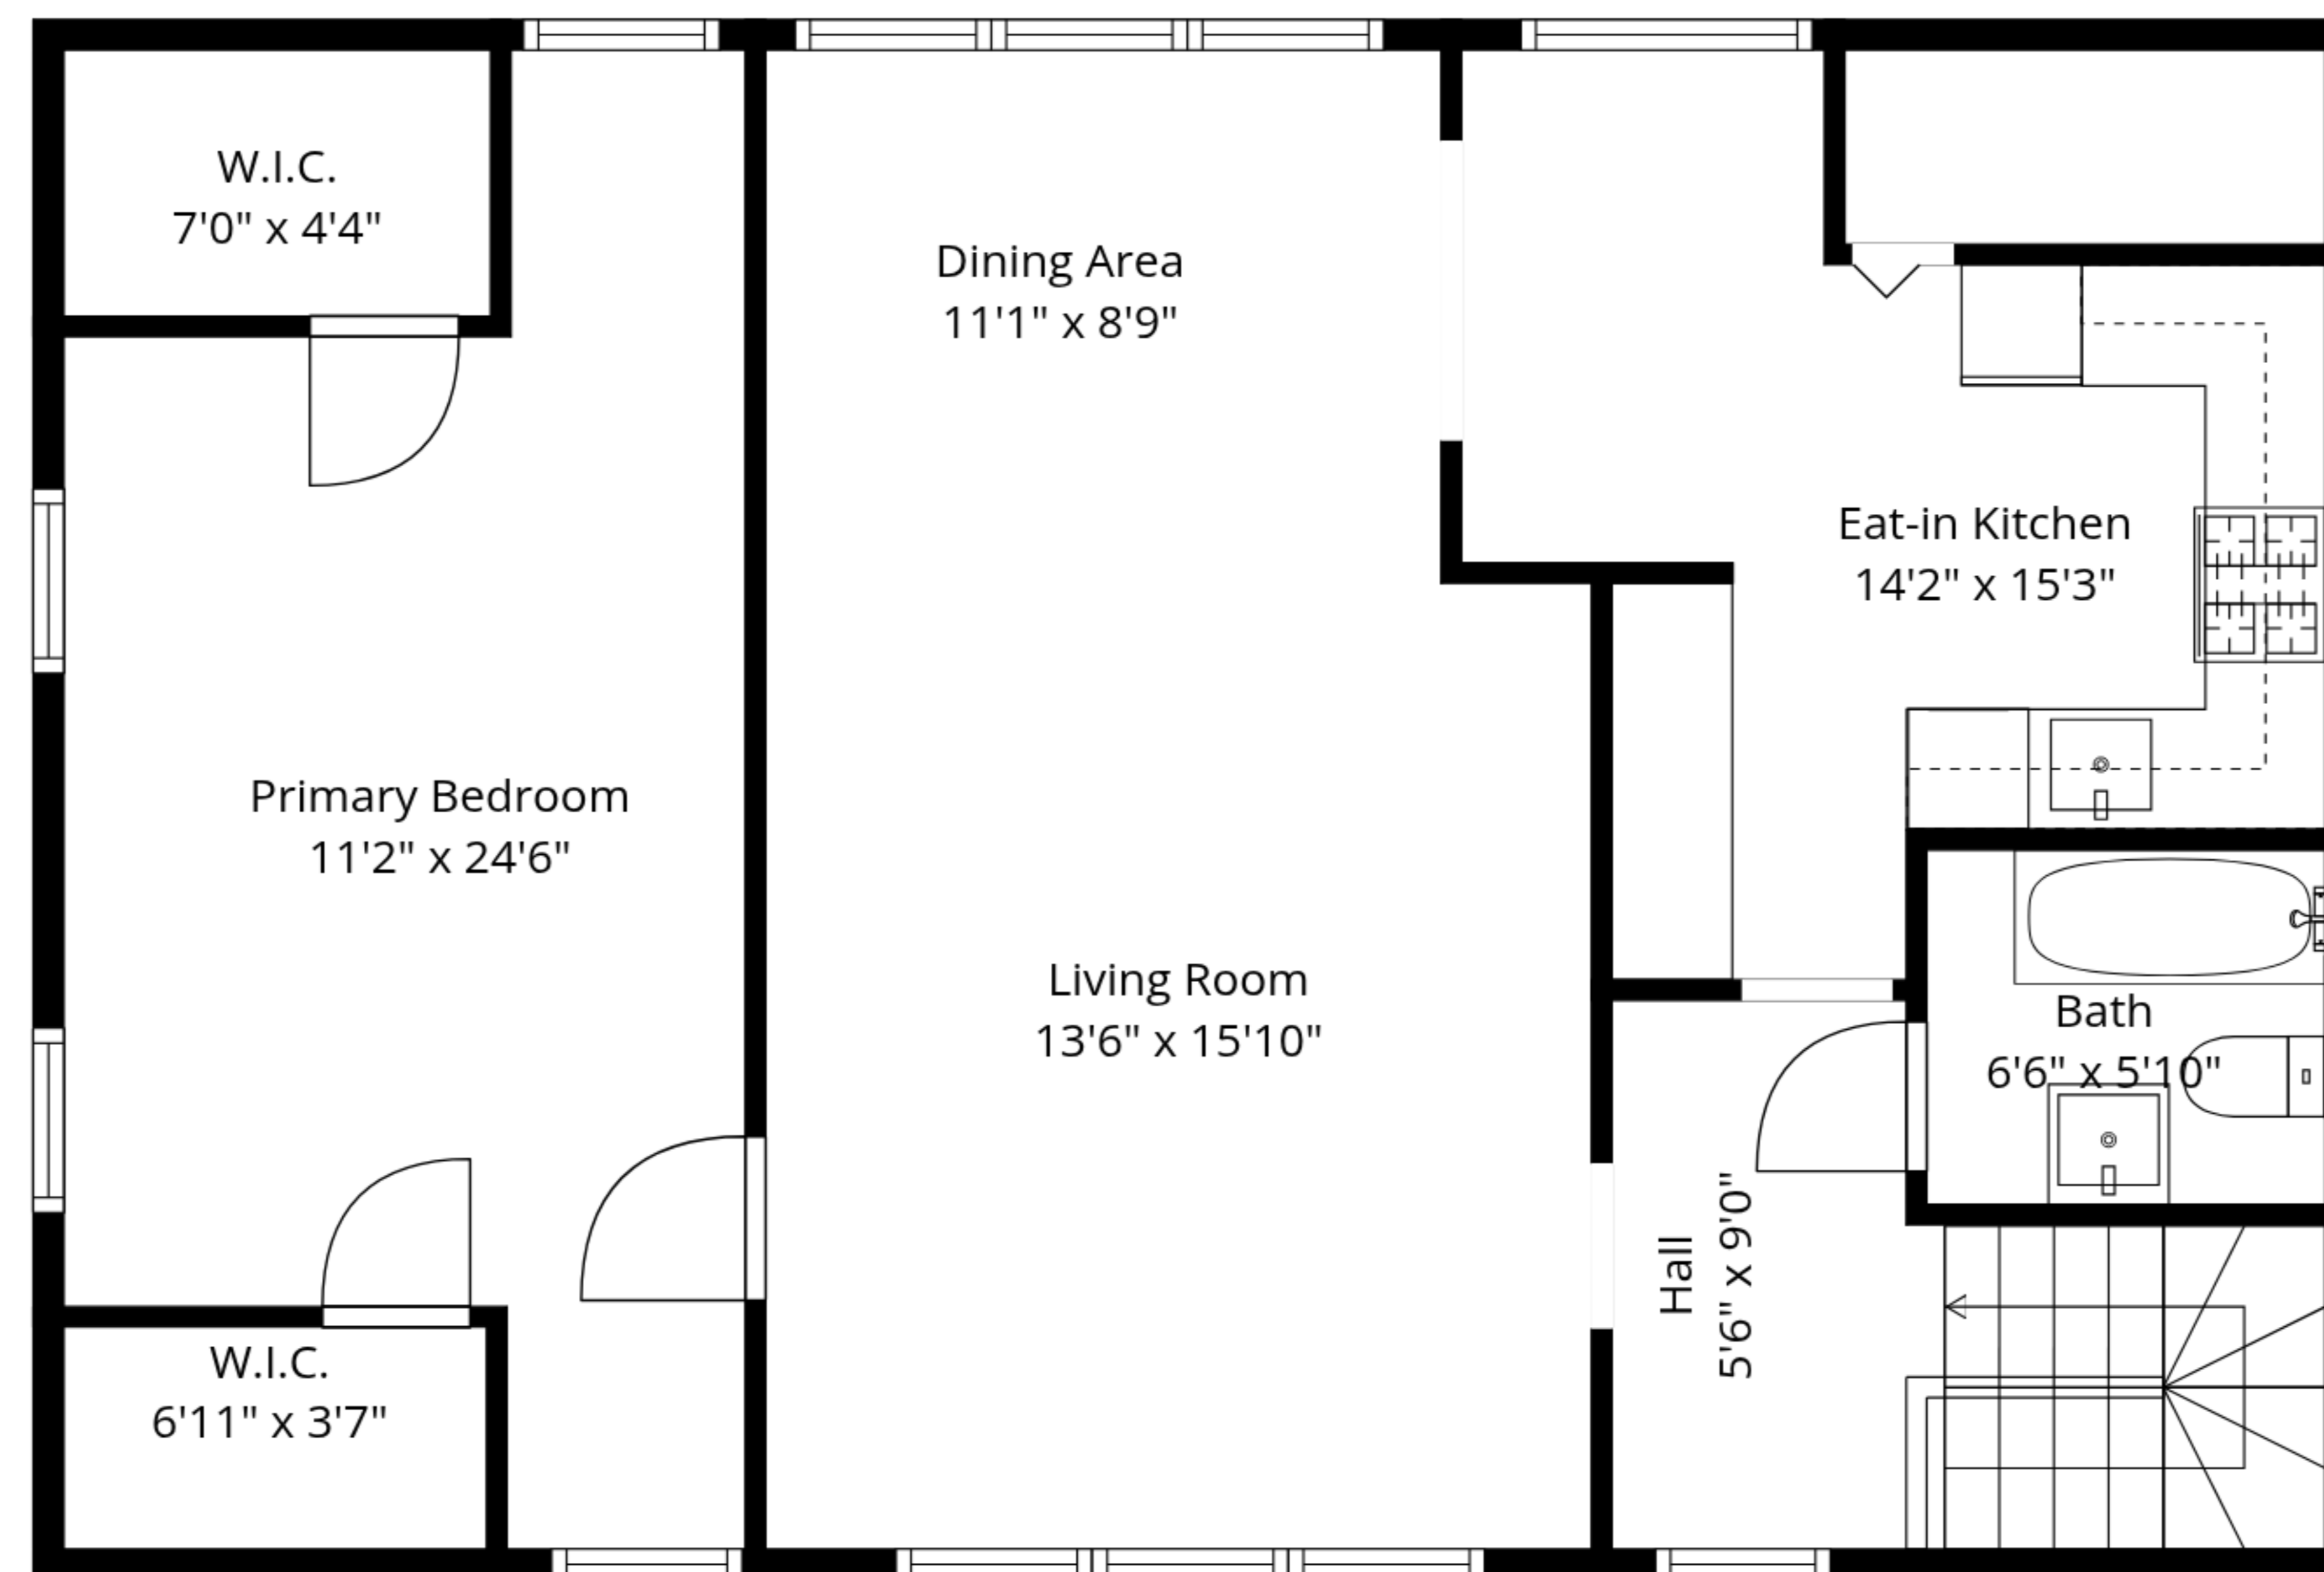

TOTAL: 1922 sq. ft

1st floor: 1021 sq. ft, 2nd floor: 901 sq. ft

EXCLUDED AREAS: UTILITY: 142 sq. ft, BAY WINDOW: 7 sq. ft, LOW CEILING: 7 sq. ft,
WALLS: 134 sq. ft

TOTAL: 1922 sq. ft

1st floor: 1021 sq. ft, 2nd floor: 901 sq. ft

EXCLUDED AREAS: UTILITY: 142 sq. ft, BAY WINDOW: 7 sq. ft, LOW CEILING: 7 sq. ft,
WALLS: 134 sq. ft

2nd Floor

1st Floor

TOTAL: 1922 sq. ft
 1st floor: 1021 sq. ft, 2nd floor: 901 sq. ft
 EXCLUDED AREAS: UTILITY: 142 sq. ft, BAY WINDOW: 7 sq. ft, LOW CEILING: 7 sq. ft,
 WALLS: 134 sq. ft