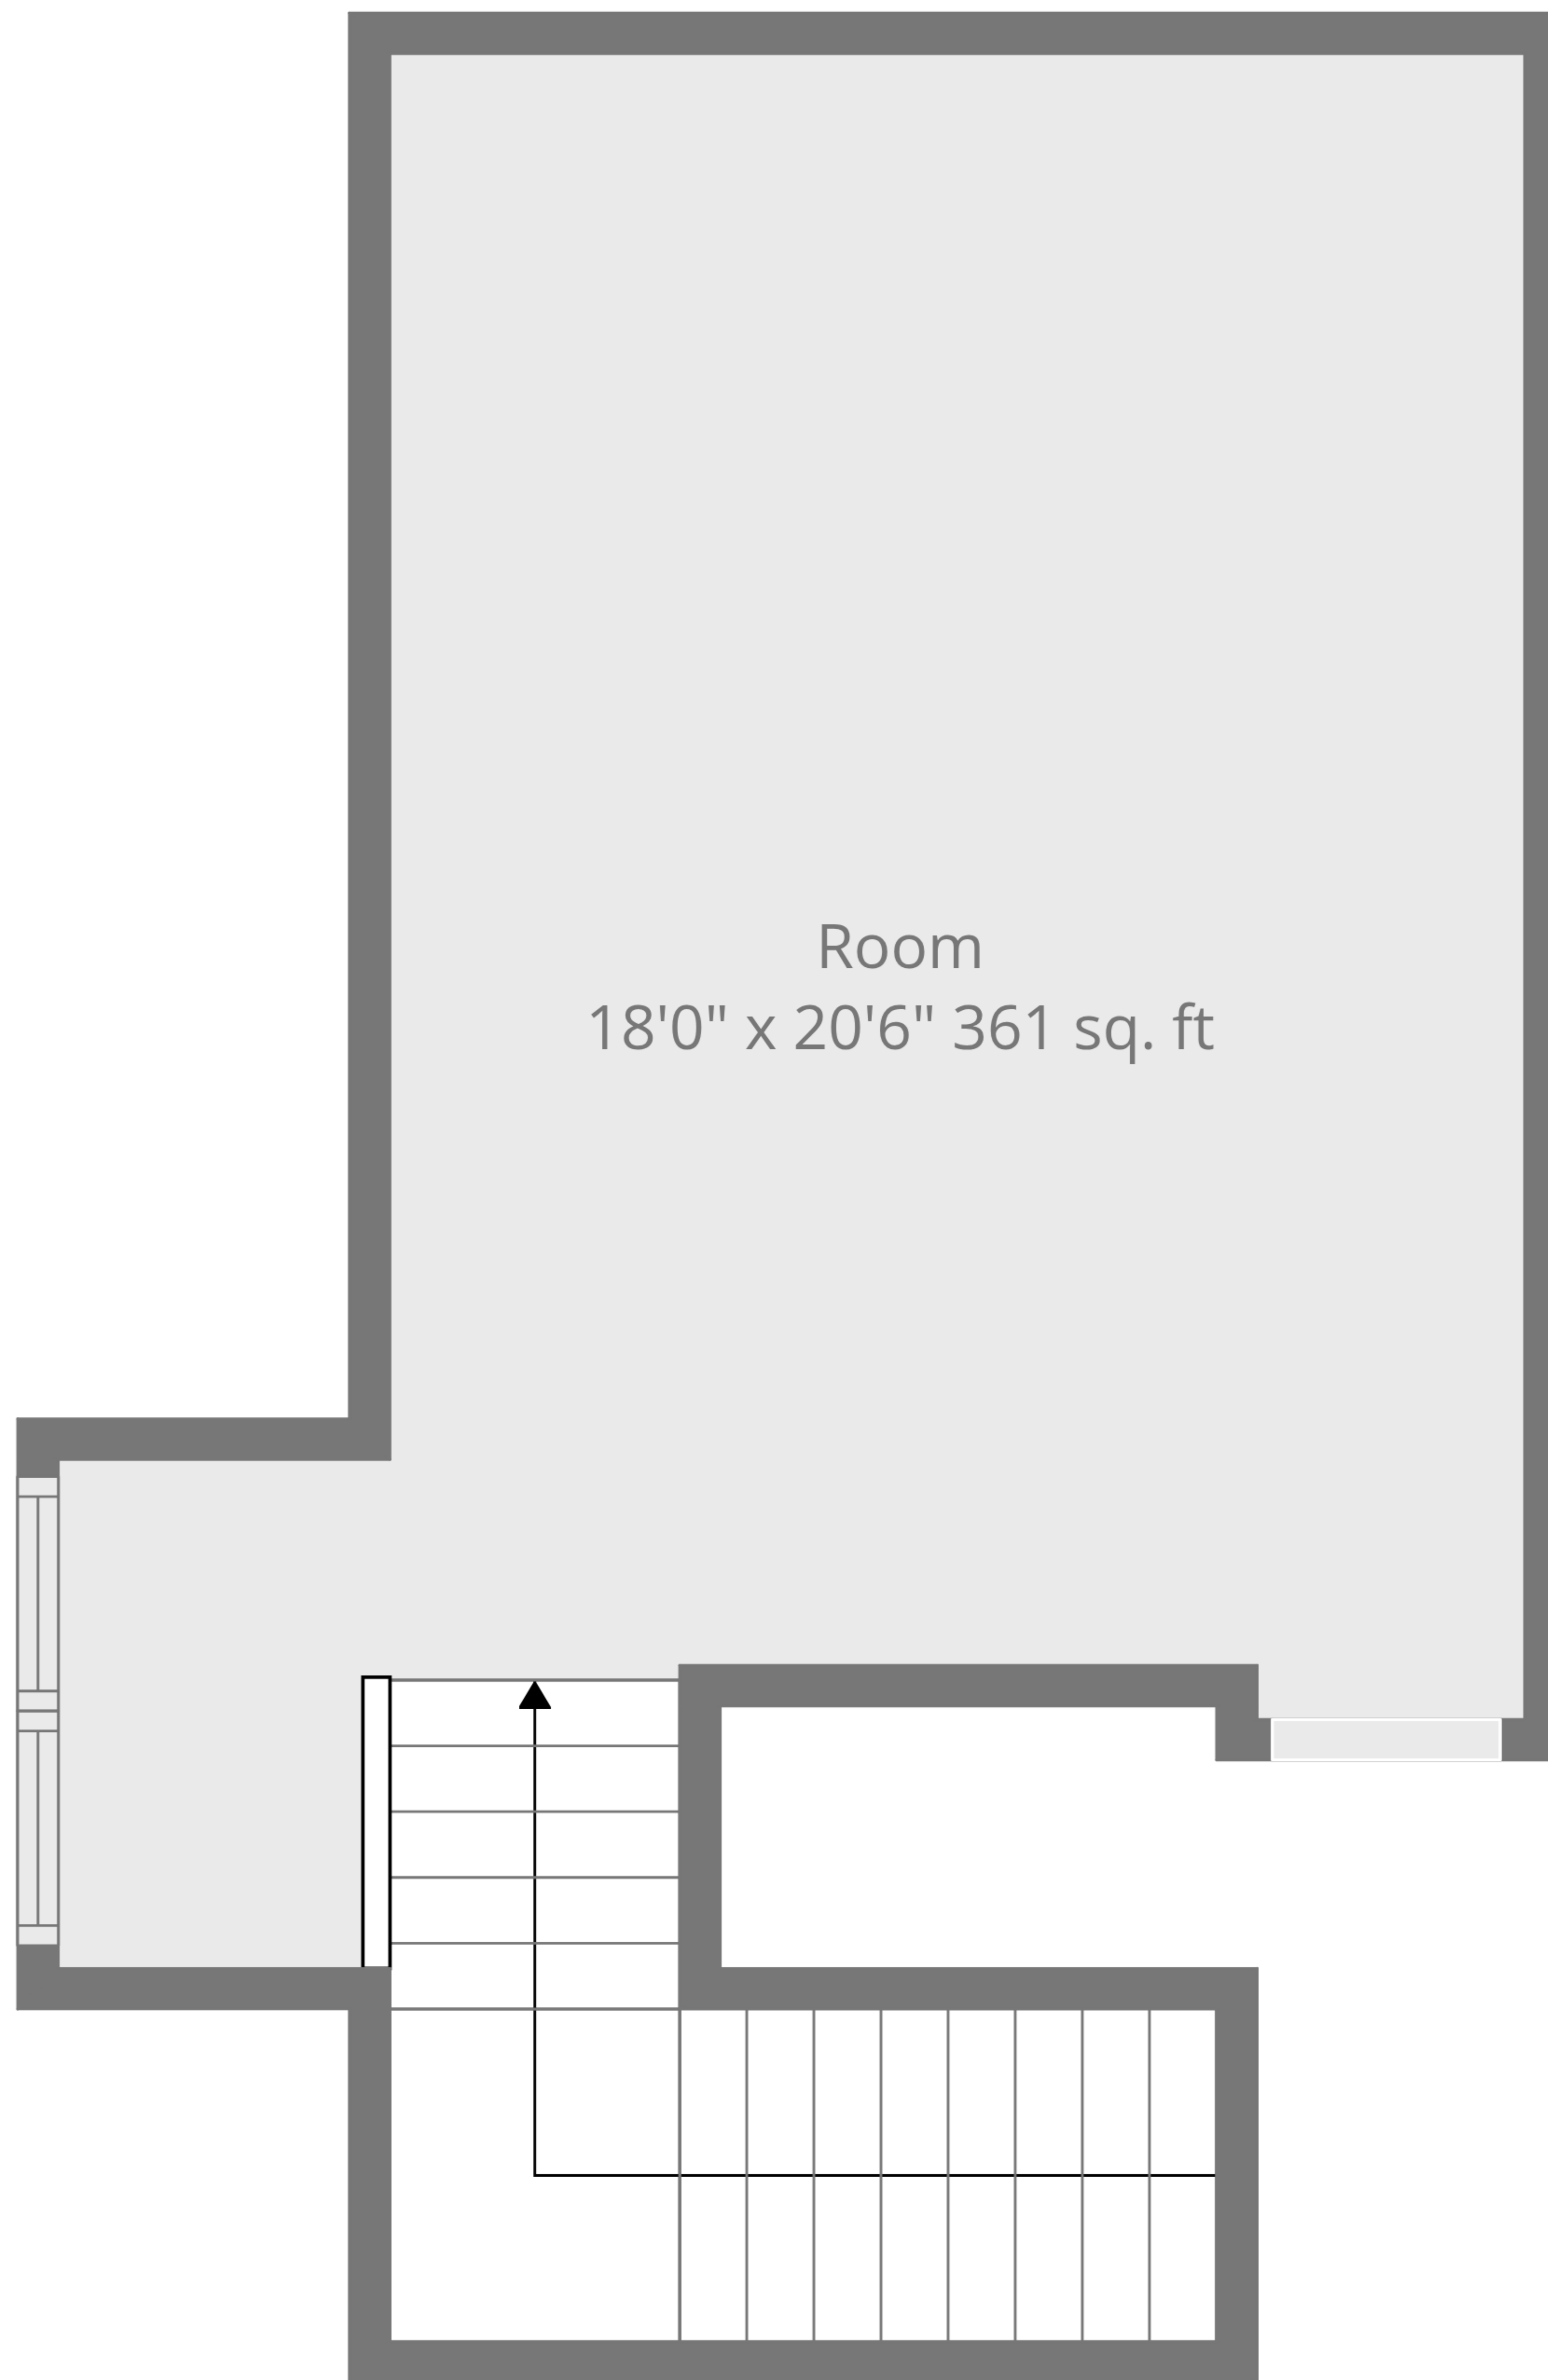

Measurements Are Calculated Using Ai Tech, Deemed Very Reliable But Not Guaranteed.

Room  
18'0" x 20'6" 361 sq. ft

Basement

1st Floor

2nd Floor