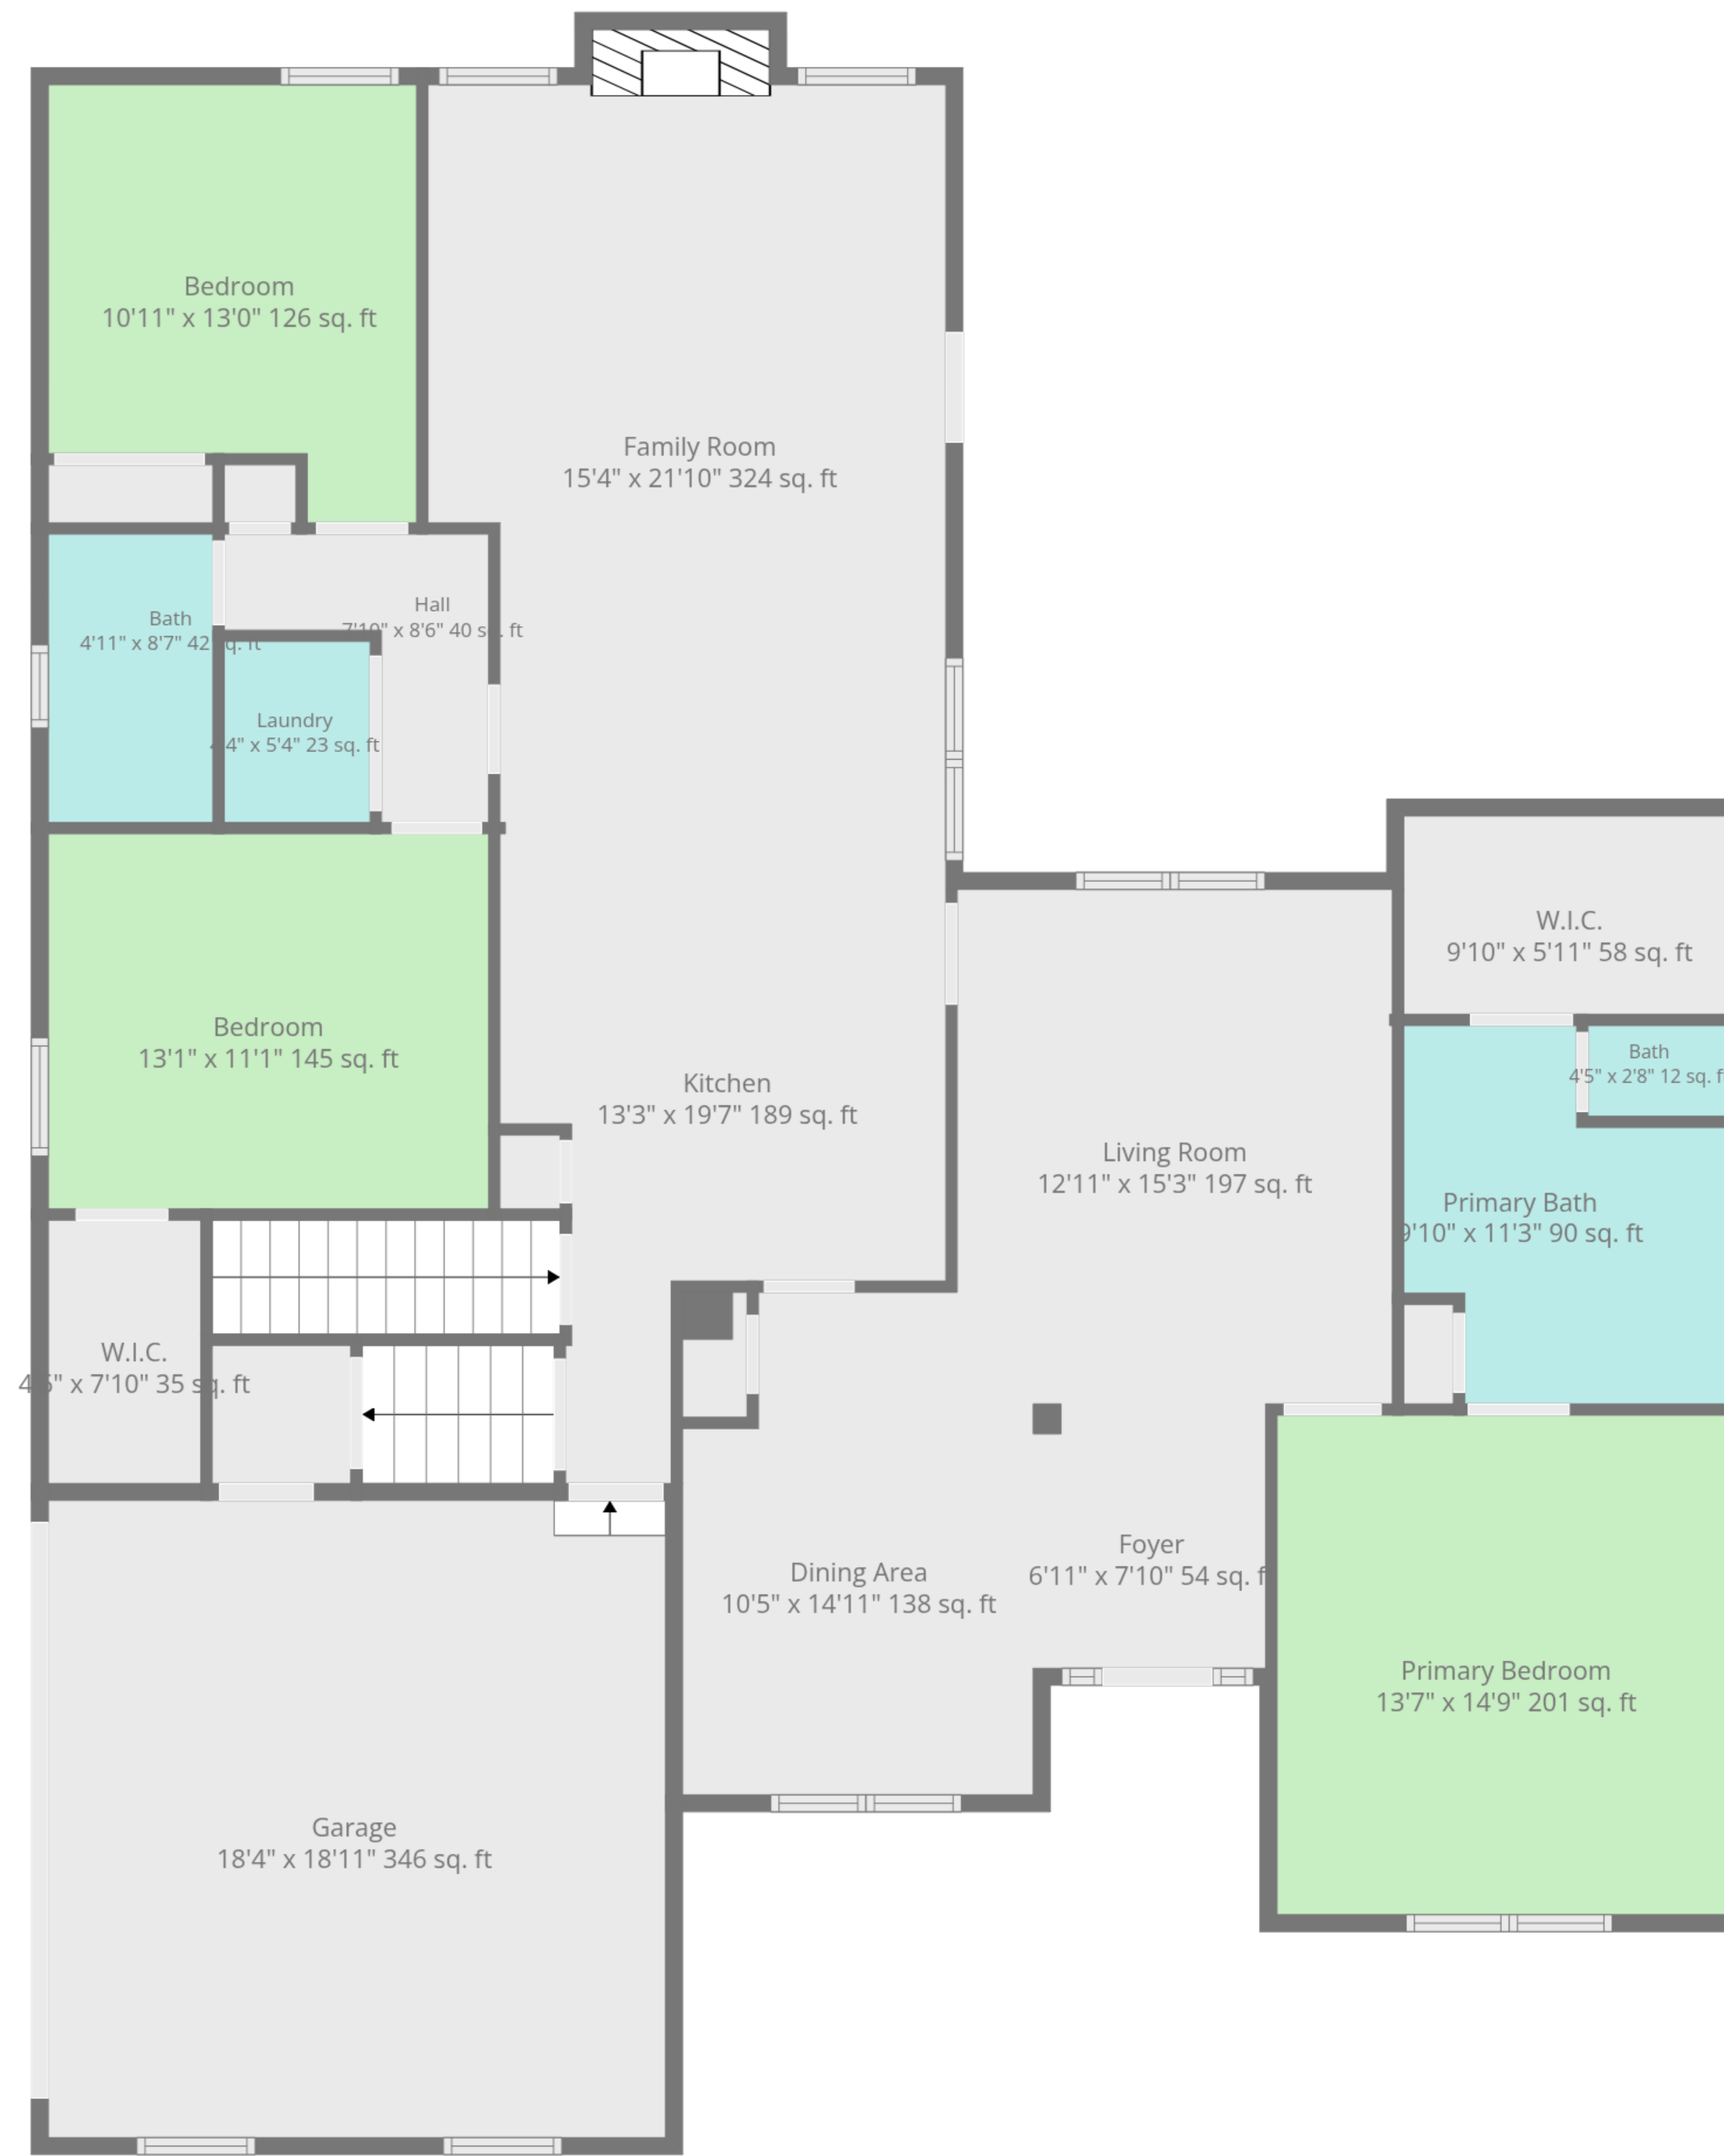

Measurements Are Calculated Using Ai Tech, Deemed Very Reliable But Not Guaranteed.

Room  
18'0" x 20'6" 361 sq. ft

Basement

1st Floor

2nd Floor