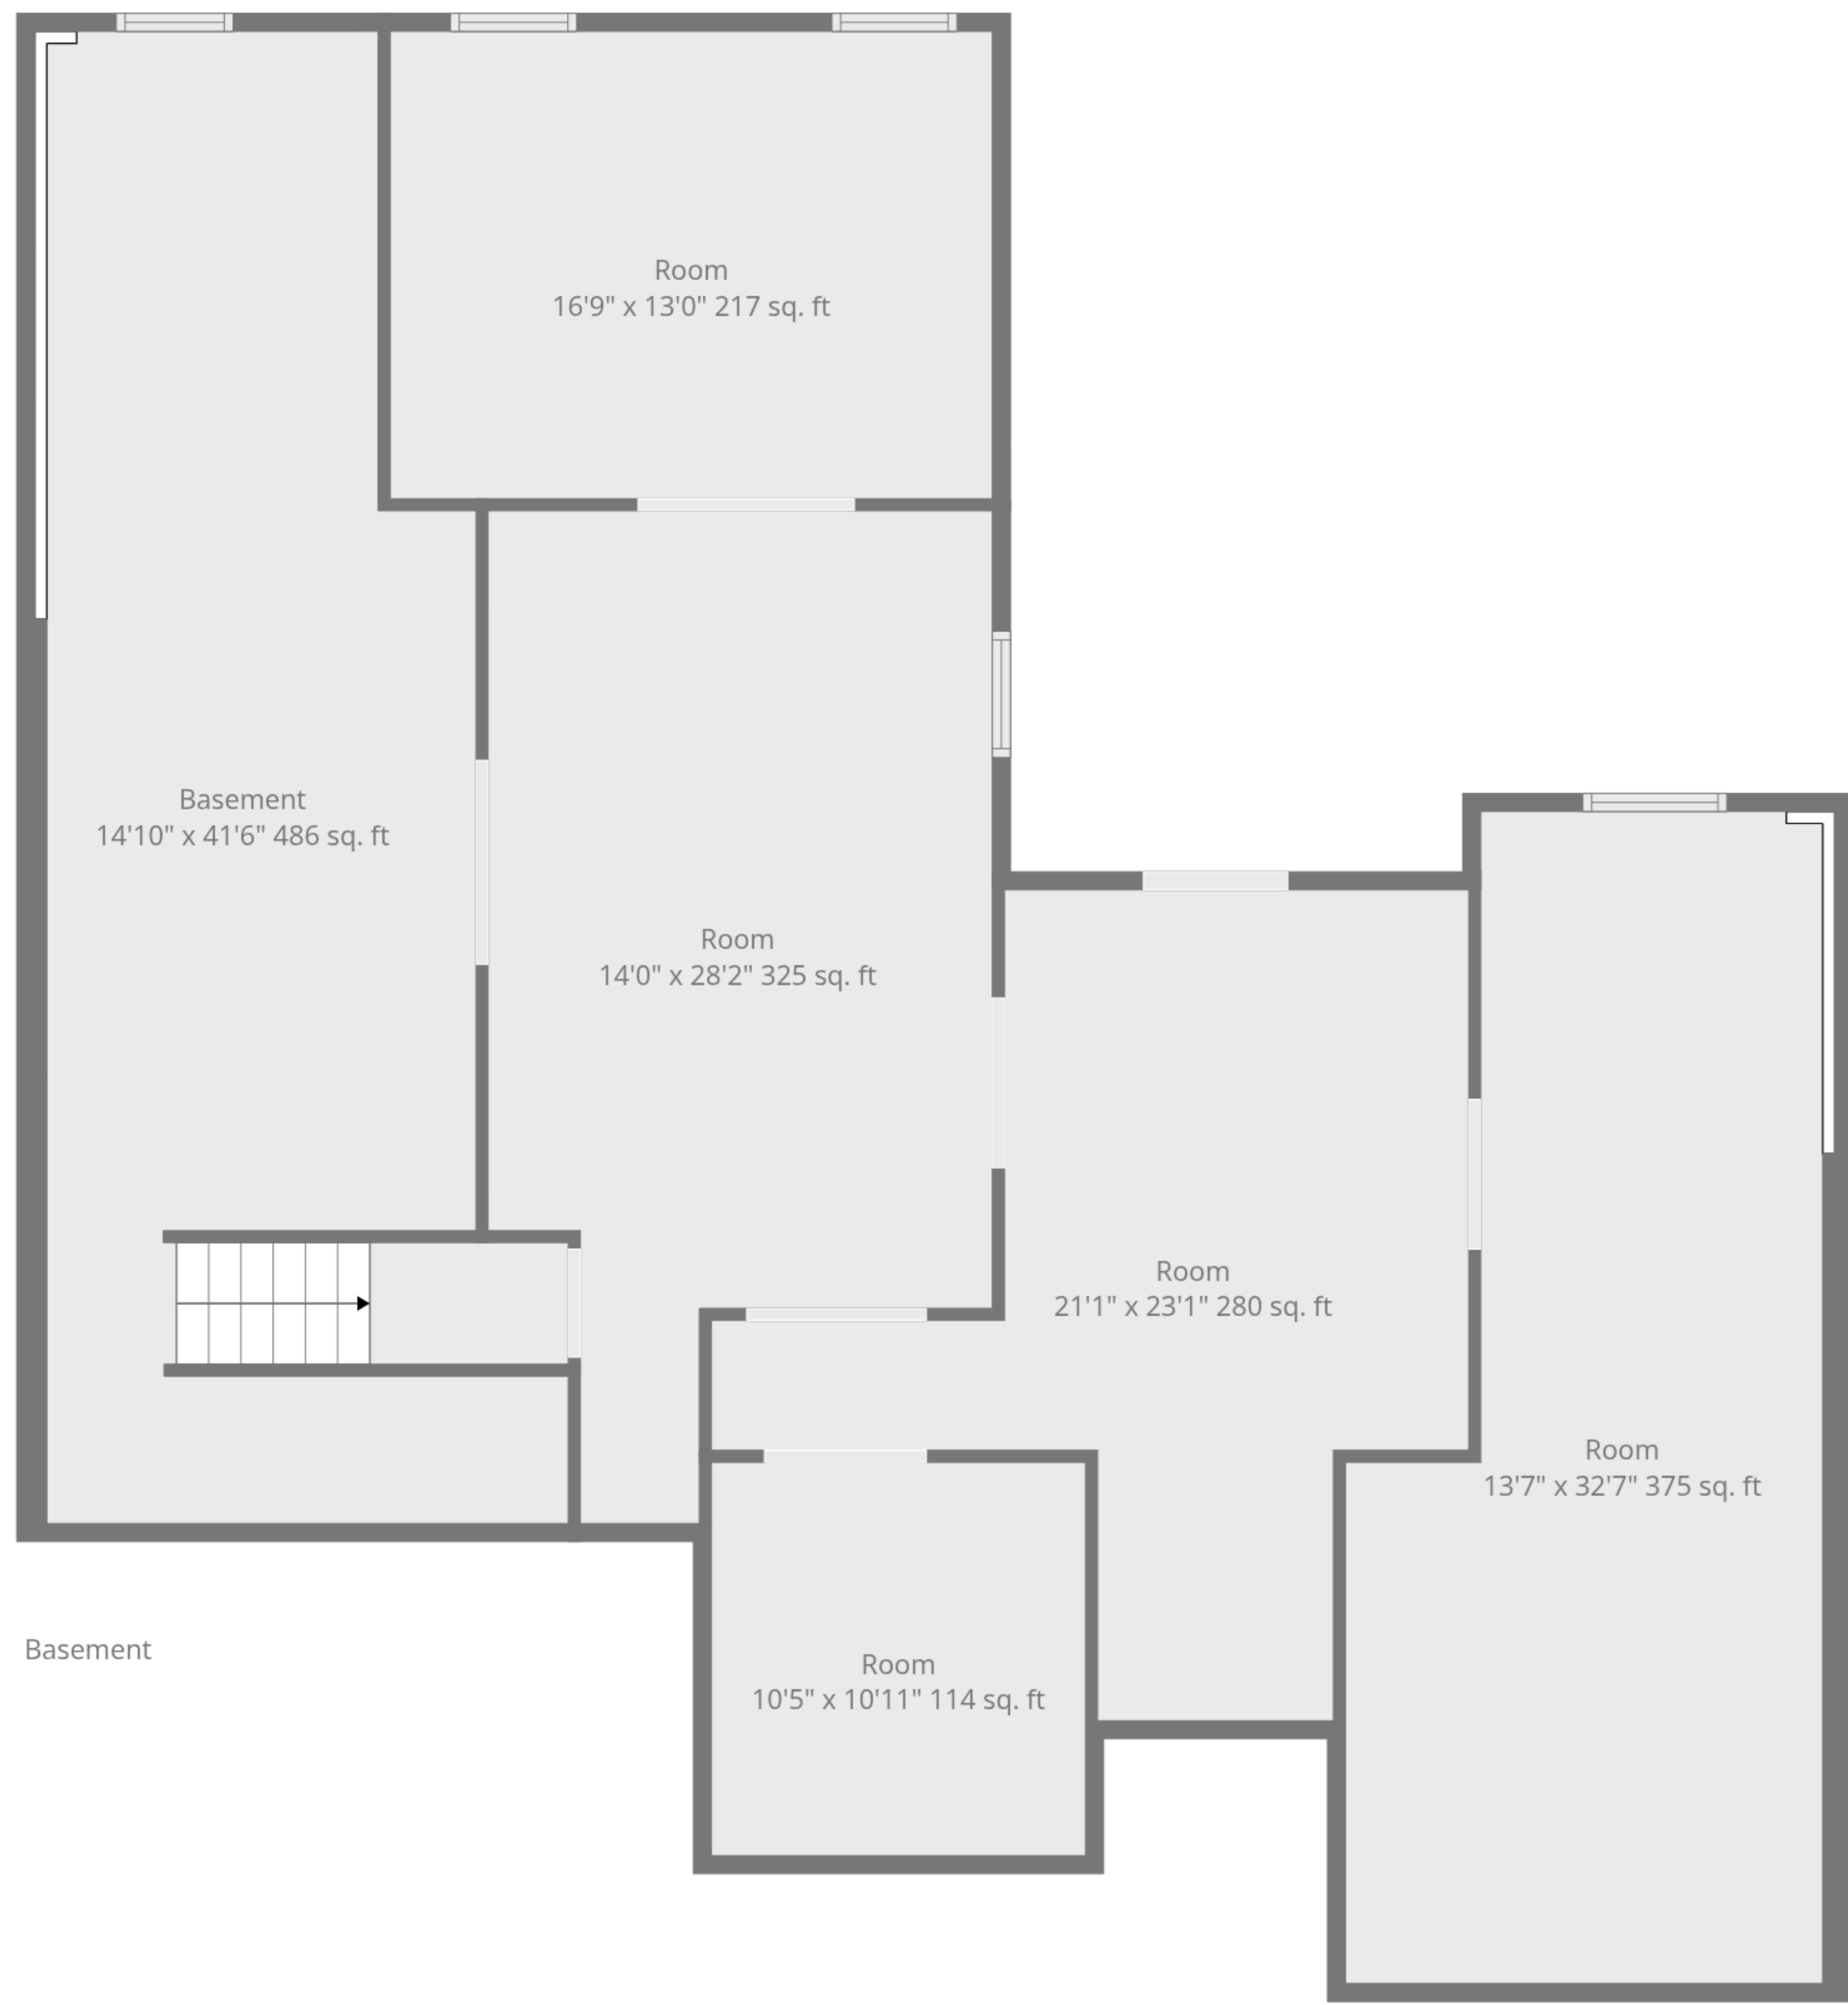

Measurements Are Calculated Using Ai Tech, Deemed Very Reliable But Not Guaranteed.

Room  
18'0" x 20'6" 361 sq. ft

Basement

1st Floor

2nd Floor