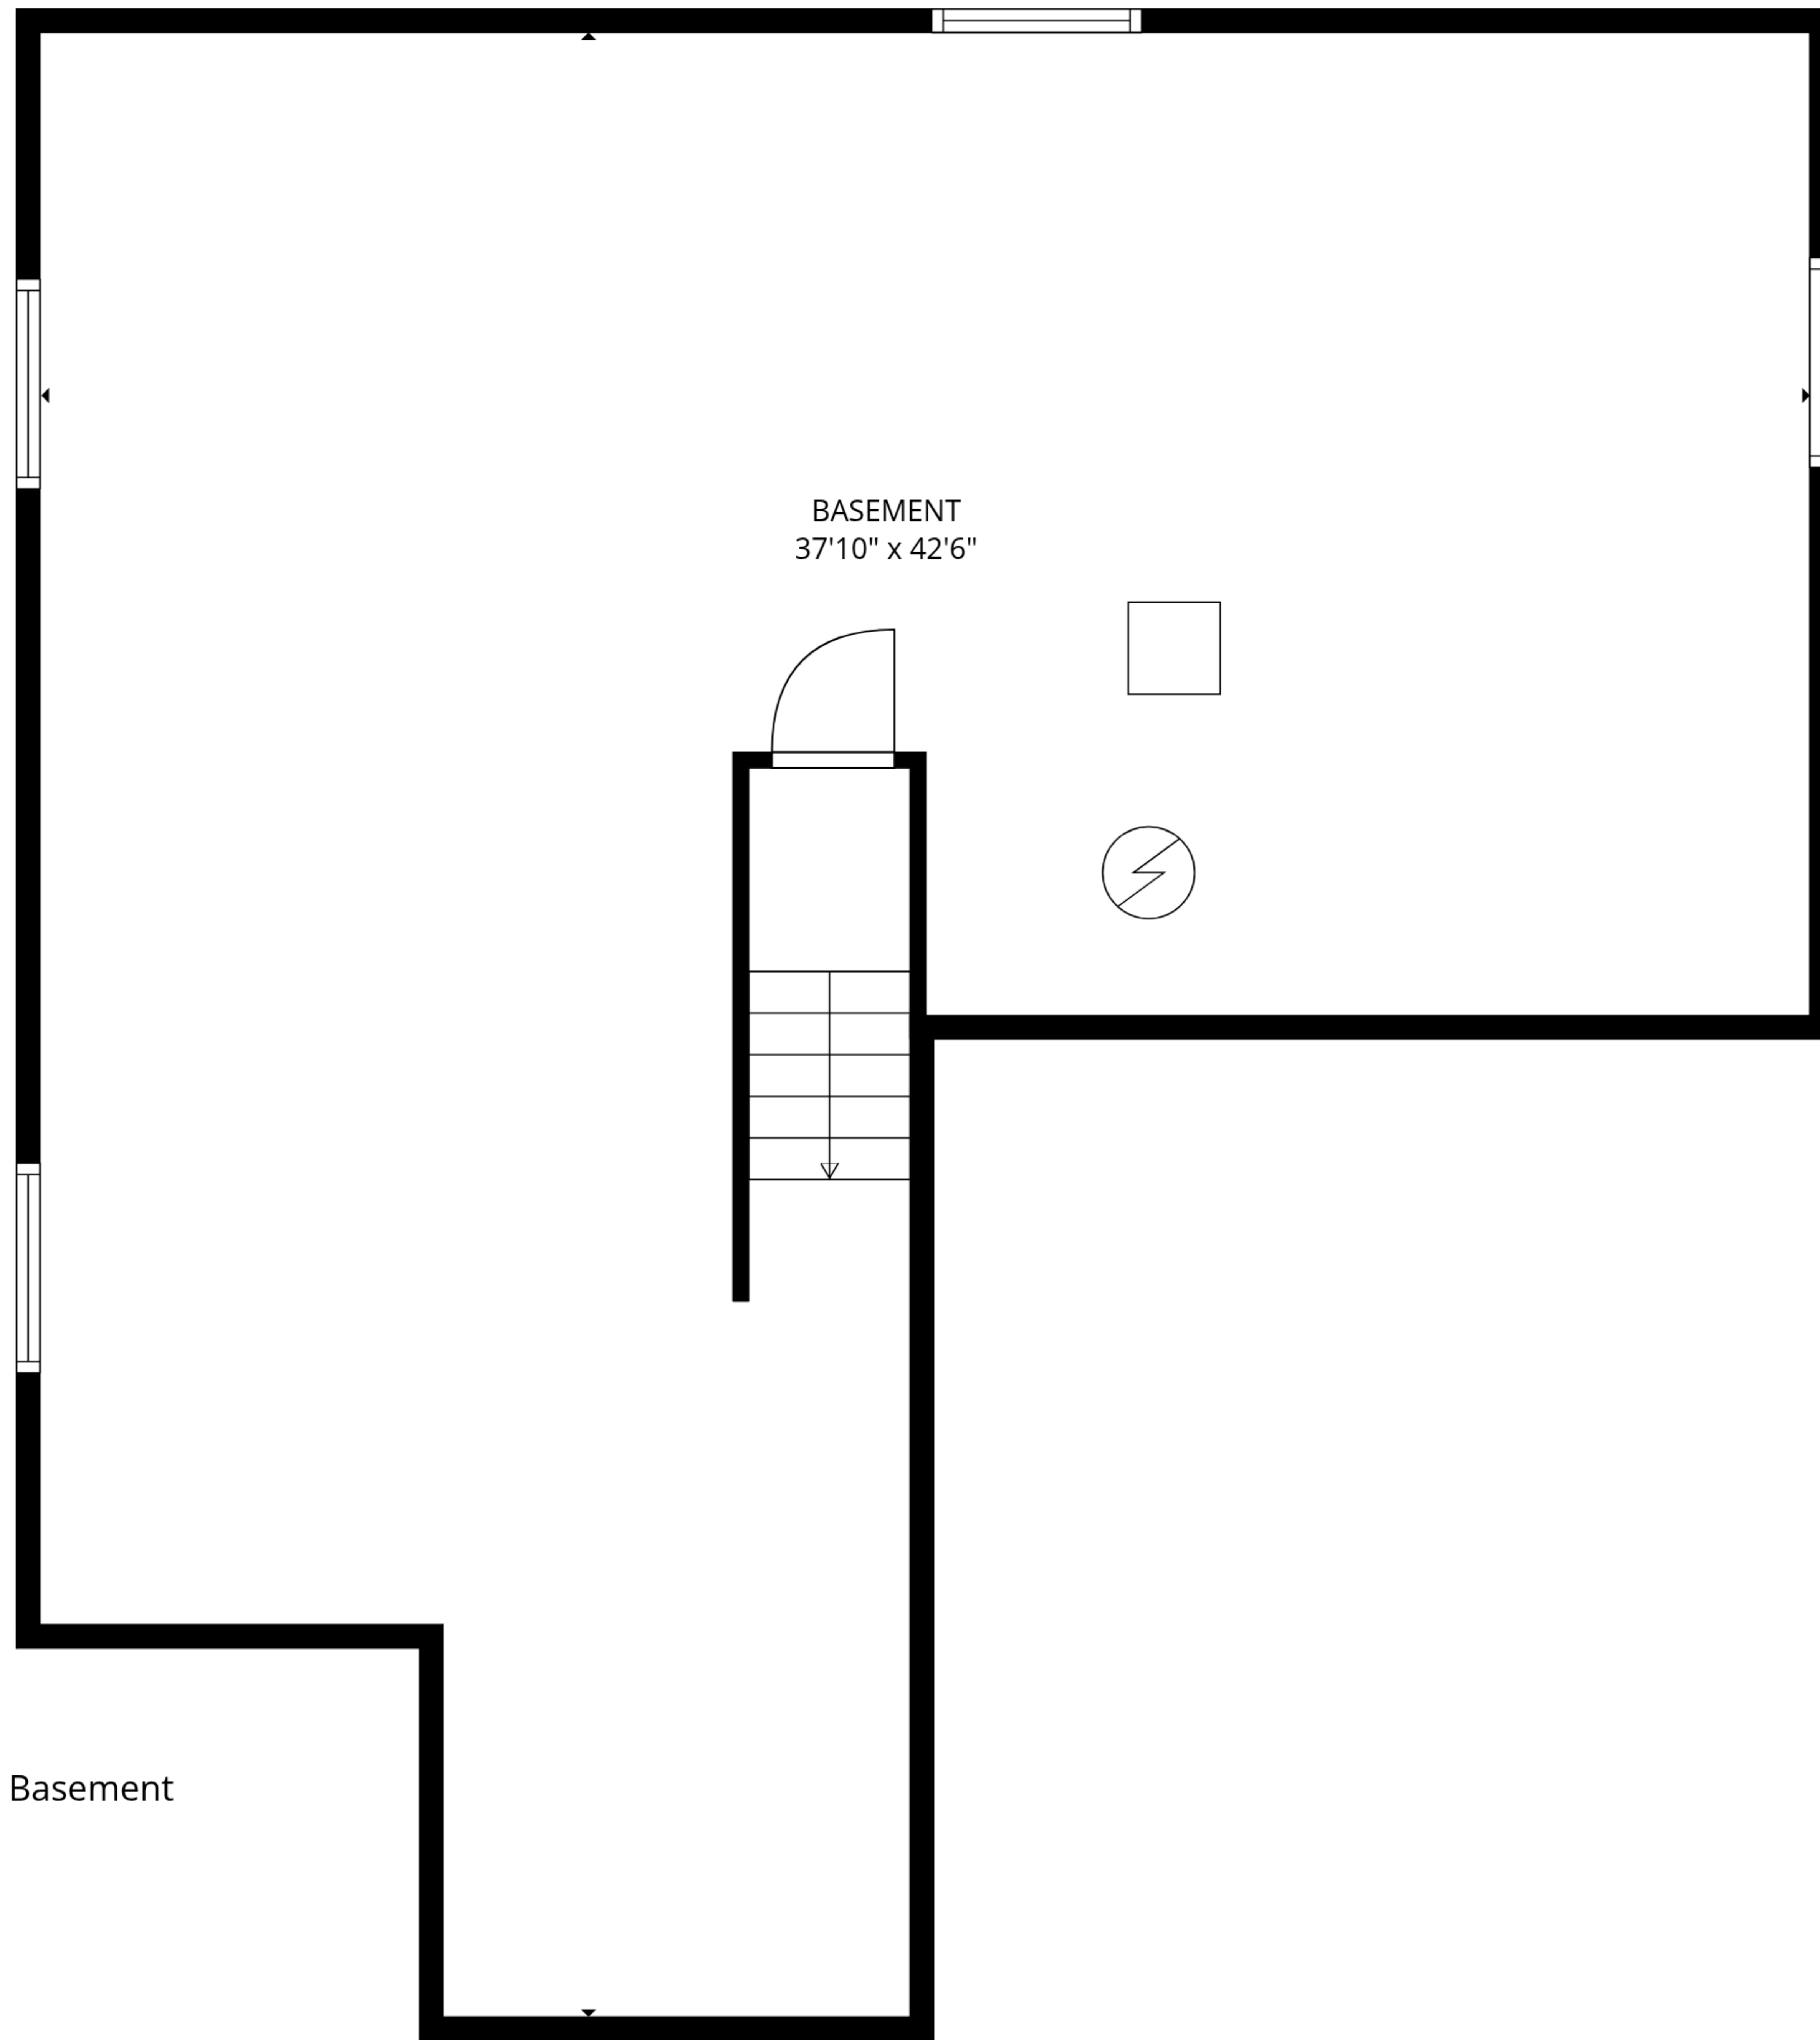

TOTAL: 1225 sq. ft

Basement: 0 sq. ft, 1st floor: 1225 sq. ft

EXCLUDED AREAS: BASEMENT: 1125 sq. ft, GARAGE: 375 sq. ft, WALLS: 184 sq. ft

SIZES AND DIMENSIONS ARE APPROXIMATE, ACTUAL MAY VARY.

TOTAL: 1225 sq. ft

Basement: 0 sq. ft, 1st floor: 1225 sq. ft

EXCLUDED AREAS: BASEMENT: 1125 sq. ft, GARAGE: 375 sq. ft, WALLS: 184 sq. ft

SIZES AND DIMENSIONS ARE APPROXIMATE, ACTUAL MAY VARY.

Basement

1st floor

TOTAL: 1225 sq. ft
 Basement: 0 sq. ft, 1st floor: 1225 sq. ft
 EXCLUDED AREAS: BASEMENT: 1125 sq. ft, GARAGE: 375 sq. ft, WALLS: 184 sq. ft

SIZES AND DIMENSIONS ARE APPROXIMATE, ACTUAL MAY VARY.