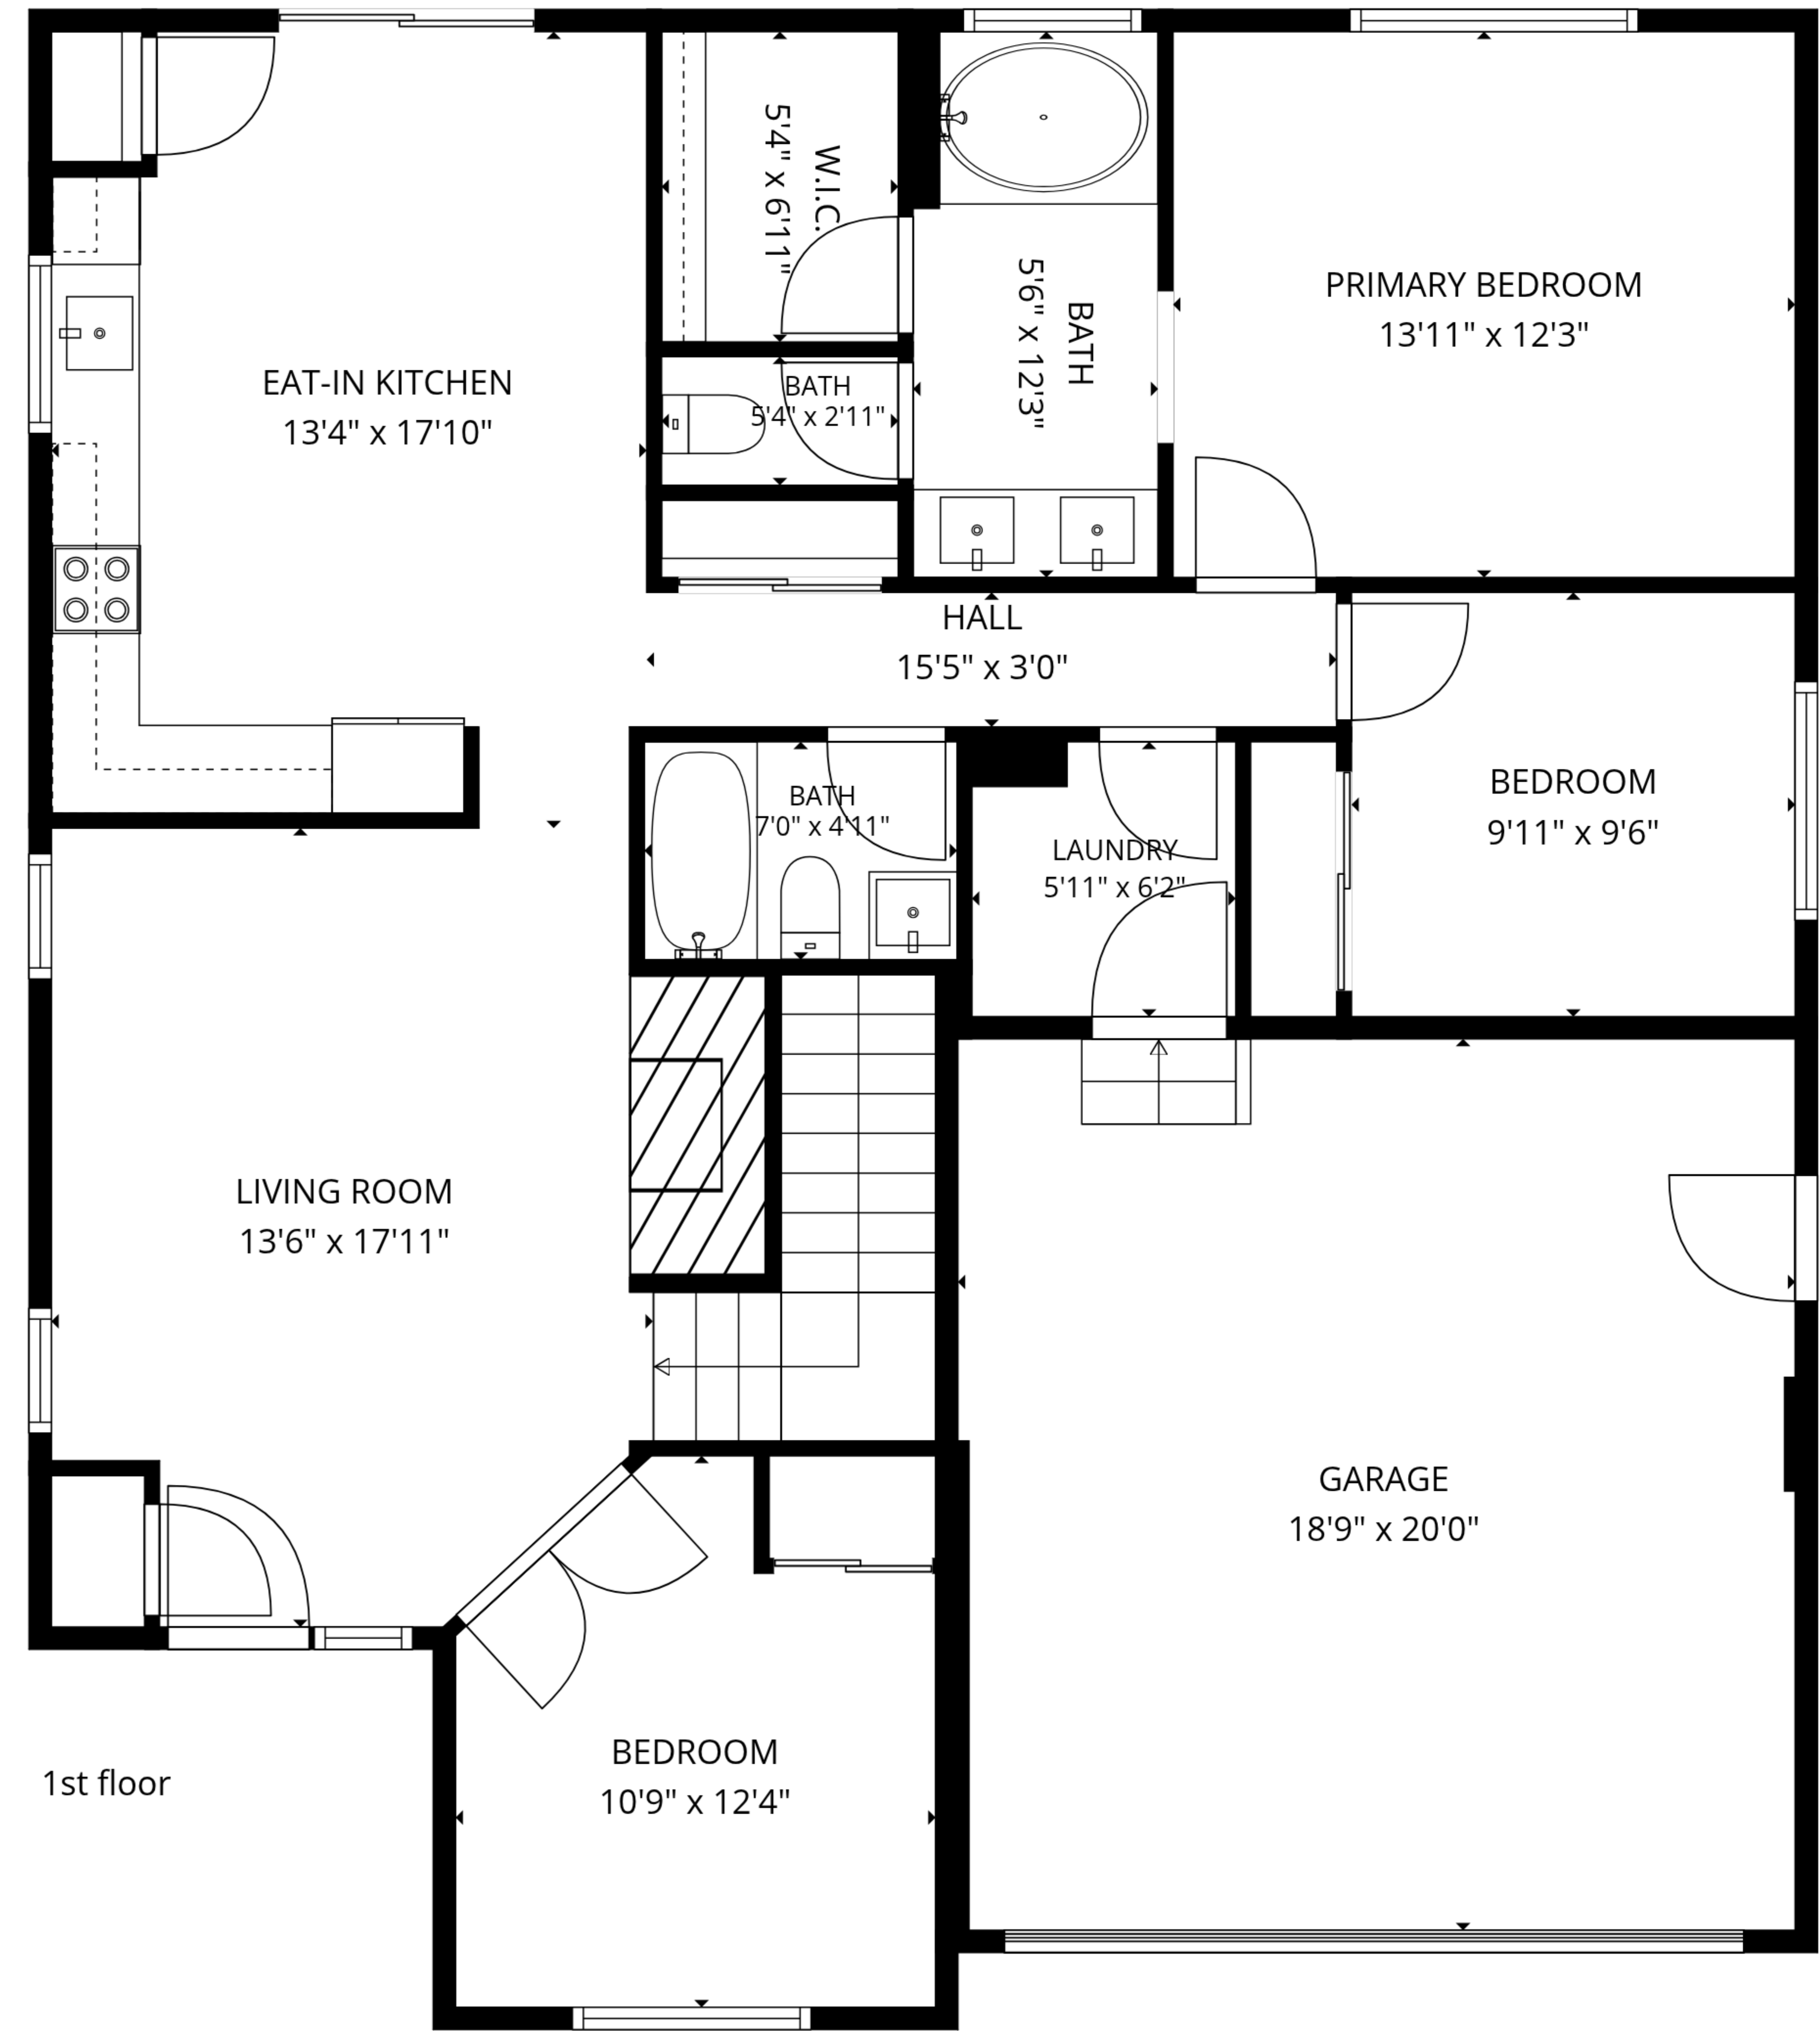

TOTAL: 1225 sq. ft

Basement: 0 sq. ft, 1st floor: 1225 sq. ft

EXCLUDED AREAS: BASEMENT: 1125 sq. ft, GARAGE: 375 sq. ft, WALLS: 184 sq. ft

SIZES AND DIMENSIONS ARE APPROXIMATE, ACTUAL MAY VARY.

TOTAL: 1225 sq. ft

Basement: 0 sq. ft, 1st floor: 1225 sq. ft

EXCLUDED AREAS: BASEMENT: 1125 sq. ft, GARAGE: 375 sq. ft, WALLS: 184 sq. ft

SIZES AND DIMENSIONS ARE APPROXIMATE, ACTUAL MAY VARY.

Basement

1st floor

TOTAL: 1225 sq. ft
 Basement: 0 sq. ft, 1st floor: 1225 sq. ft
 EXCLUDED AREAS: BASEMENT: 1125 sq. ft, GARAGE: 375 sq. ft, WALLS: 184 sq. ft

SIZES AND DIMENSIONS ARE APPROXIMATE, ACTUAL MAY VARY.