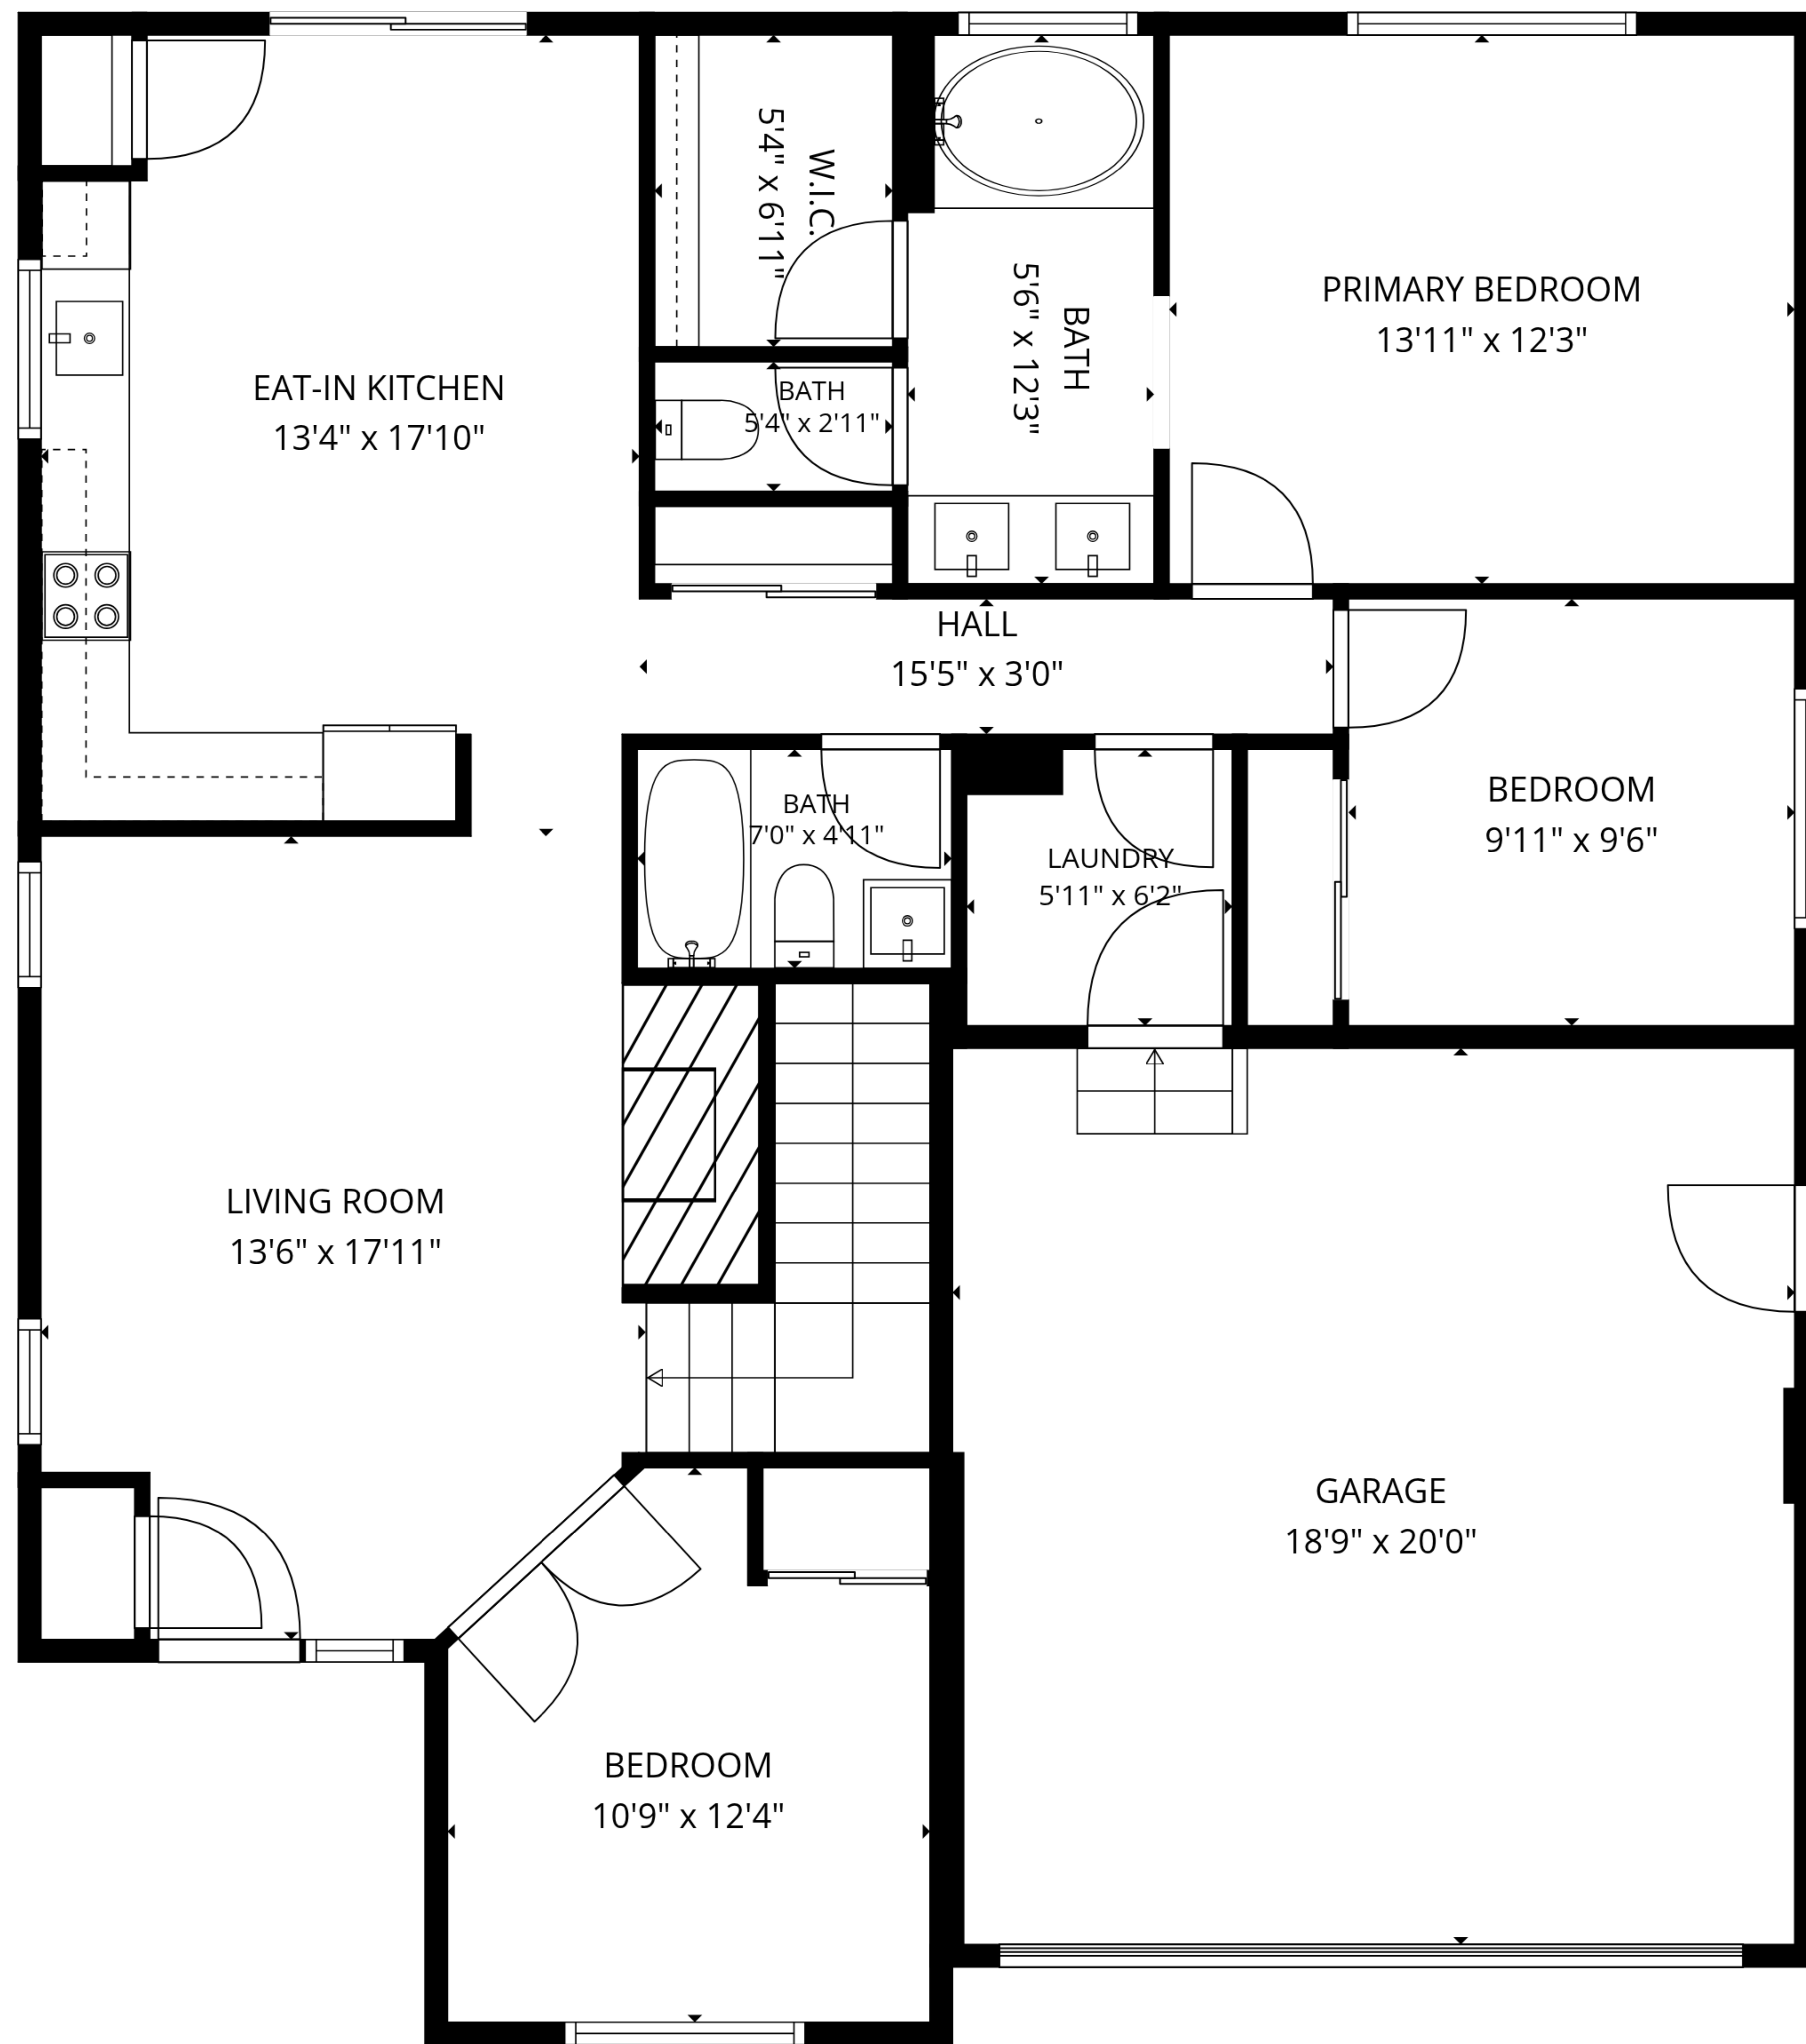

TOTAL: 1225 sq. ft

Basement: 0 sq. ft, 1st floor: 1225 sq. ft

EXCLUDED AREAS: BASEMENT: 1125 sq. ft, GARAGE: 375 sq. ft, WALLS: 184 sq. ft

SIZES AND DIMENSIONS ARE APPROXIMATE, ACTUAL MAY VARY.

TOTAL: 1225 sq. ft

Basement: 0 sq. ft, 1st floor: 1225 sq. ft

EXCLUDED AREAS: BASEMENT: 1125 sq. ft, GARAGE: 375 sq. ft, WALLS: 184 sq. ft

SIZES AND DIMENSIONS ARE APPROXIMATE, ACTUAL MAY VARY.

Basement

1st floor

TOTAL: 1225 sq. ft
 Basement: 0 sq. ft, 1st floor: 1225 sq. ft
 EXCLUDED AREAS: BASEMENT: 1125 sq. ft, GARAGE: 375 sq. ft, WALLS: 184 sq. ft

SIZES AND DIMENSIONS ARE APPROXIMATE, ACTUAL MAY VARY.