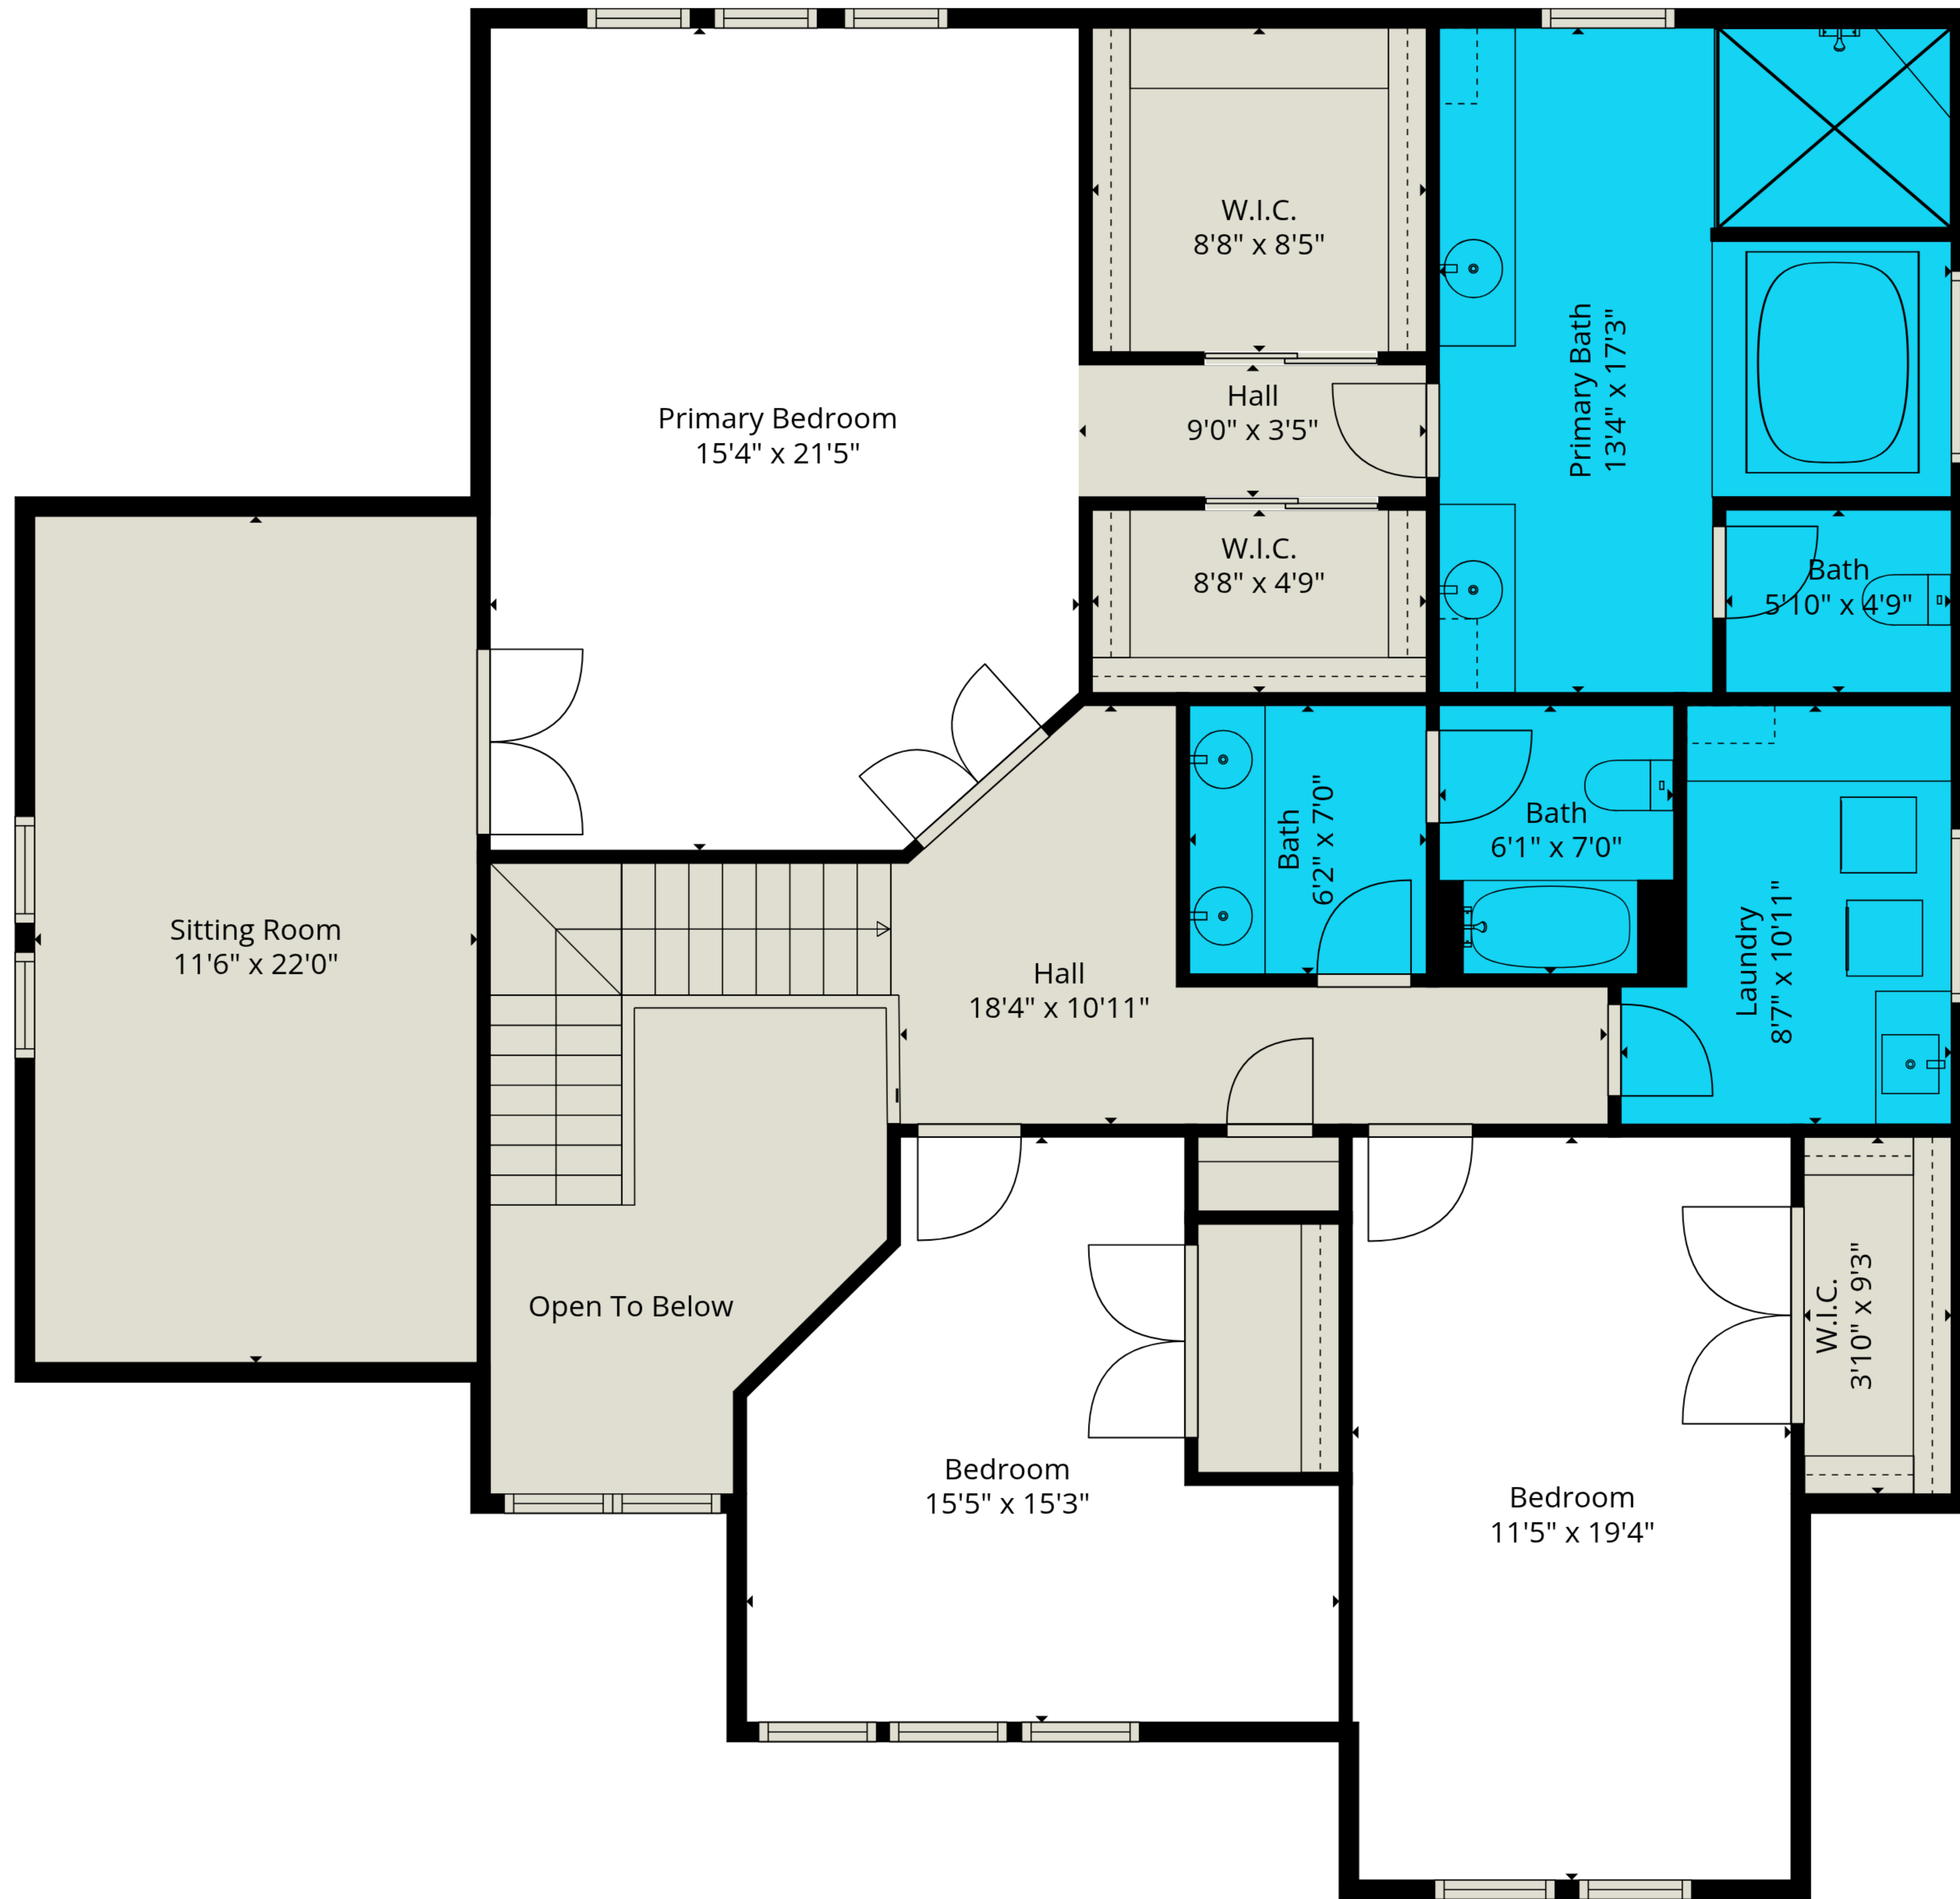

**Total GLA: 3519 sq. ft | Total: 4504 sq. ft**  
 1st floor: 1602 sq. ft (Excluded areas 985 sq. ft)  
 2nd floor: 1917 sq. ft (Excluded areas 98 sq. ft)

**Total GLA: 3519 sq. ft | Total: 4504 sq. ft**  
 1st floor: 1602 sq. ft (Excluded areas 985 sq. ft)  
 2nd floor: 1917 sq. ft (Excluded areas 98 sq. ft)

1st Floor

2nd Floor

**Total GLA: 3519 sq. ft | Total: 4504 sq. ft**  
 1st floor: 1602 sq. ft (Excluded areas 985 sq. ft)  
 2nd floor: 1917 sq. ft (Excluded areas 98 sq. ft)