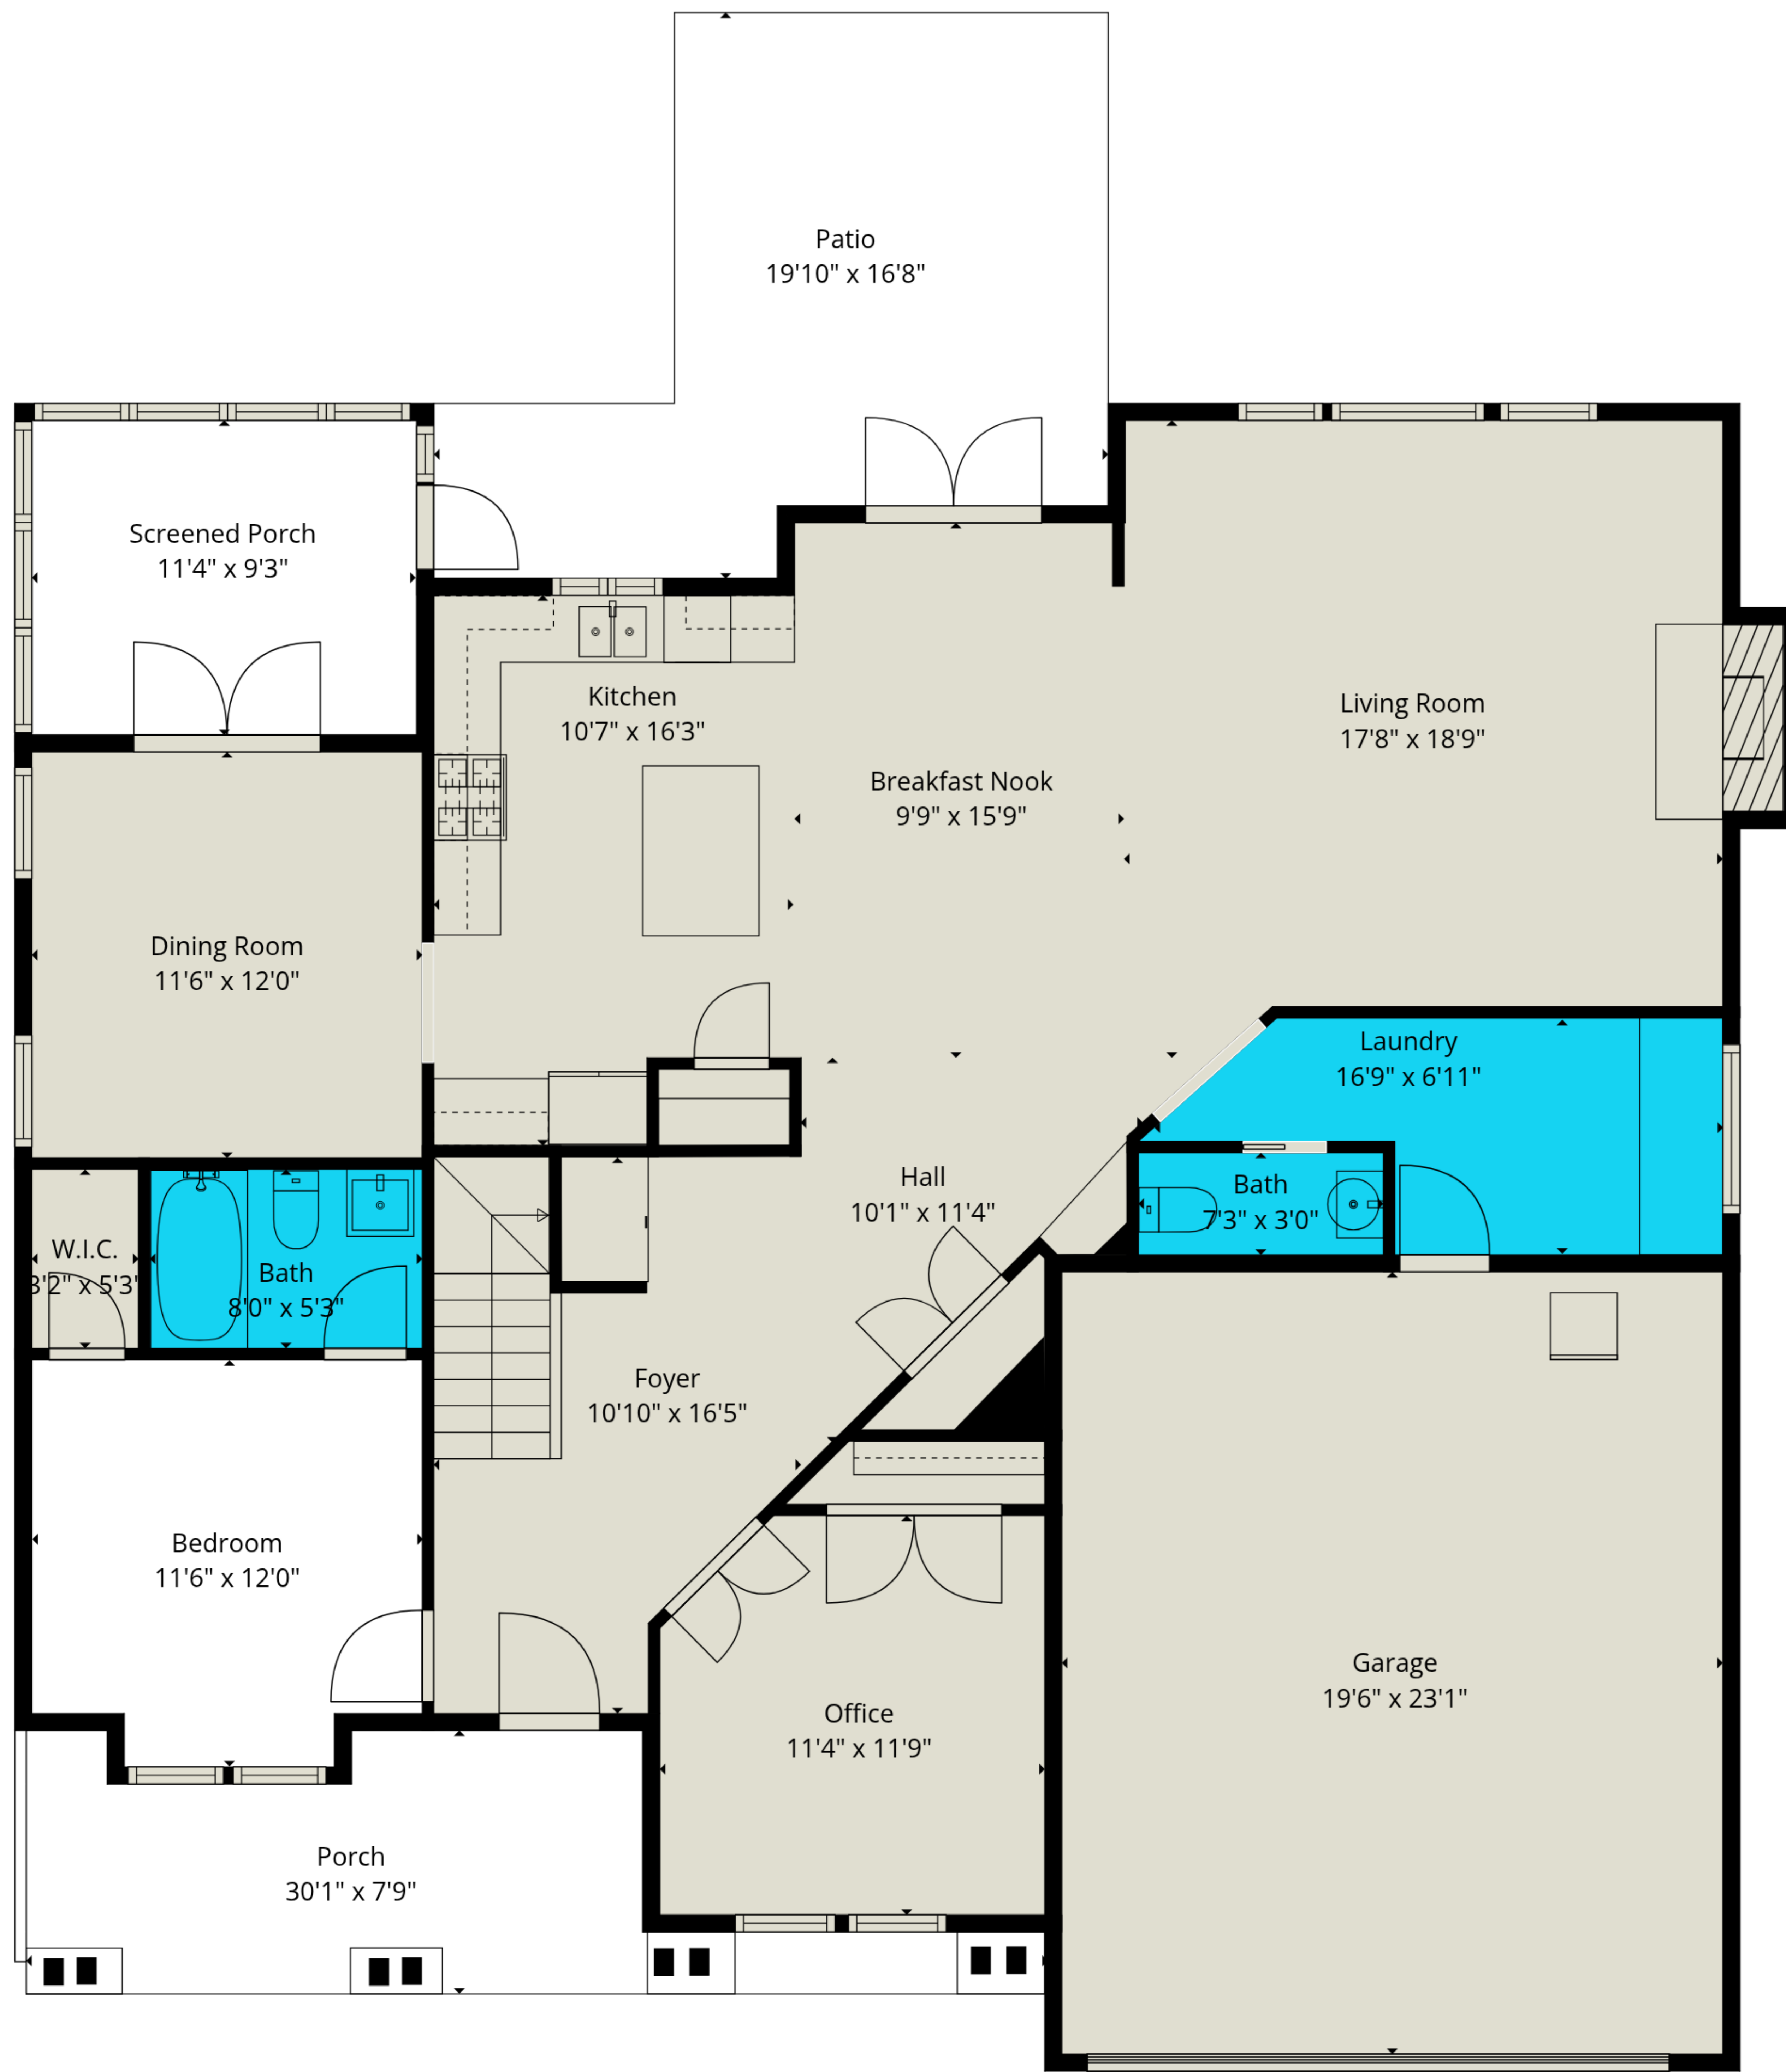

**Total GLA: 3519 sq. ft | Total: 4504 sq. ft**  
 1st floor: 1602 sq. ft (Excluded areas 985 sq. ft)  
 2nd floor: 1917 sq. ft (Excluded areas 98 sq. ft)

**Total GLA: 3519 sq. ft | Total: 4504 sq. ft**  
 1st floor: 1602 sq. ft (Excluded areas 985 sq. ft)  
 2nd floor: 1917 sq. ft (Excluded areas 98 sq. ft)

1st Floor

2nd Floor

**Total GLA: 3519 sq. ft | Total: 4504 sq. ft**  
 1st floor: 1602 sq. ft (Excluded areas 985 sq. ft)  
 2nd floor: 1917 sq. ft (Excluded areas 98 sq. ft)