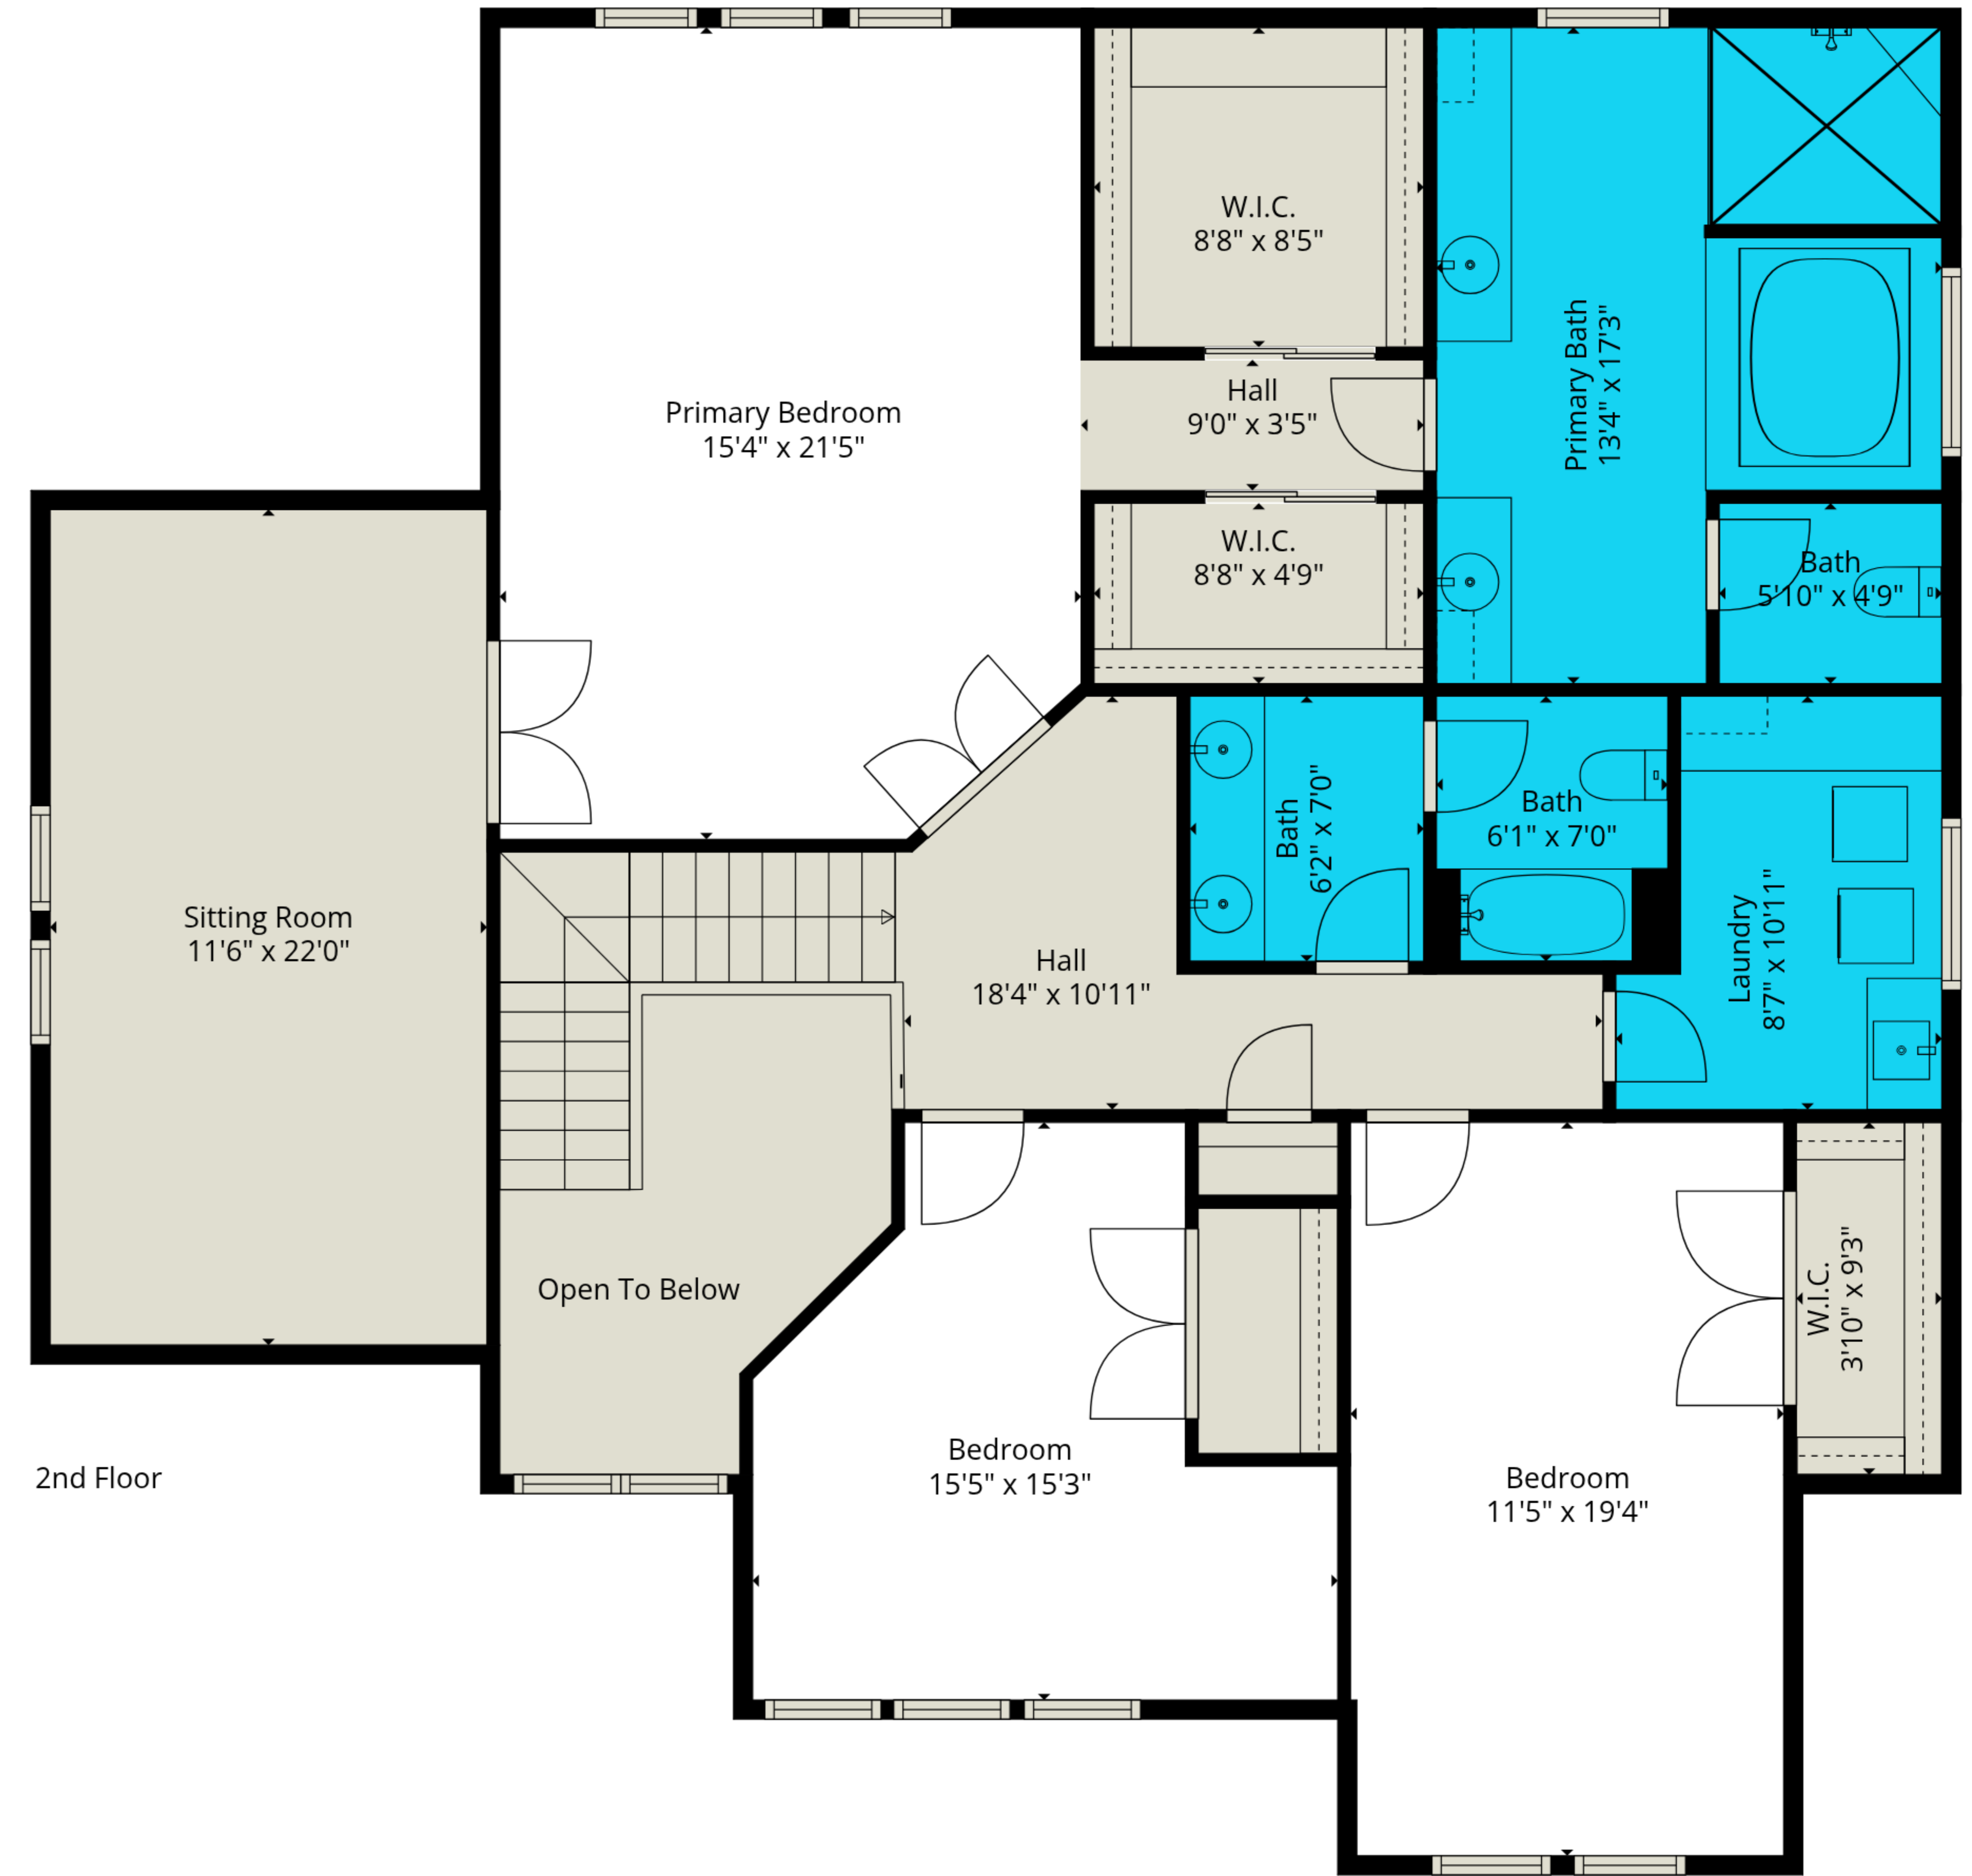

**Total GLA: 3519 sq. ft | Total: 4504 sq. ft**  
 1st floor: 1602 sq. ft (Excluded areas 985 sq. ft)  
 2nd floor: 1917 sq. ft (Excluded areas 98 sq. ft)

**Total GLA: 3519 sq. ft | Total: 4504 sq. ft**  
 1st floor: 1602 sq. ft (Excluded areas 985 sq. ft)  
 2nd floor: 1917 sq. ft (Excluded areas 98 sq. ft)

1st Floor

2nd Floor

**Total GLA: 3519 sq. ft | Total: 4504 sq. ft**  
 1st floor: 1602 sq. ft (Excluded areas 985 sq. ft)  
 2nd floor: 1917 sq. ft (Excluded areas 98 sq. ft)