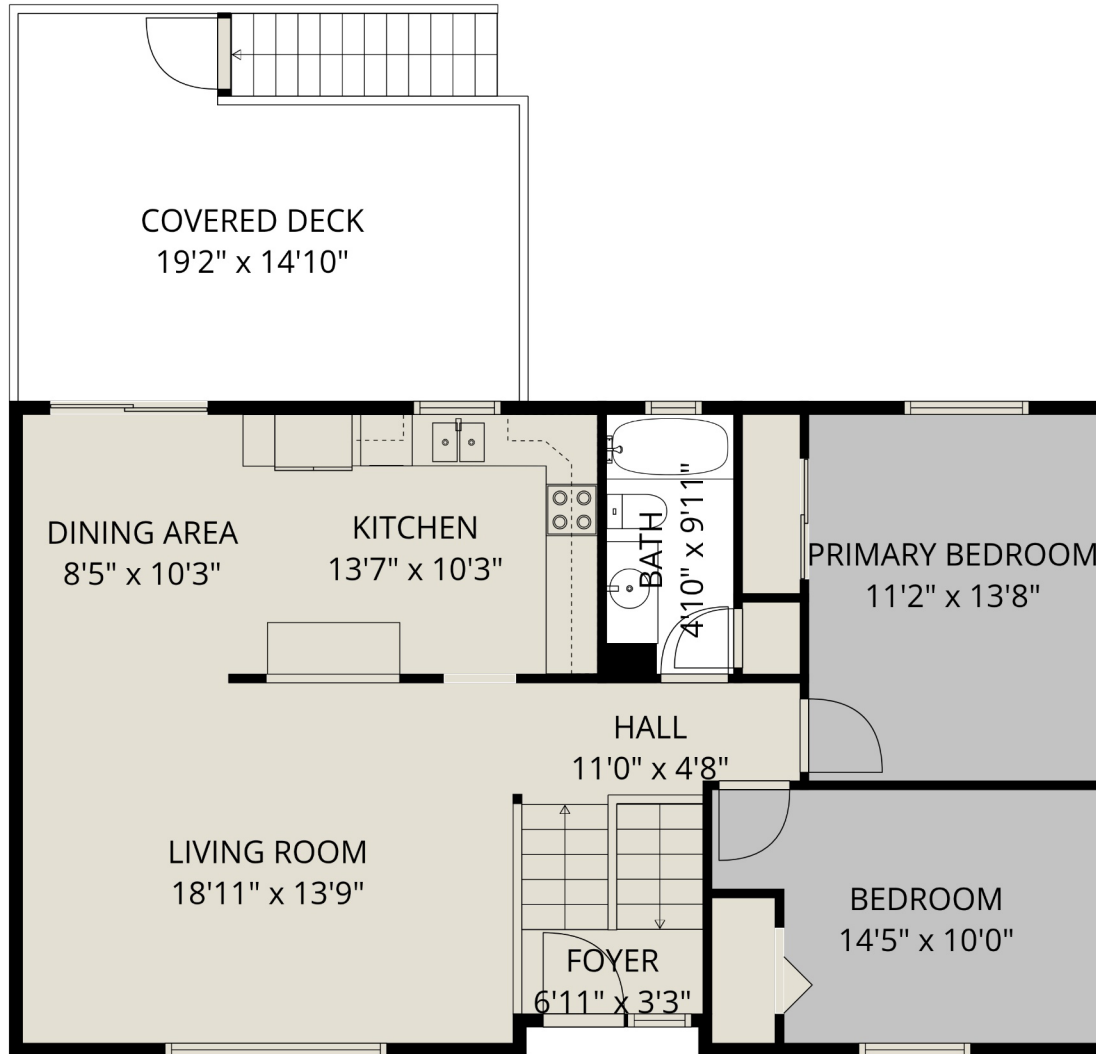

46533 Darlene Ave

The Kentala Team
778-684-2334
kentala.team@gmail.com

Estimated Areas:

Below Main: 989 sq. ft

Main Floor: 1055 sq. ft

Total: 2044 Sq. Ft

46533 Darlene Ave

The Kentala Team
778-684-2334
kentala.team@gmail.com

Estimated Areas:

Below Main: 989 sq. ft
Main Floor: 1055 sq. ft
Total: 2044 Sq. Ft

46533 Darlene Ave

The Kentala Team
778-684-2334
kentala.team@gmail.com

BELOW MAIN

MAIN FLOOR

Estimated Areas:

Below Main: 989 sq. ft

Main Floor: 1055 sq. ft

Total: 2044 Sq. Ft