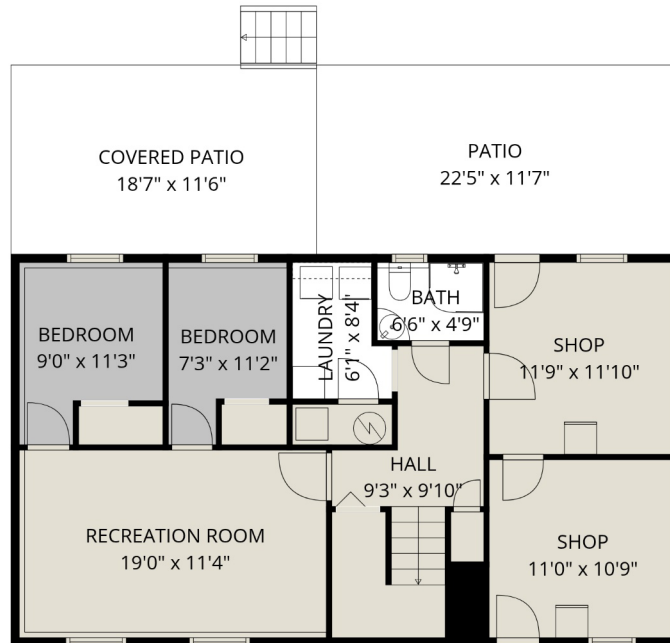

46533 Darlene Ave

The Kentala Team
778-684-2334
kentala.team@gmail.com

Estimated Areas:

Below Main: 989 sq. ft

Main Floor: 1055 sq. ft

Total: 2044 Sq. Ft

46533 Darlene Ave

The Kentala Team
778-684-2334
kentala.team@gmail.com

Estimated Areas:

Below Main: 989 sq. ft
Main Floor: 1055 sq. ft
Total: 2044 Sq. Ft

46533 Darlene Ave

The Kentala Team
778-684-2334
kentala.team@gmail.com

BELOW MAIN

MAIN FLOOR

Estimated Areas:

Below Main: 989 sq. ft

Main Floor: 1055 sq. ft

Total: 2044 Sq. Ft