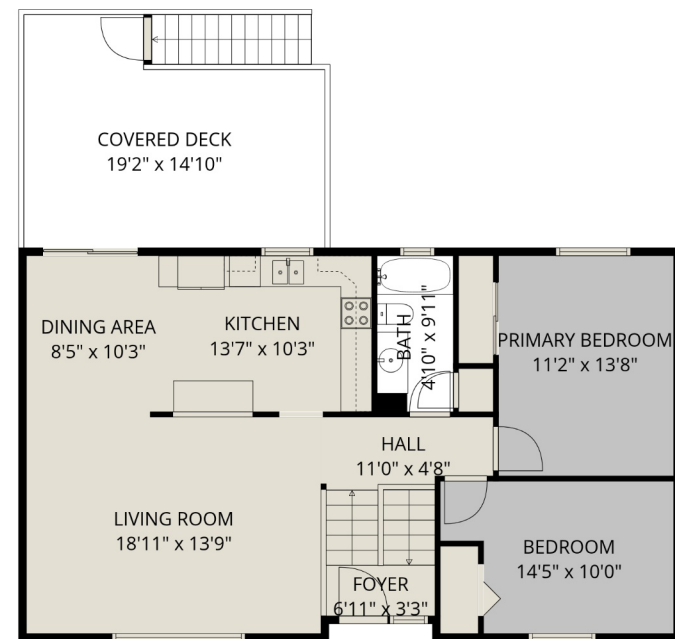

46533 Darlene Ave

The Kentala Team
778-684-2334
kentala.team@gmail.com

Estimated Areas:

Below Main: 989 sq. ft

Main Floor: 1055 sq. ft

Total: 2044 Sq. Ft

46533 Darlene Ave

The Kentala Team
778-684-2334
kentala.team@gmail.com

Estimated Areas:

Below Main: 989 sq. ft
Main Floor: 1055 sq. ft
Total: 2044 Sq. Ft

46533 Darlene Ave

The Kentala Team
778-684-2334
kentala.team@gmail.com

BELOW MAIN

MAIN FLOOR

Estimated Areas:

Below Main: 989 sq. ft

Main Floor: 1055 sq. ft

Total: 2044 Sq. Ft