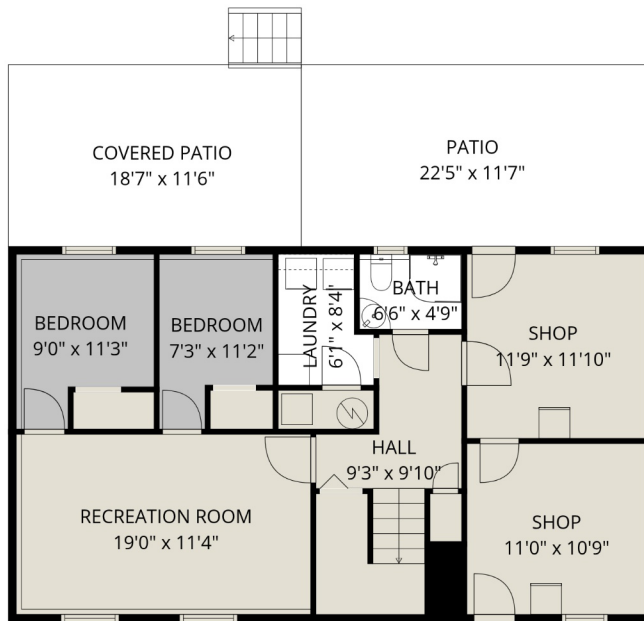

46533 Darlene Ave

The Kentala Team
778-684-2334
kentala.team@gmail.com

Estimated Areas:

Below Main: 989 sq. ft

Main Floor: 1055 sq. ft

Total: 2044 Sq. Ft

46533 Darlene Ave

The Kentala Team
778-684-2334
kentala.team@gmail.com

Estimated Areas:

Below Main: 989 sq. ft
Main Floor: 1055 sq. ft
Total: 2044 Sq. Ft

46533 Darlene Ave

The Kentala Team
778-684-2334
kentala.team@gmail.com

BELOW MAIN

MAIN FLOOR

Estimated Areas:

Below Main: 989 sq. ft

Main Floor: 1055 sq. ft

Total: 2044 Sq. Ft