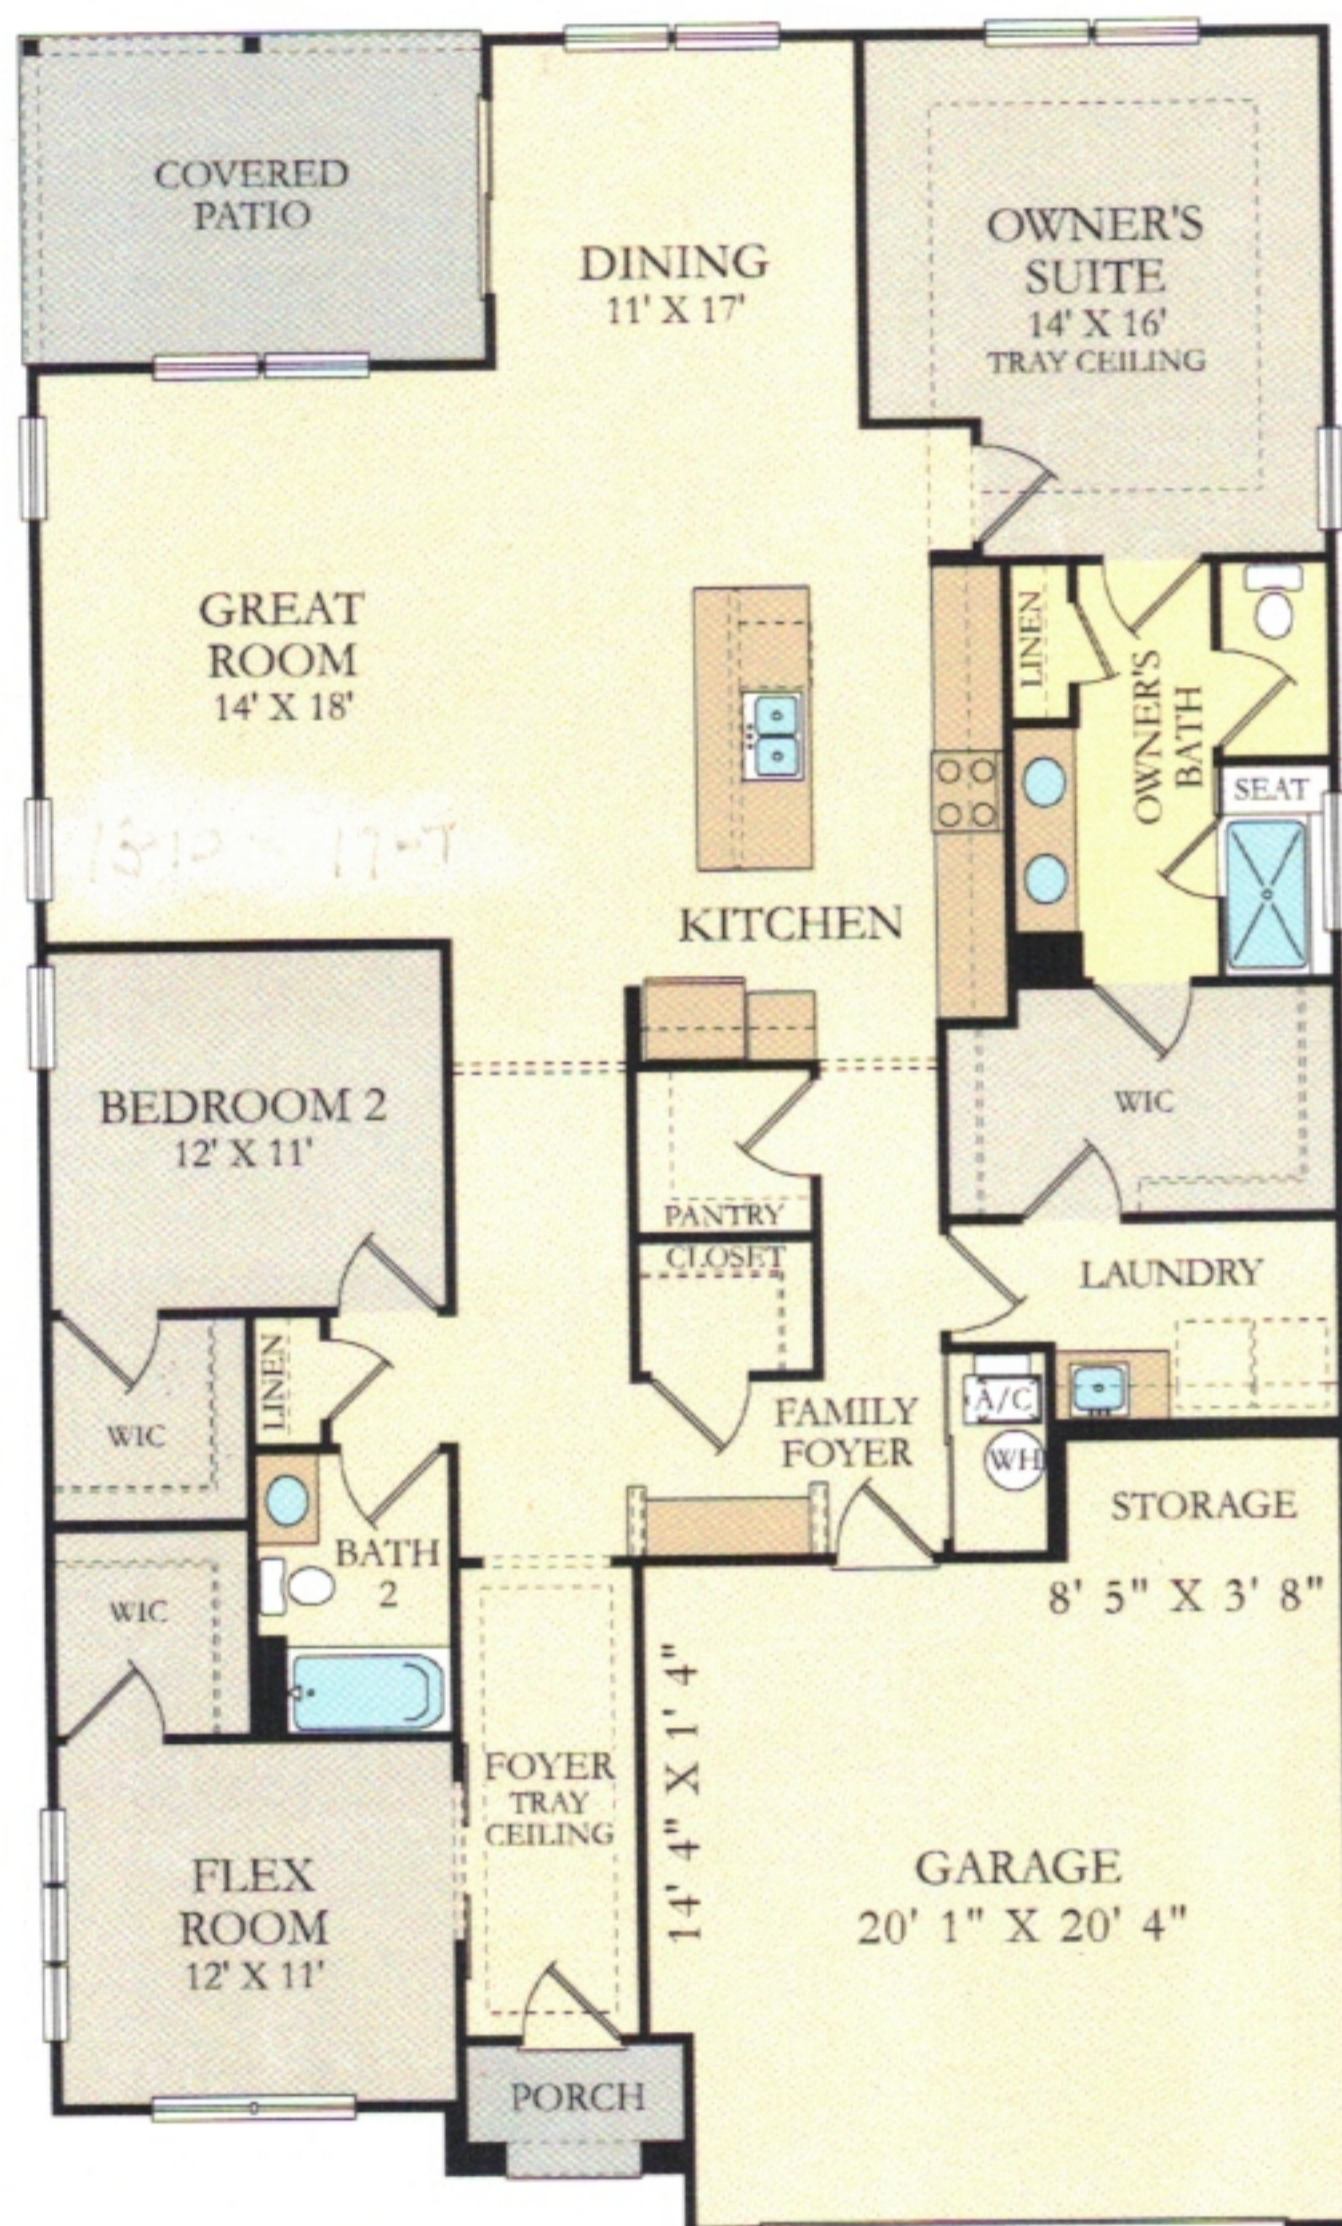

Central Collection | SHAFER

OPT. OUTDOOR FIREPLACE

OPT. SCREENED PATIO

OPT. MORNING ROOM

OPT. FIREPLACE

STAIRS TO OPT. SECOND FLOOR

FIRST FLOOR

OPT. GOURMET KITCHEN

OPT. SECOND FLOOR

OPT. EXTENDED GARAGE

OSBORNE TRAILS

LOVE WHERE YOU LIVE!

19373 Sumrall Place, Westfield, IN 46074 | 317-659-3230

Visit Lennar.com or see a Lennar New Home Consultant for further details and important legal disclaimers. This is not an offer in states where prior registration is required. Void where prohibited by law. Copyright © 2020 Lennar Corporation Lennar, the Lennar logo are U.S. registered service marks or service marks of Lennar Corporation and/or its subsidiaries. 3/2020