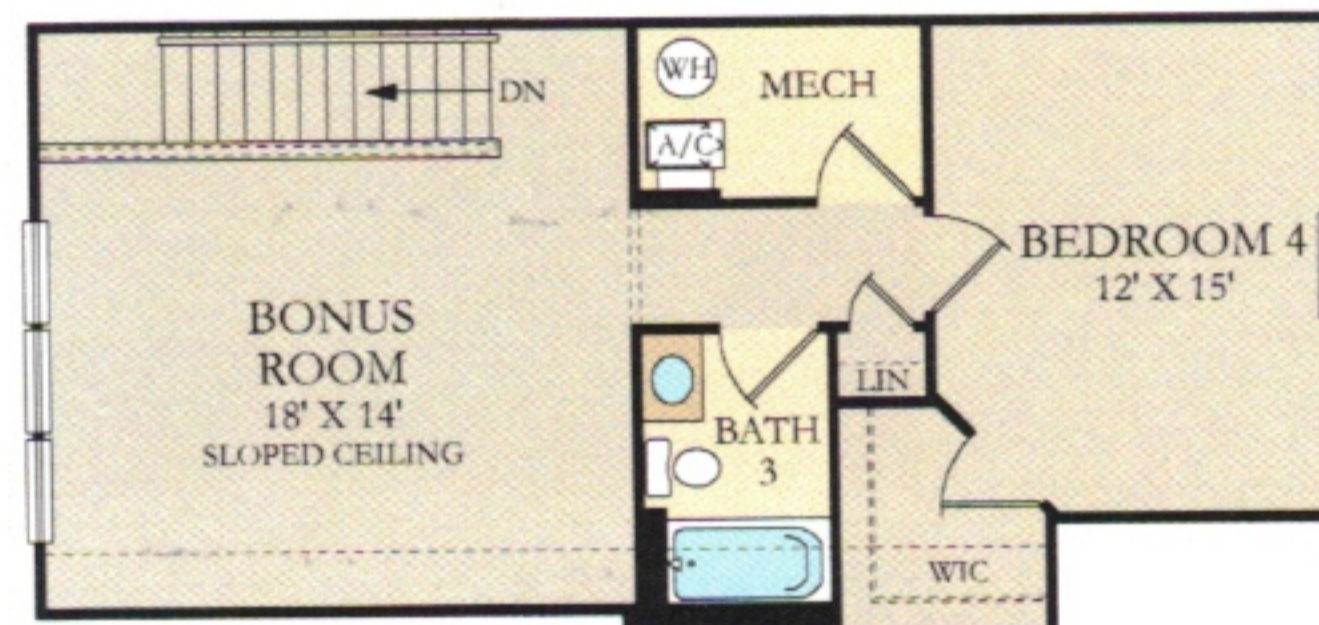

Central Collection | SHAFER

OPT. OUTDOOR FIREPLACE

OPT. SCREENED PATIO

OPT. MORNING ROOM

OPT. FIREPLACE

STAIRS TO OPT. SECOND FLOOR

FIRST FLOOR

OPT. GOURMET KITCHEN

OPT. SECOND FLOOR

OPT. EXTENDED GARAGE

OSBORNE TRAILS

LOVE WHERE YOU LIVE!

19373 Sumrall Place, Westfield, IN 46074 | 317-659-3230

Visit Lennar.com or see a Lennar New Home Consultant for further details and important legal disclaimers. This is not an offer in states where prior registration is required. Void where prohibited by law. Copyright © 2020 Lennar Corporation Lennar, the Lennar logo are U.S. registered service marks or service marks of Lennar Corporation and/or its subsidiaries. 3/2020