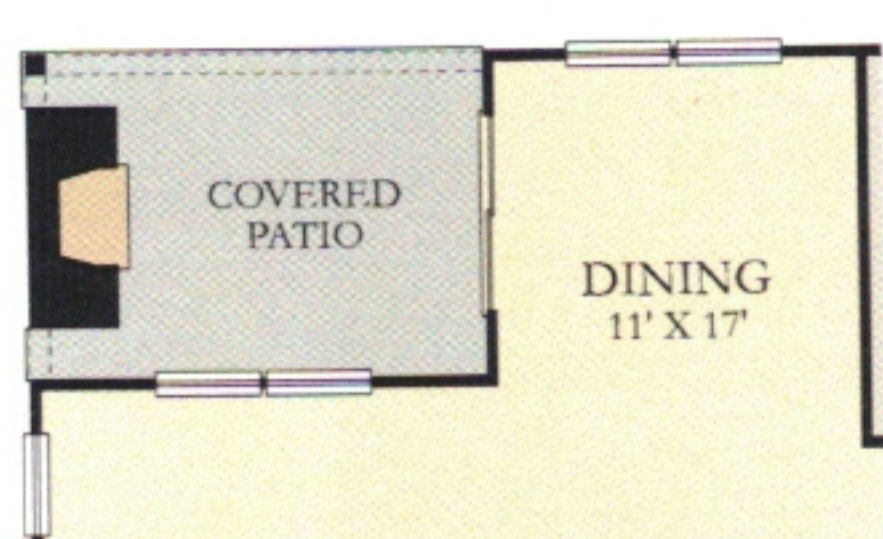

Central Collection | SHAFER

OPT. OUTDOOR FIREPLACE

OPT. SCREENED PATIO

OPT. MORNING ROOM

OPT. FIREPLACE

STAIRS TO OPT. SECOND FLOOR

FIRST FLOOR

OPT. GOURMET KITCHEN

OPT. SECOND FLOOR

OPT. EXTENDED GARAGE

OSBORNE TRAILS

LOVE WHERE YOU LIVE!

19373 Sumrall Place, Westfield, IN 46074 | 317-659-3230

Visit Lennar.com or see a Lennar New Home Consultant for further details and important legal disclaimers. This is not an offer in states where prior registration is required. Void where prohibited by law. Copyright © 2020 Lennar Corporation Lennar, the Lennar logo are U.S. registered service marks or service marks of Lennar Corporation and/or its subsidiaries. 3/2020